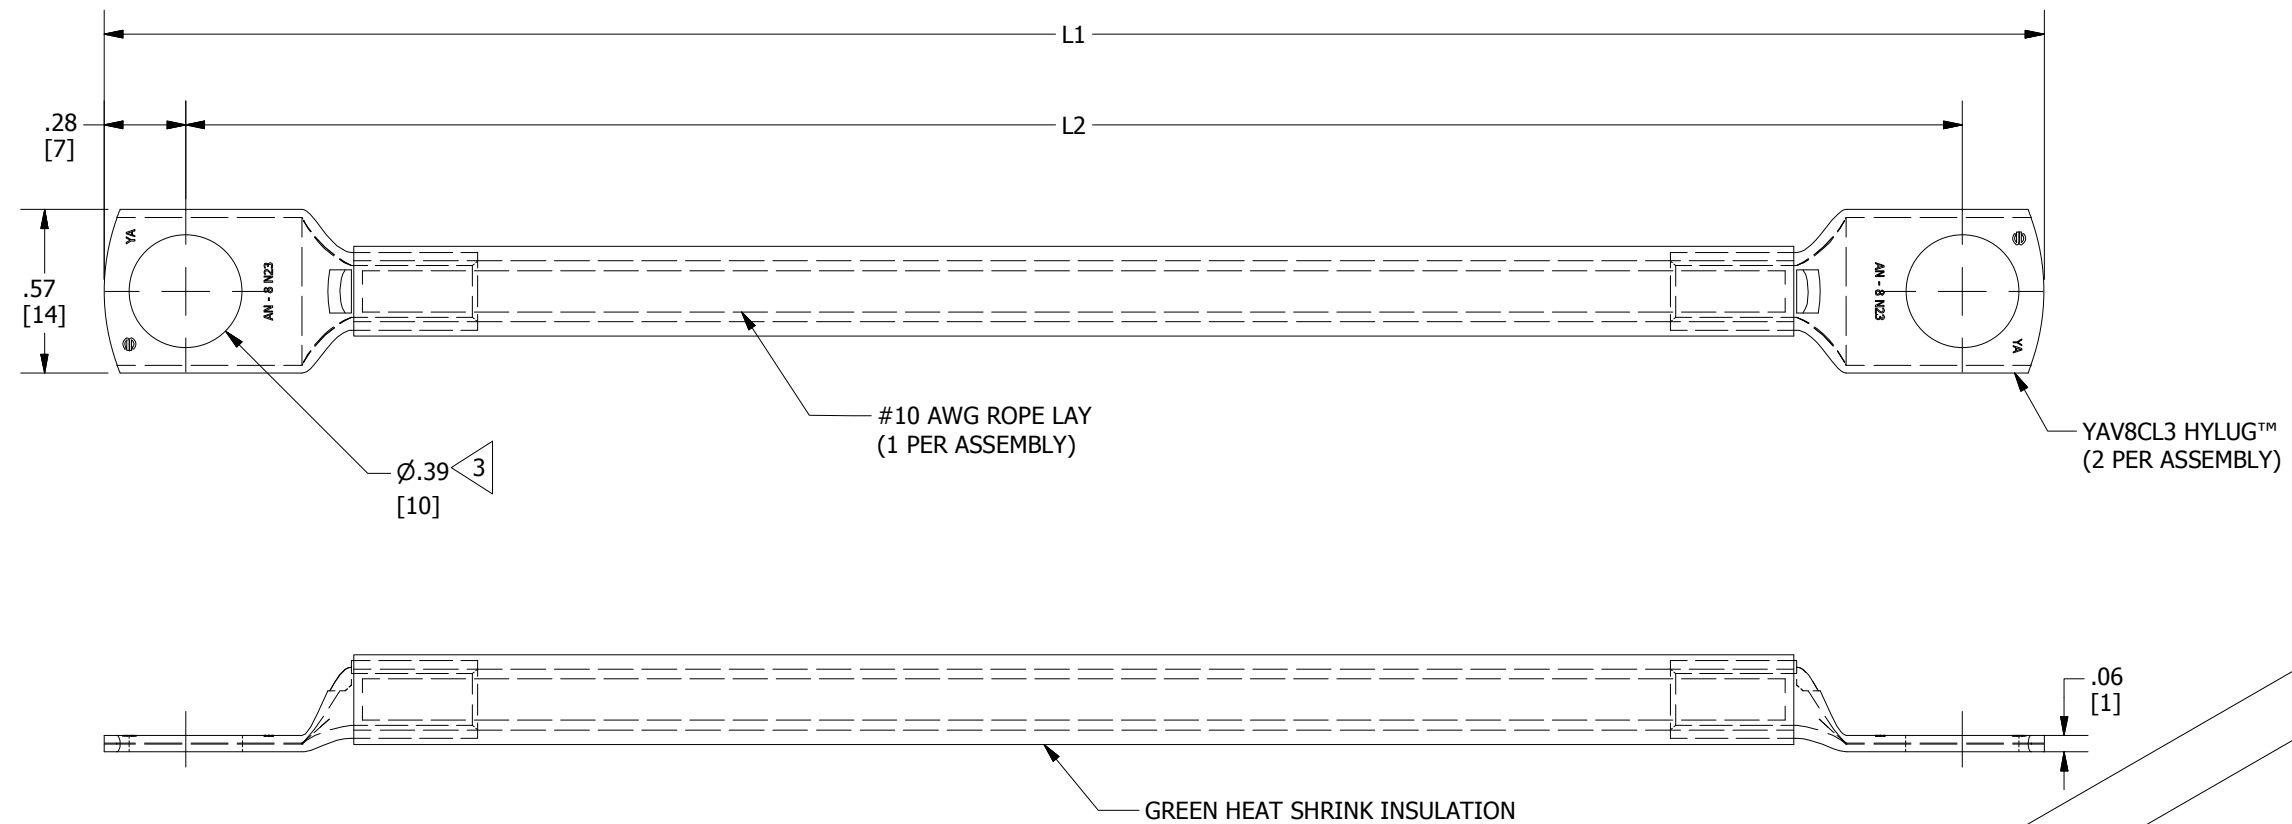

CATALOG NO.	ITEN NO.	L1	L2
CCY10L6LT38G	50047521	6.58	6.00
CCY10L9LT38G	50047522	9.58	9.00
CCY10L12LT38G	50047523	12.58	12.00
CCY10L18LT38G	50047524	18.58	18.00
CCY10L24LT38G	50047525	24.58	24.00

REV	DATE	DESCRIPTION	ECO	BY	C'H'K.
A	12/9/2014	DRAWING UPDATED AS PER MARKUP	38619	RM	PB

NOTES:

- DIMENSIONS IN BRACKETS [ ] ARE IN MILLIMETERS ROUNDED OFF TO THE NEAREST MILLIMETER, UNLESS OTHERWISE NOTED, AND ARE FOR REFERENCE ONLY.
- MATERIAL:  
 ROPELAY - TIN PLATED COPPER  
 LUG - TIN PLATED COPPER  
 INSULATION - POLYEIN