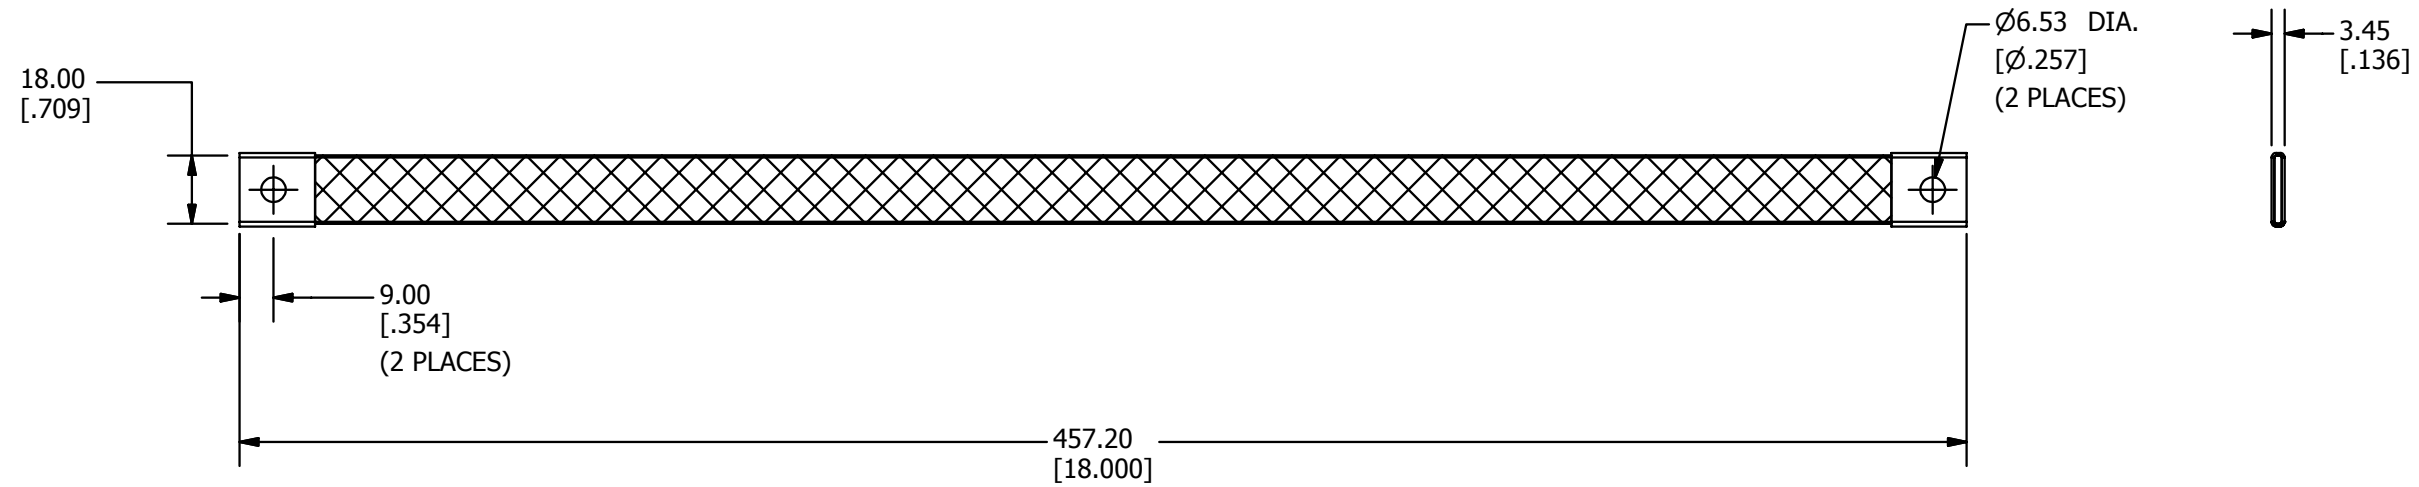

REV	DATE	DESCRIPTION	ECO	BY	C'H'K.
B	10/07/2016	DRAWING FORMAT UPDATED	45006	SM	DS

3D VIEW

NOTES:

- MATERIAL: BRAID: COPPER (#5 AWG)
FERRULE: COPPER
FINISH: TIN PLATED
- DIMENSIONS IN BRACKETS [] ARE IN INCHES ROUNDED OFF TO THE NEAREST TENTH, UNLESS OTHERWISE SPECIFIED AND ARE FOR REFERENCE ONLY.

TO ORDER BURNDY PRODUCTS CALL		BRAID	
UNITED STATES		ITEM NO: 50049991	
1-800-346-4175 (LONDONDERRY, NH)		CAT. NO: WILEYBRAID18	
CANADA:		DRAWN BY: T.MURUGESAN 10/3/2016	
1-800-361-6975 (QUEBEC)		CHECKER: D SHEA 3/3/2017	
1-800-387-6487 (ALL OTHER PROVINCES)		DSN APRVL: D SHEA 3/3/2017	
FOR PRODUCT INFO: http://www.burndy.com		MFG APRVL: M.STEVENS 3/1/2017	
		QA APRVL: B POST 3/1/2017	
		MKT APRVL: S.PARSONS 3/15/2017	
PROD FAM: WILEY	SIZE	DRAWING NO	REV
PROJECT #:		50049993	B
DOCUMENT TYPE: SALES	B	SHEET 1 OF 1	
REL LEVEL: Released			