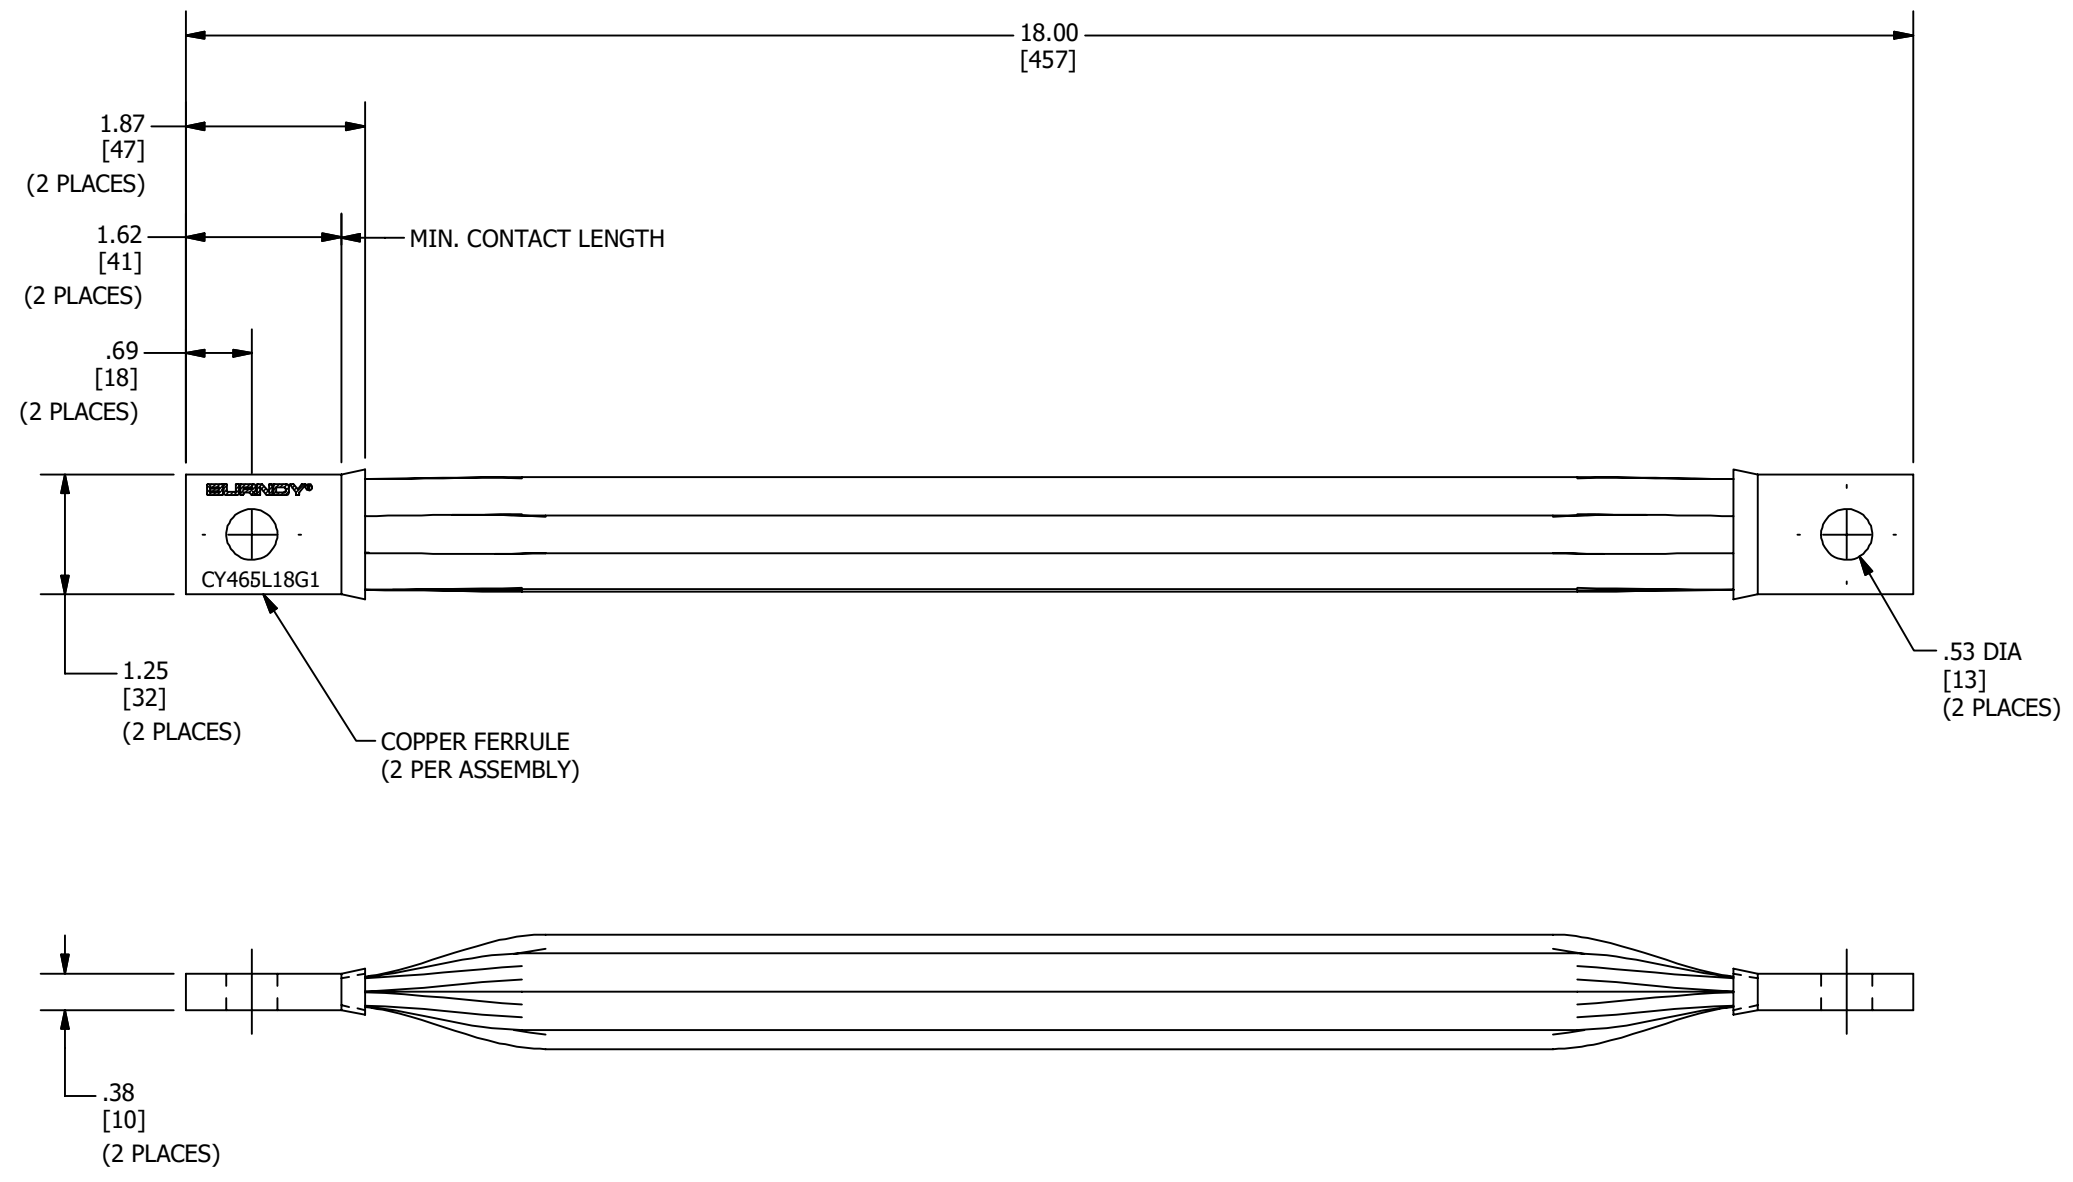

REV	DATE	DESCRIPTION	ECO	BY	C'H'K.
C	12/10/2019	CATALOG NUMBER UPDATED	52645	PB	RG

NOTES:

- MATERIAL : FERRULES - COPPER
CABLE - BARE COPPER
- DIMENSIONS IN BRACKETS [] ARE IN MILLIMETERS ROUNDED OFF TO THE NEAREST MILLIMETER, UNLESS OTHERWISE NOTED, AND ARE FOR REFERENCE ONLY.

TO ORDER BURNDY® PRODUCTS CALL

UNITED STATES
1-800-346-4175 (LONDONDERRY, NH)

CANADA:
1-800-361-6975 (QUEBEC)
1-800-387-6487 (ALL OTHER PROVINCES)

FOR PRODUCT INFO: <http://www.burndy.com>

ROPE LAY BRAID

ITEM NO: 10054796		
CAT. NO: CY465L18G1		
DRAWN BY: SETHIL	09/15/2014	
CHECKER: B.MANIKANDAN	09/15/2014	
DSN APRVL: L.TROMBLEY	09/15/2014	
MFG APRVL: --	--	
QA APRVL: C.KOWALCZYK	09/17/2014	
MKT APRVL: K.ROBICHEAU	09/23/2014	
PROD FAM: MECHANICAL GROUNDING	DRAWING NO	REV
PROJECT #: --	SIZE	
DOCUMENT TYPE: SALES	50050767	C
REL LEVEL: Released	B	SHEET 1 OF 1