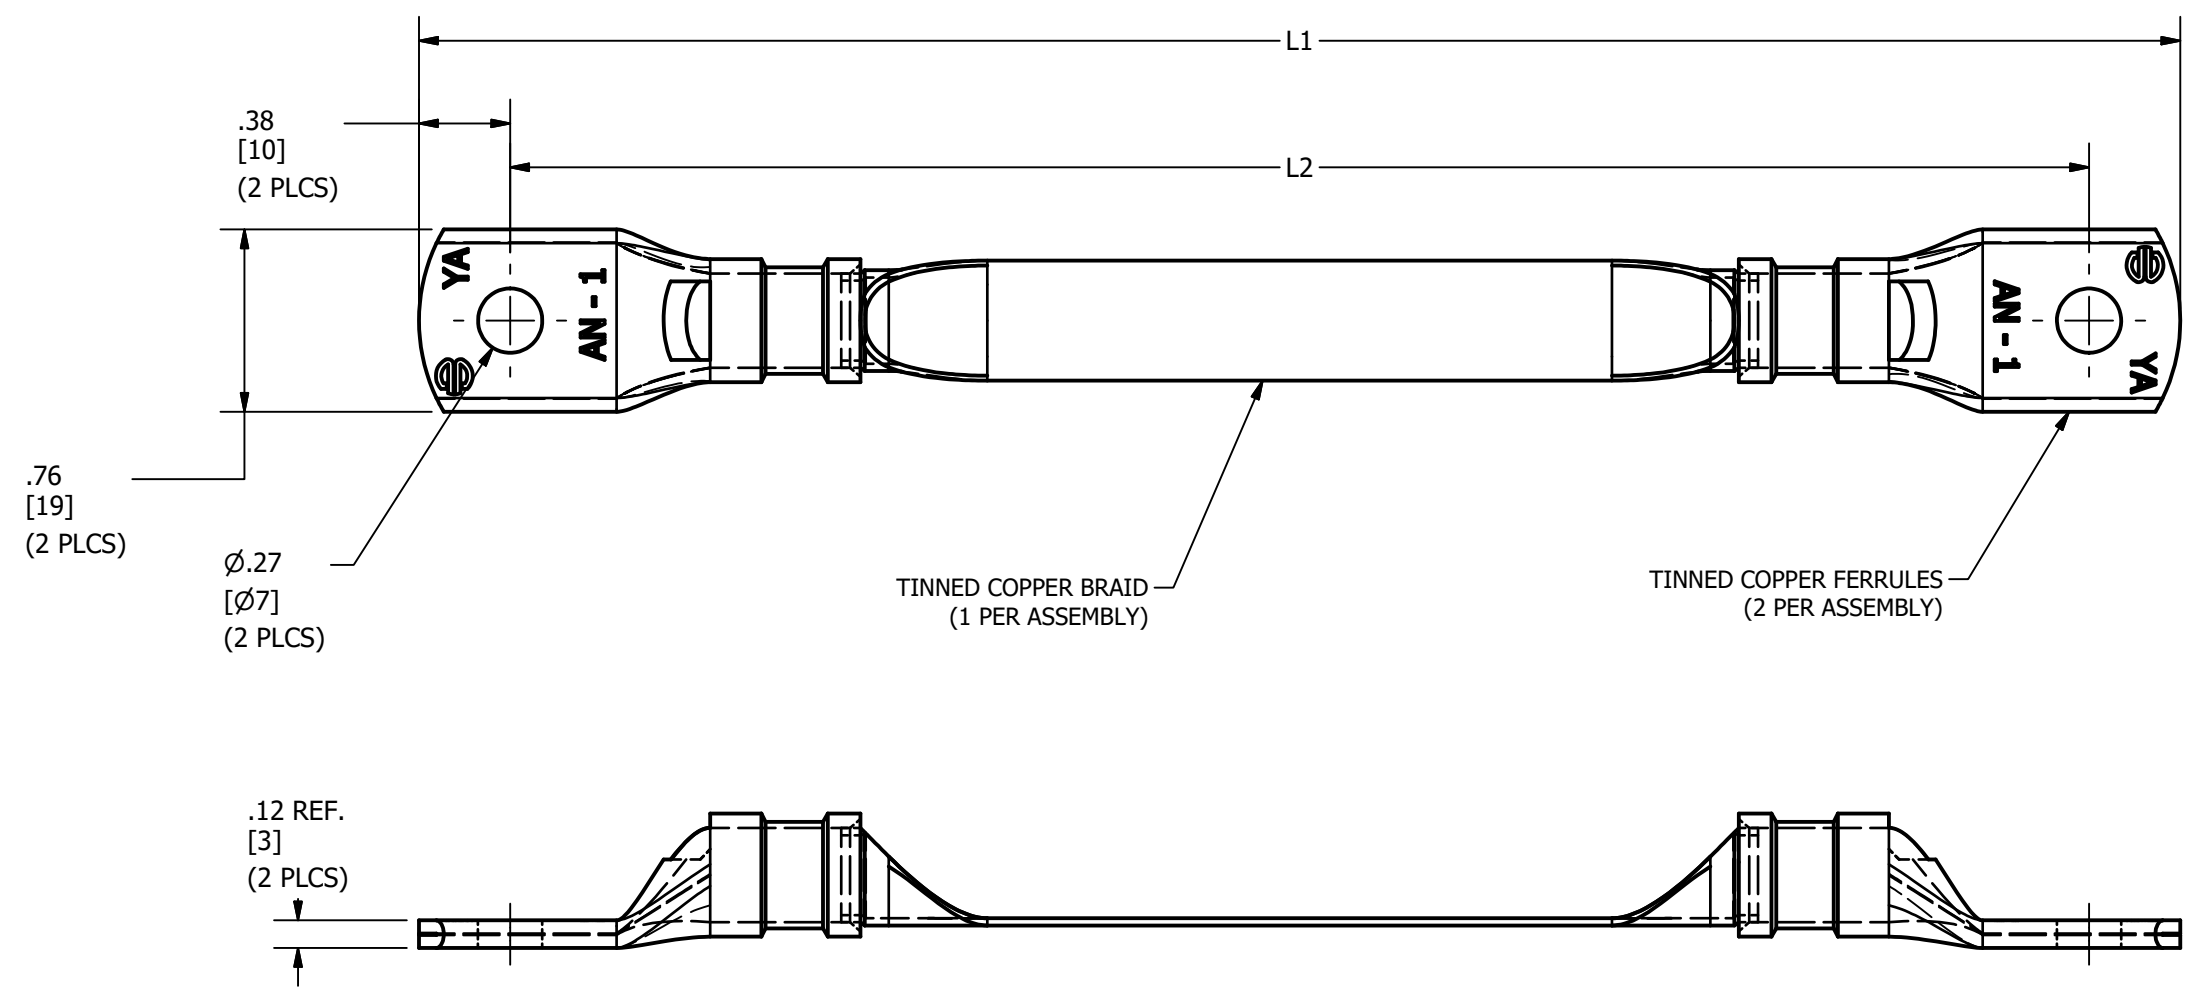

ITEM NO.	CATALOG NO.	L1	L2
50047555	BB048L12LT14	12.75	12.00
50047556	BB048L18LT14	18.75	18.00
50047557	BB048L24LT14	24.75	24.00
50103221	BB048L30LT14	30.75	30.00

REV	DATE	DESCRIPTION	ECO	BY	CHK.
B	08/02/2019	ADDED ITEM TO TABLE	50891	JL	BE

NOTES:

- DIMENSIONS IN BRACKETS [ ] ARE IN MILLIMETERS ROUNDED OFF TO THE NEAREST MILLIMETER, UNLESS OTHERWISE NOTED AND ARE FOR REFERENCE ONLY.
- MATERIAL:  
BRAID - TIN PLATED COPPER  
LUG - TIN PLATED FERRULE