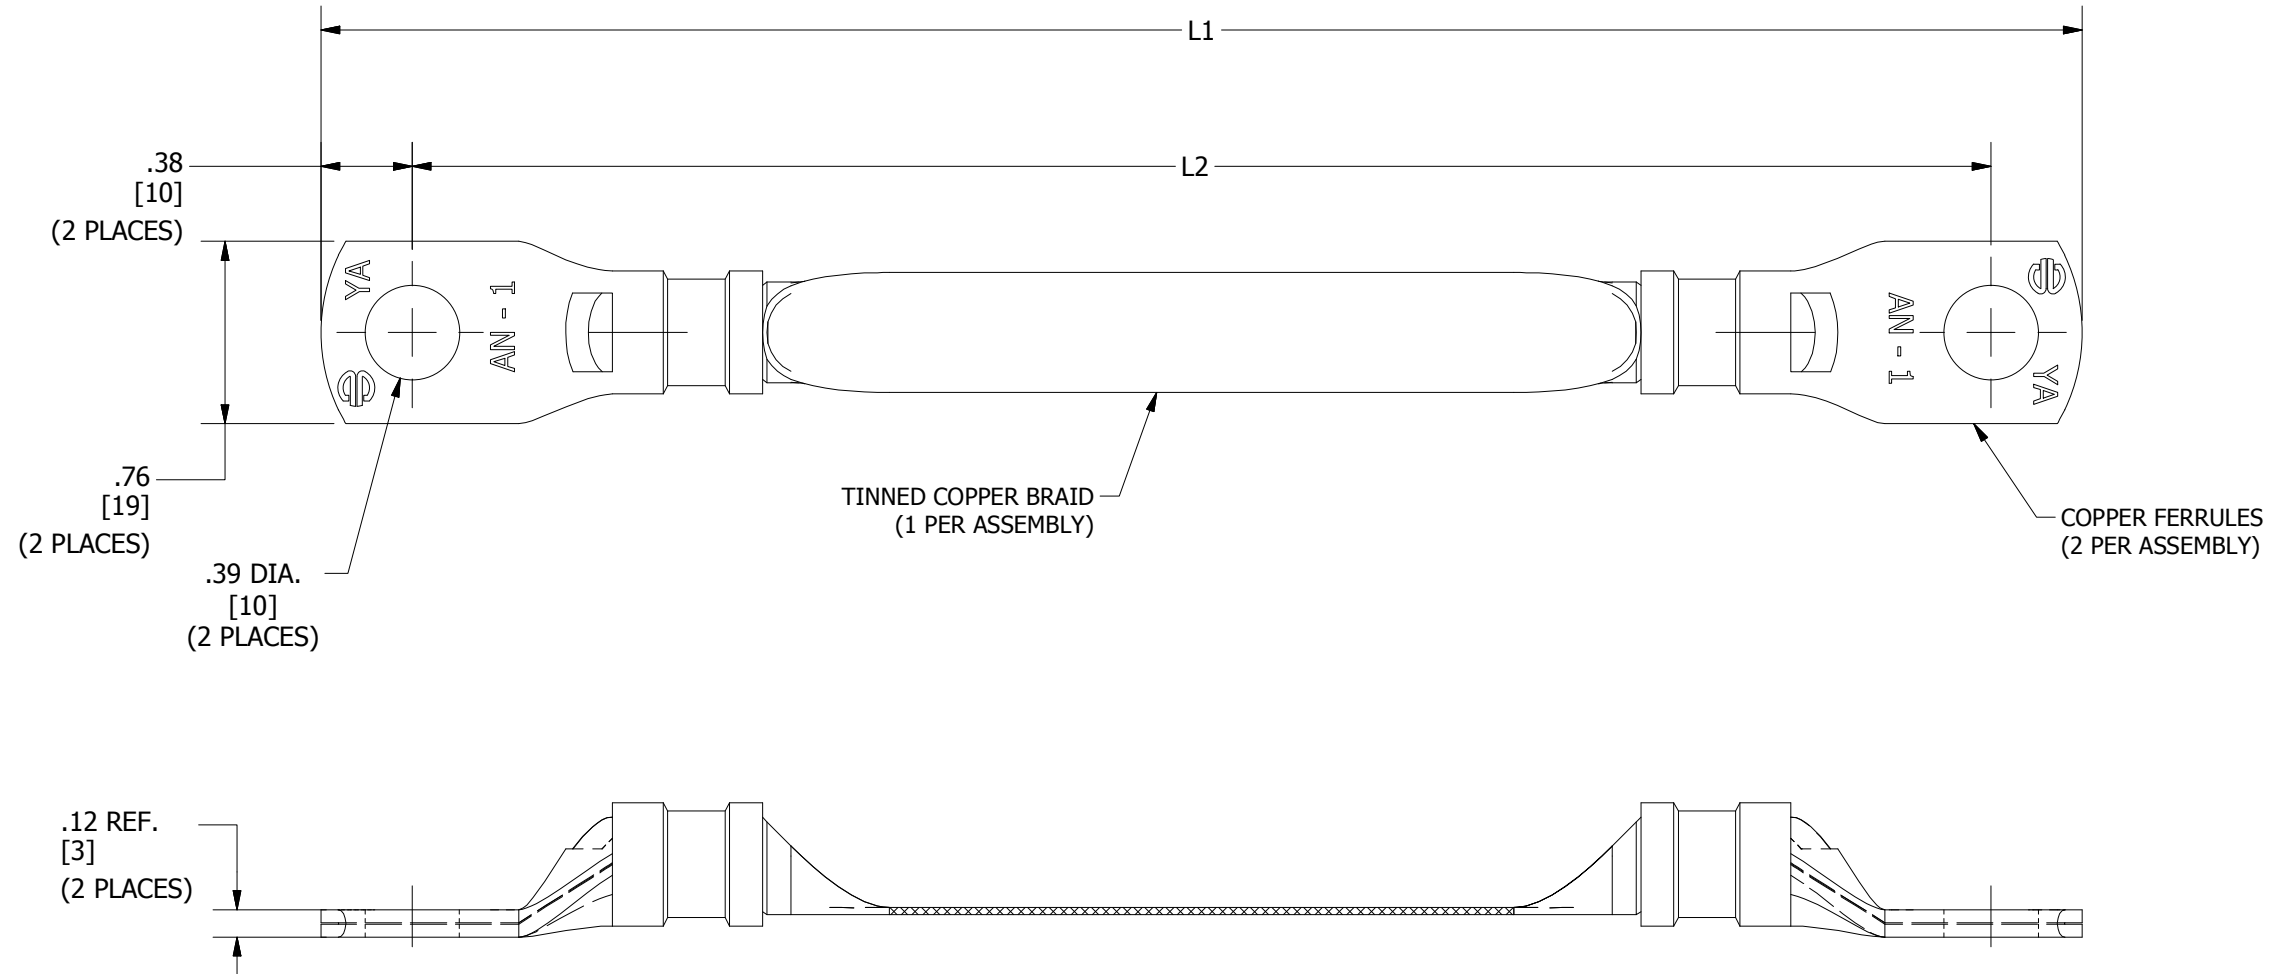

ITEM NO.	CATALOG NO.	L1	L2
50047569	BB048L12LT38	12.75	12.00
50047570	BB048L18LT38	18.75	18.00
50047571	BB048L24LT38	24.75	24.00

REV	DATE	DESCRIPTION	ECO	BY	C'H'K.
A	11/27/2014	CREATE SALES DRAWING	37738	RG	AD

NOTES:

1. DIMENSIONS IN BRACKETS [] ARE IN MILLIMETERS ROUNDED OFF TO THE NEAREST MILLIMETER, UNLESS OTHERWISE NOTED AND ARE FOR REFERENCE ONLY.

2. MATERIAL:
 BRAID - TIN PLATED COPPER
 LUG - TIN PLATED FERRULE

ITEM NO: SEE TABLE		DRAWING NO		REV
CAT. NO:BB048L-LT38 (TABLE)		50053122		A
DRAWN BY: C.RAJEEV GANDHI	11/27/2014			
CHECKER: L.TROMBLEY	12/16/2014			
DSN APRVL: L.TROMBLEY	12/18/2014			
MFG APRVL: S.MATTHEW	12/17/2014			
QA APRVL: C.LINDQUIST	12/22/2014			
MKT APRVL: K.ROBICHEAU	12/17/2014	SHEET 1 OF 1		