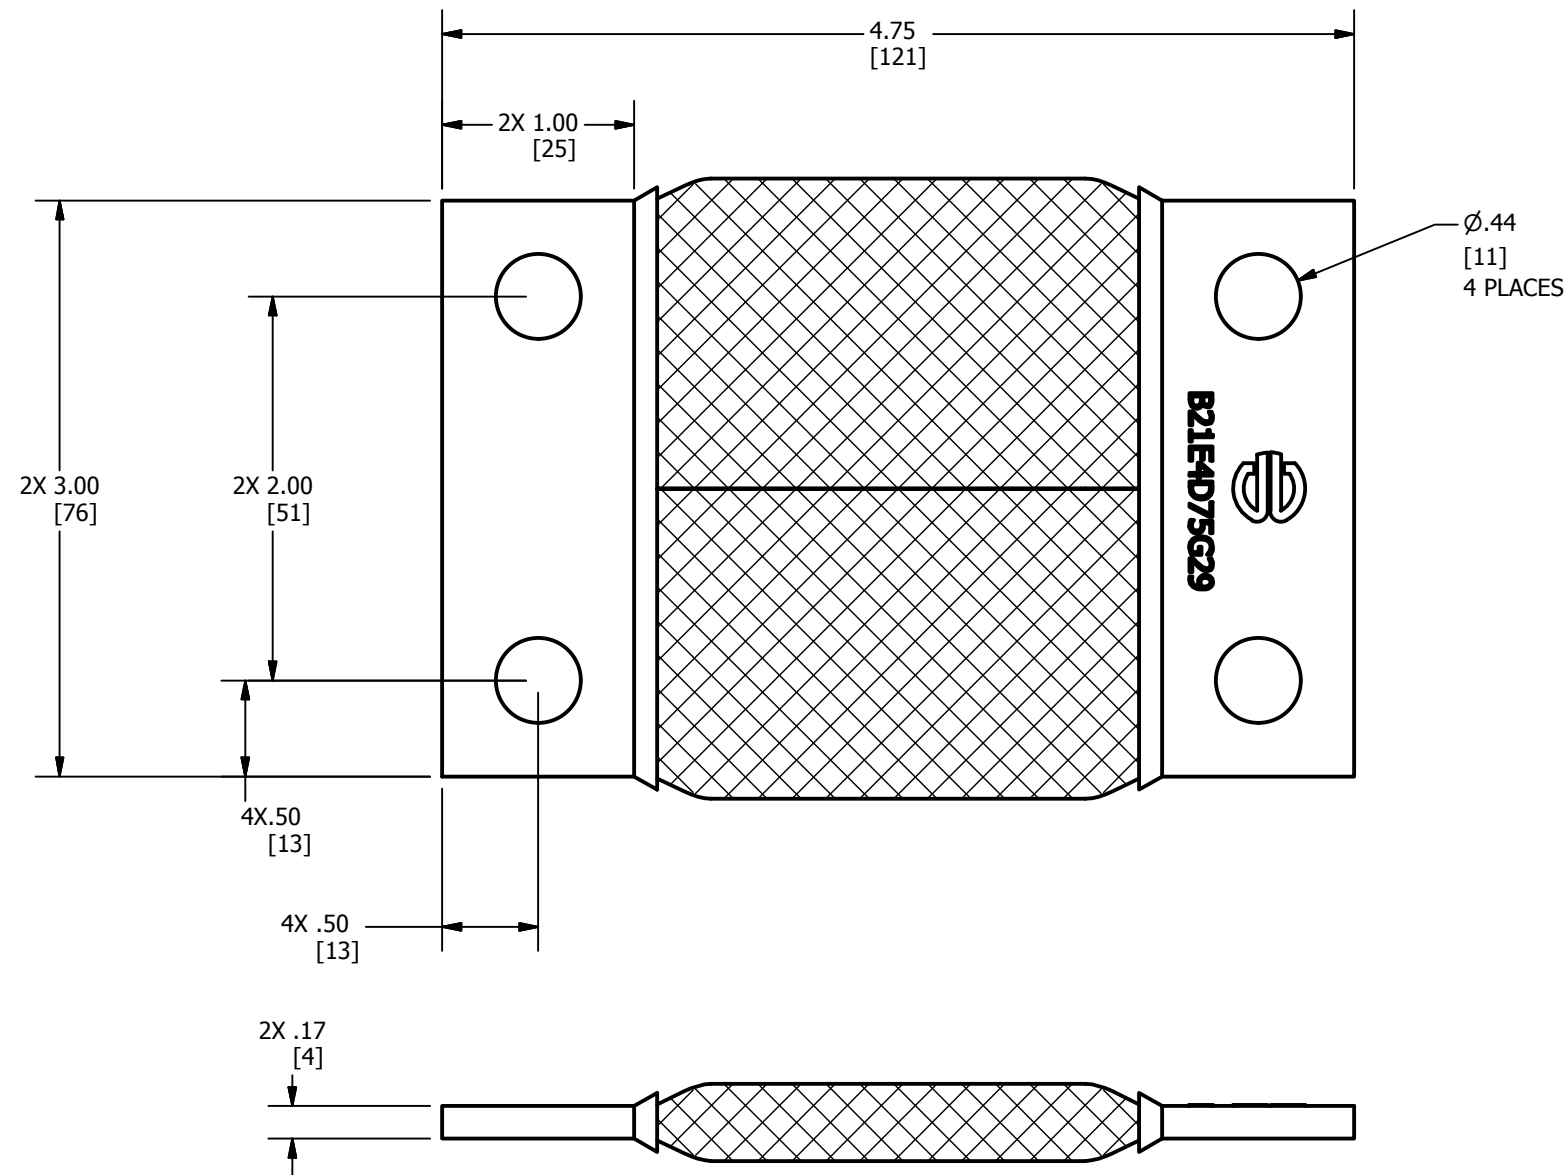

REV	DATE	DESCRIPTION	ECO	BY	C'H'K.
A	3/30/2015	PUT DRAWING INTO PRODUCTION	39765	GHR	GHR

NOTES:

- BRAID : TIN PLATED COPPER.
FERRULE : COPPER.
- DIMENSIONS IN BRACKETS [] ARE IN MILLIMETERS ROUNDED OFF TO THE NEAREST MILLIMETER, UNLESS OTHERWISE NOTED, AND ARE FOR REFERENCE ONLY.
- APPROXIMATE WEIGHT: 1.133 LBS

TO ORDER BURNDY® PRODUCTS CALL		BRAID	
UNITED STATES 1-800-346-4175 (LONDONDERRY, NH)		ITEM NO: 50053373	
CANADA: 1-800-361-6975 (QUEBEC) 1-800-387-6487 (ALL OTHER PROVINCES)		CAT. NO: B21E4D75G29	
FOR PRODUCT INFO: http://www.burndy.com		DRAWN BY: G. RUGGIERO 11/14/2014	
		CHECKER: G. RUGGIERO 3/31/2015	
		DSN APRVL: L. TROMBLEY 4/2/2015	
		MFG APRVL: --	
		QA APRVL: C. LINDQUIST 4/2/2015	
		MKT APRVL: K. ROBICHEAU 3/31/2015	
PROD FAM: MECHANICAL GROUNDING	DRAWING NO	REV	
PROJECT #: --	SIZE	50053374	A
DOCUMENT TYPE: SALES	B	SHEET 1 OF 1	
REL LEVEL: Released			