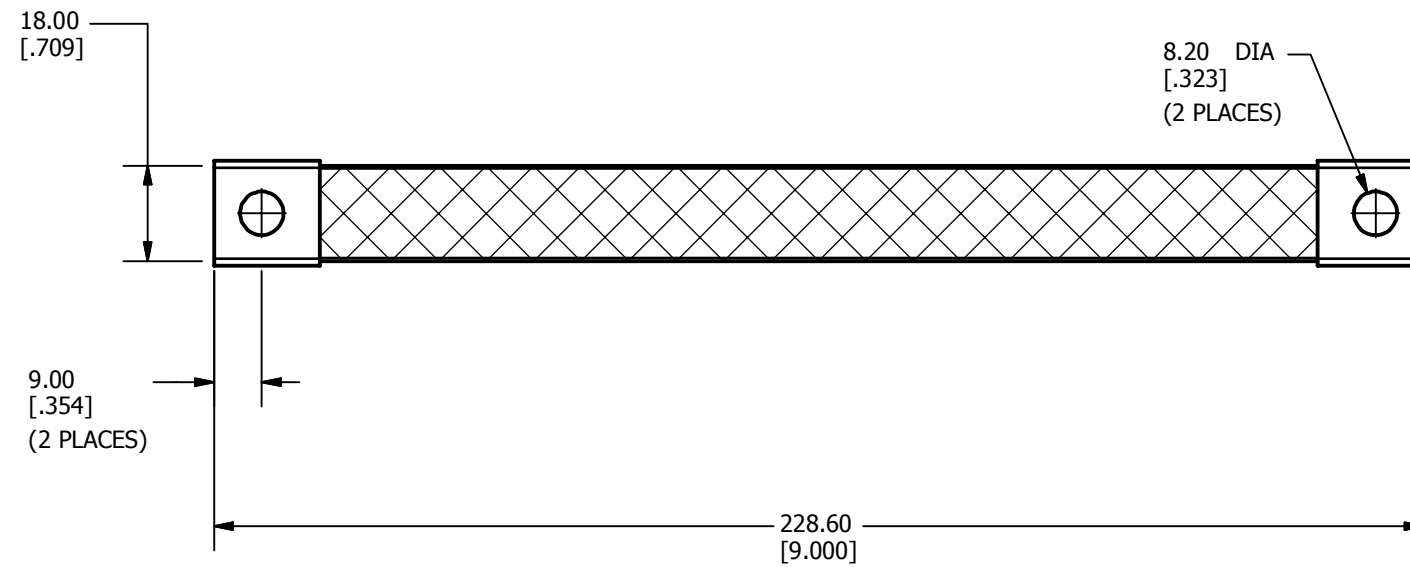

REV	DATE	DESCRIPTION	ECO	BY	CHK.
A	05/06/2015	CREATED NEW SALES DRAWING FOR CAT.# WILEYBRAID9-516	40112	BJ	EM

3D VIEW

**NOTES:**

- MATERIAL: BRAID: COPPER (#5 AWG)  
FERRULE: COPPER  
FINISH: TIN PLATED
- DIMENSIONS IN BRACKETS [ ] ARE IN INCHES ROUNDED OFF TO THE NEAREST TENTH, UNLESS OTHERWISE SPECIFIED AND ARE FOR REFERENCE ONLY.

TO ORDER BURNDY PRODUCTS CALL		BRAID	
UNITED STATES		ITEM NO: 50059507	
1-800-346-4175 (LONDONDERRY, NH)		CAT. NO: WLYBRAID9-516	
CANADA:		DRAWN BY: BALAJI J. 05-06-2015	
1-800-361-6975 (QUEBEC)		CHECKER: E.MARTIN 05-22-2015	
1-800-387-6487 (ALL OTHER PROVINCES)		DSN APRVL: E.MARTIN 05-22-2015	
FOR PRODUCT INFO: <a href="http://www.burndy.com">http://www.burndy.com</a>		MFG APRVL: M.STEVENS 05-22-2015	
		QA APRVL: C.KOWALCZYK 05-22-2015	
		MKT APRVL: S.PARSONS 05-27-2015	
PROD FAM: WILEY	DRAWING NO	REV	
PROJECT #:	SIZE	50059509	A
DOCUMENT TYPE: SALES	B	SHEET 1 OF 1	
REL LEVEL: Released			