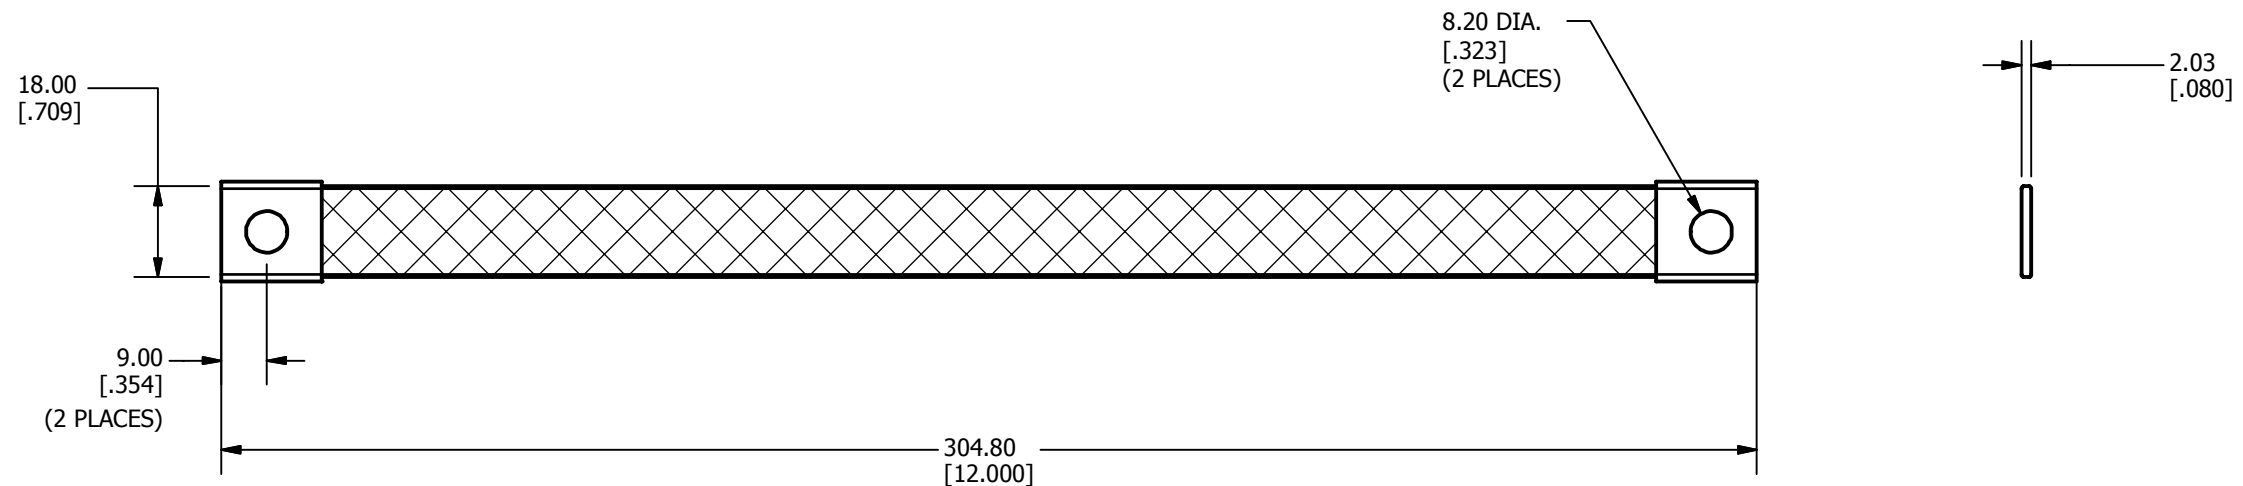

REV	DATE	DESCRIPTION	ECO	BY	CHK.
A	05/06/2015	CREATED NEW SALES DRAWING FOR CAT.# WILEYBRAID12-516	40112	BJ	EM

**3D VIEW**

**NOTES:**

- MATERIAL: BRAID: COPPER (#5 AWG)  
FERRULE: COPPER  
FINISH: TIN PLATED
- DIMENSIONS IN BRACKETS [ ] ARE IN INCHES ROUNDED OFF TO THE NEAREST TENTH, UNLESS OTHERWISE SPECIFIED AND ARE FOR REFERENCE ONLY.

TO ORDER BURNDY PRODUCTS CALL		BRAID	
UNITED STATES		ITEM NO: 50059510	
1-800-346-4175 (LONDONDERRY, NH)		CAT. NO: WILEYBRAID12-516	
CANADA:		DRAWN BY: BALAJI J. 05-06-2015	
1-800-361-6975 (QUEBEC)		CHECKER: E MARTIN 05-22-2015	
1-800-387-6487 (ALL OTHER PROVINCES)		DSN APRVL: E MARTIN 05-22-2015	
FOR PRODUCT INFO: <a href="http://www.burndy.com">http://www.burndy.com</a>		MFG APRVL: M STEVENS 05-22-2015	
		QA APRVL: C KOWALCZYK 06-22-2015	
		MKT APRVL: S PARSONS 05-27-2015	
PROD FAM: WILEY	DRAWING NO	REV	
PROJECT #:	SIZE	50059512	A
DOCUMENT TYPE: SALES	B	SHEET 1 OF 1	
REL LEVEL: Released			