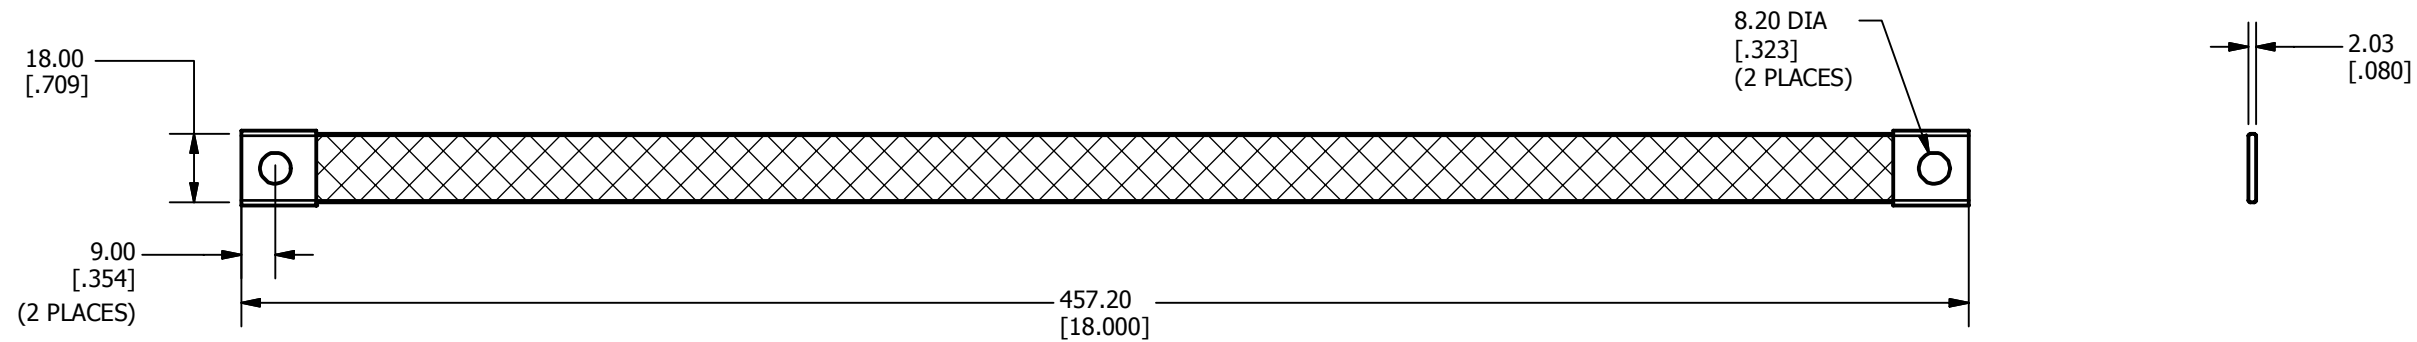

REV	DATE	DESCRIPTION	ECO	BY	C'HK.
A	05/06/2015	CREATED SALES DRAWING FOR CAT.# WILEYBRAID18-516	40112	BJ	EM

3D VIEW

NOTES:

- MATERIAL: BRAID: COPPER (#5 AWG)
FERRULE: COPPER
FINISH: TIN PLATED
- DIMENSIONS IN BRACKETS [] ARE IN INCHES ROUNDED OFF TO THE NEAREST TENTH, UNLESS OTHERWISE SPECIFIED AND ARE FOR REFERENCE ONLY.

TO ORDER BURNDY PRODUCTS CALL		BRAID	
UNITED STATES		ITEM NO: 50059513	
1-800-346-4175 (LONDONDERRY, NH)		CAT. NO: WILEYBRAID18-516	
CANADA:		DRAWN BY: BALAJI J. 05-06-2015	
1-800-361-6975 (QUEBEC)		CHECKER: E.MARTIN 05-22-2015	
1-800-387-6487 (ALL OTHER PROVINCES)		DSN APRVL: E.MARTIN 05-22-2015	
FOR PRODUCT INFO: http://www.burndy.com		MFG APRVL: M.STEVENS 05-22-2015	
		QA APRVL: C.KOWALCZYK 05-22-2015	
		MKT APRVL: S.PARSONS 05-27-2015	
PROD FAM: WILEY	DRAWING NO	REV	
PROJECT #:	SIZE	50059515	A
DOCUMENT TYPE: SALES	B	SHEET 1 OF 1	
REL LEVEL: Released			