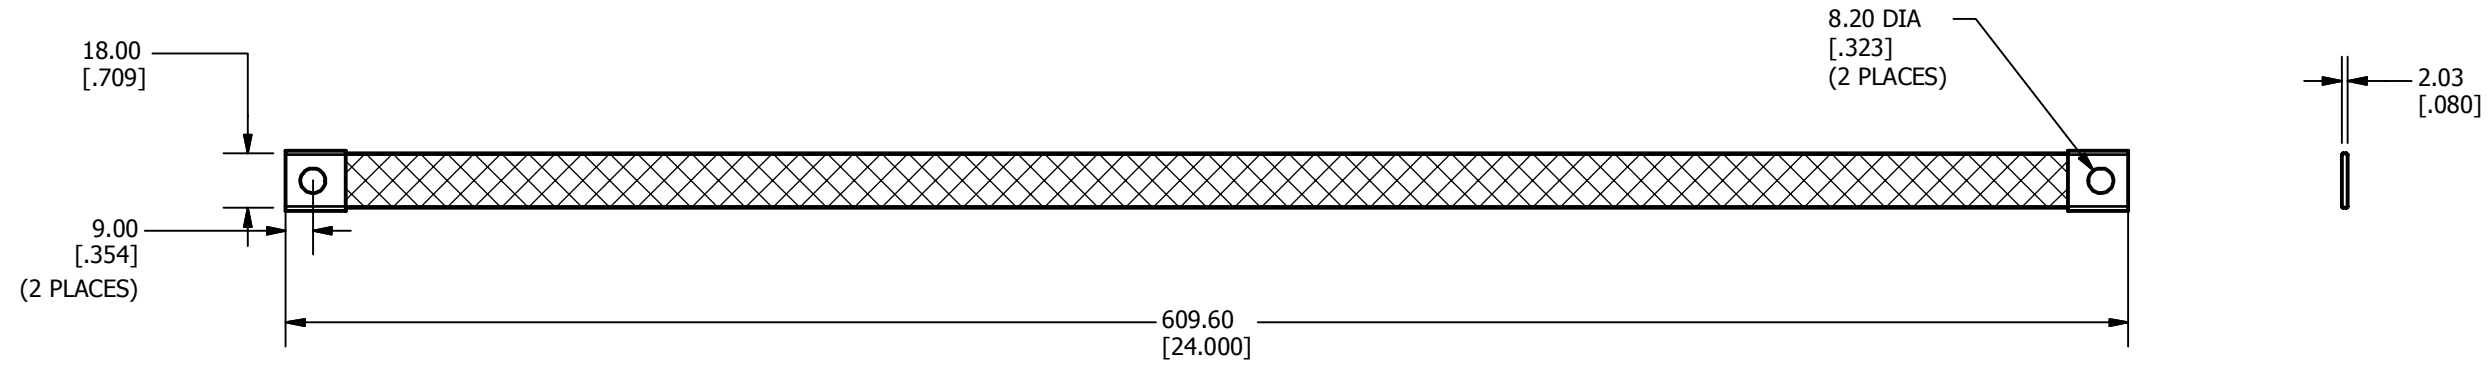

REV	DATE	DESCRIPTION	ECO	BY	C'HK.
A	05/06/2015	CREATED NEW SALES DRAWING FOR CAT.# WILEYBRAID24-516	40112	BJ	EM

3D VIEW

NOTES:

- MATERIAL: BRAID: COPPER (#5 AWG)
FERRULE: COPPER
FINISH: TIN PLATED
- DIMENSIONS IN BRACKETS [] ARE IN INCHES ROUNDED OFF TO THE NEAREST TENTH, UNLESS OTHERWISE SPECIFIED AND ARE FOR REFERENCE ONLY.

TO ORDER BURNDY PRODUCTS CALL		BRAID	
UNITED STATES		ITEM NO: 50059516	
1-800-346-4175 (LONDONDERRY, NH)		CAT. NO: WILEYBRAID24-516	
CANADA:		DRAWN BY: BALAJI J. 05-06-2015	
1-800-361-6975 (QUEBEC)		CHECKER: E.MARTIN 05-22-2015	
1-800-387-6487 (ALL OTHER PROVINCES)		DSN APRVL: E.MARTIN 05-22-2015	
FOR PRODUCT INFO: http://www.burndy.com		MFG APRVL: M.STEVENS 05-22-2015	
		QA APRVL: C.KOWALCZYK 05-22-2015	
		MKT APRVL: S.PARSONS 05-27-2015	
PROD FAM: WILEY	DRAWING NO	REV	
PROJECT #:	SIZE	50059518	A
DOCUMENT TYPE: SALES	B	SHEET 1 OF 1	
REL LEVEL: Released			