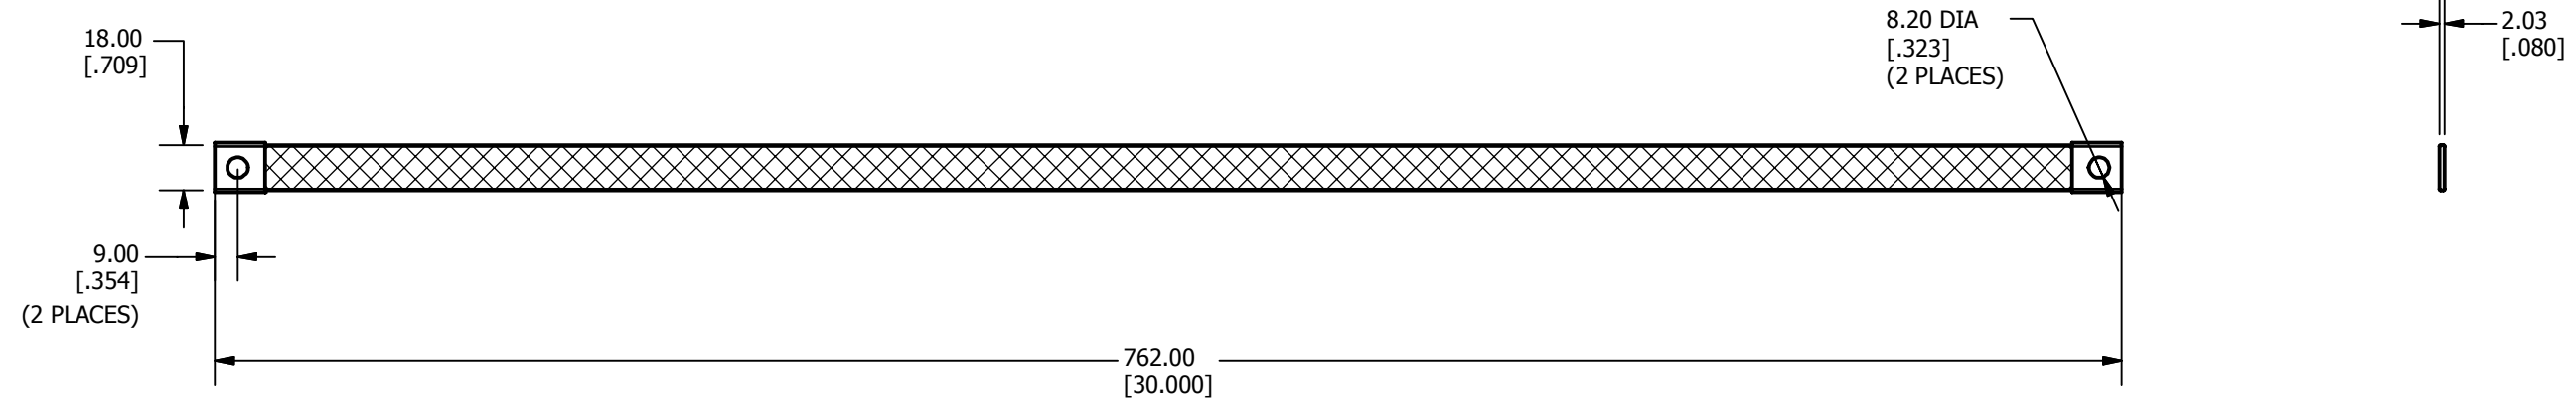

REV	DATE	DESCRIPTION	ECO	BY	CHK.
A	05/05/2015	CREATED NEW SALES DRAWING FOR CAT.# WILEYBRAID30-516	40112	BJ	EM

3D VIEW

NOTES:

- MATERIAL: BRAID: COPPER (#5 AWG)
FERRULE: COPPER
FINISH: TIN PLATED
- DIMENSIONS IN BRACKETS [] ARE IN INCHES ROUNDED OFF TO THE NEAREST TENTH, UNLESS OTHERWISE SPECIFIED AND ARE FOR REFERENCE ONLY.

TO ORDER BURNDY PRODUCTS CALL		BRAID	
UNITED STATES		ITEM NO: 50059519	
1-800-346-4175 (LONDONDERRY, NH)		CAT. NO: WILEYBRAID30-516	
CANADA:		DRAWN BY: BALAJI J. 05-05-2015	
1-800-361-6975 (QUEBEC)		CHECKER: E.MARTIN 05-22-2015	
1-800-387-6487 (ALL OTHER PROVINCES)		DSN APRVL: E.MARTIN 05-22-2015	
FOR PRODUCT INFO: http://www.burndy.com		MFG APRVL: M.STEVENS 05-22-2015	
		QA APRVL: C.KOWALCZYK 05-22-2015	
		MKT APRVL: S.PARSONS 05-27-2015	
PROD FAM: WILEY	DRAWING NO	REV	
PROJECT #:	SIZE	50059521	A
DOCUMENT TYPE: SALES	B	SHEET 1 OF 1	
REL LEVEL: Released			