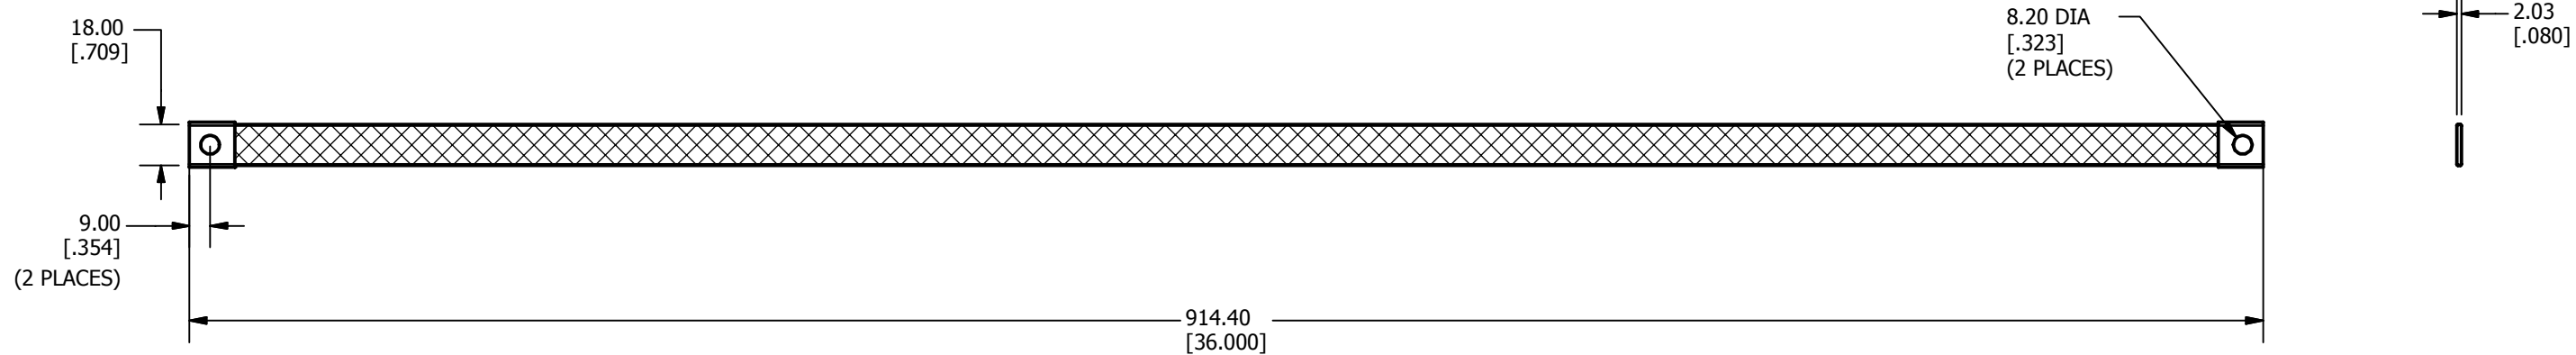

REV	DATE	DESCRIPTION	ECO	BY	C'H'K.
A	05/06/2015	CREATED NEW SALES DRAWING FOR CAT.# WILEYBRAID36-516	40112	BJ	EM

3D VIEW

NOTES:

- MATERIAL: BRAID: COPPER (#5 AWG)
FERRULE: COPPER
FINISH: TIN PLATED
- DIMENSIONS IN BRACKETS [] ARE IN INCHES ROUNDED OFF TO THE NEAREST TENTH, UNLESS OTHERWISE SPECIFIED AND ARE FOR REFERENCE ONLY.

TO ORDER BURNDY PRODUCTS CALL		BRAID	
UNITED STATES		ITEM NO: 50059522	
1-800-346-4175 (LONDONDERRY, NH)		CAT. NO: WILEYBRAID36-516	
CANADA:		DRAWN BY: BALAJI J. 05-06-2015	
1-800-361-6975 (QUEBEC)		CHECKER: E.MARTIN 05-22-2015	
1-800-387-6487 (ALL OTHER PROVINCES)		DSN APRVL: E.MARTIN 05-22-2015	
FOR PRODUCT INFO: http://www.burndy.com		MFG APRVL: M.STEVENS 05-22-2015	
		QA APRVL: C.KOWALCZYK 05-22-2015	
		MKT APRVL: S.PARSONS 05-27-2015	
PROD FAM: WILEY	DRAWING NO	REV	
PROJECT #:	SIZE	50059524	A
DOCUMENT TYPE: SALES	B	SHEET 1 OF 1	
REL LEVEL: Released			