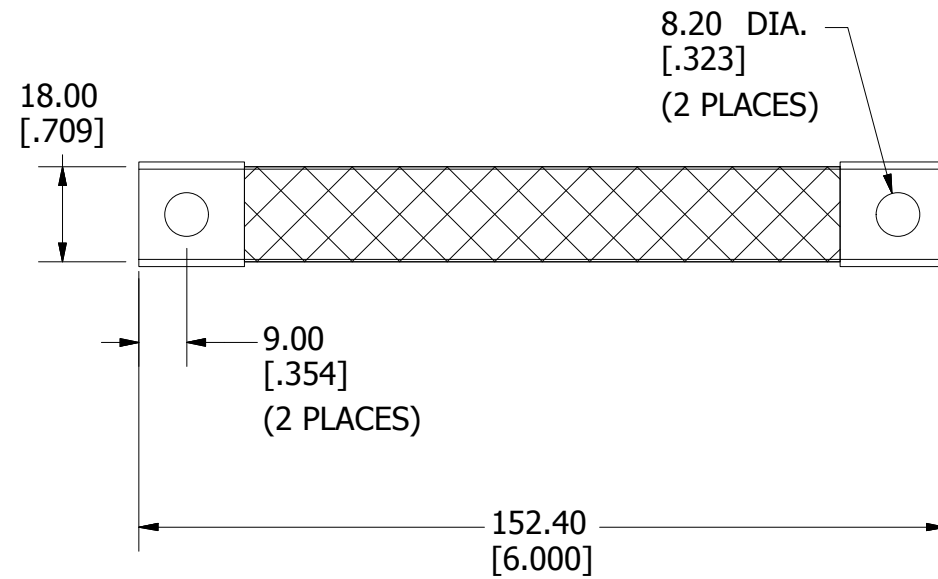

REV	DATE	DESCRIPTION	ECO	BY	C'H'K.
A	05-19-2015	CREATED NEW SALES DRAWING FOR CAT.# WILEYBRAID6-516	40112	BJ	EM

3D VIEW

NOTES:

- MATERIAL: BRAID: COPPER (#5 AWG)
FERRULE: COPPER
FINISH: TIN PLATED
- DIMENSIONS IN BRACKETS [] ARE IN INCHES ROUNDED OFF TO THE NEAREST TENTH, UNLESS OTHERWISE SPECIFIED AND ARE FOR REFERENCE ONLY.

TO ORDER BURNDY PRODUCTS CALL		BRAID	
UNITED STATES		ITEM NO: 50060535	
1-800-346-4175 (LONDONDERRY, NH)		CAT. NO: WILEYBRAID6-516	
CANADA:		DRAWN BY: J.BALAJI 5/19/2015	
1-800-361-6975 (QUEBEC)		CHECKER: E.MARTIN 5/22/2015	
1-800-387-6487 (ALL OTHER PROVINCES)		DSN APRVL: E.MARTIN 5/22/2015	
FOR PRODUCT INFO: http://www.burndy.com		MFG APRVL: M.STEVENS 5/22/2015	
		QA APRVL: C.KOWALCZYK 5/22/2015	
		MKT APRVL: S.PARSONS 5/27/2015	
		PROD FAM: WILEY	DRAWING NO
		PROJECT #:	50060537
		DOCUMENT TYPE: SALES	REV
		REL LEVEL: Released	A
		SIZE	SHEET 1 OF 1
		B	