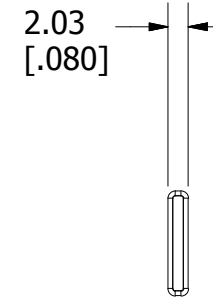

REV	DATE	DESCRIPTION	ECO	BY	C'H'K.
A	05-19-2015	CREATED NEW SALES DRAWING FOR CAT.# WILEYBRAID6-516	40112	BJ	EM

3D VIEW

NOTES:

- MATERIAL: BRAID: COPPER (#5 AWG)
FERRULE: COPPER
FINISH: TIN PLATED
- DIMENSIONS IN BRACKETS [] ARE IN INCHES ROUNDED OFF TO THE NEAREST TENTH, UNLESS OTHERWISE SPECIFIED AND ARE FOR REFERENCE ONLY.

TO ORDER BURNDY PRODUCTS CALL		BRAID	
UNITED STATES		ITEM NO: 50060535	
1-800-346-4175 (LONDONDERRY, NH)		CAT. NO: WILEYBRAID6-516	
CANADA:		DRAWN BY: J.BALAJI 5/19/2015	
1-800-361-6975 (QUEBEC)		CHECKER: E.MARTIN 5/22/2015	
1-800-387-6487 (ALL OTHER PROVINCES)		DSN APRVL: E.MARTIN 5/22/2015	
FOR PRODUCT INFO: http://www.burndy.com		MFG APRVL: M.STEVENS 5/22/2015	
		QA APRVL: C.KOWALCZYK 5/22/2015	
		MKT APRVL: S.PARSONS 5/27/2015	
		PROD FAM: WILEY	DRAWING NO
		PROJECT #:	50060537
		DOCUMENT TYPE: SALES	REV
		REL LEVEL: Released	A
		SIZE	SHEET 1 OF 1
		B	