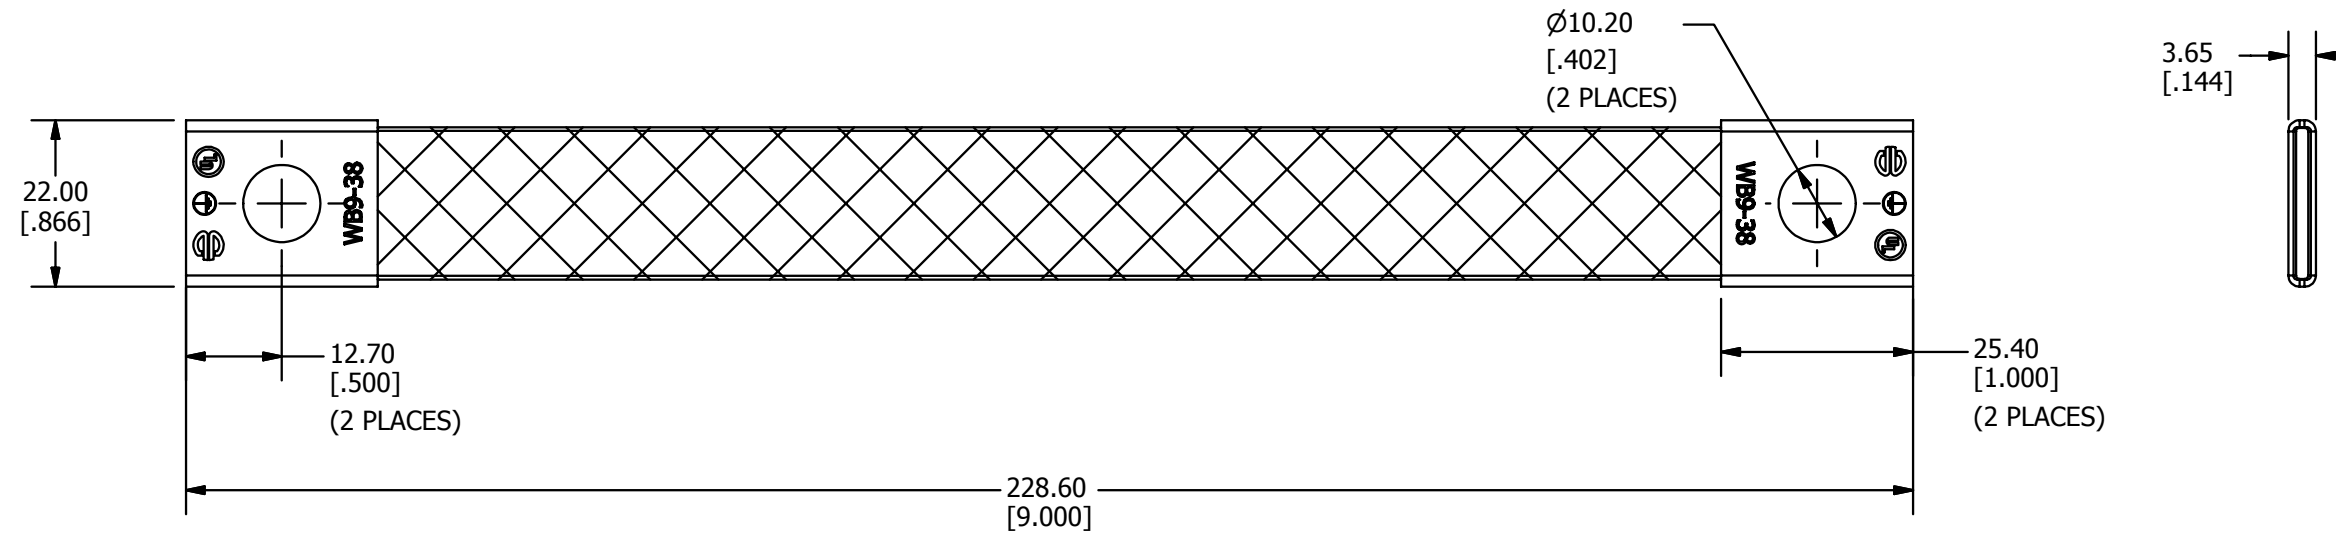

REV	DATE	DESCRIPTION	ECO	BY	CH'K.
A	6/23/2015	CREATED SALES DRAWING FOR CAT.# WILEYBRAID9-38	40695	GN	EM

3D VIEW

NOTES:

- MATERIAL: BRAID: COPPER (#4 AWG)
FERRULE: COPPER
FINISH: TIN PLATED
- DIMENSIONS IN BRACKETS [] ARE IN INCHES ROUNDED OFF TO THE NEAREST TENTH, UNLESS OTHERWISE SPECIFIED AND ARE FOR REFERENCE ONLY.

TO ORDER BURNDY PRODUCTS CALL		BRAID	
UNITED STATES		ITEM NO: 50061444	
1-800-346-4175 (LONDONDERRY, NH)		CAT. NO: WILEYBRAID9-38	
CANADA:		DRAWN BY: GNATHR 06/26/2015	
1-800-361-6975 (QUEBEC)		CHECKER: E MARTIN 07/2/2015	
1-800-387-6487 (ALL OTHER PROVINCES)		DSN APRVL: E MARTIN 07/2/2015	
FOR PRODUCT INFO: http://www.burndy.com		MFG APRVL: M STEVENS 07/13/2015	
		QA APRVL: C KOWALCZYK 07/2/2015	
		MKT APRVL: S PARSONS 07/6/2015	
PROD FAM: WILEY	DRAWING NO	REV	
PROJECT #:	SIZE	50061793	A
DOCUMENT TYPE: SALES	B	SHEET 1 OF 1	
REL LEVEL: Released			