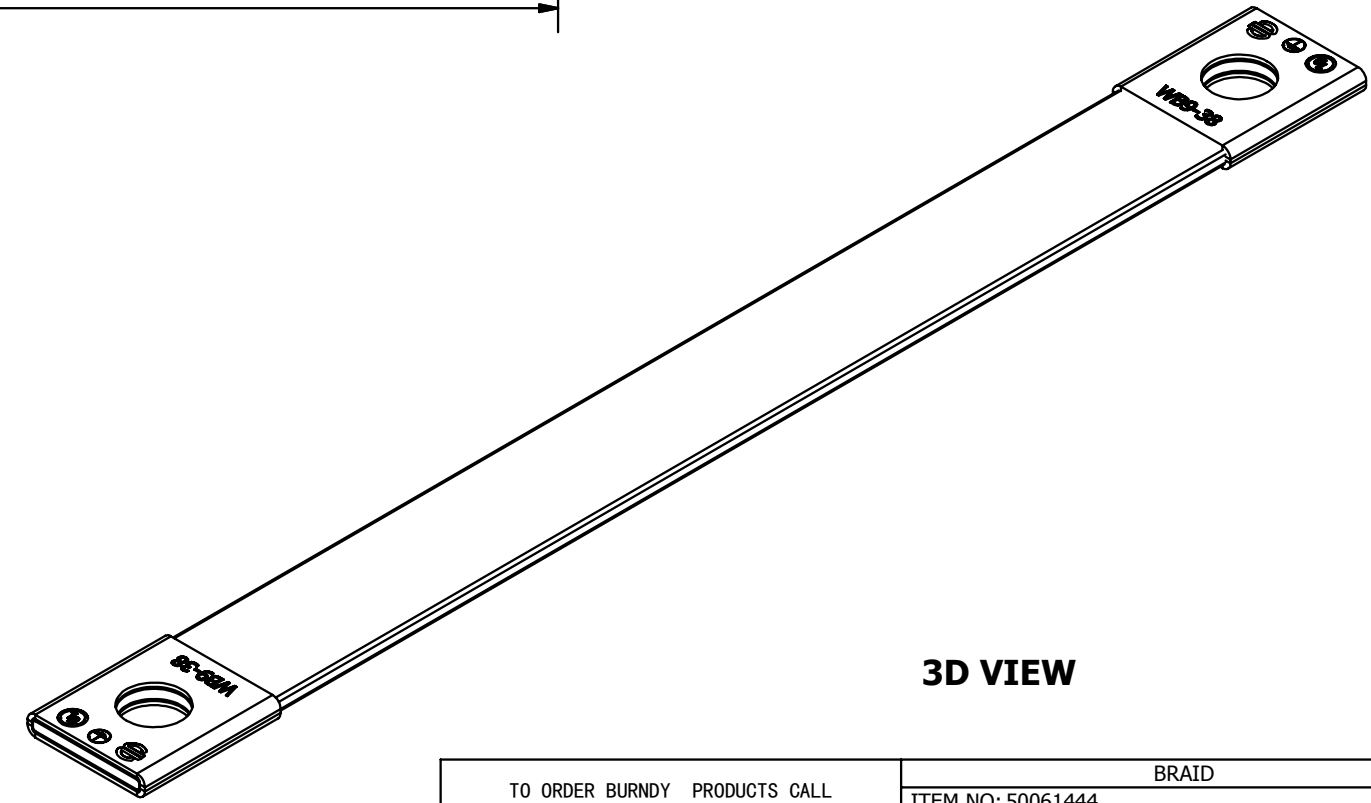

REV	DATE	DESCRIPTION	ECO	BY	CH'K.
A	6/23/2015	CREATED SALES DRAWING FOR CAT.# WILEYBRAID9-38	40695	GN	EM

3D VIEW

NOTES:

- MATERIAL: BRAID: COPPER (#4 AWG)
FERRULE: COPPER
FINISH: TIN PLATED
- DIMENSIONS IN BRACKETS [] ARE IN INCHES ROUNDED OFF TO THE NEAREST TENTH, UNLESS OTHERWISE SPECIFIED AND ARE FOR REFERENCE ONLY.