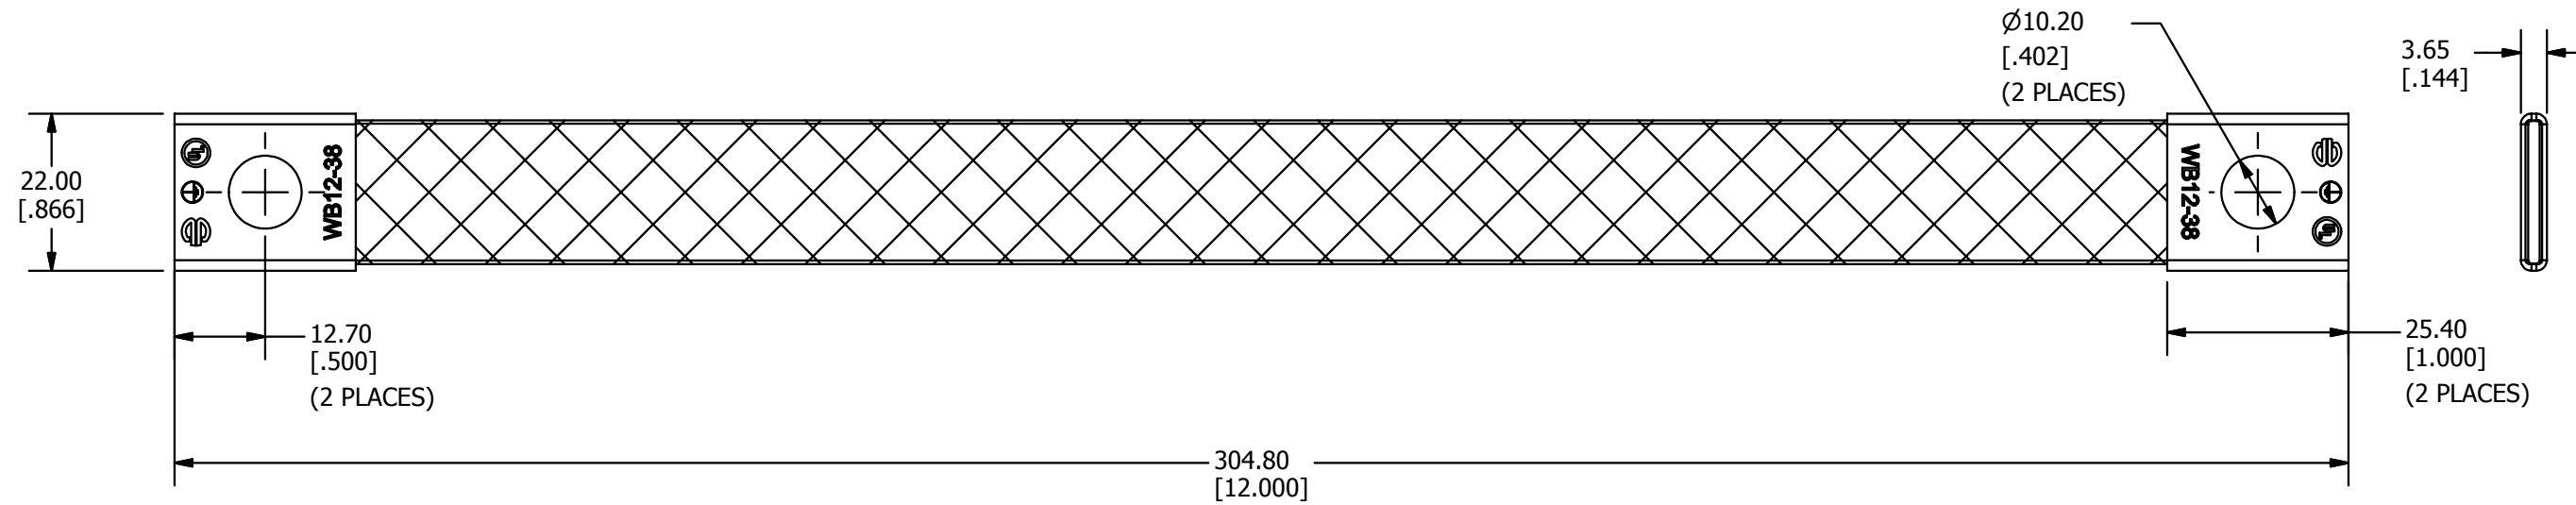

REV	DATE	DESCRIPTION	ECO	BY	CHK.
A	6/23/2015	CREATED SALES DRAWING FOR CAT.# WILEYBRAID12-38	40695	GN	EM

3D VIEW

NOTES:

- MATERIAL: BRAID: COPPER (#4 AWG)
FERRULE: COPPER
FINISH: TIN PLATED
- DIMENSIONS IN BRACKETS [] ARE IN INCHES ROUNDED OFF TO THE NEAREST TENTH, UNLESS OTHERWISE SPECIFIED AND ARE FOR REFERENCE ONLY.

TO ORDER BURNDY PRODUCTS CALL		BRAID	
UNITED STATES		ITEM NO: 50061445	
1-800-346-4175 (LONDONDERRY, NH)		CAT. NO: WILEYBRAID12-38	
CANADA:		DRAWN BY: GNATHR 06/26/2015	
1-800-361-6975 (QUEBEC)		CHECKER: E MARTIN 07/2/2015	
1-800-387-6487 (ALL OTHER PROVINCES)		DSN APRVL: E MARTIN 07/2/2015	
FOR PRODUCT INFO: http://www.burndy.com		MFG APRVL: M STEVENS 07/13/2015	
		QA APRVL: C KOWALCZYK 07/2/2015	
		MKT APRVL: S PARSONS 07/6/2015	
		PROD FAM: WILEY	
		DRAWING NO	
		50061794	
		REV	
		A	
		SHEET 1 OF 1	