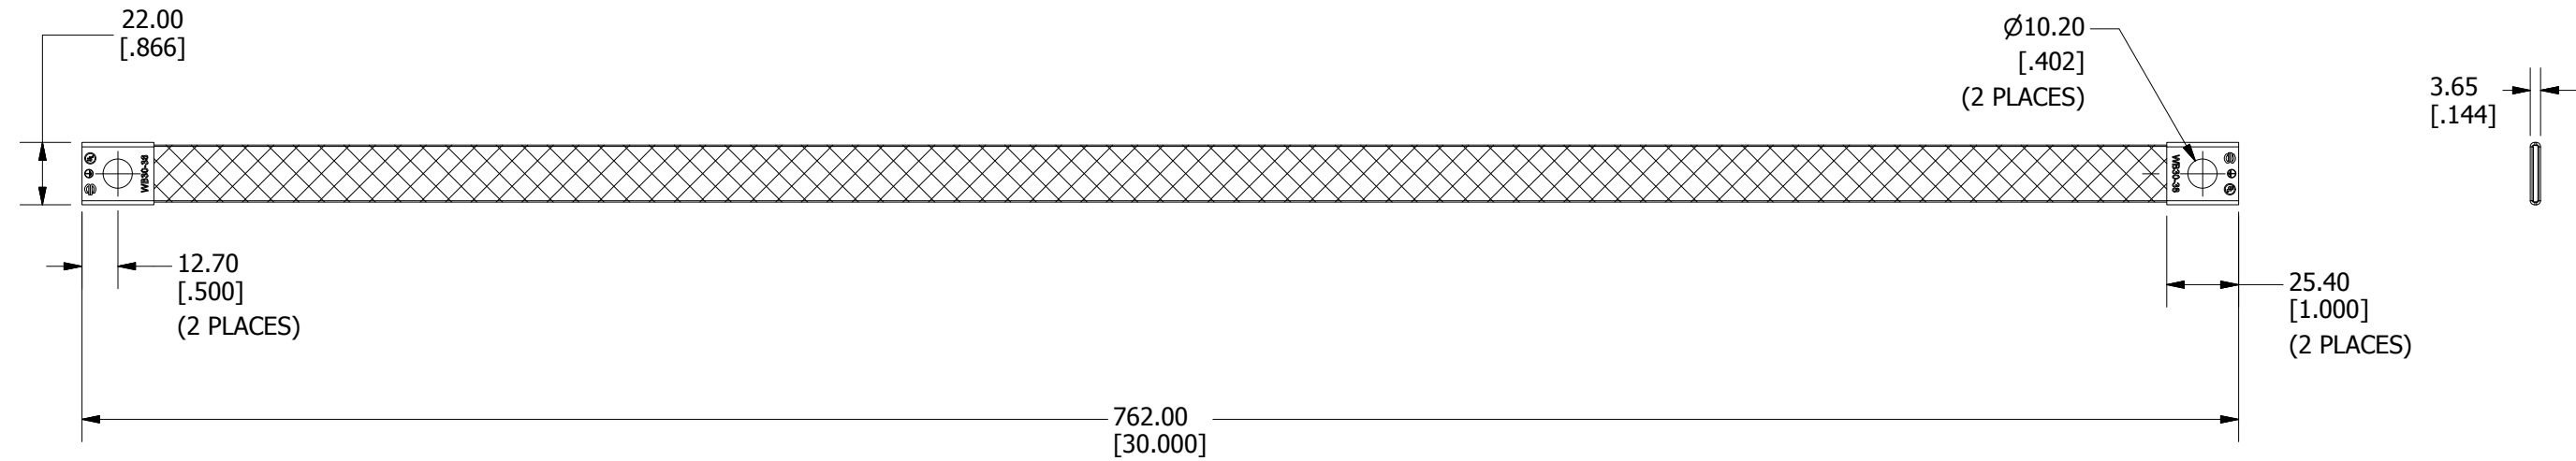

REV	DATE	DESCRIPTION	ECO	BY	C'HK.
A	6/23/2015	CREATED SALES DRAWING FOR CAT.# WILEYBRAID30-38	40695	GN	EM

3D VIEW

NOTES:

- MATERIAL: BRAID: COPPER (#4 AWG)
FERRULE: COPPER
FINISH: TIN PLATED
- DIMENSIONS IN BRACKETS [] ARE IN INCHES ROUNDED OFF TO THE NEAREST TENTH, UNLESS OTHERWISE SPECIFIED AND ARE FOR REFERENCE ONLY.

TO ORDER BURNDY PRODUCTS CALL		BRAID	
UNITED STATES		ITEM NO: 50061448	
1-800-346-4175 (LONDONDERRY, NH)		CAT. NO: WILEYBRAID30-38	
CANADA:		DRAWN BY: GNATHTR 06/26/2015	
1-800-361-6975 (QUEBEC)		CHECKER: E.MARTIN 07/02/2015	
1-800-387-6487 (ALL OTHER PROVINCES)		DSN APRVL: E.MARTIN 07/02/2015	
FOR PRODUCT INFO: http://www.burndy.com		MFG APRVL: - 07/13/2015	
		QA APRVL: C.KOWALCZYK 07/02/2015	
		MKT APRVL: S.PARSONS 07/06/2015	
		PROD FAM: WILEY	DRAWING NO
		PROJECT #:	50061797
		DOCUMENT TYPE: SALES	REV
		REL LEVEL: Released	A
		SIZE	SHEET 1 OF 1
		B	