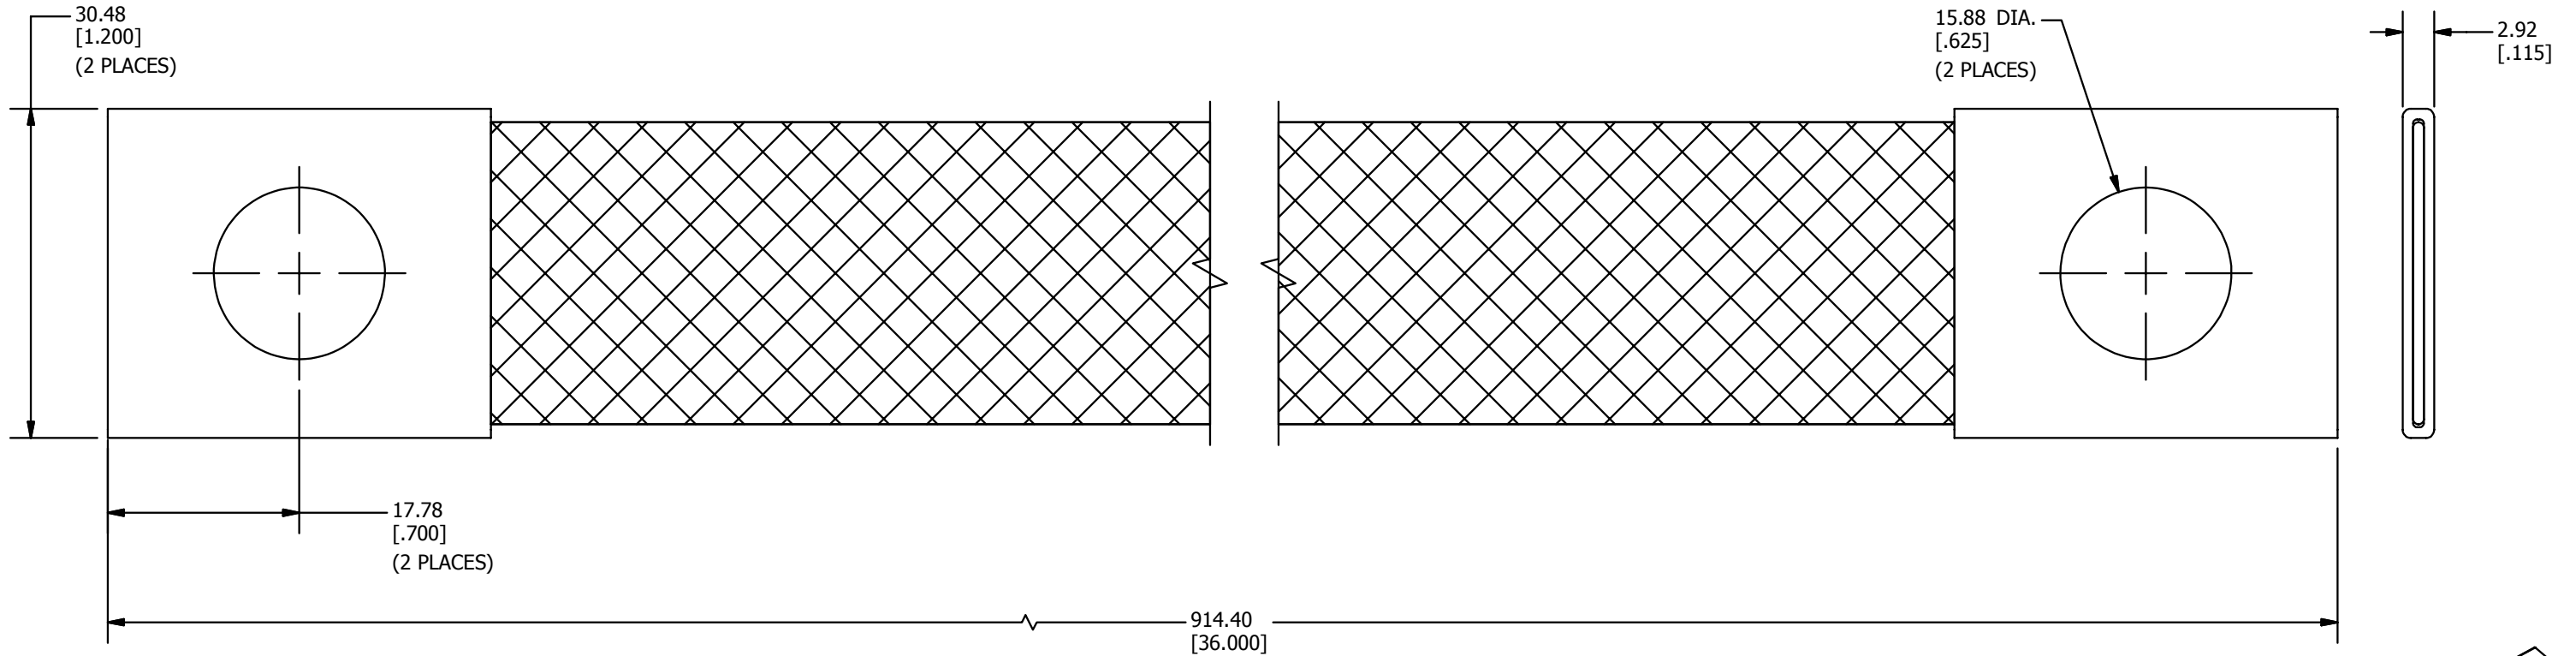

REV	DATE	DESCRIPTION	ECO	BY	C'H'K.
B	02/22/2017	UPDATE BRAID DRAWINGS TO THE LATEST FORMAT	46083	TM	SD

3D VIEW

NOTES:

- MATERIAL: TIN PLATED COPPER BRAID (#6 AWG)
FERRULE: TIN PLATED COPPER
- DIMENSIONS IN BRACKETS [] ARE IN INCHES ROUNDED OFF TO THE NEAREST TENTH, UNLESS OTHERWISE SPECIFIED AND ARE FOR REFERENCE ONLY.

TO ORDER BURNDY PRODUCTS CALL		BRAID	
UNITED STATES		ITEM NO: 50067269	
1-800-346-4175 (LONDONDERRY, NH)		CAT. NO: WILEYBRAID36-916	
CANADA:		DRAWN BY: M THAMARAI 4/19/2017	
1-800-361-6975 (QUEBEC)		CHECKER: E.MARTIN 3/6/2018	
1-800-387-6487 (ALL OTHER PROVINCES)		DSN APRVL: E.MARTIN 3/6/2018	
FOR PRODUCT INFO: http://www.burndy.com		MFG APRVL: M.STEVENS 3/6/2018	
		QA APRVL: C.LINDQUIST 3/9/2018	
		MKT APRVL: --	
PROD FAM: WILEY	SIZE: B	DRAWING NO: 50067271	REV: B
PROJECT #:	REL LEVEL: Released	SHEET 1 OF 1	