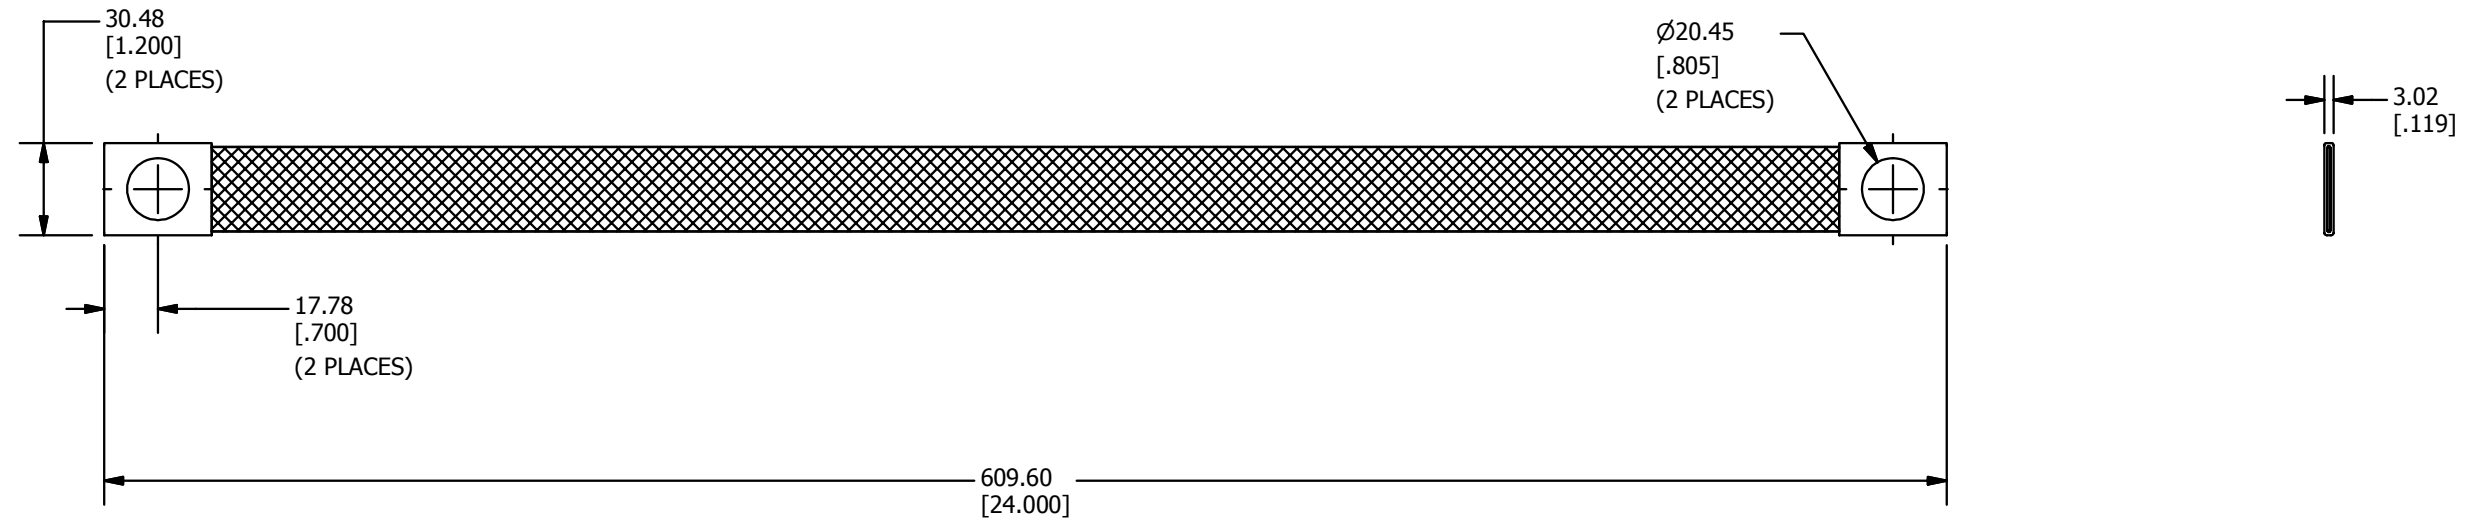

REV	DATE	DESCRIPTION	ECO	BY	C'H'K.
A	1/15/2016	CREATE ASSEMBLY SALES DRAWING FOR CAT.# WILEYBRAID24-34	42656	GN	DS

3D VIEW

NOTES:

- MATERIAL: TIN PLATED COPPER BRAID (#6 AWG)
FERRULE: TIN PLATED COPPER
- DIMENSIONS IN BRACKETS [] ARE IN INCHES ROUNDED OFF TO THE NEAREST TENTH, UNLESS OTHERWISE SPECIFIED AND ARE FOR REFERENCE ONLY.

TO ORDER BURNDY PRODUCTS CALL		BRAID	
UNITED STATES		ITEM NO: 50067335	
1-800-346-4175 (LONDONDERRY, NH)		CAT. NO: WILEYBRAID24-34	
CANADA:		DRAWN BY: GNATHR 1/19/2016	
1-800-361-6975 (QUEBEC)		CHECKER: E MARTIN 1/27/2016	
1-800-387-6487 (ALL OTHER PROVINCES)		DSN APRVL: E MARTIN 1/27/2016	
FOR PRODUCT INFO: http://www.burndy.com		MFG APRVL: M STEVENS 1/29/2016	
		QA APRVL: C KOWALCZK 1/27/2016	
		MKT APRVL: S PARSONS 1/28/2016	
PROD FAM: WILEY	DRAWING NO		
PROJECT #:	50067337		
DOCUMENT TYPE: SALES	SIZE		
REL LEVEL: Released	B		
		SHEET 1 OF 1	REV
			A