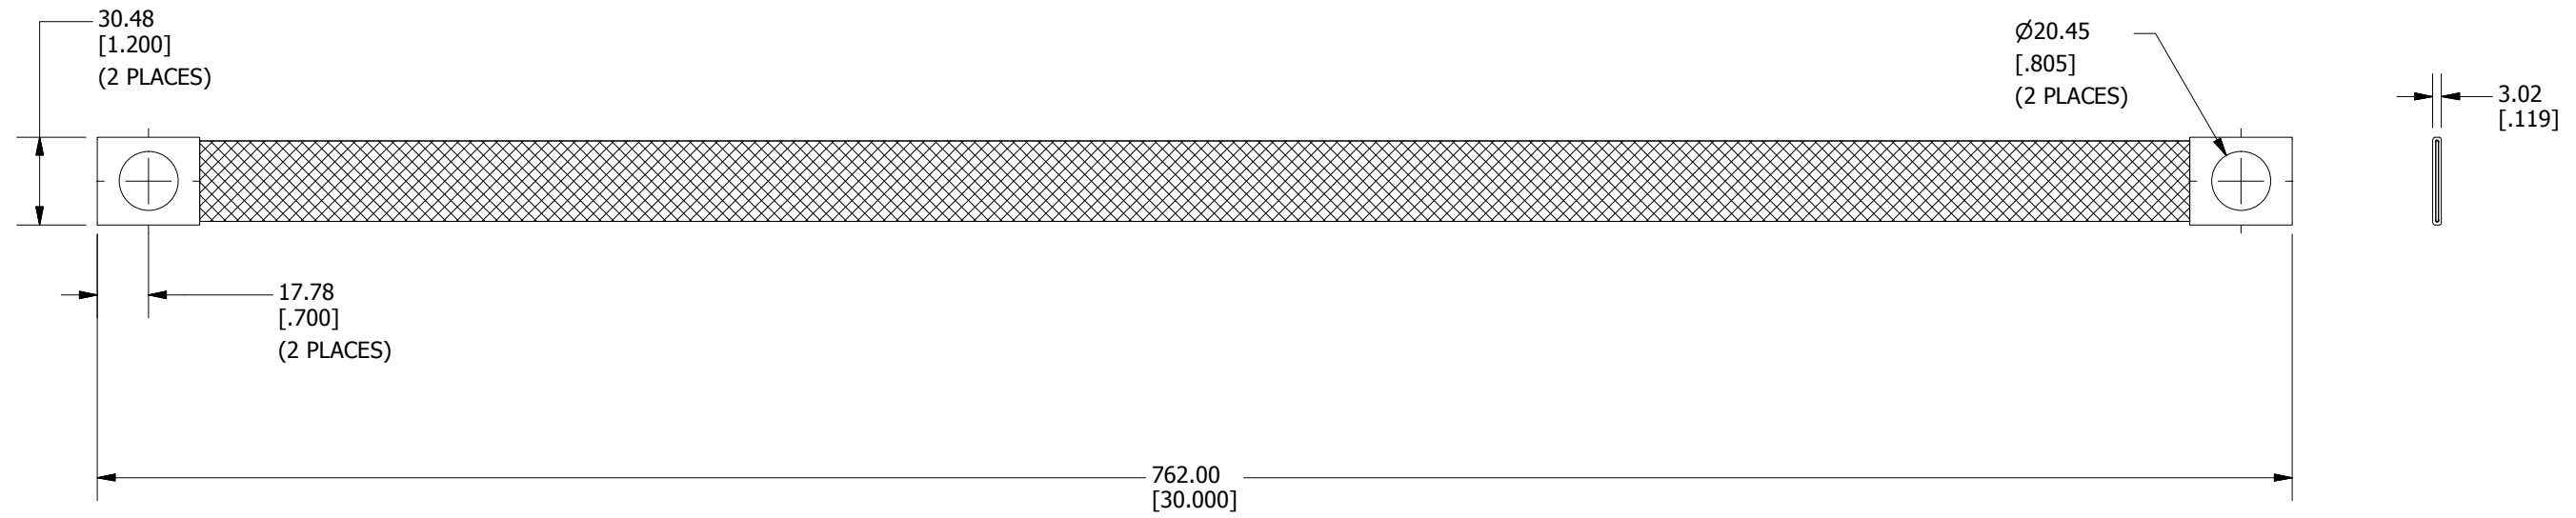

REV	DATE	DESCRIPTION	ECO	BY	C'H'K.
A	1/15/2016	CREATE ASSEMBLY SALES DRAWING FOR CAT.# WILEYBRAID30-34	42656	GN	DS

3D VIEW

NOTES:

- MATERIAL: TIN PLATED COPPER BRAID (#6 AWG)
FERRULE: TIN PLATED COPPER
- DIMENSIONS IN BRACKETS [] ARE IN INCHES ROUNDED OFF TO THE NEAREST TENTH, UNLESS OTHERWISE SPECIFIED AND ARE FOR REFERENCE ONLY.

TO ORDER BURNDY PRODUCTS CALL		BRAID	
UNITED STATES		ITEM NO: 50067340	
1-800-346-4175 (LONDONDERRY, NH)		CAT. NO: WILEYBRAID30-34	
CANADA:		DRAWN BY: GNATH 1/19/2016	
1-800-361-6975 (QUEBEC)		CHECKER: E.MARTIN 1/27/2016	
1-800-387-6487 (ALL OTHER PROVINCES)		DSN APRVL: E.MARTIN 1/27/2016	
FOR PRODUCT INFO: http://www.burndy.com		MFG APRVL: M STEVENS 1/29/2016	
		QA APRVL: C.KOWALCZYK 1/27/2016	
		MKT APRVL: S.PARSONS 1/28/2016	
		PROD FAM: WILEY	DRAWING NO
		PROJECT #:	50067342
		DOCUMENT TYPE: SALES	REV
		REL LEVEL: Released	A
		SIZE	SHEET 1 OF 1
		B	