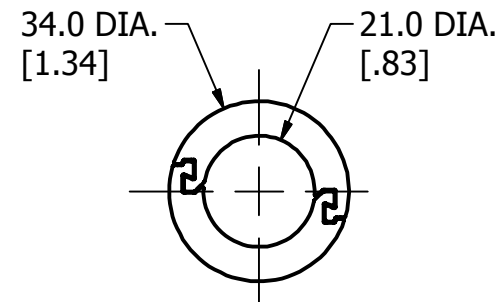

*** COMPONENT'S LIST ***

PT NO.	ITEM NUMBER	CATALOG NO.	QTY	DESCRIPTION
1	30024483	PVRSVIII	1	I_RS AL. MAIN SUB - ASSY

REV	DATE	DESCRIPTION	ECO	BY	C'H'K.
B	01/09/2019	DRAWING RELEASED	50627	MRA	GG

IMPLO RSVIII
 YY - Z - XXX
 (YY - YEAR OF PRODUCTION
 Z - MANUFACTURER'S SYMBOL
 XXX - PRODUCTION #)

NOTES:

- DIMENSIONS IN BRACKETS [] ARE IN INCHES, UNLESS OTHERWISE SPECIFIED AND ARE FOR REFERENCE ONLY.
- THIS CAT.ID WILL FIT THE FOLLOWING CONDUCTORS:
 - LINNET, ACSR, 336.4 Kcmil : 26/7 STR.
 - BRANT, ACSR, 397.5 Kcmil : 24/7 STR.

TO ORDER BURNDY PRODUCTS CALL		IMPLO® REPAIR SLEEVE ASSEMBLY	
UNITED STATES 1-800-346-4175 (LONDONDERRY, NH)		ITEM NO: 10095639	
CANADA: 1-800-361-6975 (QUEBEC) 1-800-387-6487 (ALL OTHER PROVINCES)		CAT. NO: 9050	
FOR PRODUCT INFO: http://www.burndy.com		DRAWN BY: M.RAMESH 4/19/2016	
		CHECKER: G.GORJA 1/9/2019	
		DSN APRVL: G.GORJA 1/9/2019	
		MFG APRVL: --	
		QA APRVL: --	
		MKT APRVL: --	
		PROD FAM: TRANSMISSION	
		DRAWING NO	
		50068805	
		REV	
		B	
		SHEET 1 OF 1	