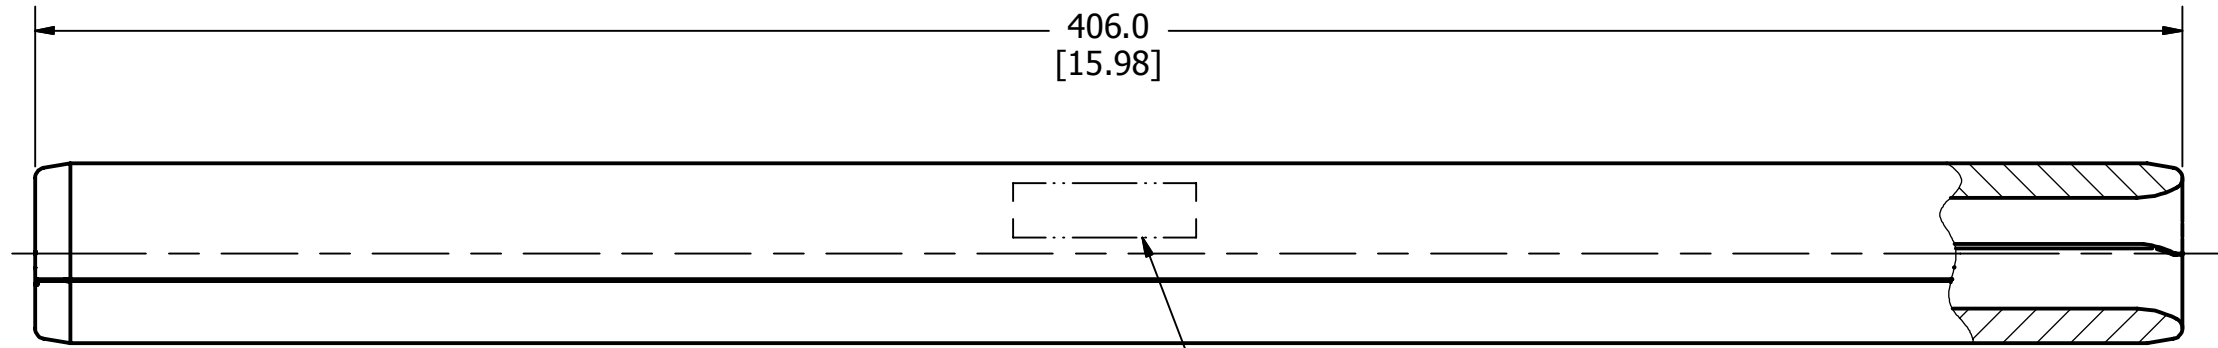

*** COMPONENT'S LIST ***

PT NO.	ITEM NUMBER	CATALOG NO.	QTY	DESCRIPTION
1	30024483	PVRSVIII	1	I_RS AL. MAIN SUB - ASSY

REV	DATE	DESCRIPTION	ECO	BY	C'H'K.
B	01/09/2019	DRAWING RELEASED	50627	MRA	GG

IMPLO RSVIII
 YY - Z - XXX
 (YY - YEAR OF PRODUCTION
 Z - MANUFACTURER'S SYMBOL
 XXX - PRODUCTION #)

NOTES:

- DIMENSIONS IN BRACKETS [] ARE IN INCHES, UNLESS OTHERWISE SPECIFIED AND ARE FOR REFERENCE ONLY.
- THIS CAT.ID WILL FIT THE FOLLOWING CONDUCTORS:
 - LINNET, ACSR, 336.4 Kcmil : 26/7 STR.
 - BRANT, ACSR, 397.5 Kcmil : 24/7 STR.