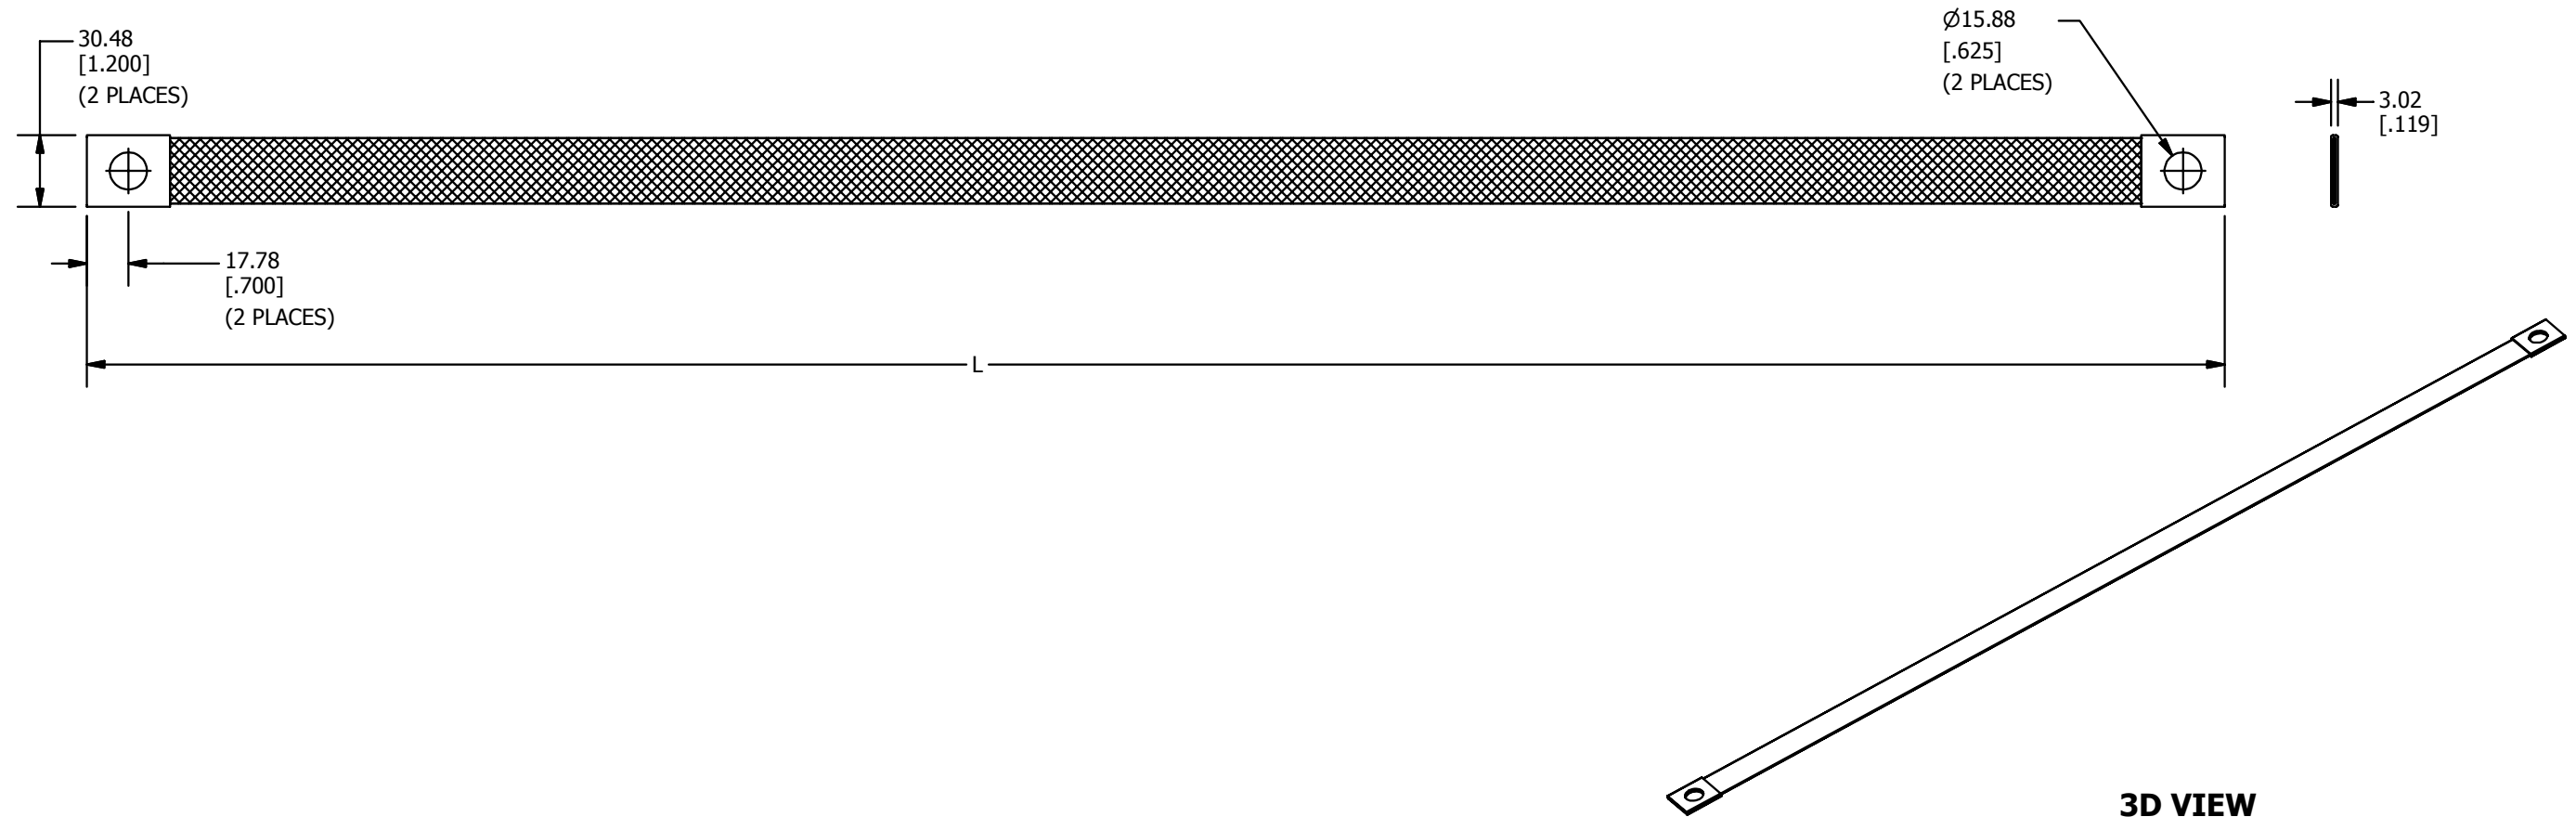

CATALOG NUMBER	ITEM NUMBER	LENGTH mm [IN]
WILEYBRAID6-916	50070186	152.4 [6.000]
WILEYBRAID8-916	50070187	203.2 [8.000]
WILEYBRAID10-916	50070188	254 [10.0]
WILEYBRAID12-916	50070189	304.8 [12.00]
WILEYBRAID18-916	50067259	457.2 [18.00]
WILEYBRAID24-916	50067264	609.6 [24.00]
WILEYBRAID30-916	50067389	762 [30.0]
WILEYBRAID36-916	50067269	914.4 [36.00]

REV	DATE	DESCRIPTION	ECO	BY	C'H.K.
A	30/03/2016	CREATED ASSEMBLY SALES DRAWING	43337	SM	DS

NOTES:

- MATERIAL: TIN PLATED COPPER BRAID (#6 AWG)
FERRULE: TIN PLATED COPPER
- DIMENSIONS IN BRACKETS [] ARE IN INCHES ROUNDED OFF TO THE NEAREST TENTH, UNLESS OTHERWISE SPECIFIED AND ARE FOR REFERENCE ONLY.

TO ORDER BURNDY PRODUCTS CALL		BRAID	
UNITED STATES		ITEM NO: SEE TABLE	
1-800-346-4175 (LONDONDERRY, NH)		CAT. NO: WILEYBRAID-- SEE TABLE	
CANADA:		DRAWN BY: SMOORTHY 3/30/2016	
1-800-361-6975 (QUEBEC)		CHECKER: D SHEA 5/5/2016	
1-800-387-6487 (ALL OTHER PROVINCES)		DSN APRVL: D SHEA 5/4/2016	
FOR PRODUCT INFO: http://www.burndy.com		MFG APRVL: M STEVENS 5/4/2016	
		QA APRVL: C LINDQUIST 5/6/2016	
		MKT APRVL: S PARSONS 5/4/2016	
PROD FAM: WILEY	DRAWING NO	REV	
PROJECT #:	50070213	A	
DOCUMENT TYPE: SALES	SIZE	SHEET 1 OF 1	
REL LEVEL: Released	B		