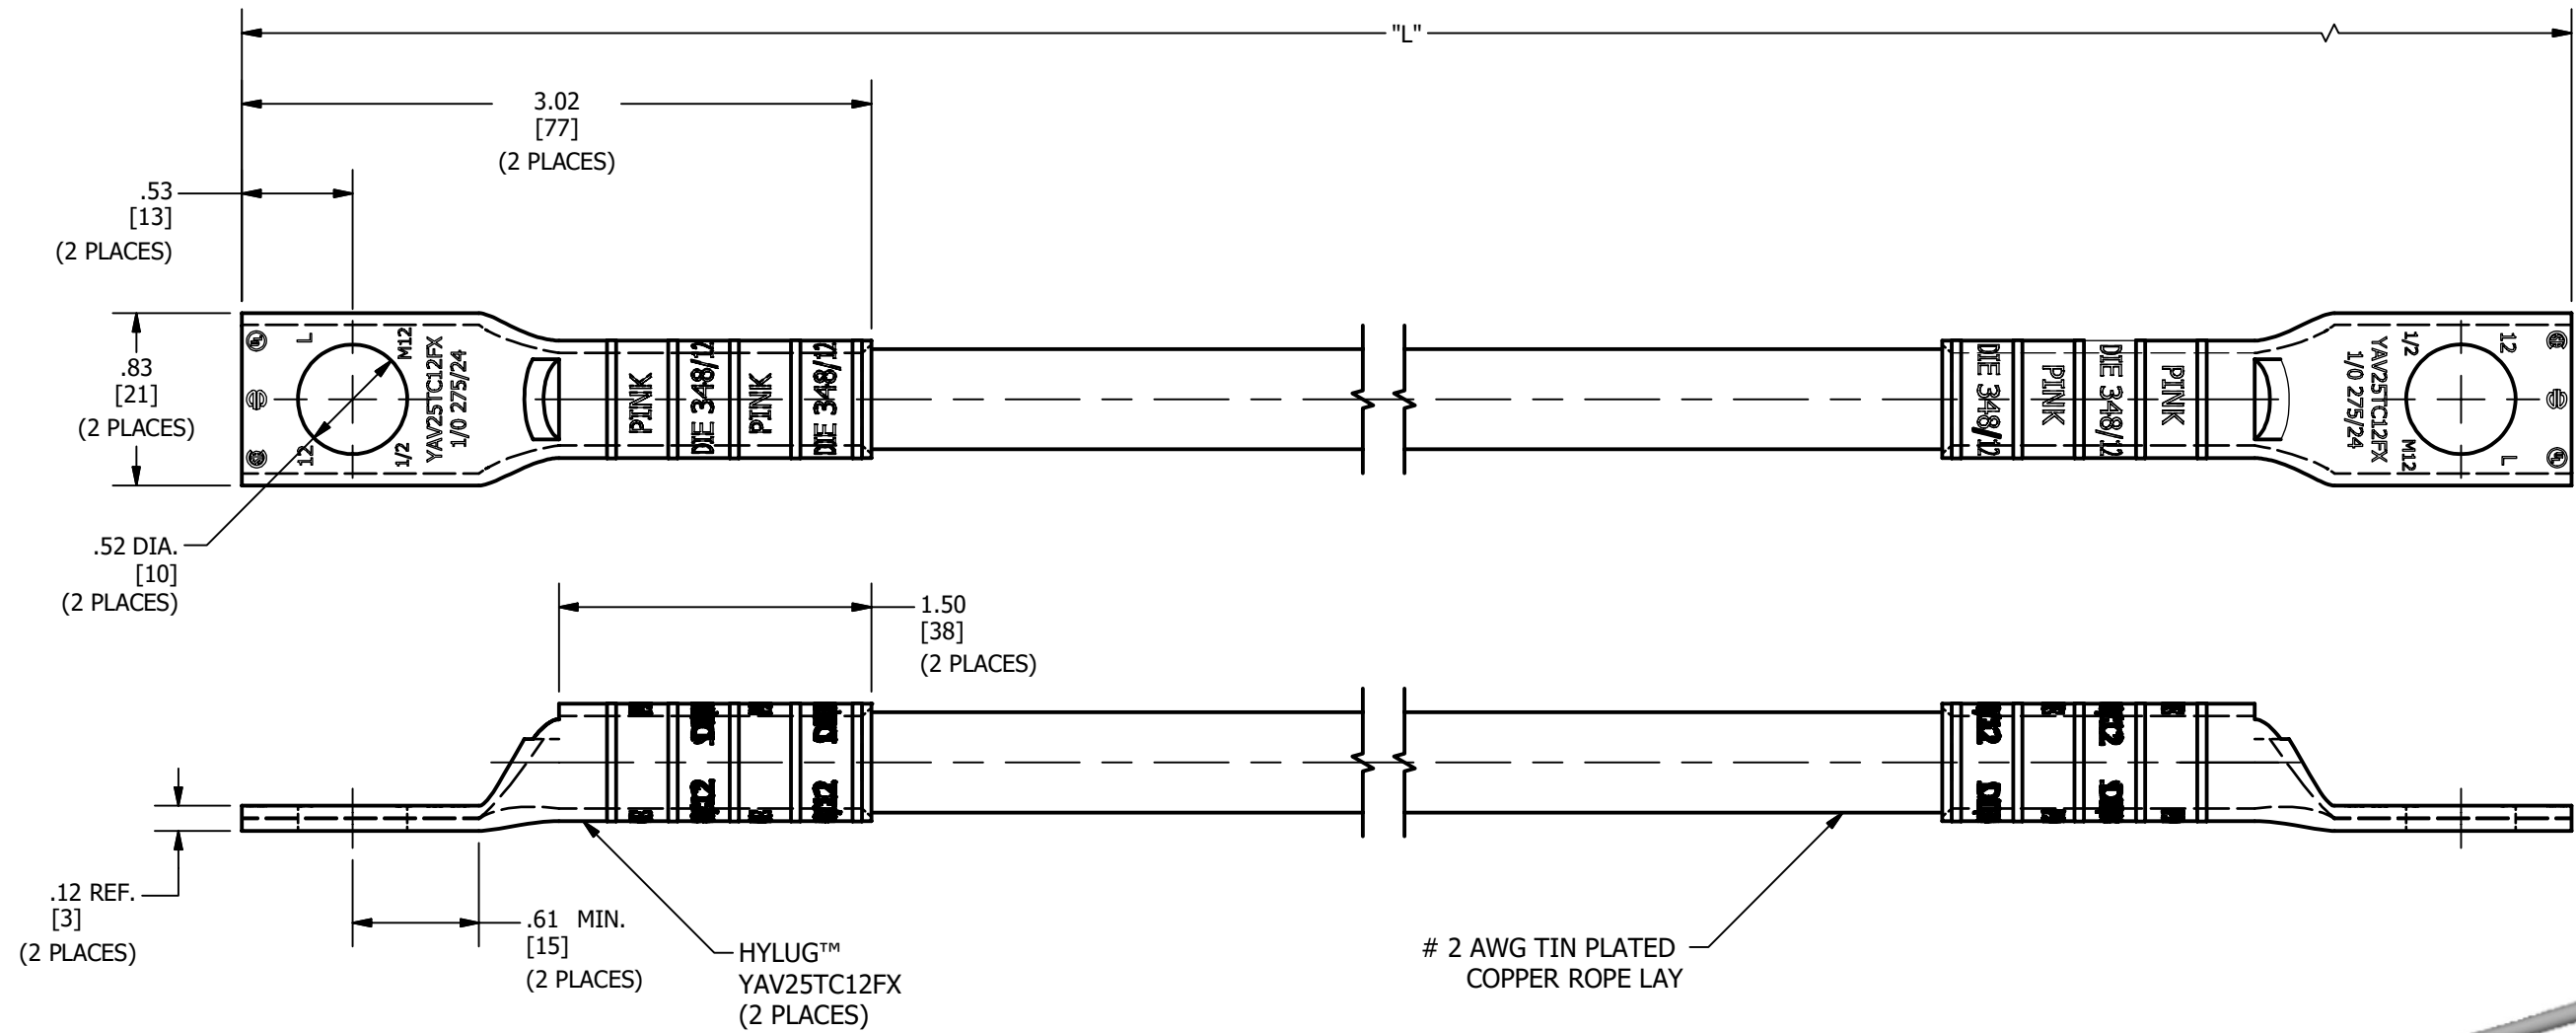

ITEM NO.	CATALOG NO.	LENGTH "L"
50072233	CY2CL14G12	14 [356]
50070581	CY2CL42G12	42 [1067]
50091428	CY2CL60G12	60 [1524]
50088275	CY2CL62G12	62 [1575]

REV	DATE	DESCRIPTION	ECO	BY	C'H.K.
C	05/11/2018	ADD CY2CL60G12	49078	PP	VS

NOTES:

- MATERIAL:
HYLUG™ YAV25TC12FX - TIN PLATED COPPER TUBING.
- DIMENSIONS IN BRACKETS [] ARE IN MILLIMETERS ROUNDED OFF TO THE NEAREST MILLIMETER, UNLESS OTHERWISE NOTED, AND ARE FOR REFERENCE ONLY.