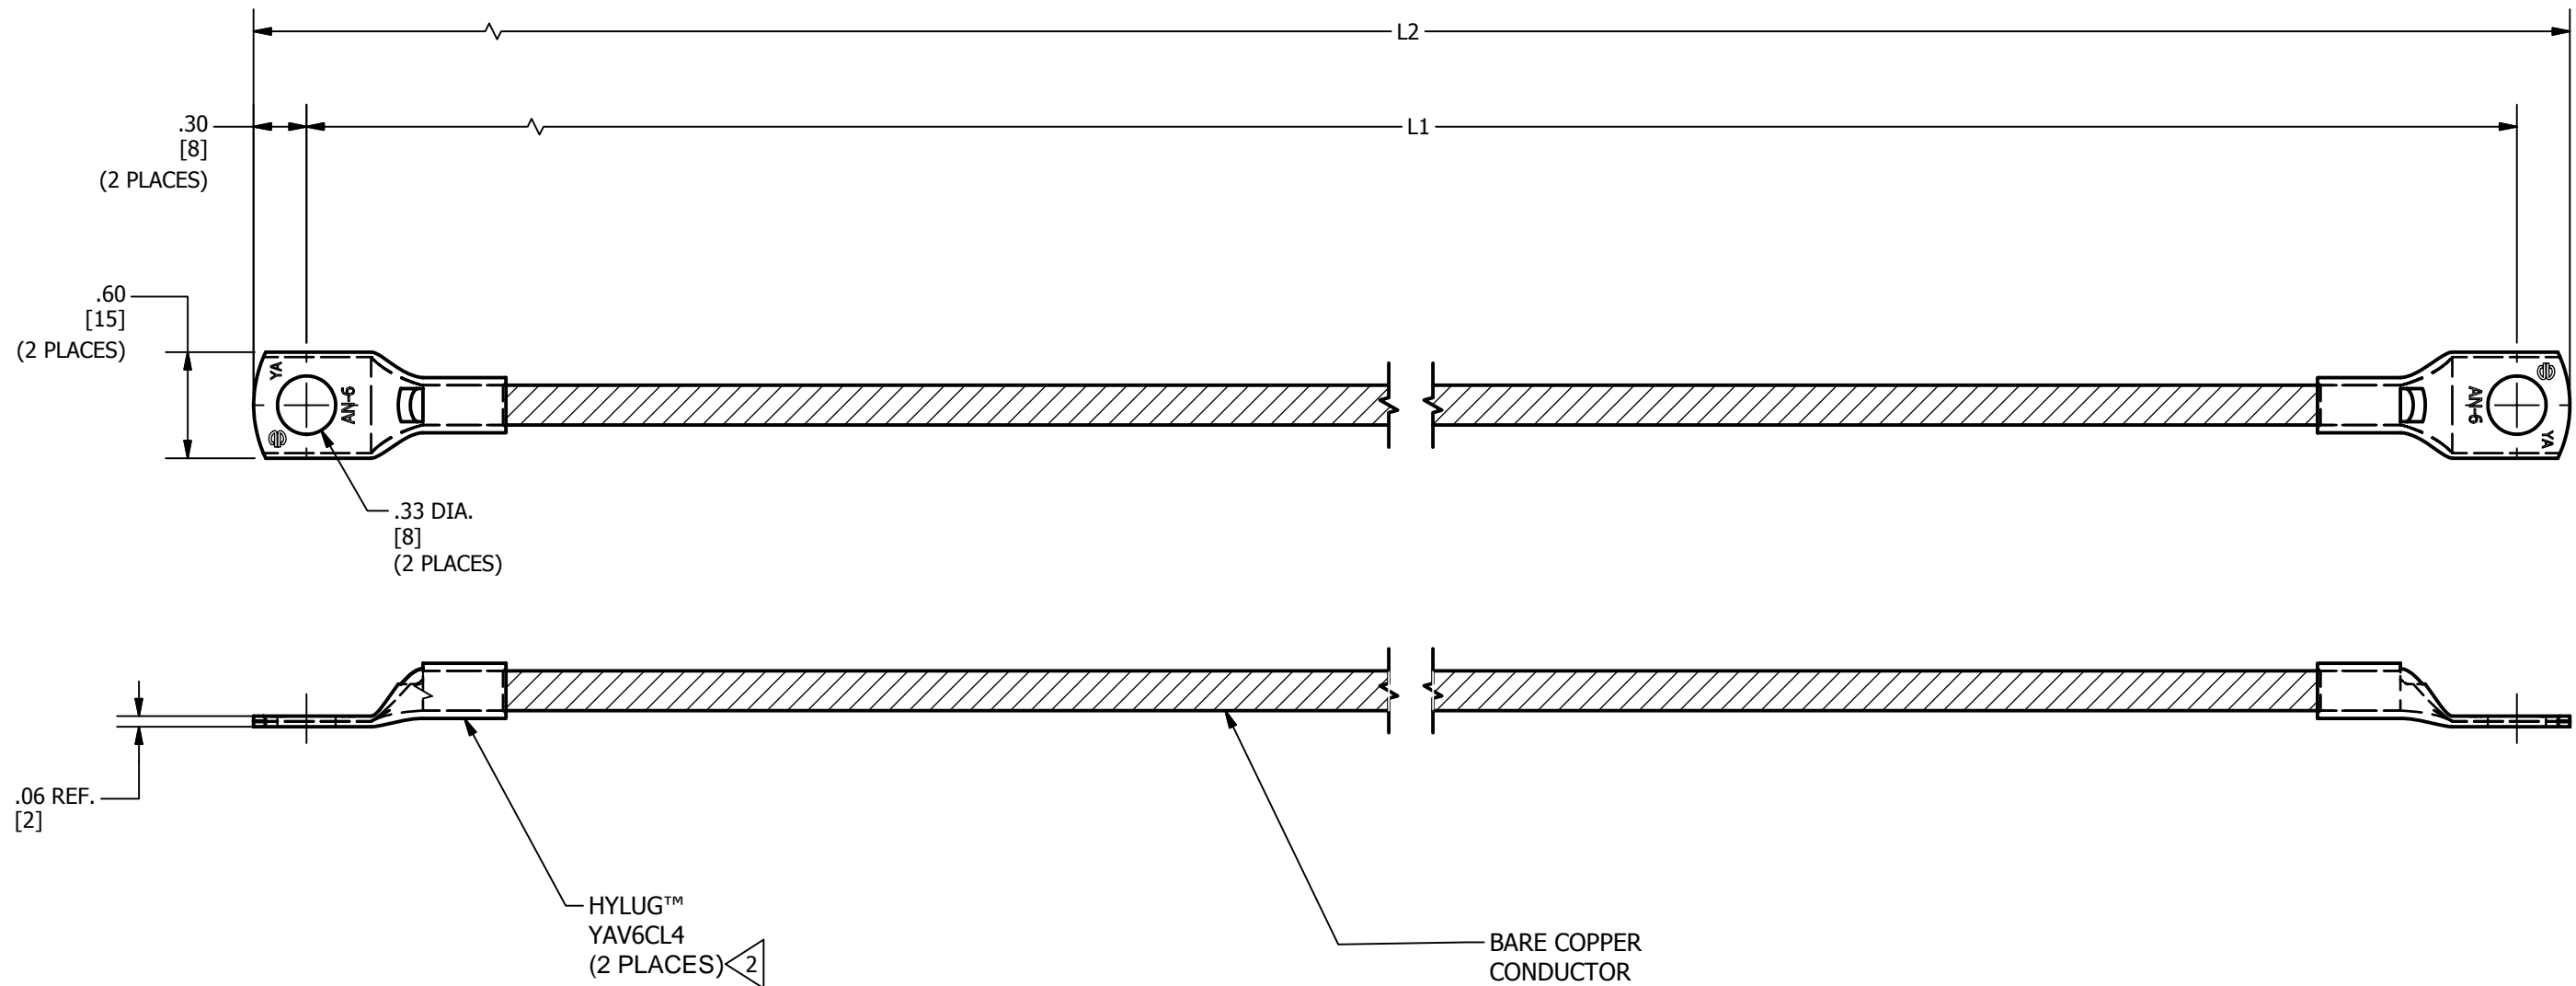

ITEM NUMBER	CATALOG NUMBER	L1	L2
50073281	CY6CL24G31	24 [610]	24.6 [625]
50073103	CY6CL36G31	36 [914]	36.6 [930]
50078423	CY6CL12G31	12 [305]	12.6 [320]

REV	DATE	DESCRIPTION	ECO	BY	C'H'K.
C	11/25/2016	FOCUS REQUEST FPN1611051	45436	CV	MB

NOTES:

1. DIMENSIONS IN BRACKETS [] ARE IN MILLIMETERS ROUNDED OFF TO THE NEAREST MILLIMETER, UNLESS OTHERWISE SPECIFIED AND ARE FOR REFERENCE ONLY.

2 > FACTORY INSTALLED.

TO ORDER BURNDY® PRODUCTS CALL

UNITED STATES
1-800-346-4175 (LONDONDERRY, NH)

PROD FAM: --	DRAWING NO	REV
PROJECT #: FPN1606066	SIZE	50073104
DOCUMENT TYPE: SALES	B	C
REL LEVEL: Released	SHEET 1 OF 1	