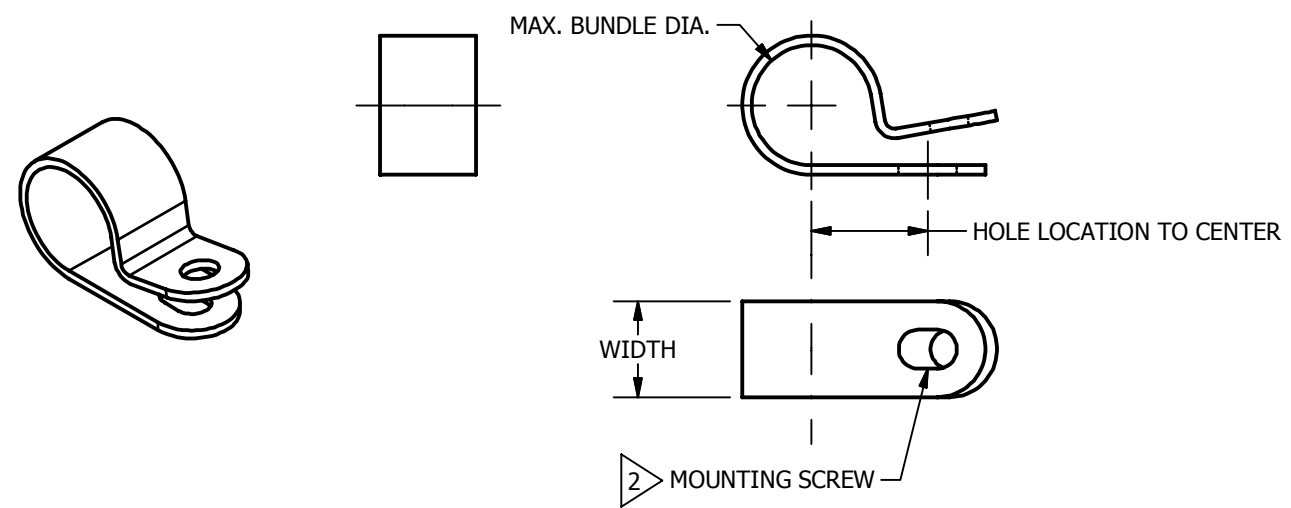

REV	DATE	DESCRIPTION	ECO	BY	C'H'K.
B	06/05/2017	BAG DIMENSIONS REMOVED.	46429	DD	NJS

NOTES:

1. DIMENSIONS IN BRACKETS [ ] ARE IN MILLIMETERS ROUNDED OFF TO THE NEAREST MILLIMETER, UNLESS OTHERWISE SPECIFIED AND ARE FOR REFERENCE ONLY.

2. ELONGATED MOUNTING SCREW HOLE AT BOTTOM SIDE AS ILLUSTRATED.

TO ORDER BURNDY PRODUCTS CALL		CABLE HANGERS	
UNITED STATES 1-800-346-4175 (LONDONDERRY, NH)		ITEM NO: SEE TABLE	
CANADA: 1-800-361-6975 (QUEBEC) 1-800-387-6487 (ALL OTHER PROVINCES)		CAT. NO: SEE TABLE	
FOR PRODUCT INFO: http://www.burndy.com		DRAWN BY: D.DHEENA 3/6/2017	
		CHECKER: K.BOUTIN 3/22/2017	
		DSN APRVL: A.MONTMINY 3/22/2017	
		MFG APRVL: [ ]	
		QA APRVL: B.POST 3/21/2017	
		MKT APRVL: K.BOUTIN 3/22/2017	
		PROJ #:	
		SIZE	
		50080809	
		B	
		SHEET 1 OF 1	
		REV	
		B