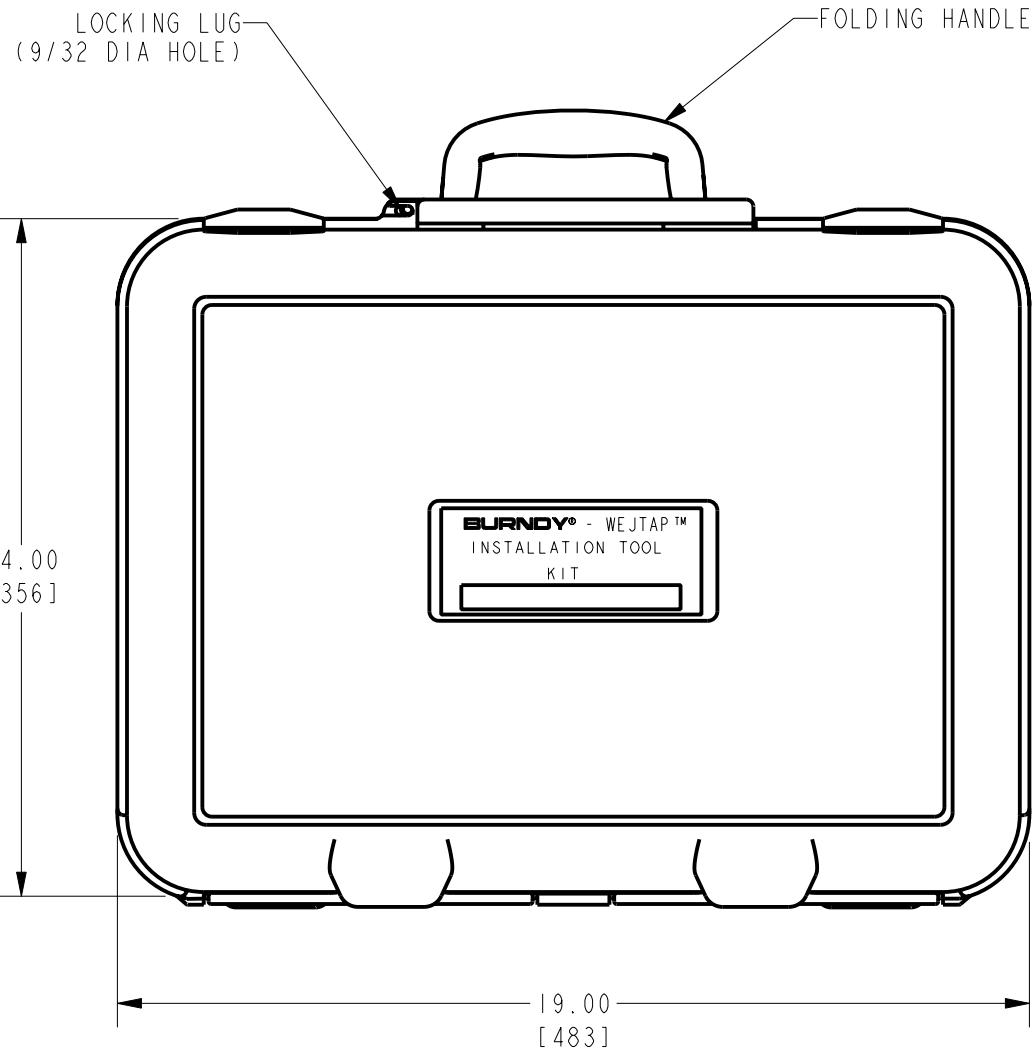

REV.	DATE	DESCRIPTION	ECO	BY	C'H'K.
A	11/09/2017 10:29:00 AM	NEW DRAWING CREATION	47825	MG	RM

NOTES:

- CASE ONLY, FOR HOLDING- WTB OR WTBNHS (WEJTAP TOOL OR NON HOTSTICK TOOL), WTHRBIS (RED/BLUE FRAME), WTHYIS (YELLOW FRAME), WTOCBR (TAKE OFF CLIP BLUE/RED), WTOCY (TAKE-OFF CLIP YELLOW) AND WTCK (WEJTAP TOOL CLEANING KIT).
- DIMENSIONS IN BRACKETS [] ARE IN MILLIMETERS, ROUNDED TO THE NEAREST MILLIMETER AND ARE FOR REFERENCE ONLY.

ITEM NO: 462080		SCALE: 1:4	
CAT. NO: WTCC		DRAWING NO	
DRAWN BY: M.GOP1	11/09/2017		REV
CHECKER: L.BROWN	10/12/2017		
DSN APPVL: L.BROWN	10/12/2017		
MFG APPVL: S.HOPPS	11/03/2017		
QA APPVL: C.LINDQUIST	10/20/2017		
MKT APPVL: L.PAQUETTE	10/11/2017		
PROD FAM: TOOLS/WEJTAP			
PROJECT #: --	SIZE	50081488	A
DOCUMENT TYPE: Sales	B	SHEET 1 OF 1	
REL LEVEL: Released			