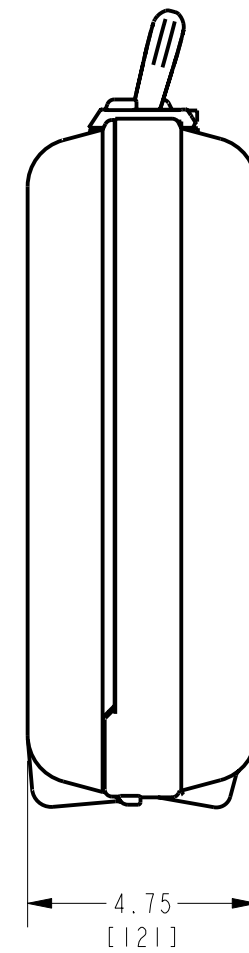

REV.	DATE	DESCRIPTION	ECO	BY	C'H'K.
A	11/09/2017 10:29:00 AM	NEW DRAWING CREATION	47825	MG	RM

NOTES:

- CASE ONLY, FOR HOLDING- WTB OR WTBNHS (WEJTAP TOOL OR NON HOTSTICK TOOL), WTHRBIS (RED/BLUE FRAME), WTHYIS (YELLOW FRAME), WTOCBR (TAKE OFF CLIP BLUE/RED), WTOCY (TAKE-OFF CLIP YELLOW) AND WTCK (WEJTAP TOOL CLEANING KIT).
- DIMENSIONS IN BRACKETS [] ARE IN MILLIMETERS, ROUNDED TO THE NEAREST MILLIMETER AND ARE FOR REFERENCE ONLY.

ITEM NO: 462080		SCALE: 1:4	
CAT. NO: WTCC		DRAWING NO	
DRAWN BY: M.GOP1	11/09/2017		REV
CHECKER: L.BROWN	10/12/2017		
DSN APPVL: L.BROWN	10/12/2017		
MFG APPVL: S.HOPPS	11/03/2017		
QA APPVL: C.LINDQUIST	10/20/2017		
MKT APPVL: L.PAQUETTE	10/11/2017		
PROD FAM: TOOLS/WEJTAP			
PROJECT #: --	SIZE	50081488	A
DOCUMENT TYPE: Sales	B	SHEET 1 OF 1	
REL LEVEL: Released			