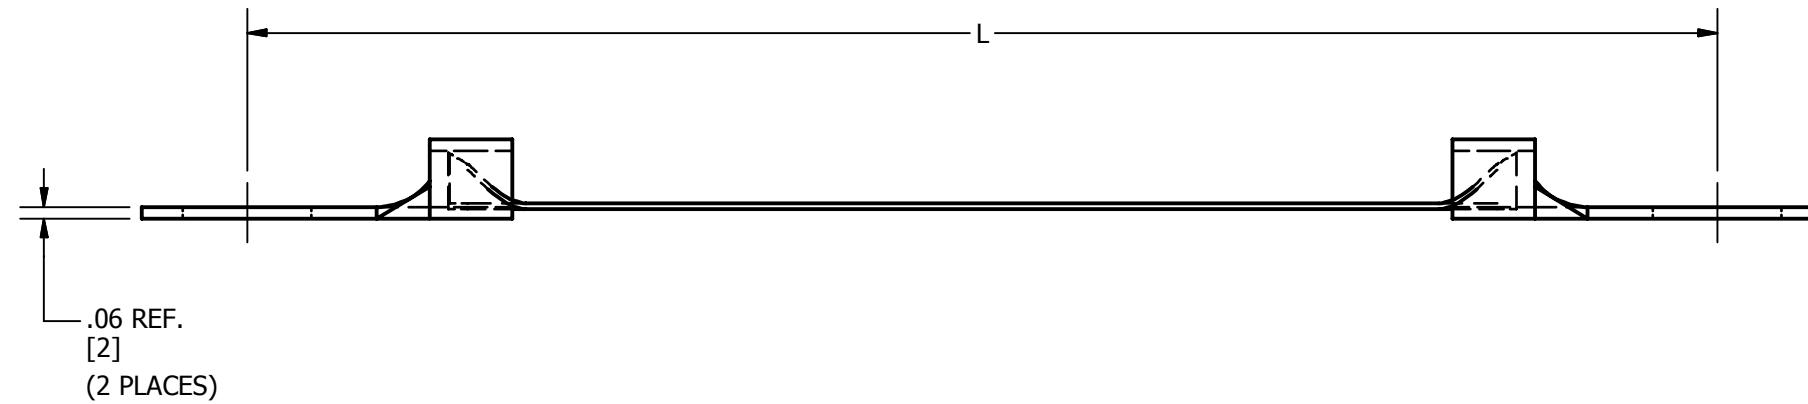

ITEM NO	CAT NO	L
50083465	BB24L36LT58	36.00
50068831	BB024L12LT58	12.00
50086711	BB024L6LT58	6.00

REV	DATE	DESCRIPTION	ECO	BY	CHK.
B	10/19/17	CREATE TABLE DRAWING	47629	GHR	TS

NOTES:

- DIMENSIONS IN BRACKETS [ ] ARE IN MILLIMETERS ROUNDED OFF TO THE NEAREST MILLIMETER, UNLESS OTHERWISE NOTED AND ARE FOR REFERENCE ONLY.
- MATERIAL:  
BRAID - TIN PLATED COPPER  
LUG - TIN PLATED COPPER
- BRAID MATERIAL IS EQUIVALENT TO #6 AWG.

TO ORDER BURNDY® PRODUCTS CALL		JUMPER	
UNITED STATES 1-800-346-4175 (LONDONDERRY, NH)		ITEM NO: SEE TABLE	
CANADA: 1-800-361-6975 (QUEBEC) 1-800-387-6487 (ALL OTHER PROVINCES)		CAT. NO: SEE TABLE	
FOR PRODUCT INFO: <a href="http://www.burndy.com">http://www.burndy.com</a>		DRAWN BY: S.MOORTHY 6/29/2017	
		CHECKER: B.MANIKANDAN 6/29/2017	
		DSN APRVL: E.MARTIN 7/17/2017	
		MFG APRVL: M.STEVENS 7/15/2017	
		QA APRVL: C.LINDQUIST 7/18/2017	
		MKT APRVL: K.ROBICHEAU 7/17/2017	
PROJ #:	SIZE	DRAWING NO	REV
PROJECT #:		50084383	B
DOCUMENT TYPE: SALES	B	SHEET 1 OF 1	
REL LEVEL: Released			