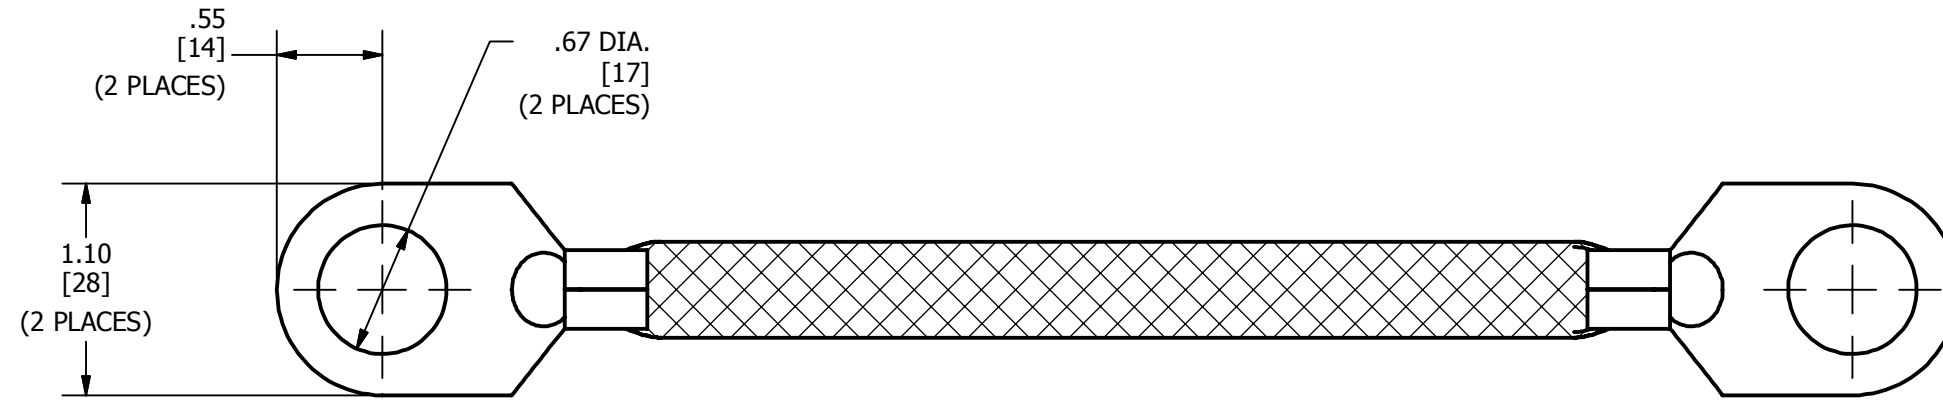

ITEM NO	CAT NO	L
50083465	BB24L36LT58	36.00
50068831	BB024L12LT58	12.00
50086711	BB024L6LT58	6.00

REV	DATE	DESCRIPTION	ECO	BY	CHK.
B	10/19/17	CREATE TABLE DRAWING	47629	GHR	TS

NOTES:

- DIMENSIONS IN BRACKETS [ ] ARE IN MILLIMETERS ROUNDED OFF TO THE NEAREST MILLIMETER, UNLESS OTHERWISE NOTED AND ARE FOR REFERENCE ONLY.
- MATERIAL:  
BRAID - TIN PLATED COPPER  
LUG - TIN PLATED COPPER
- BRAID MATERIAL IS EQUIVALENT TO #6 AWG.