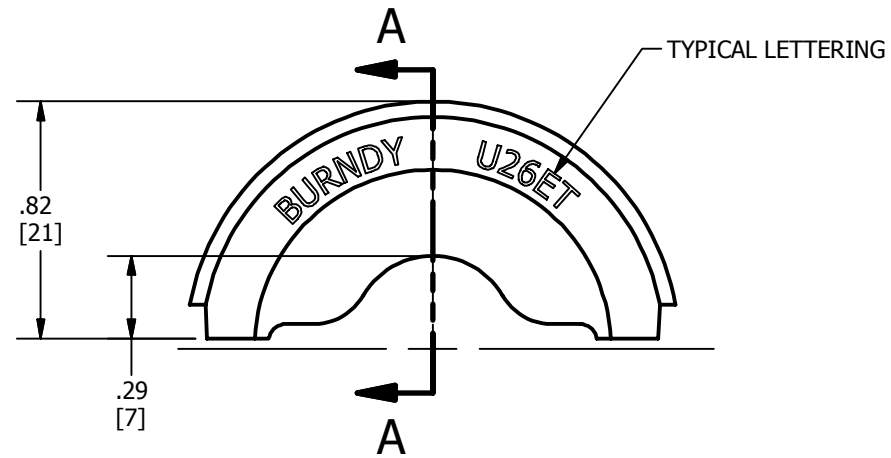

ACCOMMODATES		DIE INDEX
CONNECTOR	CONDUCTOR	
YAEV26..SERIES	AN 2/0	383

REV	DATE	DESCRIPTION	ECO	BY	C'H'K.
A	10/09/2017	NEW SALES DRAWING CREATED	47808	PB	MB

NOTES:

- DIMENSIONS IN BRACKETS [] ARE IN MILLIMETERS ROUNDED OFF TO THE NEAREST MILLIMETER, UNLESS OTHERWISE SPECIFIED AND ARE FOR REFERENCE ONLY.

TO ORDER BURNDY® PRODUCTS CALL		CIRCULAR BUTTING TWIN DIE	
UNITED STATES		ITEM NO: 421130	
1-800-346-4175 (LONDONDERRY, NH)		CAT. NO: U26ET	
CANADA:		DRAWN BY: B.PARTHIBAN 10/9/2017	
1-800-361-6975 (QUEBEC)		CHECKER: P.WASON 10/9/2017	
1-800-387-6487 (ALL OTHER PROVINCES)		DSN APRVL: P.WASON 10/9/2017	
FOR PRODUCT INFO: http://www.burndy.com		MFG APRVL: --	
		QA APRVL: C.LINDQUIST 10/10/2017	
		MKT APRVL: M.GUARRERA 10/9/2017	
		PROD FAM: --	
		DRAWING NO	
		50087011	
		REV	
		A	
		SHEET 1 OF 1	