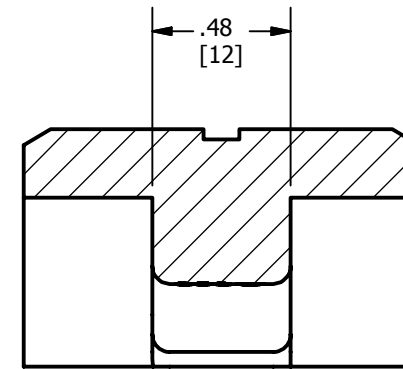

ACCOMMODATES		DIE INDEX
CONNECTOR	CONDUCTOR	
YAEV26..SERIES	AN 2/0	383

REV	DATE	DESCRIPTION	ECO	BY	C'H'K.
A	10/09/2017	NEW SALES DRAWING CREATED	47808	PB	MB

NOTES:

- DIMENSIONS IN BRACKETS [] ARE IN MILLIMETERS ROUNDED OFF TO THE NEAREST MILLIMETER, UNLESS OTHERWISE SPECIFIED AND ARE FOR REFERENCE ONLY.

TO ORDER BURNDY® PRODUCTS CALL		CIRCULAR BUTTING TWIN DIE	
UNITED STATES		ITEM NO: 421130	
1-800-346-4175 (LONDONDERRY, NH)		CAT. NO: U26ET	
CANADA:		DRAWN BY: B.PARTHIBAN 10/9/2017	
1-800-361-6975 (QUEBEC)		CHECKER: P.WASON 10/9/2017	
1-800-387-6487 (ALL OTHER PROVINCES)		DSN APRVL: P.WASON 10/9/2017	
FOR PRODUCT INFO: http://www.burndy.com		MFG APRVL: --	
		QA APRVL: C.LINDQUIST 10/10/2017	
		MKT APRVL: M.GUARRERA 10/9/2017	
		PROD FAM: --	
		DRAWING NO	
		50087011	
		REV	
		A	
		SHEET 1 OF 1	