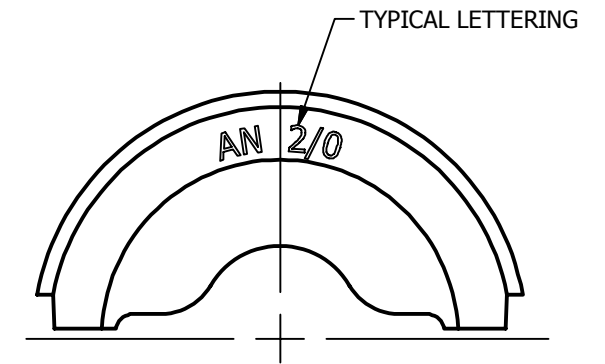

ACCOMMODATES		DIE INDEX
CONNECTOR	CONDUCTOR	
YAEV26..SERIES	AN 2/0	383

REV	DATE	DESCRIPTION	ECO	BY	C'H'K.
A	10/09/2017	NEW SALES DRAWING CREATED	47808	PB	MB

NOTES:

- DIMENSIONS IN BRACKETS [] ARE IN MILLIMETERS ROUNDED OFF TO THE NEAREST MILLIMETER, UNLESS OTHERWISE SPECIFIED AND ARE FOR REFERENCE ONLY.

TO ORDER BURNDY® PRODUCTS CALL		CIRCULAR BUTTING TWIN DIE	
UNITED STATES		ITEM NO: 421130	
1-800-346-4175 (LONDONDERRY, NH)		CAT. NO: U26ET	
CANADA:		DRAWN BY: B.PARTHIBAN 10/9/2017	
1-800-361-6975 (QUEBEC)		CHECKER: P.WASON 10/9/2017	
1-800-387-6487 (ALL OTHER PROVINCES)		DSN APRVL: P.WASON 10/9/2017	
FOR PRODUCT INFO: http://www.burndy.com		MFG APRVL: --	
		QA APRVL: C.LINDQUIST 10/10/2017	
		MKT APRVL: M.GUARRERA 10/9/2017	
		PROD FAM: --	
		DRAWING NO	
		50087011	
		REV	
		A	
		SHEET 1 OF 1	