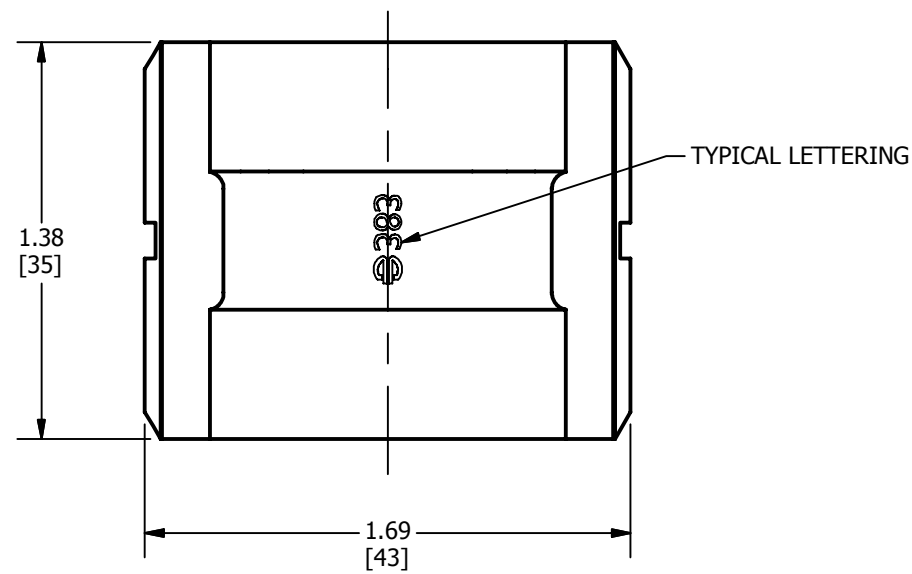

ACCOMMODATES		DIE INDEX
CONNECTOR	CONDUCTOR	
YAEV26..SERIES	AN 2/0	383

REV	DATE	DESCRIPTION	ECO	BY	C'H'K.
A	10/09/2017	NEW SALES DRAWING CREATED	47808	PB	MB

NOTES:

- DIMENSIONS IN BRACKETS [] ARE IN MILLIMETERS ROUNDED OFF TO THE NEAREST MILLIMETER, UNLESS OTHERWISE SPECIFIED AND ARE FOR REFERENCE ONLY.

TO ORDER BURNDY® PRODUCTS CALL		CIRCULAR BUTTING TWIN DIE	
UNITED STATES		ITEM NO: 421130	
1-800-346-4175 (LONDONDERRY, NH)		CAT. NO: U26ET	
CANADA:		DRAWN BY: B.PARTHIBAN 10/9/2017	
1-800-361-6975 (QUEBEC)		CHECKER: P.WASON 10/9/2017	
1-800-387-6487 (ALL OTHER PROVINCES)		DSN APRVL: P.WASON 10/9/2017	
FOR PRODUCT INFO: http://www.burndy.com		MFG APRVL: --	
		QA APRVL: C.LINDQUIST 10/10/2017	
		MKT APRVL: M.GUARRERA 10/9/2017	
		PROD FAM: --	
		DRAWING NO	
		50087011	
		REV	
		A	
		SHEET 1 OF 1	