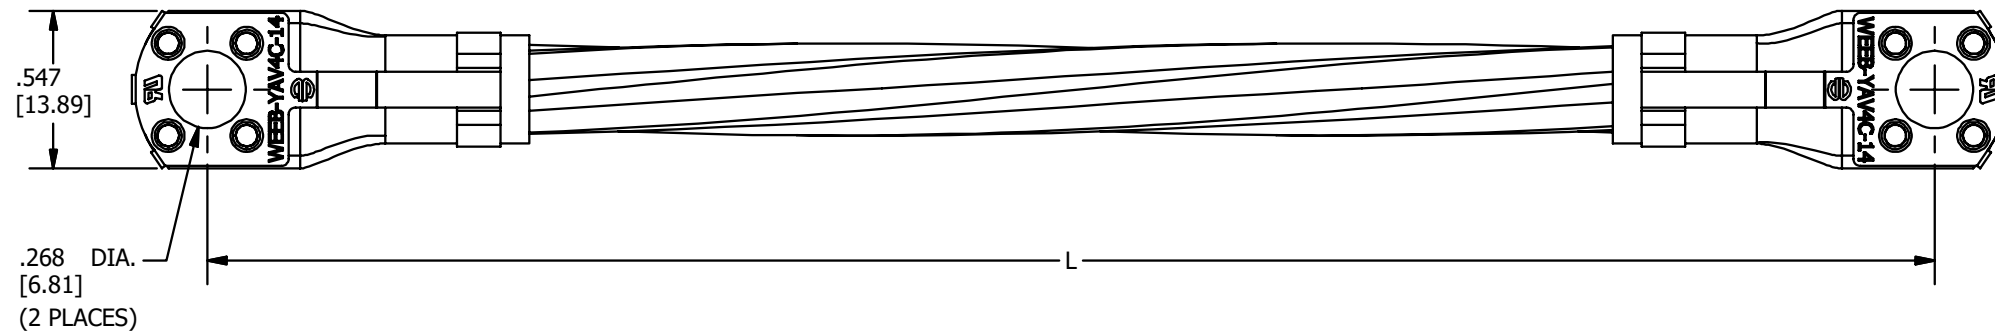

WEEB-ROPELAY BONDING JUMPER (WEEB-RLJ6C--14)			
PT NO.	ITEM NUMBER	CATALOG NO.	LENGTH "L"
1	50091184	WEEB-RLJ6C6-14	6 (152.4)
2	50091191	WEEB-RLJ6C12-14	12 (304.8)
3	50091192	WEEB-RLJ6C18-14	18 (457.2)

REV	DATE	DESCRIPTION	EC	BY	C'H'K.
B	10/30/2023	DRAWING UPDATE	221110025554	TM	EM

2 EQUIPMENT BOND  
WEEB-YAV4C-14  
(2 PLACES)

3D VIEW

**NOTES:**

- MATERIAL:  
HYLUG: TIN PLATED COPPER  
WEEB WASHER: 304 STAINLESS STEEL  
ROPELAY JUMPER: TIN PLATED COPPER (6 AWG).

2. FACTORY INSTALLATION.

- DIMENSIONS IN BRACKETS [ ] ARE IN MILLIMETERS ROUNDED OFF TO THE NEAREST MILLIMETER, UNLESS OTHERWISE SPECIFIED AND ARE FOR REFERENCE ONLY.

TO ORDER BURNDY® PRODUCTS CALL

UNITED STATES  
1-800-346-4175 (LONDONDERRY, NH)

PROD FAM:	WILEY	DRAWING NO	REV
PROJECT #:	SIZE	50091198	B
DOCUMENT TYPE: SALES	B	SHEET 1 OF 1	
REL LEVEL: Released			