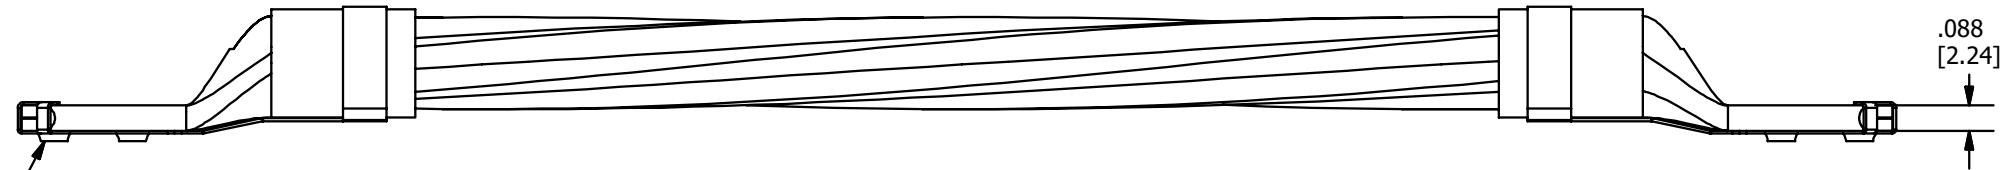

WEEB-ROPELAY BONDING JUMPER (WEEB-RLJ6C--14)			
PT NO.	ITEM NUMBER	CATALOG NO.	LENGTH "L"
1	50091184	WEEB-RLJ6C6-14	6 (152.4)
2	50091191	WEEB-RLJ6C12-14	12 (304.8)
3	50091192	WEEB-RLJ6C18-14	18 (457.2)

REV	DATE	DESCRIPTION	EC	BY	C'H'K.
B	10/30/2023	DRAWING UPDATE	221110025554	TM	EM

2 EQUIPMENT BOND  
WEEB-YAV4C-14  
(2 PLACES)

3D VIEW

**NOTES:**

- MATERIAL:  
HYLUG: TIN PLATED COPPER  
WEEB WASHER: 304 STAINLESS STEEL  
ROPELAY JUMPER: TIN PLATED COPPER (6 AWG).