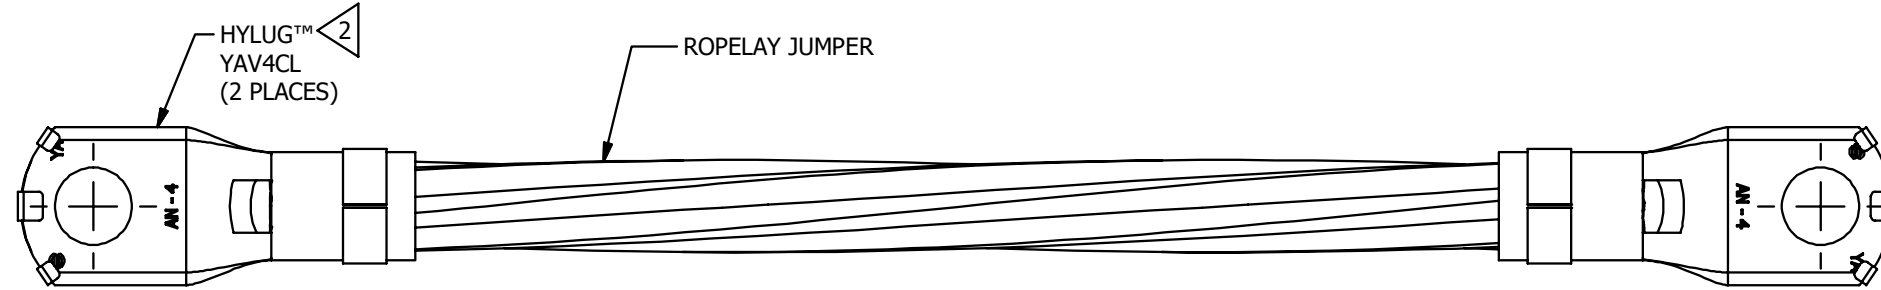

WEEB-ROPELAY BONDING JUMPER (WEEB-RLJ6C--14)			
PT NO.	ITEM NUMBER	CATALOG NO.	LENGTH "L"
1	50091184	WEEB-RLJ6C6-14	6 (152.4)
2	50091191	WEEB-RLJ6C12-14	12 (304.8)
3	50091192	WEEB-RLJ6C18-14	18 (457.2)

REV	DATE	DESCRIPTION	EC	BY	C'H'K.
B	10/30/2023	DRAWING UPDATE	221110025554	TM	EM

2 EQUIPMENT BOND  
WEEB-YAV4C-14  
(2 PLACES)

3D VIEW

**NOTES:**

- MATERIAL:  
HYLUG: TIN PLATED COPPER  
WEEB WASHER: 304 STAINLESS STEEL  
ROPELAY JUMPER: TIN PLATED COPPER (6 AWG).