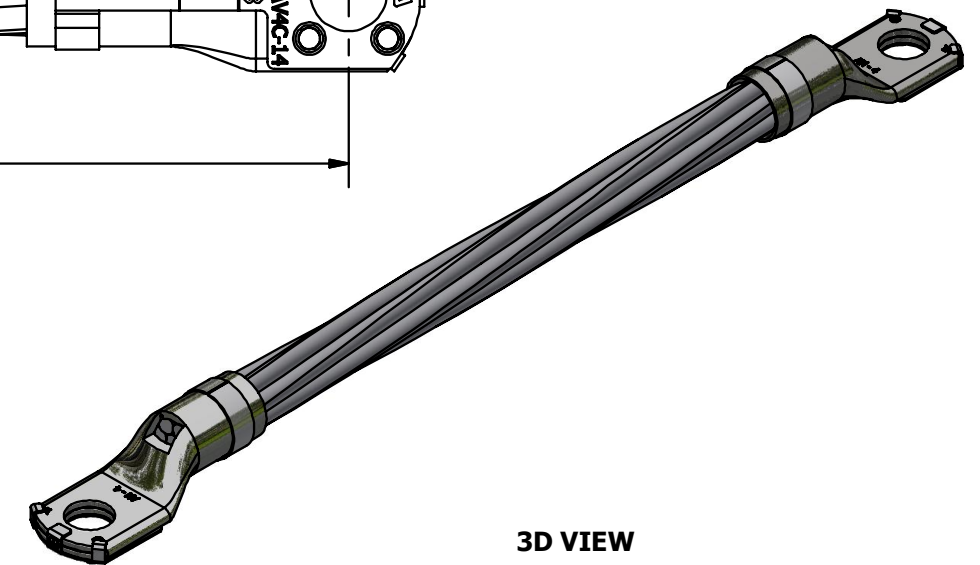

WEEB-ROPELAY BONDING JUMPER (WEEB-RLJ6C--14)			
PT NO.	ITEM NUMBER	CATALOG NO.	LENGTH "L"
1	50091184	WEEB-RLJ6C6-14	6 (152.4)
2	50091191	WEEB-RLJ6C12-14	12 (304.8)
3	50091192	WEEB-RLJ6C18-14	18 (457.2)

REV	DATE	DESCRIPTION	EC	BY	C'H'K.
B	10/30/2023	DRAWING UPDATE	221110025554	TM	EM

2 EQUIPMENT BOND  
WEEB-YAV4C-14  
(2 PLACES)

3D VIEW

**NOTES:**

- MATERIAL:  
HYLUG: TIN PLATED COPPER  
WEEB WASHER: 304 STAINLESS STEEL  
ROPELAY JUMPER: TIN PLATED COPPER (6 AWG).