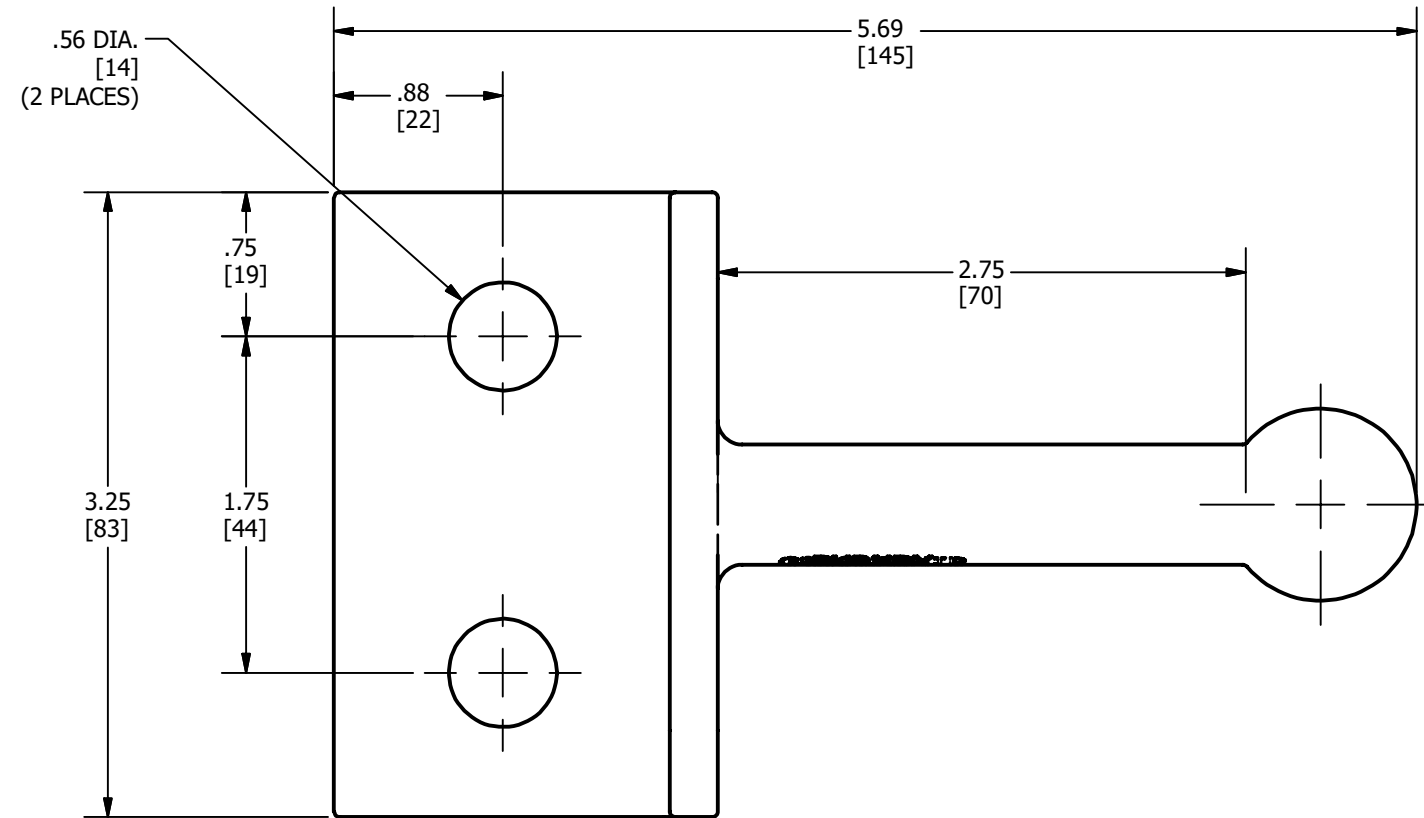

REV	DATE	DESCRIPTION	ECO	BY	C'H'K.
A	07/16/2018	NEW DRAWING CREATED	49493	TS	NJS

NOTES:

- DIMENSIONS IN BRACKETS [] ARE IN MILLIMETERS ROUNDED OFF TO THE NEAREST MILLIMETER, UNLESS OTHERWISE SPECIFIED AND ARE FOR REFERENCE ONLY.
- MATERIAL: TIN PLATED CAST COPPER.

TO ORDER BURNDY® PRODUCTS CALL
 UNITED STATES
 1-800-346-4175 (LONDONDERRY, NH)
 CANADA:
 1-800-361-6975 (QUEBEC)
 1-800-387-6487 (ALL OTHER PROVINCES)
 FOR PRODUCT INFO: <http://www.burndy.com>

GROUND STUD CONNECTOR	
ITEM NO: 50093369	
CAT. NO: GSC632NH1B	
DRAWN BY: T.SATHISH	07/16/18
CHECKER: L.TROMBLEY	08/01/18
DSN APRVL: L.TROMBLEY	08/01/18
MFG APRVL: T.WAWRZYNIK	07/27/18
QA APRVL: J.HILLMAN	07/27/18
MKT APRVL: K.ROBICHEAU	07/27/18
PROD FAM: --	DRAWING NO
PROJECT #: --	SIZE
DOCUMENT TYPE: SALES	50093368
REL LEVEL: Released	B
	SHEET 1 OF 1
	REV
	A