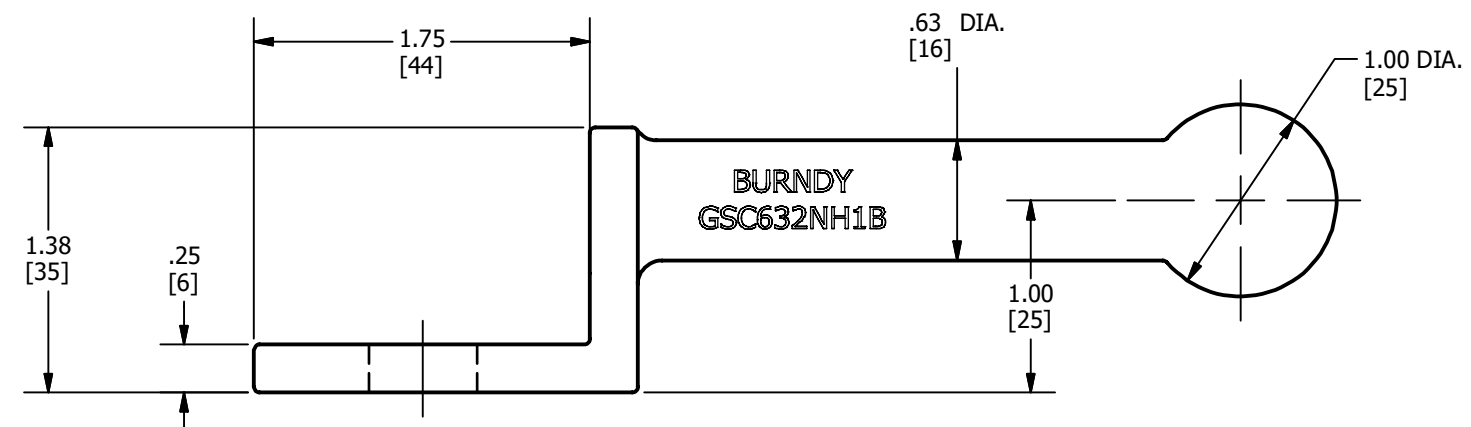

REV	DATE	DESCRIPTION	ECO	BY	C'H'K.
A	07/16/2018	NEW DRAWING CREATED	49493	TS	NJS

NOTES:

- DIMENSIONS IN BRACKETS [] ARE IN MILLIMETERS ROUNDED OFF TO THE NEAREST MILLIMETER, UNLESS OTHERWISE SPECIFIED AND ARE FOR REFERENCE ONLY.
- MATERIAL: TIN PLATED CAST COPPER.

TO ORDER BURNDY® PRODUCTS CALL
 UNITED STATES
 1-800-346-4175 (LONDONDERRY, NH)
 CANADA:
 1-800-361-6975 (QUEBEC)
 1-800-387-6487 (ALL OTHER PROVINCES)
 FOR PRODUCT INFO: <http://www.burndy.com>

GROUND STUD CONNECTOR	
ITEM NO: 50093369	
CAT. NO: GSC632NH1B	
DRAWN BY: T.SATHISH	07/16/18
CHECKER: L.TROMBLEY	08/01/18
DSN APRVL: L.TROMBLEY	08/01/18
MFG APRVL: T.WAWRZYNIK	07/27/18
QA APRVL: J.HILLMAN	07/27/18
MKT APRVL: K.ROBICHEAU	07/27/18
PROD FAM: --	DRAWING NO
PROJECT #: --	SIZE
DOCUMENT TYPE: SALES	50093368
REL LEVEL: Released	B
	SHEET 1 OF 1
	REV
	A