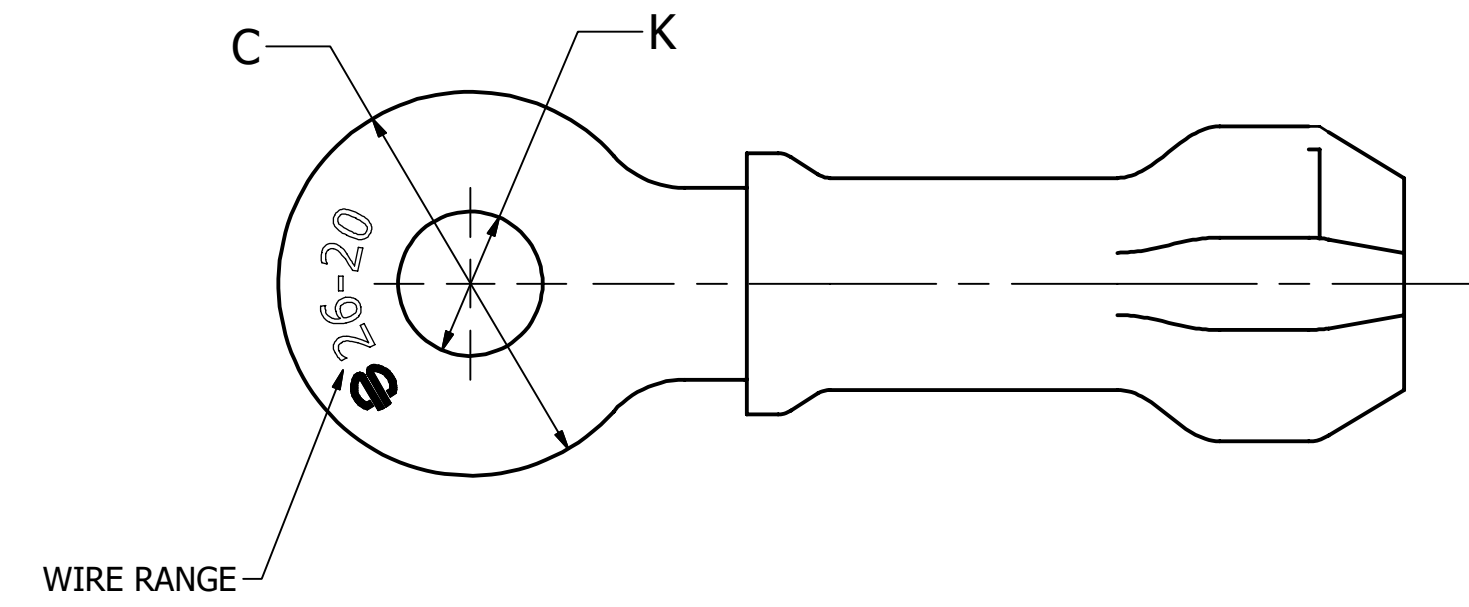

WIRE SIZE (AWG)	STUD SIZE	CATALOG NUMBER	BULK CATALOG NUMBER	TAPE MOUNTED CATALOG NUMBER 2000/REEL	AS25036 DASH NO.	SAE CLASS #		C		K		L MAX.	N		T ±.01 [±.25]	Y MAX.	Z MIN.	MAX. WIRE INSUL. DIA. ACCOM.	WIRE STRIP LENGTH ±.03 [±.8]	COLOR CODE	INSTALLATION TOOLING (ONE CRIMP)
						1	2	MAX.	MIN.	MAX.	MIN.		MAX.	MIN.							
26-20 Str. and Sol.	2	YAE22G12BOX	YAE22G12	-	-	-	-	.26 [6.5]	.24 [6.2]	.10 [2.5]	.09 [2.3]	.73 [18.6]	.13 [3.3]	.12 [3.0]	.02 [.6]	.61 [15.6]	.22 [5.6]	.10 [2.5]	5/32" [4.0]	AMBER	M8ND [N14HET25V1]
		YAE22G18BOX	YAE22G18	YAE22G18M	143	-	X	.16 [3.9]	.14 [3.7]			.68 [17.4]	.08 [2.0]	.07 [1.8]							
	4	YAE22G16BOX	YAE22G16	YAE22G16M	144	-	X	.26 [6.5]	.24 [6.2]	.12 [3.0]	.11 [2.8]	.73 [18.6]	.13 [3.3]	.12 [3.0]							
	6	YAE22G13BOX	YAE22G13	YAE22G13M	145	-	X	.32 [8.3]	.30 [7.7]	.15 [3.8]	.14 [3.6]	.82 [20.7]	.16 [4.1]	.15 [3.9]							
	8	YAE22G14BOX	YAE22G14	-	146	-	X			.18 [4.5]	.16 [4.1]										
10	YAE22G15BOX	YAE22G15	-	147	-	X			.23 [5.8]	.19 [4.8]											

REV	DATE	DESCRIPTION	ECO	BY	C'H'K.
A	09/26/2018	NEW DRAWING CREATION	49942	BK	VS

**NOTES:**

1. TERMINAL: TIN PLATED COPPER
2. INSULATION: NYLON
3. DIMENSIONS IN BRACKETS [ ] ARE IN MILLIMETERS AND ARE FOR REFERENCE ONLY.
4. DIE SETS ARE LISTED IN BRACKETS [ ] AFTER THEIR RESPECTIVE TOOLS.
5. WIRE CONNECTOR:
  - 300V MAXIMUM
  - TEMPERATURE RATING OF INSULATING MATERIAL 105°C
  - FLAME RATING: UL746C GLOW WIRE TEST
6. MEETS REQUIREMENTS OF SAE-AS7928 (MAIN OFFICE CAGE CODE NUMBER: 1NJK8)