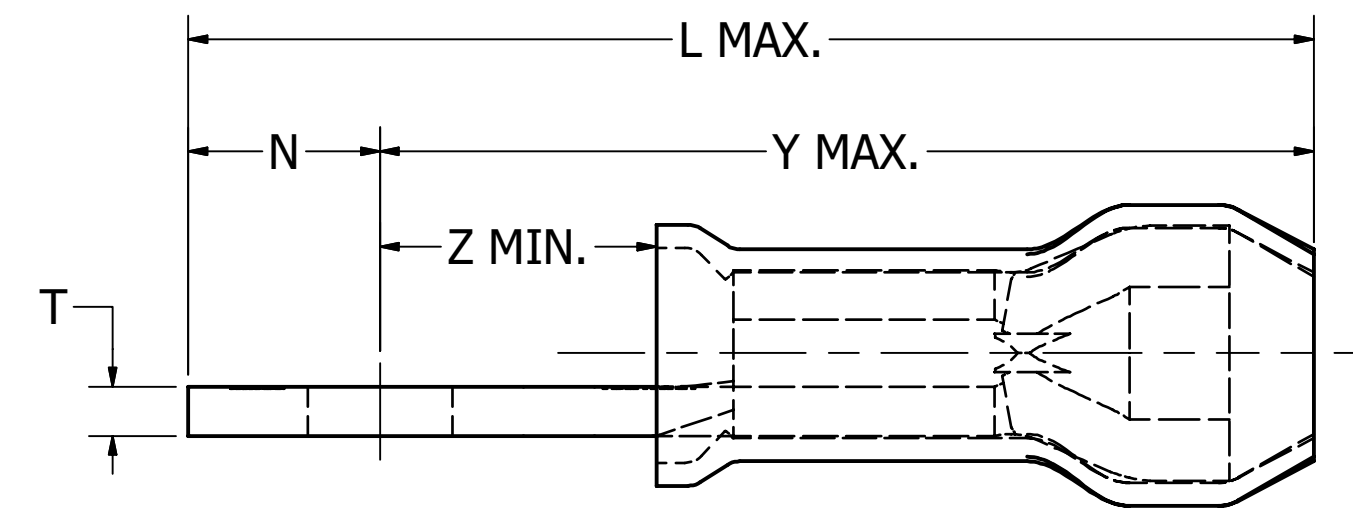

WIRE SIZE (AWG)	STUD SIZE	CATALOG NUMBER	BULK CATALOG NUMBER	TAPE MOUNTED CATALOG NUMBER 2000/REEL	AS25036 DASH NO.	SAE CLASS #		C		K		L MAX.	N		T ±.01 [±.25]	Y MAX.	Z MIN.	MAX. WIRE INSUL. DIA. ACCOM.	WIRE STRIP LENGTH ±.03 [±.8]	COLOR CODE	INSTALLATION TOOLING (ONE CRIMP)
						1	2	MAX.	MIN.	MAX.	MIN.		MAX.	MIN.							
26-20 Str. and Sol.	2	YAE22G12BOX	YAE22G12	-	-	-	-	.26 [6.5]	.24 [6.2]	.10 [2.5]	.09 [2.3]	.73 [18.6]	.13 [3.3]	.12 [3.0]	.02 [.6]	.61 [15.6]	.22 [5.6]	.10 [2.5]	5/32" [4.0]	AMBER	M8ND [N14HET25V1]
		YAE22G18BOX	YAE22G18	YAE22G18M	143	-	X	.16 [3.9]	.14 [3.7]			.68 [17.4]	.08 [2.0]	.07 [1.8]							
	4	YAE22G16BOX	YAE22G16	YAE22G16M	144	-	X	.26 [6.5]	.24 [6.2]	.12 [3.0]	.11 [2.8]	.73 [18.6]	.13 [3.3]	.12 [3.0]							
	6	YAE22G13BOX	YAE22G13	YAE22G13M	145	-	X	.32 [8.3]	.30 [7.7]	.15 [3.8]	.14 [3.6]	.82 [20.7]	.16 [4.1]	.15 [3.9]							
	8	YAE22G14BOX	YAE22G14	-	146	-	X			.18 [4.5]	.16 [4.1]										
10	YAE22G15BOX	YAE22G15	-	147	-	X			.23 [5.8]	.19 [4.8]											

REV	DATE	DESCRIPTION	ECO	BY	C'H'K.
A	09/26/2018	NEW DRAWING CREATION	49942	BK	VS

**NOTES:**

1. TERMINAL: TIN PLATED COPPER
2. INSULATION: NYLON
3. DIMENSIONS IN BRACKETS [ ] ARE IN MILLIMETERS AND ARE FOR REFERENCE ONLY.
4. DIE SETS ARE LISTED IN BRACKETS [ ] AFTER THEIR RESPECTIVE TOOLS.
5. WIRE CONNECTOR:
  - 300V MAXIMUM
  - TEMPERATURE RATING OF INSULATING MATERIAL 105°C
  - FLAME RATING: UL746C GLOW WIRE TEST
6. MEETS REQUIREMENTS OF SAE-AS7928 (MAIN OFFICE CAGE CODE NUMBER: 1NJK8)