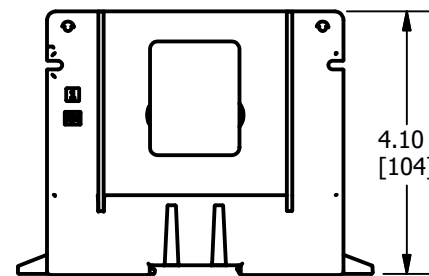

600V VOLTAGE RATING

CONTACT CUSTOMER SERVICE FOR ALTERNATE CONFIGURATIONS AT TELEPHONE NUMBER 1 800 346-4175

RUN SIDE

DOUBLE WIDE STYLE

TAP SIDE

BDB L CS 10 L V 1 DW

- DOUBLE WIDE
- NUMBER OF POLES (1,2 OR 3)
- TAP CONFIGURATION IDENTIFIER (SEE TABLE)
- L FOLLOWING DIGIT FOR LAY-IN
- RUN CONFIGURATION IDENTIFIER (SEE TABLE)
- CONFIGURABLE SERIES
- LARGE SIZE
- BURNDY DISTRIBUTION BLOCK

**NOTES:**

- DIMENSIONS IN BRACKETS [ ] ARE IN MILLIMETERS ROUNDED OFF TO THE NEAREST MILLIMETER, UNLESS OTHERWISE SPECIFIED AND ARE FOR REFERENCE ONLY.
- MATERIALS: BASE AND POLE SEPERATING SIDES - NYLON 6/6  
BLOCK AND RETENTION SCREWS - TIN PLATED ALUMINUM  
BLOCK MOUNTING HARDWARE - STAINLESS STEEL