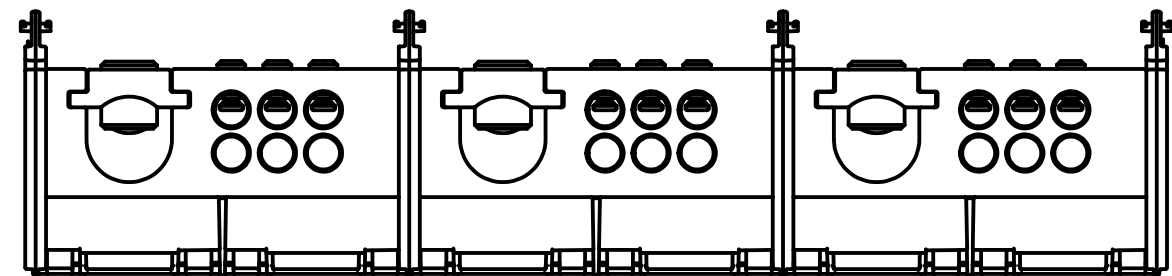

600V VOLTAGE RATING

CONTACT CUSTOMER SERVICE FOR ALTERNATE CONFIGURATIONS AT TELEPHONE NUMBER 1 800 346-4175

RUN SIDE

DOUBLE WIDE STYLE

TAP SIDE

BDB L CS 10 L V 1 DW

- DOUBLE WIDE
- NUMBER OF POLES (1,2 OR 3)
- TAP CONFIGURATION IDENTIFIER (SEE TABLE)
- L FOLLOWING DIGIT FOR LAY-IN
- RUN CONFIGURATION IDENTIFIER (SEE TABLE)
- CONFIGURABLE SERIES
- LARGE SIZE
- BURNDY DISTRIBUTION BLOCK

**NOTES:**

- DIMENSIONS IN BRACKETS [ ] ARE IN MILLIMETERS ROUNDED OFF TO THE NEAREST MILLIMETER, UNLESS OTHERWISE SPECIFIED AND ARE FOR REFERENCE ONLY.
- MATERIALS: BASE AND POLE SEPERATING SIDES - NYLON 6/6  
BLOCK AND RETENTION SCREWS - TIN PLATED ALUMINUM  
BLOCK MOUNTING HARDWARE - STAINLESS STEEL