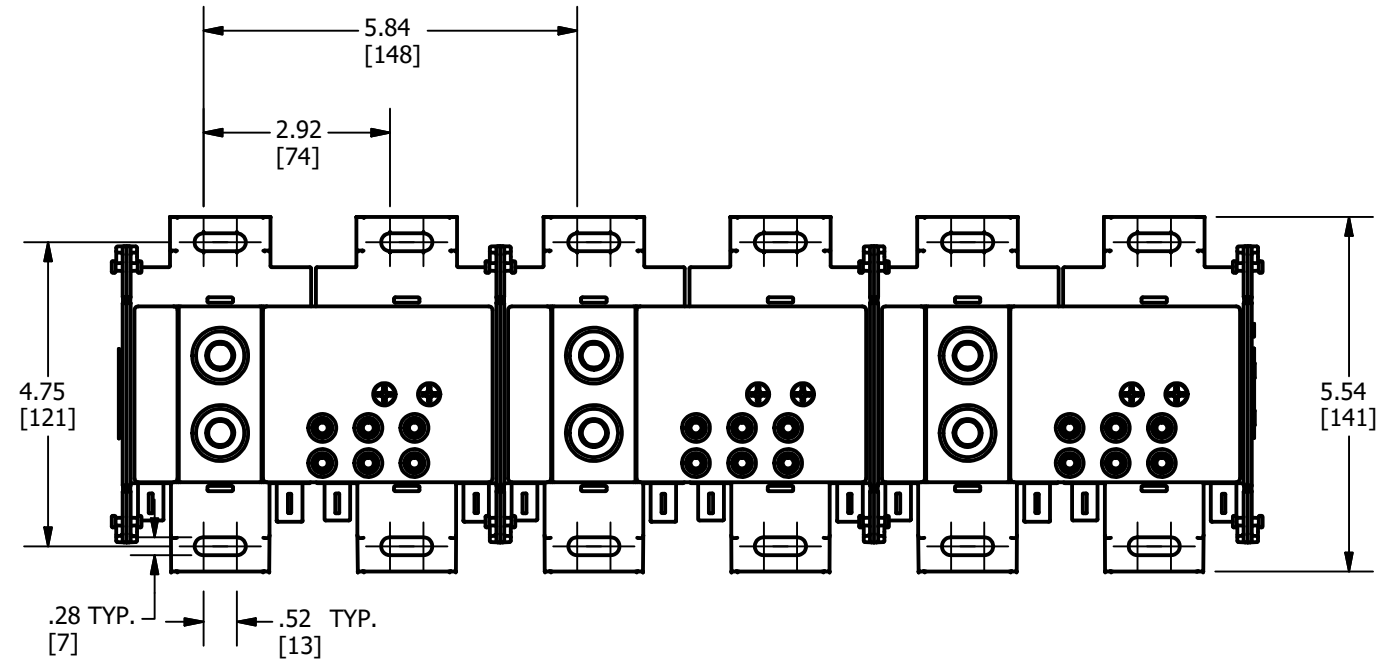

REV	DATE	DESCRIPTION	ECO	BY	C'H'K.
B	10/22/2019	UPDATED DRAWING	52366	JL	TR

**FEATURES:**

ACCOMMODATES BOTH FLEX AND CODE CONDUCTORS

cULus LISTED TO UL1953 (FILE# E74460)

AL9CU RATED

100ka SCCR RATING WITH CORRECT FUSING

600V VOLTAGE RATING

CONTACT CUSTOMER SERVICE FOR ALTERNATE CONFIGURATIONS AT TELEPHONE NUMBER 1 800 346-4175

RUN SIDE

DOUBLE WIDE STYLE

TAP SIDE

BDB L CS 10 L V 1 DW

- DOUBLE WIDE
- NUMBER OF POLES (1,2 OR 3)
- TAP CONFIGURATION IDENTIFIER (SEE TABLE)
- L FOLLOWING DIGIT FOR LAY-IN
- RUN CONFIGURATION IDENTIFIER (SEE TABLE)
- CONFIGURABLE SERIES
- LARGE SIZE
- BURNDY DISTRIBUTION BLOCK

**NOTES:**

- DIMENSIONS IN BRACKETS [ ] ARE IN MILLIMETERS ROUNDED OFF TO THE NEAREST MILLIMETER, UNLESS OTHERWISE SPECIFIED AND ARE FOR REFERENCE ONLY.
- MATERIALS: BASE AND POLE SEPERATING SIDES - NYLON 6/6  
BLOCK AND RETENTION SCREWS - TIN PLATED ALUMINUM  
BLOCK MOUNTING HARDWARE - STAINLESS STEEL