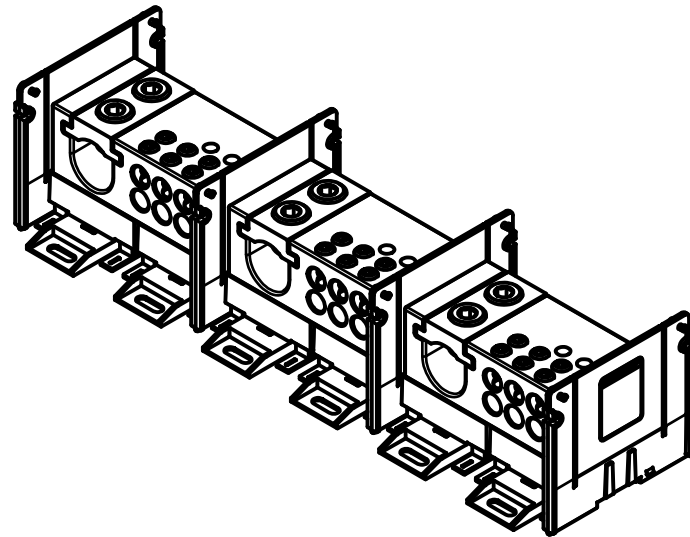

REV	DATE	DESCRIPTION	ECO	BY	C'H'K.
B	10/22/2019	UPDATED DRAWING	52366	JL	TR

**FEATURES:**

ACCOMMODATES BOTH FLEX AND CODE CONDUCTORS

cULus LISTED TO UL1953 (FILE# E74460)

AL9CU RATED

100ka SCCR RATING WITH CORRECT FUSING

600V VOLTAGE RATING

CONTACT CUSTOMER SERVICE FOR ALTERNATE CONFIGURATIONS AT TELEPHONE NUMBER 1 800 346-4175

RUN SIDE

DOUBLE WIDE STYLE

TAP SIDE

BDB L CS 10 L V 1 DW

- DOUBLE WIDE
- NUMBER OF POLES (1,2 OR 3)
- TAP CONFIGURATION IDENTIFIER (SEE TABLE)
- L FOLLOWING DIGIT FOR LAY-IN
- RUN CONFIGURATION IDENTIFIER (SEE TABLE)
- CONFIGURABLE SERIES
- LARGE SIZE
- BURNDY DISTRIBUTION BLOCK

**NOTES:**

- DIMENSIONS IN BRACKETS [ ] ARE IN MILLIMETERS ROUNDED OFF TO THE NEAREST MILLIMETER, UNLESS OTHERWISE SPECIFIED AND ARE FOR REFERENCE ONLY.
- MATERIALS: BASE AND POLE SEPERATING SIDES - NYLON 6/6  
BLOCK AND RETENTION SCREWS - TIN PLATED ALUMINUM  
BLOCK MOUNTING HARDWARE - STAINLESS STEEL