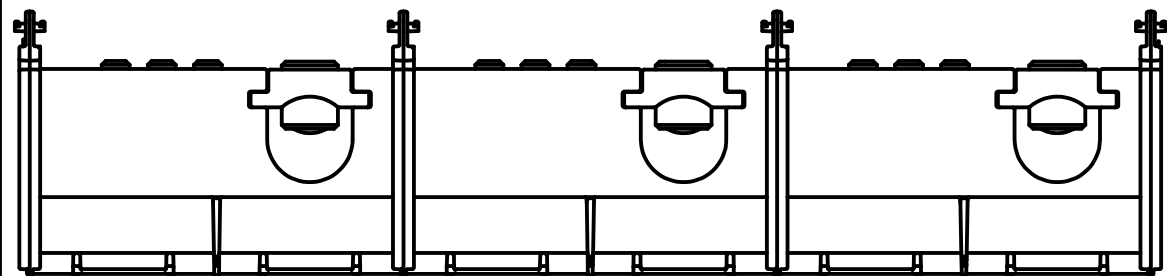

REV	DATE	DESCRIPTION	ECO	BY	C'H'K.
B	10/22/2019	UPDATED DRAWING	52366	JL	TR

FEATURES:

ACCOMMODATES BOTH FLEX AND CODE CONDUCTORS

cULus LISTED TO UL1953 (FILE# E74460)

AL9CU RATED

100ka SCCR RATING WITH CORRECT FUSING

600V VOLTAGE RATING

CONTACT CUSTOMER SERVICE FOR ALTERNATE CONFIGURATIONS AT TELEPHONE NUMBER 1 800 346-4175

RUN SIDE