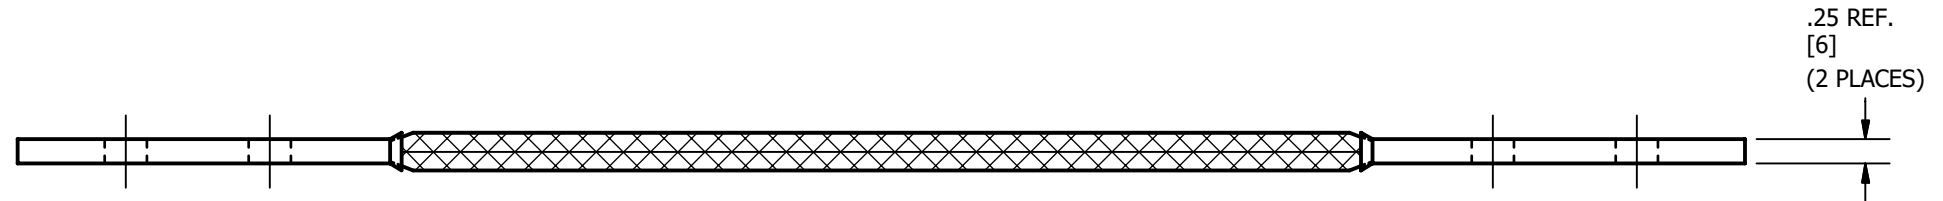

REV	DATE	DESCRIPTION	ECO	BY	C'H'K.
A	08/19/2020	NEW DRAWING CREATED	54021	SS	PB

NOTES:

- MATERIAL:  
 FERRULE : TIN PLATED COPPER  
 BRAID : TIN PLATED COPPER
- DIMENSIONS IN BRACKETS [ ] ARE IN MILLIMETERS ROUNDED OFF TO THE NEAREST MILLIMETER, UNLESS OTHERWISE NOTED, AND ARE FOR REFERENCE ONLY.

TO ORDER BURNDY® PRODUCTS CALL		BRAID	
UNITED STATES 1-800-346-4175 (LONDONDERRY, NH)		ITEM NO: 26001077	
CANADA: 1-800-361-6975 (QUEBEC) 1-800-387-6487 (ALL OTHER PROVINCES)		CAT. NO: B2E18NZ4TN	
FOR PRODUCT INFO: <a href="http://www.burndy.com">http://www.burndy.com</a>		DRAWN BY: M.SAURABH 8/19/2020	
		CHECKER: S.CARBONNEAU 9/15/2020	
		DSN APRVL: S.CARBONNEAU 9/15/2020	
		MFG APRVL: --	
		QA APRVL: G.REDFIELD 9/23/2020	
		MKT APRVL: K.ROBICHEAU 9/17/2020	
		PROD FAM: MECHANICAL GROUNDING	
		DRAWING NO	
		50115814	
		REV	
		A	
		SHEET 1 OF 1	