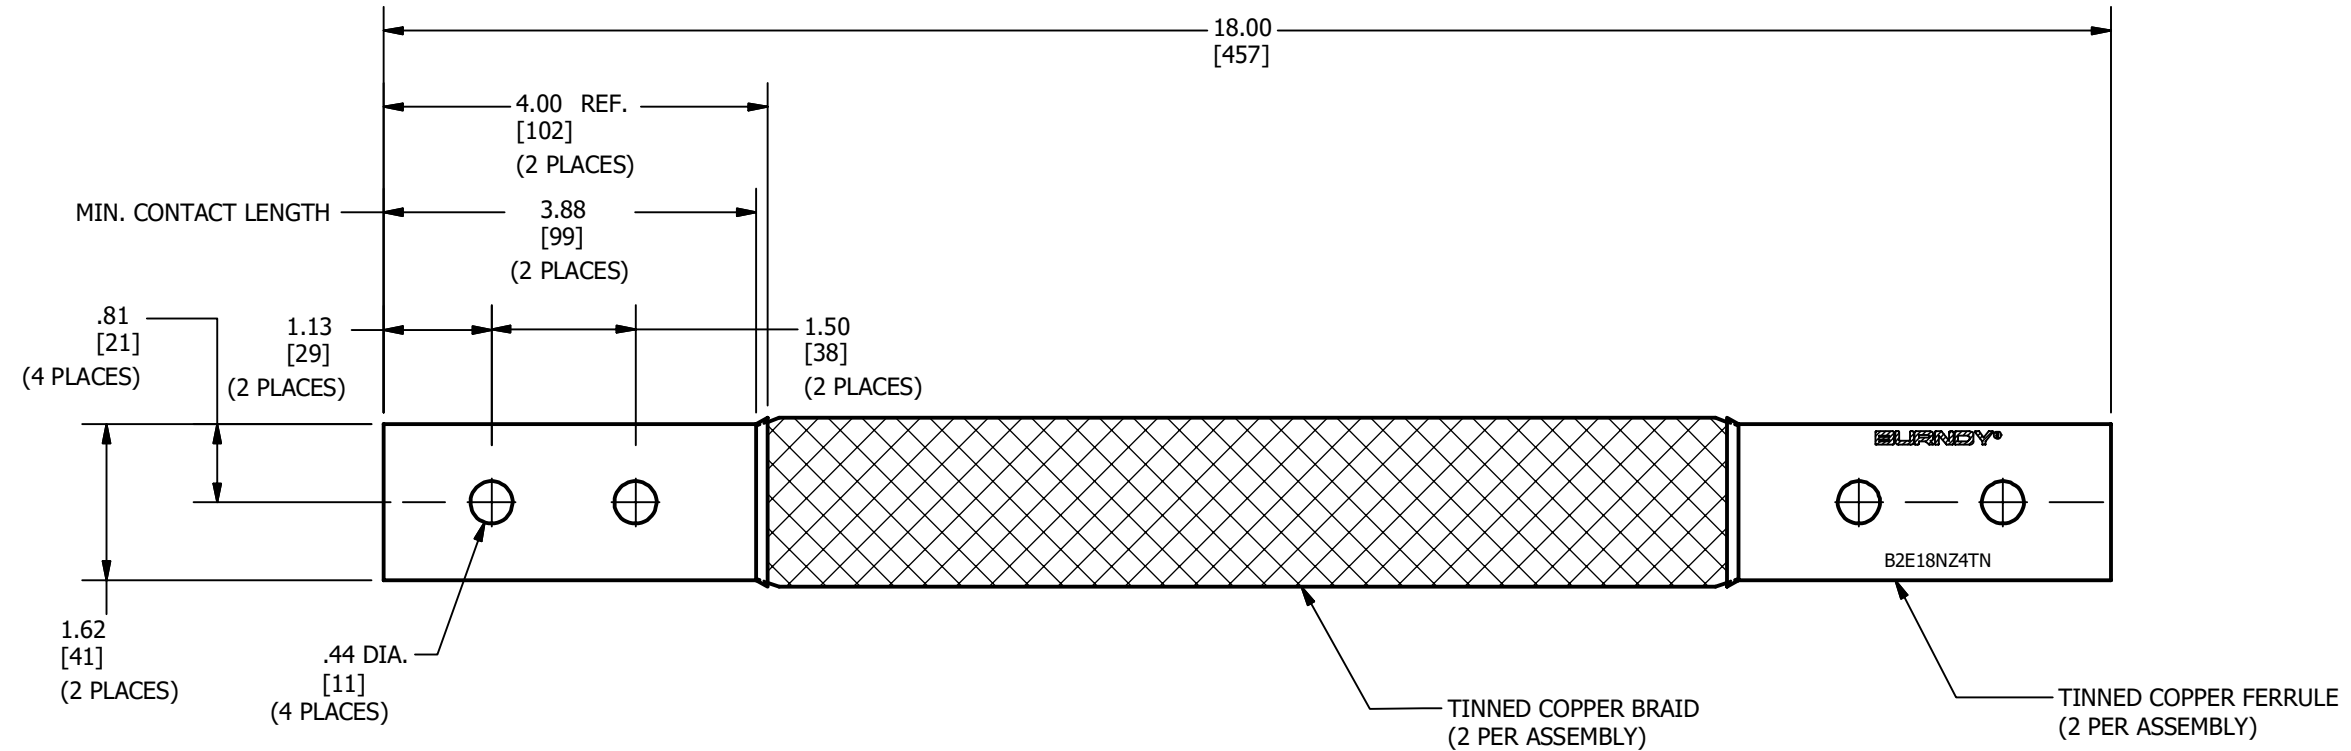

REV	DATE	DESCRIPTION	ECO	BY	C'H'K.
A	08/19/2020	NEW DRAWING CREATED	54021	SS	PB

NOTES:

- MATERIAL:  
 FERRULE : TIN PLATED COPPER  
 BRAID : TIN PLATED COPPER
- DIMENSIONS IN BRACKETS [ ] ARE IN MILLIMETERS ROUNDED OFF TO THE NEAREST MILLIMETER, UNLESS OTHERWISE NOTED, AND ARE FOR REFERENCE ONLY.

TO ORDER BURNDY® PRODUCTS CALL		BRAID	
UNITED STATES 1-800-346-4175 (LONDONDERRY, NH)		ITEM NO: 26001077	
CANADA: 1-800-361-6975 (QUEBEC) 1-800-387-6487 (ALL OTHER PROVINCES)		CAT. NO: B2E18NZ4TN	
FOR PRODUCT INFO: <a href="http://www.burndy.com">http://www.burndy.com</a>		DRAWN BY: M.SAURABH 8/19/2020	
		CHECKER: S.CARBONNEAU 9/15/2020	
		DSN APRVL: S.CARBONNEAU 9/15/2020	
		MFG APRVL: --	
		QA APRVL: G.REDFIELD 9/23/2020	
		MKT APRVL: K.ROBICHEAU 9/17/2020	
		PROD FAM: MECHANICAL GROUNDING	
		DRAWING NO	
		50115814	
		REV	
		A	
		SHEET 1 OF 1	