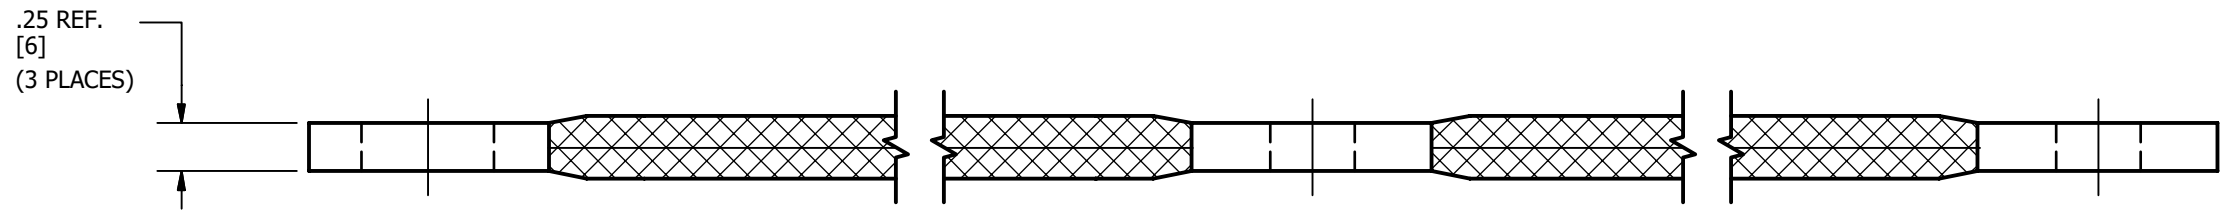

REV	DATE	DESCRIPTION	ECO	BY	C'H.K.
A	08/19/2020	NEW DRAWING CREATED	54021	SS	PB

NOTES:

- MATERIAL:
 FERRULE : TIN PLATED COPPER
 BRAID : TIN PLATED COPPER
- DIMENSIONS IN BRACKETS [] ARE IN MILLIMETERS ROUNDED OFF TO THE NEAREST MILLIMETER, UNLESS OTHERWISE NOTED, AND ARE FOR REFERENCE ONLY.

TO ORDER BURNDY® PRODUCTS CALL		BRAID	
UNITED STATES 1-800-346-4175 (LONDONDERRY, NH)		ITEM NO: 33201M	
CANADA: 1-800-361-6975 (QUEBEC) 1-800-387-6487 (ALL OTHER PROVINCES)		CAT. NO: B2D21G58TN	
FOR PRODUCT INFO: http://www.burndy.com		DRAWN BY: M.SAJRABH 8/19/2020	
		CHECKER: S.CARBONNEAU 9/15/2020	
		DSN APRVL: S.CARBONNEAU 9/15/2020	
		MFG APRVL: --	
		QA APRVL: G.REDFIELD 9/23/2020	
		MKT APRVL: K.ROBICHEAU 9/17/2020	
PROD FAM: MECHANICAL GROUNDING	DRAWING NO	REV	
PROJECT #: --	SIZE	50115815	A
DOCUMENT TYPE: SALES	B	SHEET 1 OF 1	
REL LEVEL: Released			