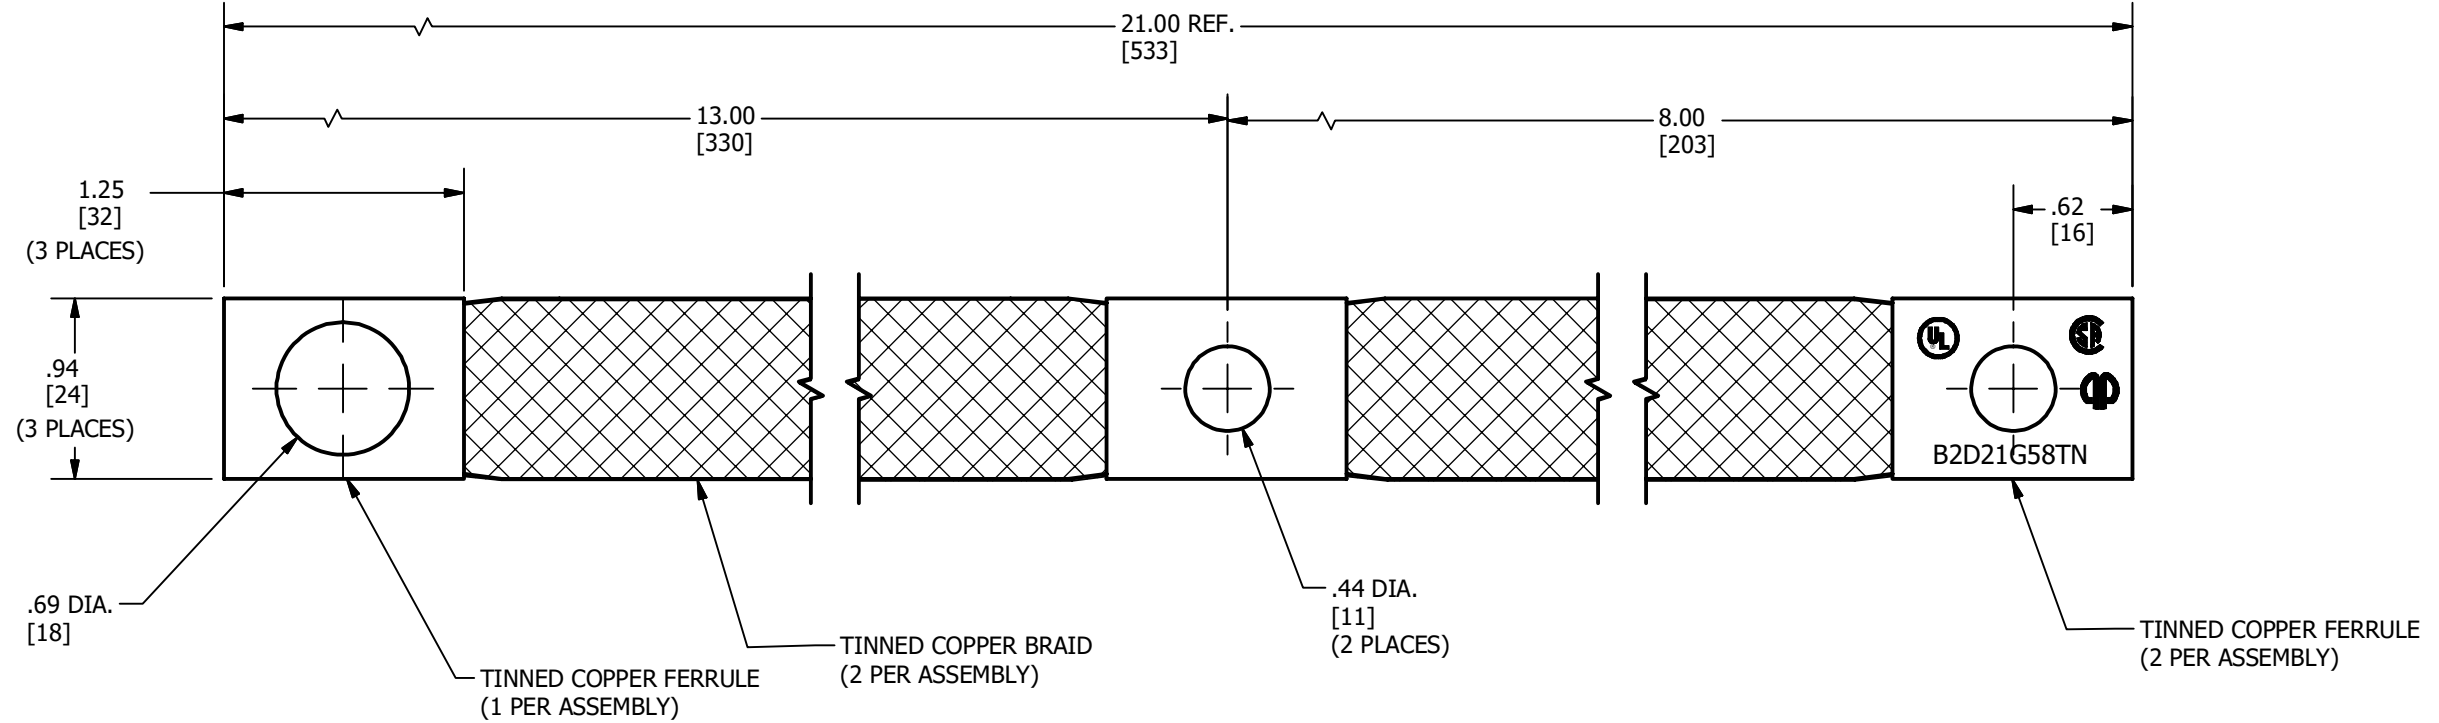

REV	DATE	DESCRIPTION	ECO	BY	C'H.K.
A	08/19/2020	NEW DRAWING CREATED	54021	SS	PB

NOTES:

- MATERIAL:
 FERRULE : TIN PLATED COPPER
 BRAID : TIN PLATED COPPER
- DIMENSIONS IN BRACKETS [] ARE IN MILLIMETERS ROUNDED OFF TO THE NEAREST MILLIMETER, UNLESS OTHERWISE NOTED, AND ARE FOR REFERENCE ONLY.

TO ORDER BURNDY® PRODUCTS CALL		BRAID	
UNITED STATES 1-800-346-4175 (LONDONDERRY, NH)		ITEM NO: 33201M	
CANADA: 1-800-361-6975 (QUEBEC) 1-800-387-6487 (ALL OTHER PROVINCES)		CAT. NO: B2D21G58TN	
FOR PRODUCT INFO: http://www.burndy.com		DRAWN BY: M.SAJRABH 8/19/2020	
		CHECKER: S.CARBONNEAU 9/15/2020	
		DSN APRVL: S.CARBONNEAU 9/15/2020	
		MFG APRVL: --	
		QA APRVL: G.REDFIELD 9/23/2020	
		MKT APRVL: K.ROBICHEAU 9/17/2020	
PROD FAM: MECHANICAL GROUNDING	DRAWING NO	REV	
PROJECT #: --	SIZE	50115815	A
DOCUMENT TYPE: SALES	B	SHEET 1 OF 1	
REL LEVEL: Released			