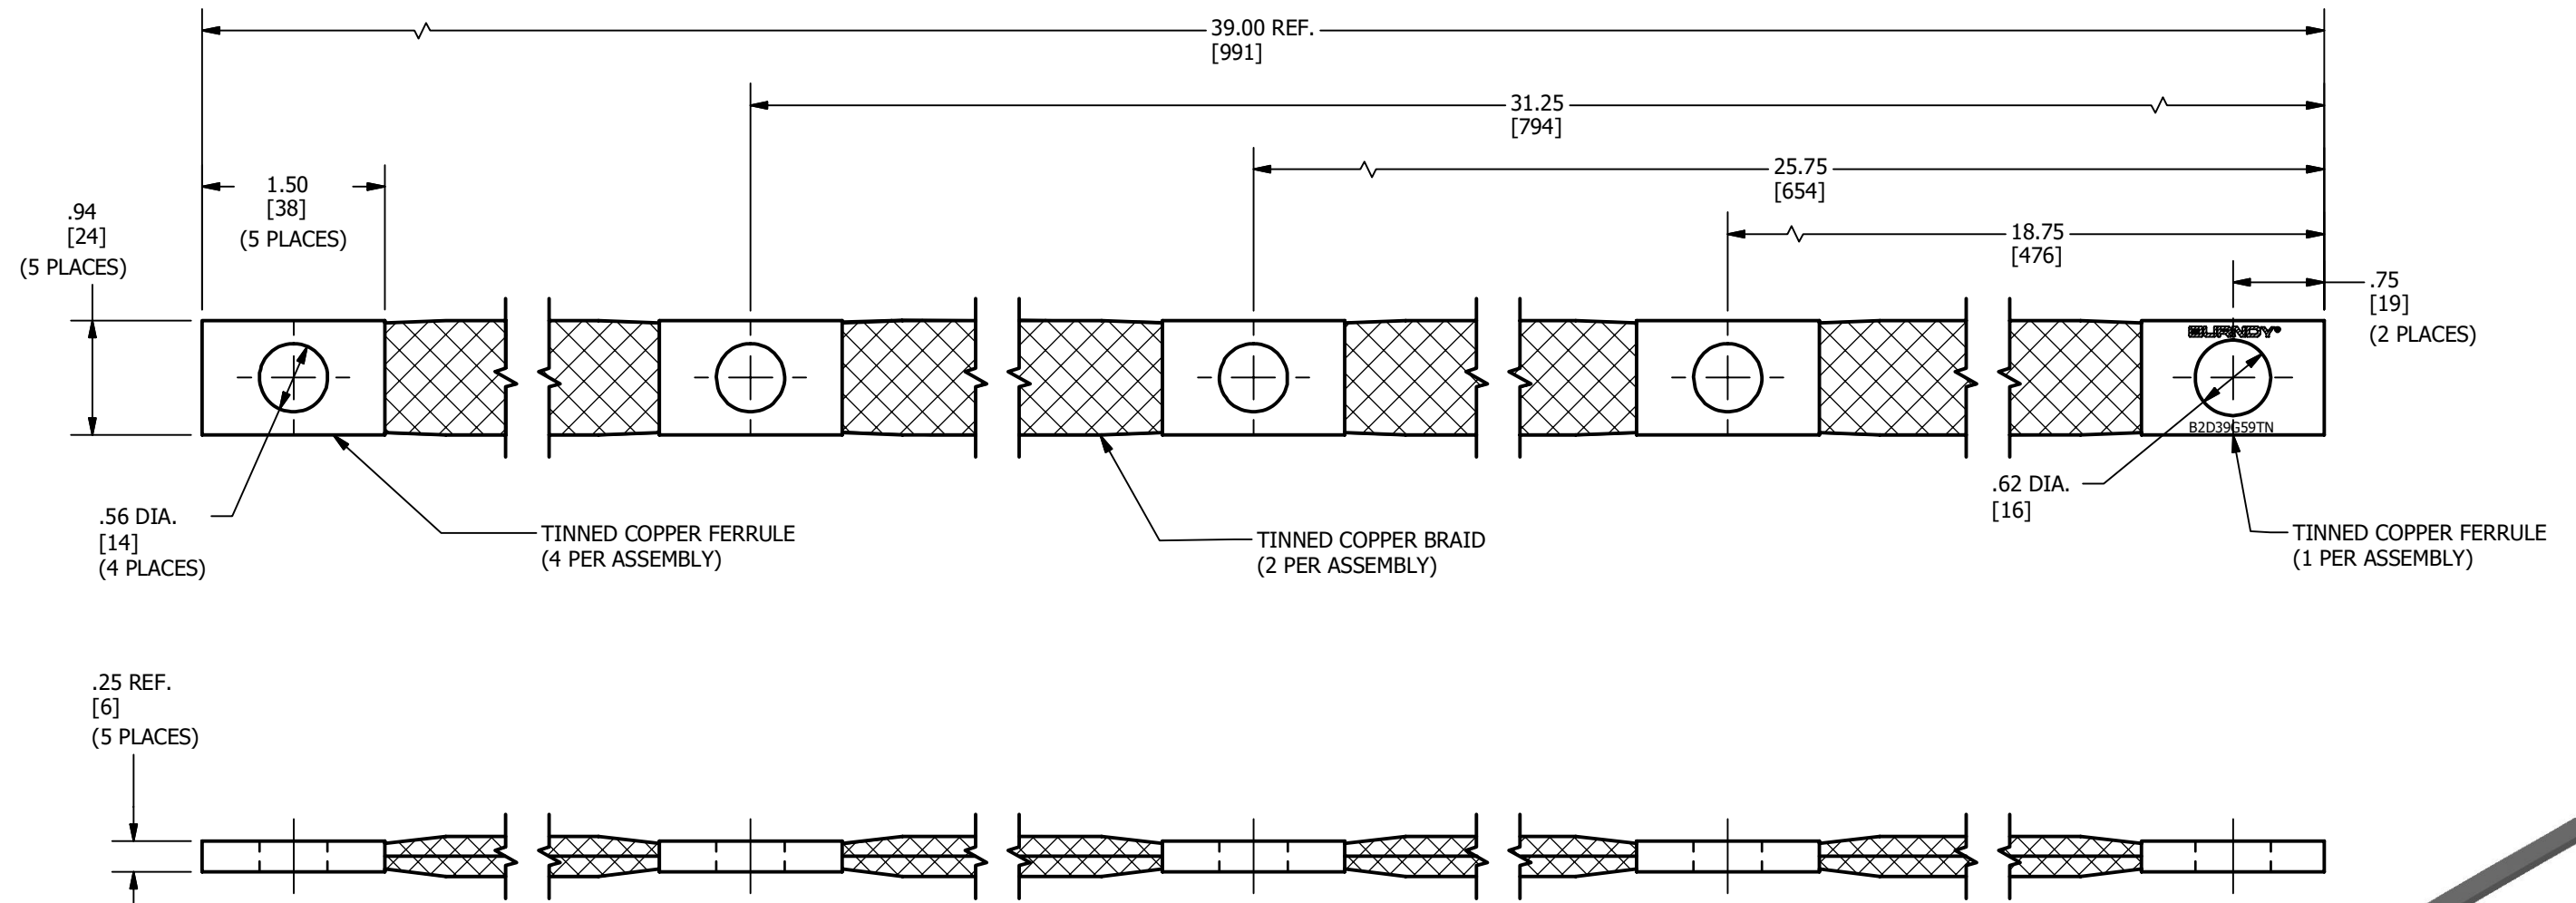

REV	DATE	DESCRIPTION	ECO	BY	C'H'K.
A	08/13/2020	NEW DRAWING CREATED	54021	SS	PB

NOTES:

- MATERIAL:
 FERRULE : TIN PLATED COPPER
 BRAID : TIN PLATED COPPER
- DIMENSIONS IN BRACKETS [] ARE IN MILLIMETERS ROUNDED OFF TO THE NEAREST MILLIMETER, UNLESS OTHERWISE NOTED, AND ARE FOR REFERENCE ONLY.

TO ORDER BURNDY® PRODUCTS CALL
 UNITED STATES
 1-800-346-4175 (LONDONDERRY, NH)
 CANADA:
 1-800-361-6975 (QUEBEC)
 1-800-387-6487 (ALL OTHER PROVINCES)
 FOR PRODUCT INFO: <http://www.burndy.com>

BRAID		DRAWING NO		REV
ITEM NO: 33201L		50115821		A
CAT. NO: B2D39G59TN		SIZE		B
DRAWN BY: M.SAURABH	8/13/2020	PROJECT #:		
CHECKER: S.CARBONNEAU	9/15/2020	REL LEVEL: Released		
DSN APRVL: S.CARBONNEAU	9/15/2020	MKT APRVL: K.ROBICHEAU		9/17/2020
MFG APRVL: --		QA APRVL: G.REDFIELD		9/23/2020
PROD FAM: MECHANICAL GROUNDING		SHEET 1 OF 1		