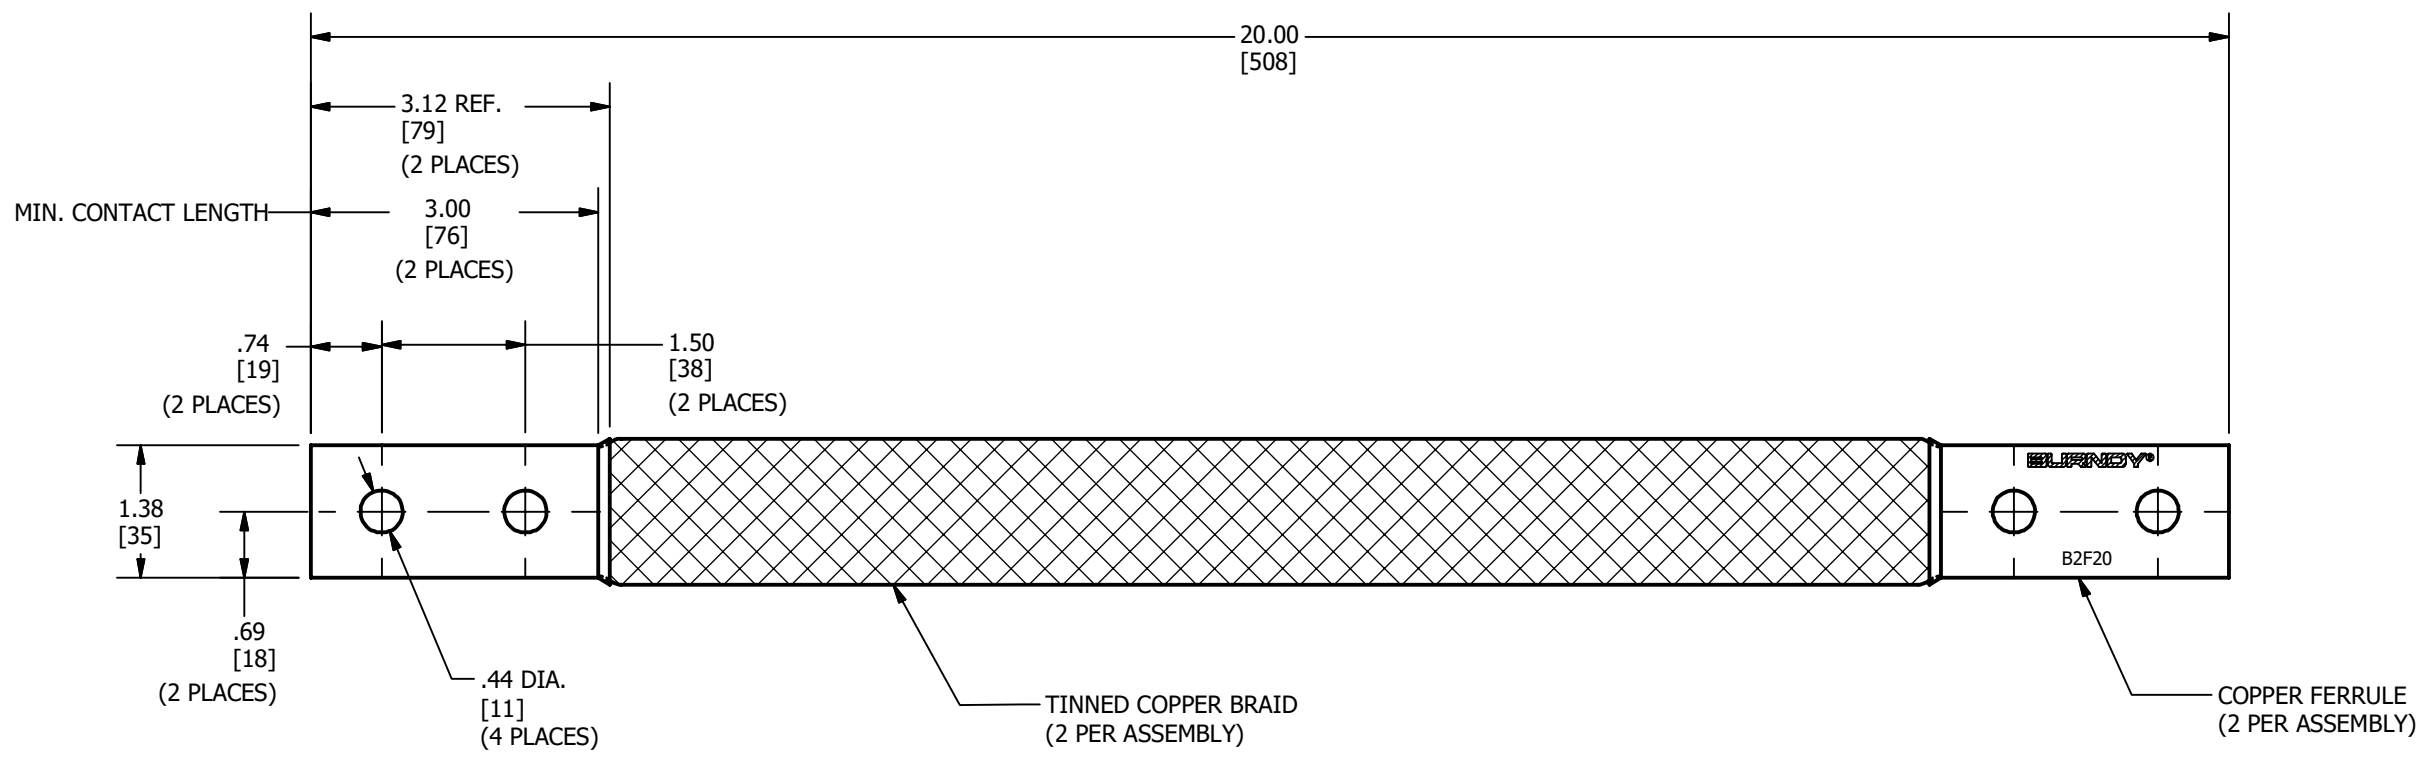

REV	DATE	DESCRIPTION	ECO	BY	C'H'K.
A	09/10/2020	NEW DRAWING CREATED	54234	SS	PB

NOTES:

- MATERIAL:
 FERRULE : COPPER
 BRAID : TIN PLATED COPPER
- DIMENSIONS IN BRACKETS [] ARE IN MILLIMETERS ROUNDED OFF TO THE NEAREST MILLIMETER, UNLESS OTHERWISE NOTED, AND ARE FOR REFERENCE ONLY.

TO ORDER BURNDY® PRODUCTS CALL		BRAID	
UNITED STATES 1-800-346-4175 (LONDONDERRY, NH)		ITEM NO: 3320QF	
CANADA: 1-800-361-6975 (QUEBEC) 1-800-387-6487 (ALL OTHER PROVINCES)		CAT. NO: B2F20	
FOR PRODUCT INFO: http://www.burndy.com		DRAWN BY: M.SAURABH 09/10/2020	
		CHECKER: S.CARBONNEAU 11/10/2020	
		DSN APRVL: S.CARBONNEAU 11/10/2020	
		MFG APRVL: --	
		QA APRVL: G.REDFIELD 11/07/2020	
		MKT APRVL: K.ROBICHEAU 11/06/2020	
		PROD FAM: MECHANICAL GROUNDING	
		DRAWING NO	
		50115826	
		REV	
		A	
		SHEET 1 OF 1	