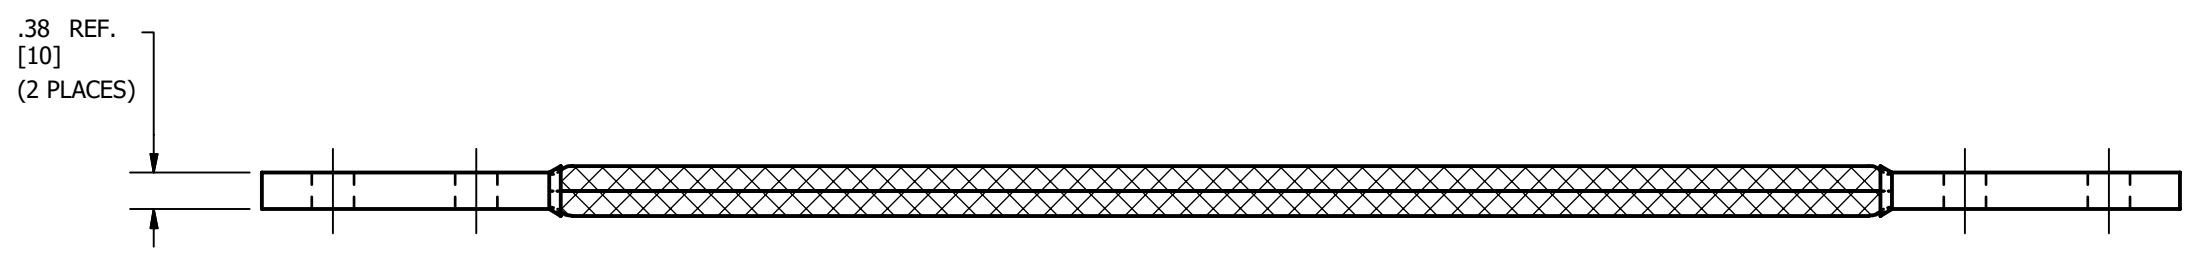

REV	DATE	DESCRIPTION	ECO	BY	C'H'K.
A	09/10/2020	NEW DRAWING CREATED	54234	SS	PB

NOTES:

- MATERIAL:
 FERRULE : COPPER
 BRAID : TIN PLATED COPPER
- DIMENSIONS IN BRACKETS [] ARE IN MILLIMETERS ROUNDED OFF TO THE NEAREST MILLIMETER, UNLESS OTHERWISE NOTED, AND ARE FOR REFERENCE ONLY.

TO ORDER BURNDY® PRODUCTS CALL		BRAID	
UNITED STATES 1-800-346-4175 (LONDONDERRY, NH)		ITEM NO: 3320QF	
CANADA: 1-800-361-6975 (QUEBEC) 1-800-387-6487 (ALL OTHER PROVINCES)		CAT. NO: B2F20	
FOR PRODUCT INFO: http://www.burndy.com		DRAWN BY: M.SAURABH 09/10/2020	
		CHECKER: S.CARBONNEAU 11/10/2020	
		DSN APRVL: S.CARBONNEAU 11/10/2020	
		MFG APRVL: --	
		QA APRVL: G.REDFIELD 11/07/2020	
		MKT APRVL: K.ROBICHEAU 11/06/2020	
		PROD FAM: MECHANICAL GROUNDING	
		DRAWING NO	
		50115826	
		REV	
		A	
		SHEET 1 OF 1	