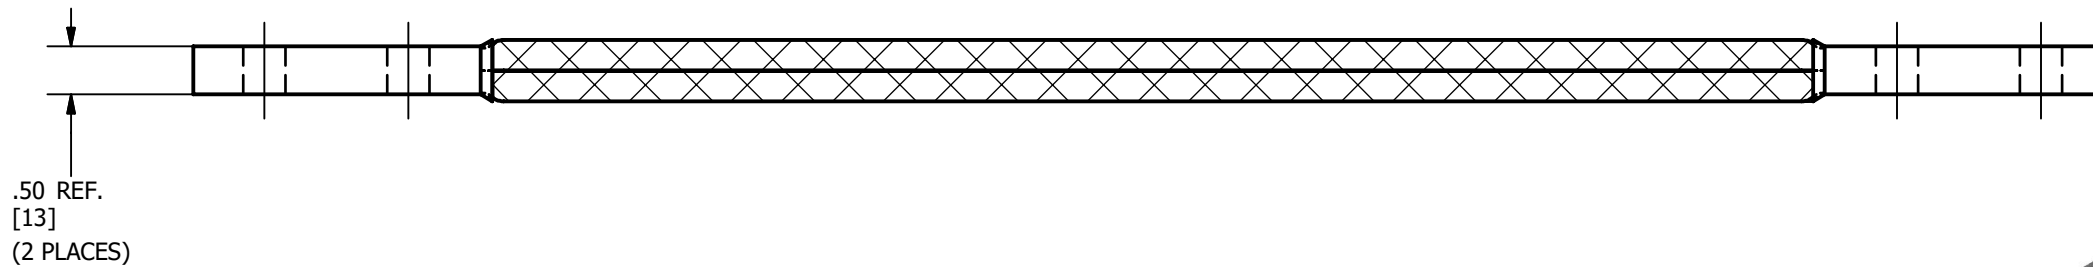

REV	DATE	DESCRIPTION	ECO	BY	C'H'K.
A	09/27/2020	NEW DRAWING CREATED	54291	SS	PB

NOTES:

- MATERIAL:
FERRULE : COPPER
BRAID : TIN PLATED COPPER
- DIMENSIONS IN BRACKETS [] ARE IN MILLIMETERS ROUNDED OFF TO THE NEAREST MILLIMETER, UNLESS OTHERWISE NOTED, AND ARE FOR REFERENCE ONLY.

TO ORDER BURNDY® PRODUCTS CALL		BRAID	
UNITED STATES 1-800-346-4175 (LONDONDERRY, NH)		ITEM NO: 332304	
CANADA: 1-800-361-6975 (QUEBEC) 1-800-387-6487 (ALL OTHER PROVINCES)		CAT. NO: B2G20	
FOR PRODUCT INFO: http://www.burndy.com		DRAWN BY: M.SAJRABH 10/19/2020	
		CHECKER: S.CARBONNEAU 11/10/2020	
		DSN APRVL: S.CARBONNEAU 11/10/2020	
		MFG APRVL: --	
		QA APRVL: G.REDFIELD 11/07/2020	
		MKT APRVL: K.ROBICHEAU 11/06/2020	
PROD FAM: MECHANICAL GROUNDING	DRAWING NO	REV	
PROJECT #: --	SIZE	50115855	A
DOCUMENT TYPE: SALES	B	SHEET 1 OF 1	
REL LEVEL: Released			