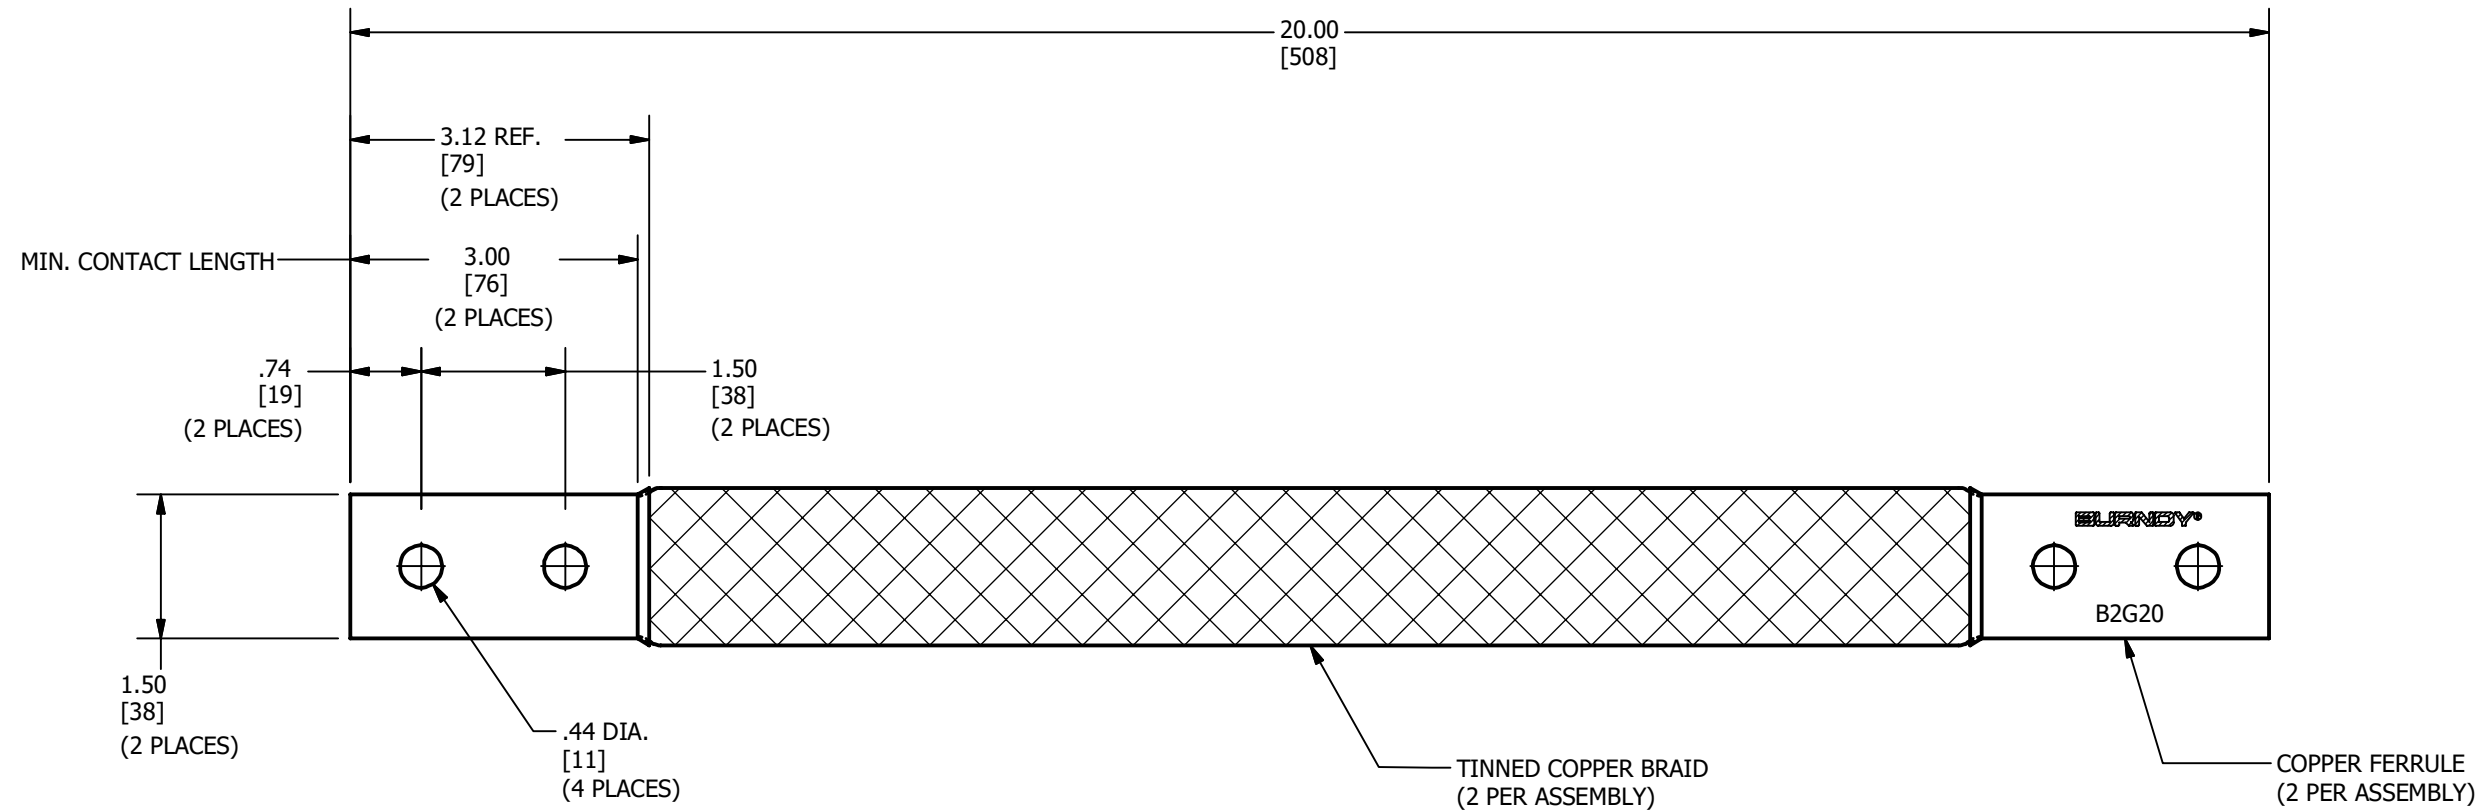

REV	DATE	DESCRIPTION	ECO	BY	C'H'K.
A	09/27/2020	NEW DRAWING CREATED	54291	SS	PB

NOTES:

- MATERIAL:
FERRULE : COPPER
BRAID : TIN PLATED COPPER
- DIMENSIONS IN BRACKETS [] ARE IN MILLIMETERS ROUNDED OFF TO THE NEAREST MILLIMETER, UNLESS OTHERWISE NOTED, AND ARE FOR REFERENCE ONLY.

TO ORDER BURNDY® PRODUCTS CALL		BRAID	
UNITED STATES 1-800-346-4175 (LONDONDERRY, NH)		ITEM NO: 332304	
CANADA: 1-800-361-6975 (QUEBEC) 1-800-387-6487 (ALL OTHER PROVINCES)		CAT. NO: B2G20	
FOR PRODUCT INFO: http://www.burndy.com		DRAWN BY: M.SAJRABH 10/19/2020	
		CHECKER: S.CARBONNEAU 11/10/2020	
		DSN APRVL: S.CARBONNEAU 11/10/2020	
		MFG APRVL: --	
		QA APRVL: G.REDFIELD 11/07/2020	
		MKT APRVL: K.ROBICHEAU 11/06/2020	
PROD FAM: MECHANICAL GROUNDING	DRAWING NO	REV	
PROJECT #: --	SIZE	50115855	A
DOCUMENT TYPE: SALES	B	SHEET 1 OF 1	
REL LEVEL: Released			