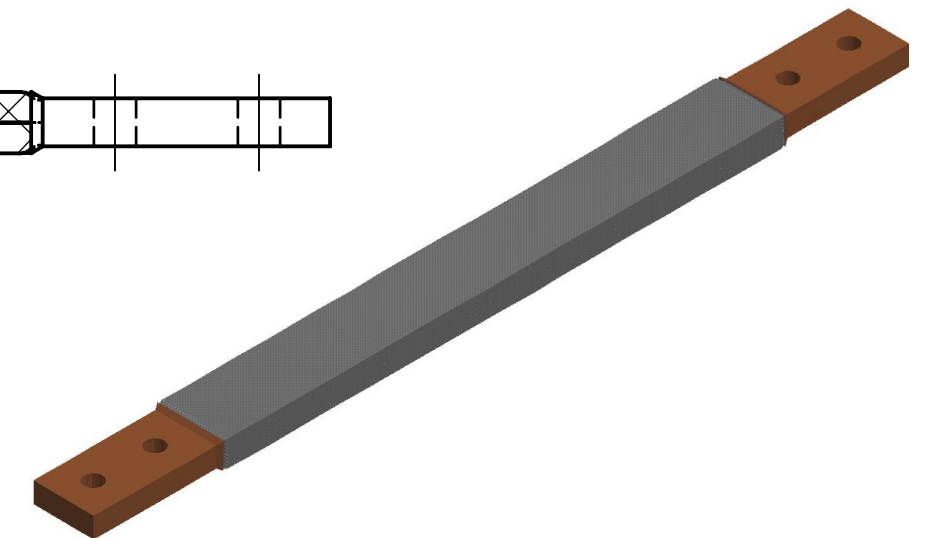

REV	DATE	DESCRIPTION	ECO	BY	C'H'K.
A	09/27/2020	NEW DRAWING CREATED	54291	SS	PB

NOTES:

- MATERIAL:
FERRULE : COPPER
BRAID : TIN PLATED COPPER
- DIMENSIONS IN BRACKETS [] ARE IN MILLIMETERS ROUNDED OFF TO THE NEAREST MILLIMETER, UNLESS OTHERWISE NOTED, AND ARE FOR REFERENCE ONLY.

TO ORDER BURNDY® PRODUCTS CALL		BRAID	
UNITED STATES 1-800-346-4175 (LONDONDERRY, NH)		ITEM NO: 332304	
CANADA: 1-800-361-6975 (QUEBEC) 1-800-387-6487 (ALL OTHER PROVINCES)		CAT. NO: B2G20	
FOR PRODUCT INFO: http://www.burndy.com		DRAWN BY: M.SAJRABH 10/19/2020	
		CHECKER: S.CARBONNEAU 11/10/2020	
		DSN APRVL: S.CARBONNEAU 11/10/2020	
		MFG APRVL: --	
		QA APRVL: G.REDFIELD 11/07/2020	
		MKT APRVL: K.ROBICHEAU 11/06/2020	
PROD FAM: MECHANICAL GROUNDING	DRAWING NO	REV	
PROJECT #: --	SIZE	50115855	A
DOCUMENT TYPE: SALES	B	SHEET 1 OF 1	
REL LEVEL: Released			