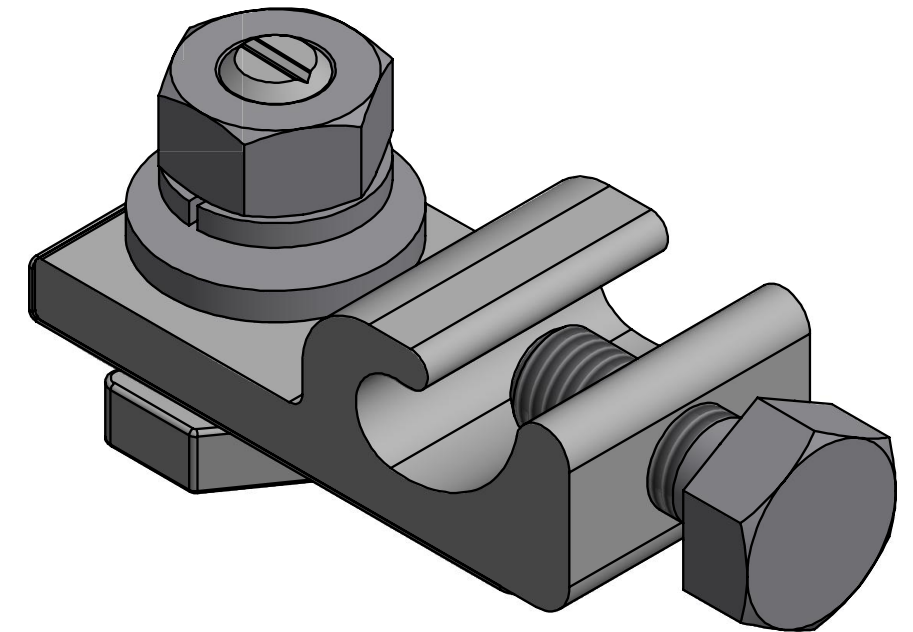

REV	DATE	DESCRIPTION	EC	BY	C'H'K.
A	10/12/2022	DRAWING CREATION	221012024760	TM	EM

**NOTES:**

- MATERIAL :  
LUG: TIN PLATED COPPER.  
WEEB: 304 STAINLESS STEEL  
FASTENERS: 304 STAINLESS STEEL
- ACCOMMODATES: 6-14 AWG.
- DIMENSIONS IN BRACKETS [ ] ARE IN INCHES ROUNDED OFF TO THE NEAREST TENTH, UNLESS OTHERWISE SPECIFIED AND ARE FOR REFERENCE ONLY.

TO ORDER BURNDY® PRODUCTS CALL  
UNITED STATES  
1-800-346-4175 (LONDONDERRY, NH)  
CANADA:  
1-800-387-6487  
FOR PRODUCT INFO: <http://www.burndy.com>

GROUNDING LUG	
ITEM NO: 50121411	
CAT. NO: WEEB-LUG-6.7AST	
DRAWN BY: M.THAMARAI	10-12-2022
CHECKER: E.MARTIN	10-14-2022
DSN APRVL: E.MARTIN	10-14-2022
MFG APRVL: B.FAUCHER	10-22-2022
QA APRVL: J.BRODEUR	10-14-2022
MKT APRVL: S.PARSONS	10-21-2022
PROD FAM: WILEY	
PROJECT #:	SIZE
DOCUMENT TYPE: SALES	B
REL LEVEL: Released	
DRAWING NO	REV
50129154	A
SHEET 1 OF 1	