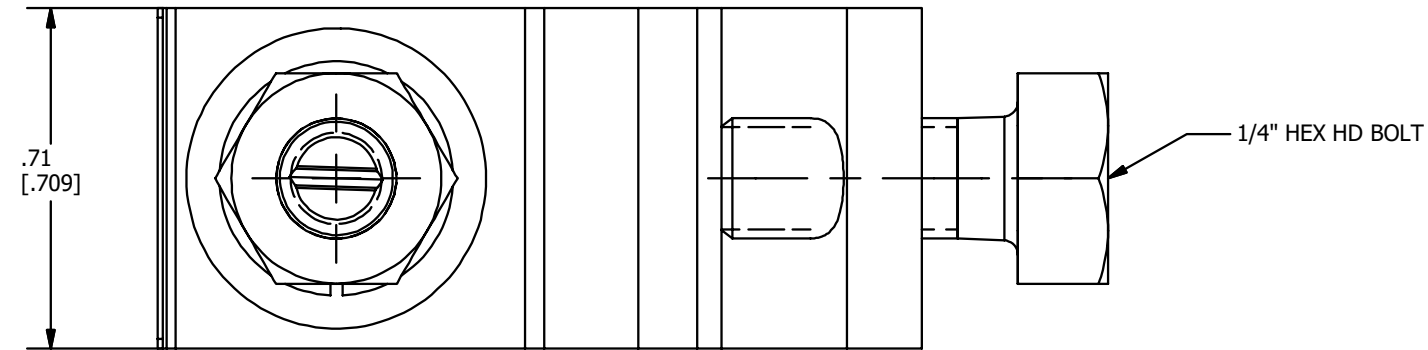

REV	DATE	DESCRIPTION	EC	BY	C'H'K.
A	10/12/2022	DRAWING CREATION	221012024760	TM	EM

**NOTES:**

- MATERIAL :  
LUG: TIN PLATED COPPER.  
WEEB: 304 STAINLESS STEEL  
FASTENERS: 304 STAINLESS STEEL
- ACCOMMODATES: 6-14 AWG.
- DIMENSIONS IN BRACKETS [ ] ARE IN INCHES ROUNDED OFF TO THE NEAREST TENTH, UNLESS OTHERWISE SPECIFIED AND ARE FOR REFERENCE ONLY.

TO ORDER BURNDY® PRODUCTS CALL  
UNITED STATES  
1-800-346-4175 (LONDONDERRY, NH)  
CANADA:  
1-800-387-6487  
FOR PRODUCT INFO: <http://www.burndy.com>

GROUNDING LUG	
ITEM NO: 50121411	
CAT. NO: WEEB-LUG-6.7AST	
DRAWN BY: M.THAMARAI	10-12-2022
CHECKER: E.MARTIN	10-14-2022
DSN APRVL: E.MARTIN	10-14-2022
MFG APRVL: B.FAUCHER	10-22-2022
QA APRVL: J.BRODEUR	10-14-2022
MKT APRVL: S.PARSONS	10-21-2022
PROD FAM: WILEY	
PROJECT #:	SIZE
DOCUMENT TYPE: SALES	B
REL LEVEL: Released	
DRAWING NO	REV
50129154	A
SHEET 1 OF 1	