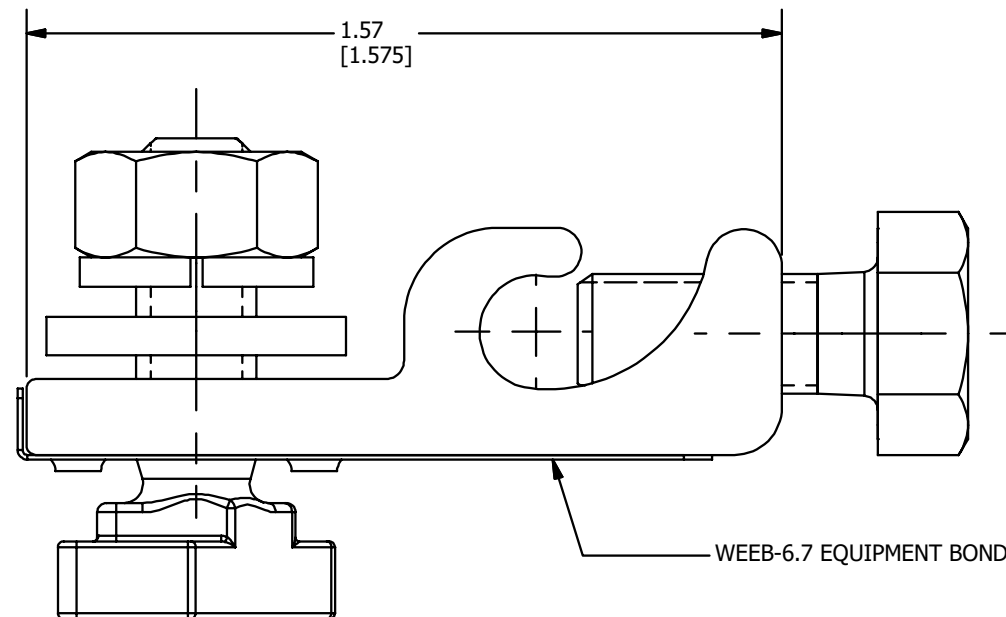

REV	DATE	DESCRIPTION	EC	BY	C'H'K.
A	10/12/2022	DRAWING CREATION	221012024760	TM	EM

**NOTES:**

- MATERIAL :  
LUG: TIN PLATED COPPER.  
WEEB: 304 STAINLESS STEEL  
FASTENERS: 304 STAINLESS STEEL
- ACCOMMODATES: 6-14 AWG.
- DIMENSIONS IN BRACKETS [ ] ARE IN INCHES ROUNDED OFF TO THE NEAREST TENTH, UNLESS OTHERWISE SPECIFIED AND ARE FOR REFERENCE ONLY.

TO ORDER BURNDY® PRODUCTS CALL  
UNITED STATES  
1-800-346-4175 (LONDONDERRY, NH)  
CANADA:  
1-800-387-6487  
FOR PRODUCT INFO: <http://www.burndy.com>

GROUNDING LUG	
ITEM NO: 50121411	
CAT. NO: WEEB-LUG-6.7AST	
DRAWN BY: M.THAMARAI	10-12-2022
CHECKER: E.MARTIN	10-14-2022
DSN APRVL: E.MARTIN	10-14-2022
MFG APRVL: B.FAUCHER	10-22-2022
QA APRVL: J.BRODEUR	10-14-2022
MKT APRVL: S.PARSONS	10-21-2022
PROD FAM: WILEY	
PROJECT #:	SIZE
DOCUMENT TYPE: SALES	B
REL LEVEL: Released	
DRAWING NO	REV
50129154	A
SHEET 1 OF 1	