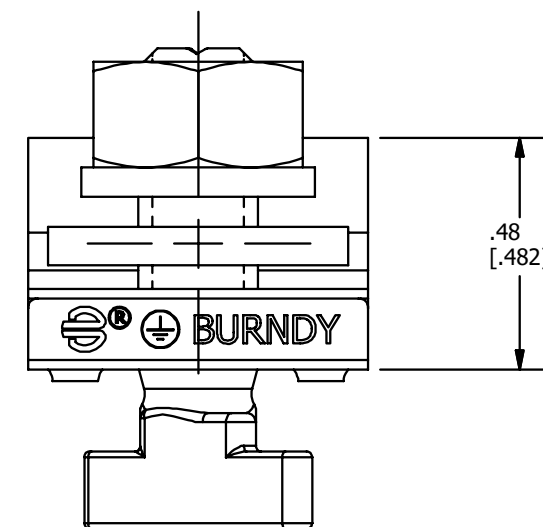

REV	DATE	DESCRIPTION	EC	BY	C'H'K.
A	10/12/2022	DRAWING CREATION	221012024760	TM	EM

**NOTES:**

- MATERIAL :  
LUG: TIN PLATED COPPER.  
WEEB: 304 STAINLESS STEEL  
FASTENERS: 304 STAINLESS STEEL
- ACCOMMODATES: 6-14 AWG.
- DIMENSIONS IN BRACKETS [ ] ARE IN INCHES ROUNDED OFF TO THE NEAREST TENTH, UNLESS OTHERWISE SPECIFIED AND ARE FOR REFERENCE ONLY.

TO ORDER BURNDY® PRODUCTS CALL  
UNITED STATES  
1-800-346-4175 (LONDONDERRY, NH)  
CANADA:  
1-800-387-6487  
FOR PRODUCT INFO: <http://www.burndy.com>

GROUNDING LUG	
ITEM NO: 50121411	
CAT. NO: WEEB-LUG-6.7AST	
DRAWN BY: M.THAMARAI	10-12-2022
CHECKER: E.MARTIN	10-14-2022
DSN APRVL: E.MARTIN	10-14-2022
MFG APRVL: B.FAUCHER	10-22-2022
QA APRVL: J.BRODEUR	10-14-2022
MKT APRVL: S.PARSONS	10-21-2022
PROD FAM: WILEY	
PROJECT #:	SIZE
DOCUMENT TYPE: SALES	B
REL LEVEL: Released	
DRAWING NO	REV
50129154	A
SHEET 1 OF 1	