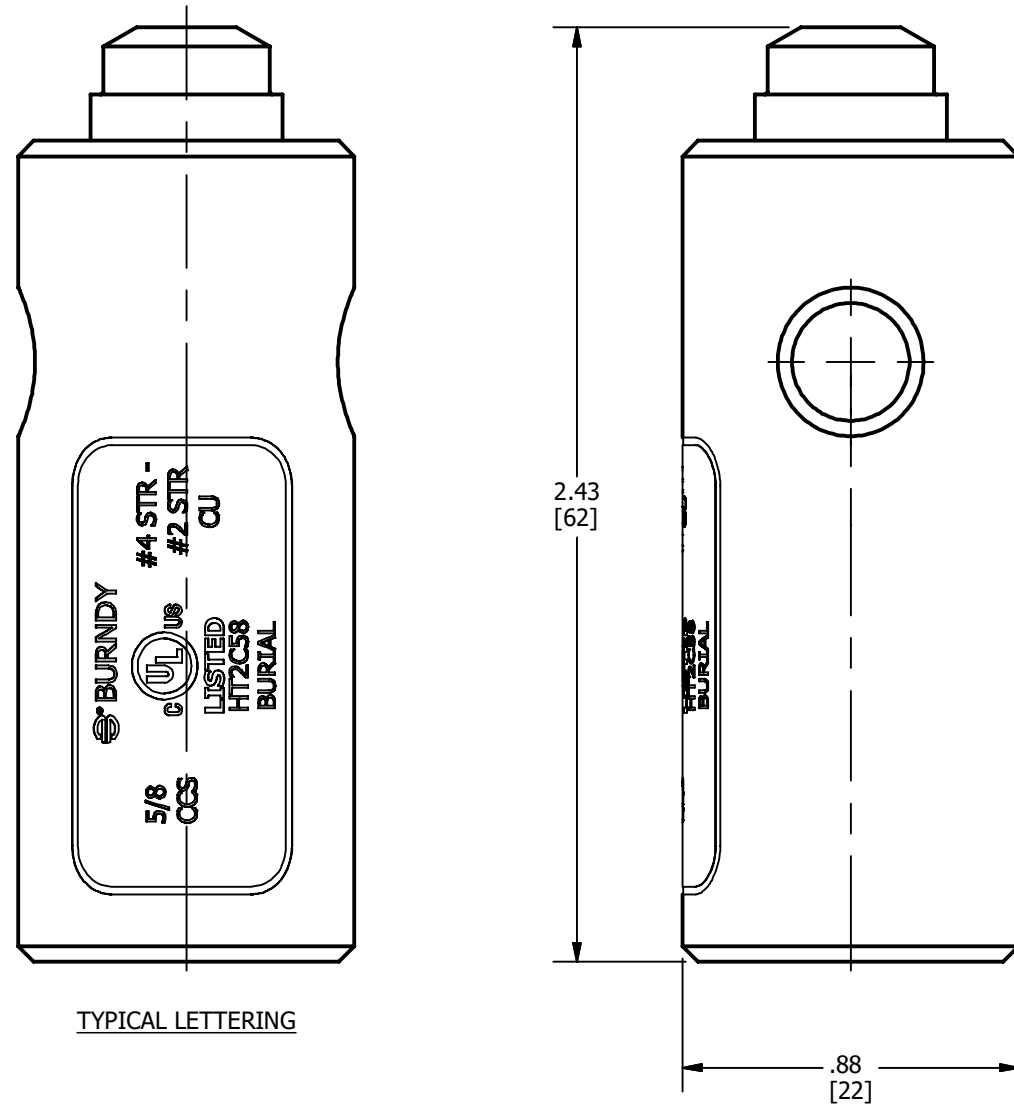

CAT. NO.	COPPER CABLE ACCOMODATED		COPPER CLAD STEEL GROUND ROD
	AWG	METRIC WIRE SIZE	
HT6C58	#6 SOL(.162) TO #4 SOL (.204)	[13mm ² TO 21mm ²]	5/8"
HT2C58	#4 STR(.232) TO #2 STR (.292)	[21mm ² TO 35mm ²]	

REV	DATE	DESCRIPTION	ECO	BY	C'H'K.
B	02/10/2023	STICKER UPDATED	230209027687	PB	RG

NOTES:

1. DIMENSIONS IN BRACKETS [] ARE IN MILLIMETERS ROUNDED OFF TO THE NEAREST MILLIMETER, UNLESS OTHERWISE SPECIFIED AND ARE FOR REFERENCE ONLY.
2. MATERIAL: COPPER
3. cULus LISTED TO GROUNDING AND BONDING EQUIPMENT STANDARD UL467 LISTED TO GROUNDING AND BONDING EQUIPMENT STANDARD
4. SUITABLE FOR DIRECT BURIAL IN EARTH OR CONCRETE