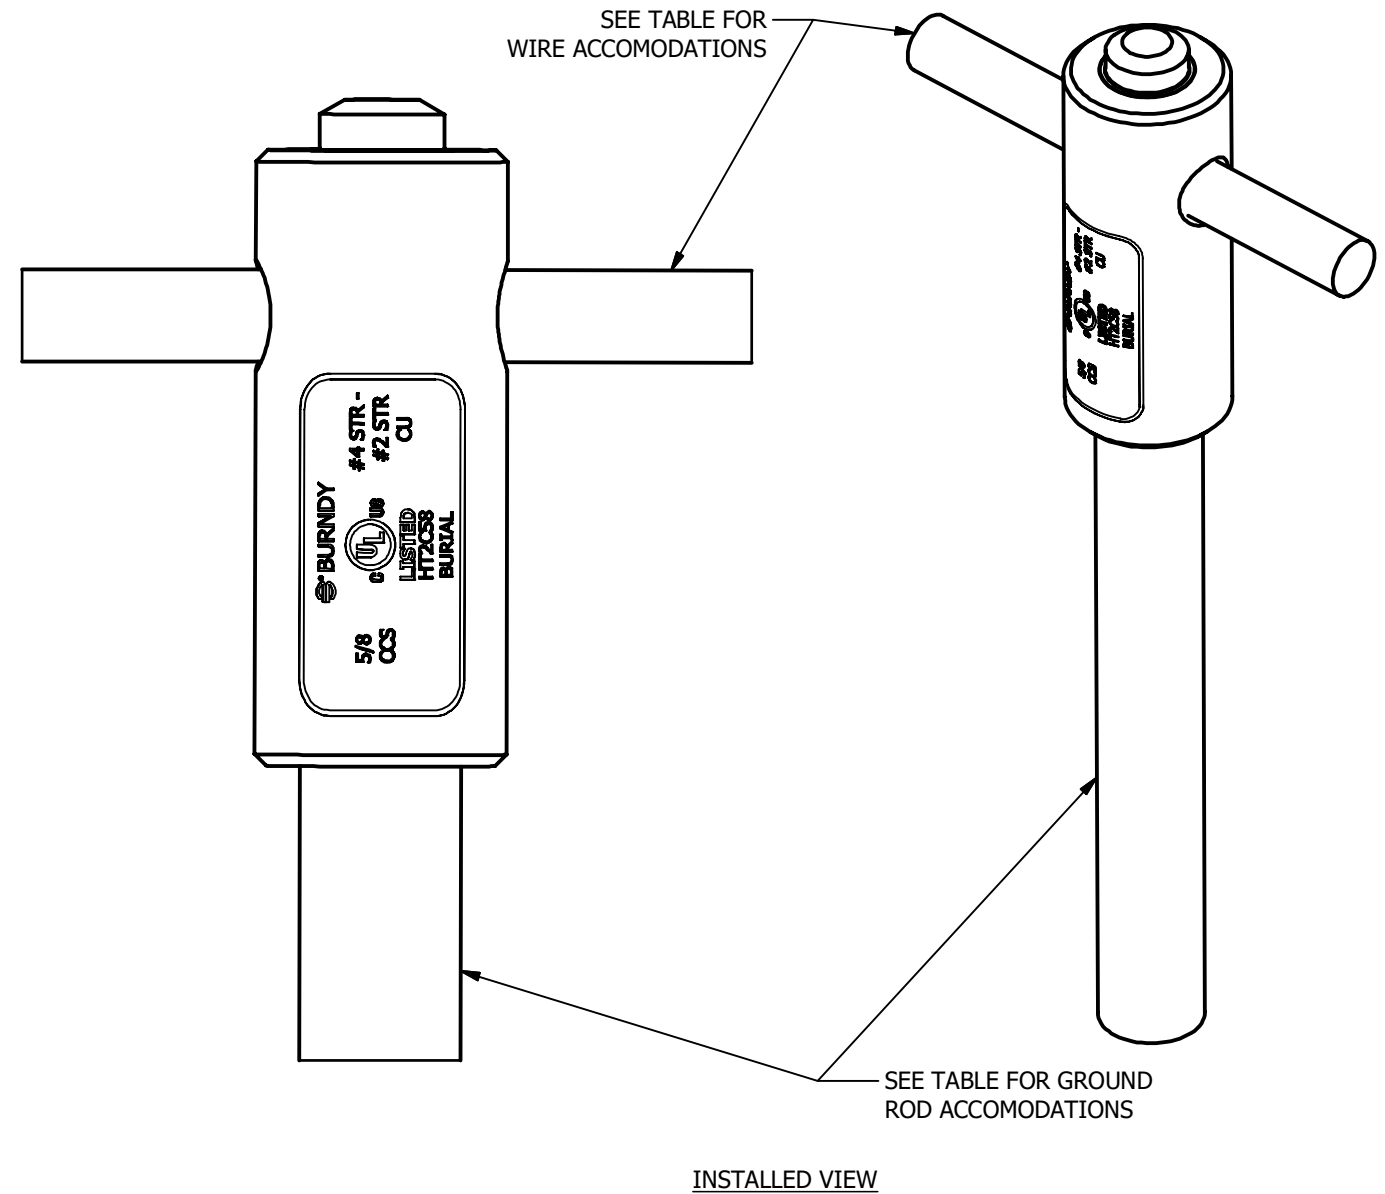

CAT. NO.	COPPER CABLE ACCOMODATED		COPPER CLAD STEEL GROUND ROD
	AWG	METRIC WIRE SIZE	
HT6C58	#6 SOL(.162) TO #4 SOL (.204)	[13mm ² TO 21mm ²]	5/8"
HT2C58	#4 STR(.232) TO #2 STR (.292)	[21mm ² TO 35mm ²]	

REV	DATE	DESCRIPTION	ECO	BY	C'H'K.
B	02/10/2023	STICKER UPDATED	230209027687	PB	RG

NOTES:

1. DIMENSIONS IN BRACKETS [] ARE IN MILLIMETERS ROUNDED OFF TO THE NEAREST MILLIMETER, UNLESS OTHERWISE SPECIFIED AND ARE FOR REFERENCE ONLY.
2. MATERIAL: COPPER
3. cULus LISTED TO GROUNDING AND BONDING EQUIPMENT STANDARD UL467 LISTED TO GROUNDING AND BONDING EQUIPMENT STANDARD
4. SUITABLE FOR DIRECT BURIAL IN EARTH OR CONCRETE

TO ORDER BURNDY® PRODUCTS CALL		BURNDY GROUND TAP CONNECTOR	
UNITED STATES 1-800-346-4175 (LONDONDERRY, NH)		ITEM NO: N/A	
CANADA: 1-800-387-6487		CAT. NO: HT-(SEE TABLE)	
FOR PRODUCT INFO: http://www.burndy.com		DRAWN BY: B.PARTHIBAN 10/13/2022	
		CHECKER: B.ELLIS 10/26/2022	
		DSN APRVL: B.ELLIS 10/26/2022	
		MFG APRVL: K.ANCTIL 10/27/2022	
		QA APRVL: G.REDFIELD 10/26/2022	
		MKT APRVL: J.HOGAN 10/26/2022	
		PROJ #: --	
		SIZE: B	
		DRAWING NO: 50130841	
		REV: B	
		SHEET 1 OF 1	