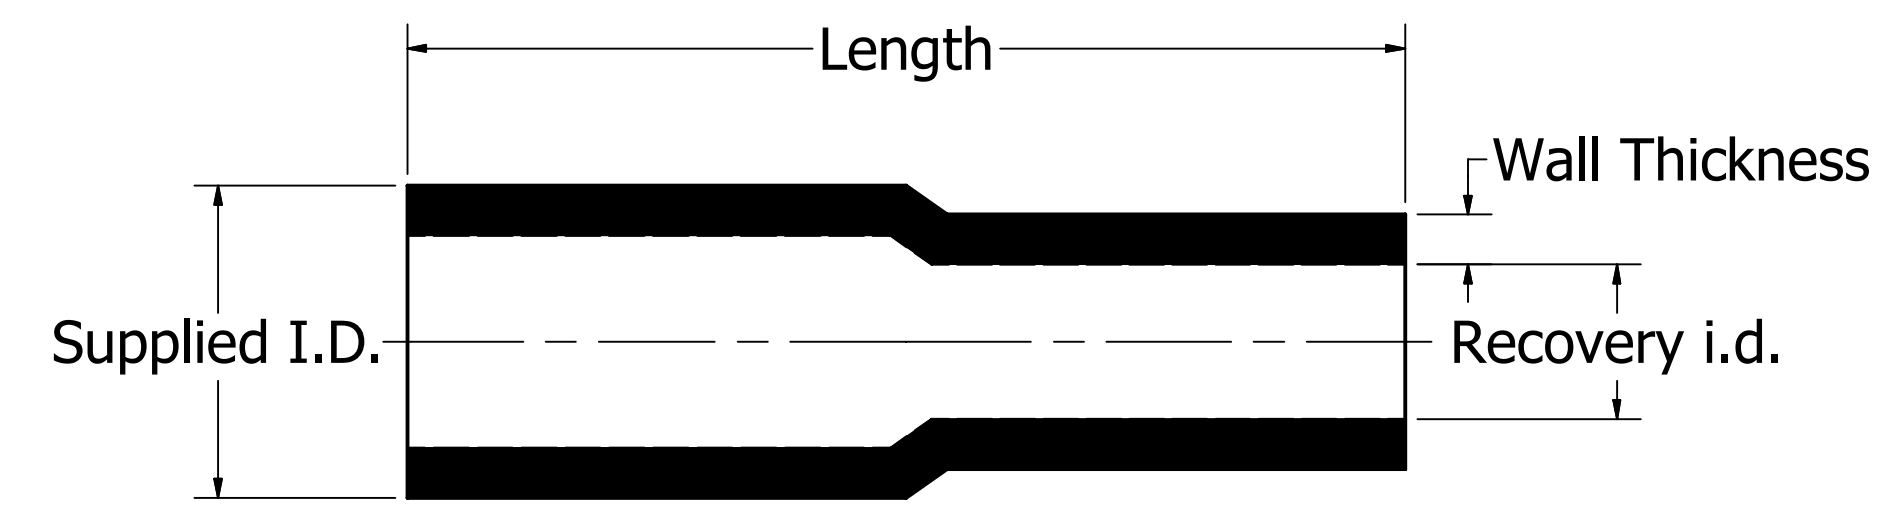

REV	DATE	DESCRIPTION	EC	BY	CHK.
A	03/16/2023	CREATED NEW SALES DRAWING	230316028751	RA	YR

TO ORDER BURNDY® PRODUCTS CALL UNITED STATES 1-800-346-4175 (LONDONDERRY, NH) CANADA: 1-800-387-6487 FOR PRODUCT INFO: http://www.burndy.com	THIN WALL HEAT SHRINK		
	ITEM NO: SEE TABLE CAT. NO: SEE TABLE DRAWN BY: R.VASANTH 3/16/2023 CHECKER: B.NADEAU 3/29/2023 DSN APRVL: B.NADEAU 4/26/2023 MFG APRVL: L.RUFFIN 5/26/2023 QA APRVL: J.BRODEUR 5/4/2023 MKT APRVL: B.MICHAUD 4/26/2023		
PROJECT #: -- DOCUMENT TYPE: SALES REL LEVEL: Released	SIZE D	DRAWING NO 50139507 SHEET 8 OF 17	
		A