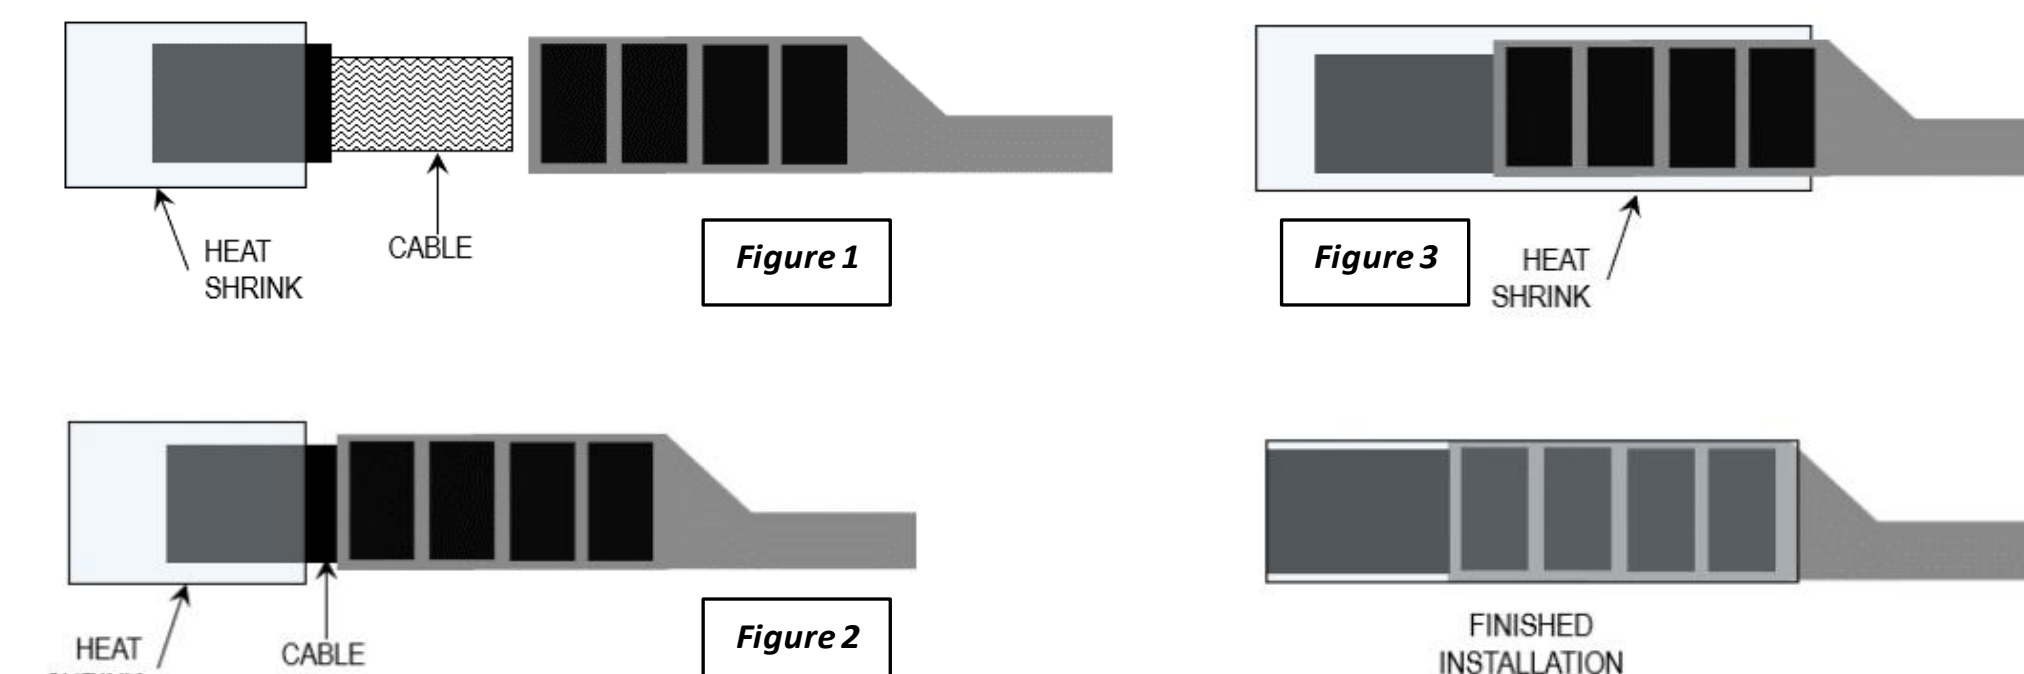

SCAN QR CODE FOR MEDIUM & LARGE HYDENT™ COMPRESSION CONNECTORS INSTALLATION INSTRUCTIONS SUPPORT, INCLUDING SALES DRAWINGS AND HEAT SHRINK INSTALLATION VIDEOS.

2

TO ORDER BURNDY® PRODUCTS CALL

UNITED STATES
1-800-346-4175 (LONDONDERRY, NH)

CANADA:
1-800-387-6487

FOR PRODUCT INFO: <http://www.burndy.com>

THIN WALL HEAT SHRINK

ITEM NO: SEE TABLE		DRAWING NO	
CAT. NO: SEE TABLE		REV	
DRAWN BY: R.VASANTH	3/16/2023		A
CHECKER: B.NADEAU	3/29/2023		
DSN APRVL: B.NADEAU	4/26/2023		
MFG APRVL: L.RUFFIN	5/26/2023		
QA APRVL: J.BRODEUR	5/4/2023		
MKT APRVL: B.MICHAUD	4/26/2023		
PROJECT #: --	SIZE	50139507	
DOCUMENT TYPE: SALES	D	SHEET 17 OF 17	
REL LEVEL: Released