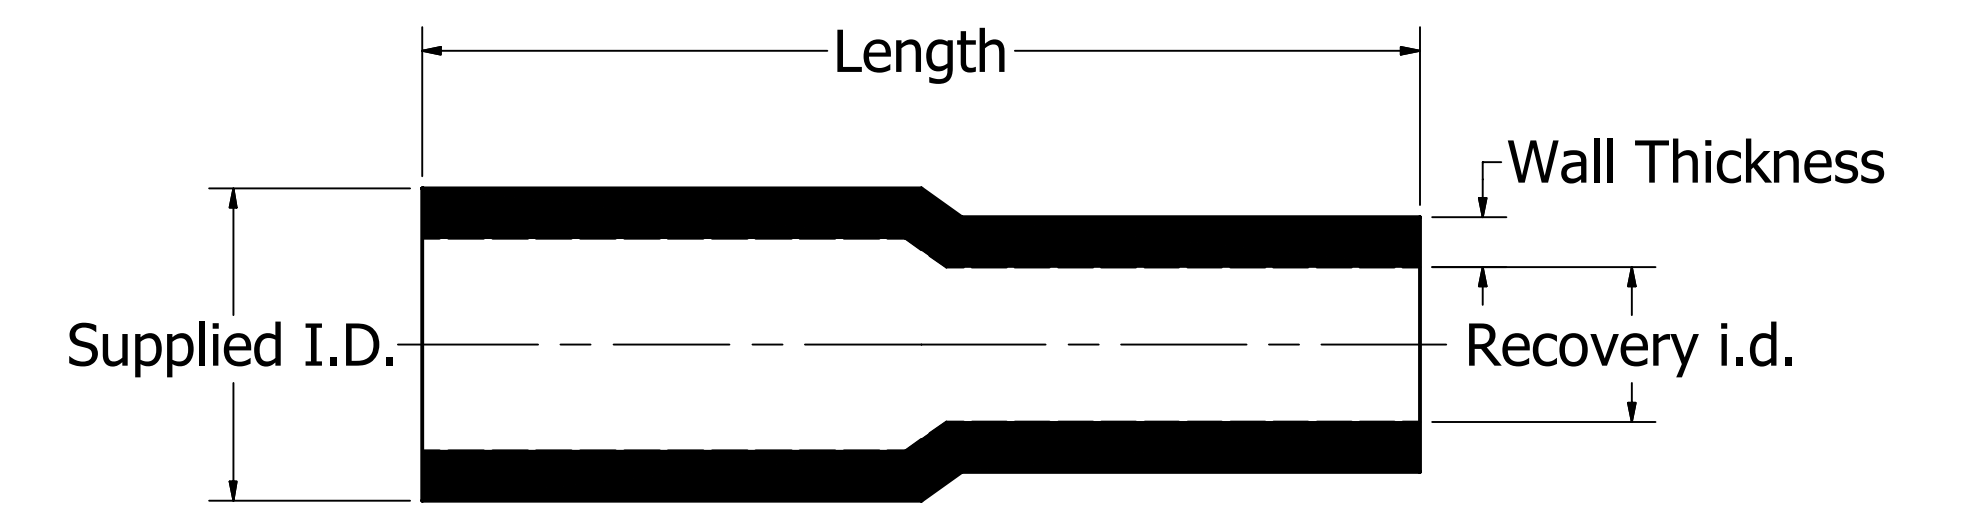

REV	DATE	DESCRIPTION	EC	BY	CHK.
A	03/16/2023	CREATED NEW SALES DRAWING	230316028751	RA	YR

TO ORDER BURNDY® PRODUCTS CALL UNITED STATES 1-800-346-4175 (LONDONDERRY, NH) CANADA: 1-800-387-6487 FOR PRODUCT INFO: http://www.burndy.com	THIN WALL HEAT SHRINK	
	ITEM NO: SEE TABLE	
	CAT. NO: SEE TABLE	
	DRAWN BY: R.VASANTH	3/16/2023
	CHECKER: B.NADEAU	3/29/2023
	DSN APRVL: B.NADEAU	4/26/2023
	MFG APRVL: L.RUFFIN	5/26/2023
	QA APRVL: J.BRODEUR	5/4/2023
	MKT APRVL: B.MICHAUD	4/26/2023
	PROD FAM: --	DRAWING NO
PROJECT #: --	SIZE	
DOCUMENT TYPE: SALES	D	
REL LEVEL: Released	SHEET 7 OF 17	
	50139507	
	A