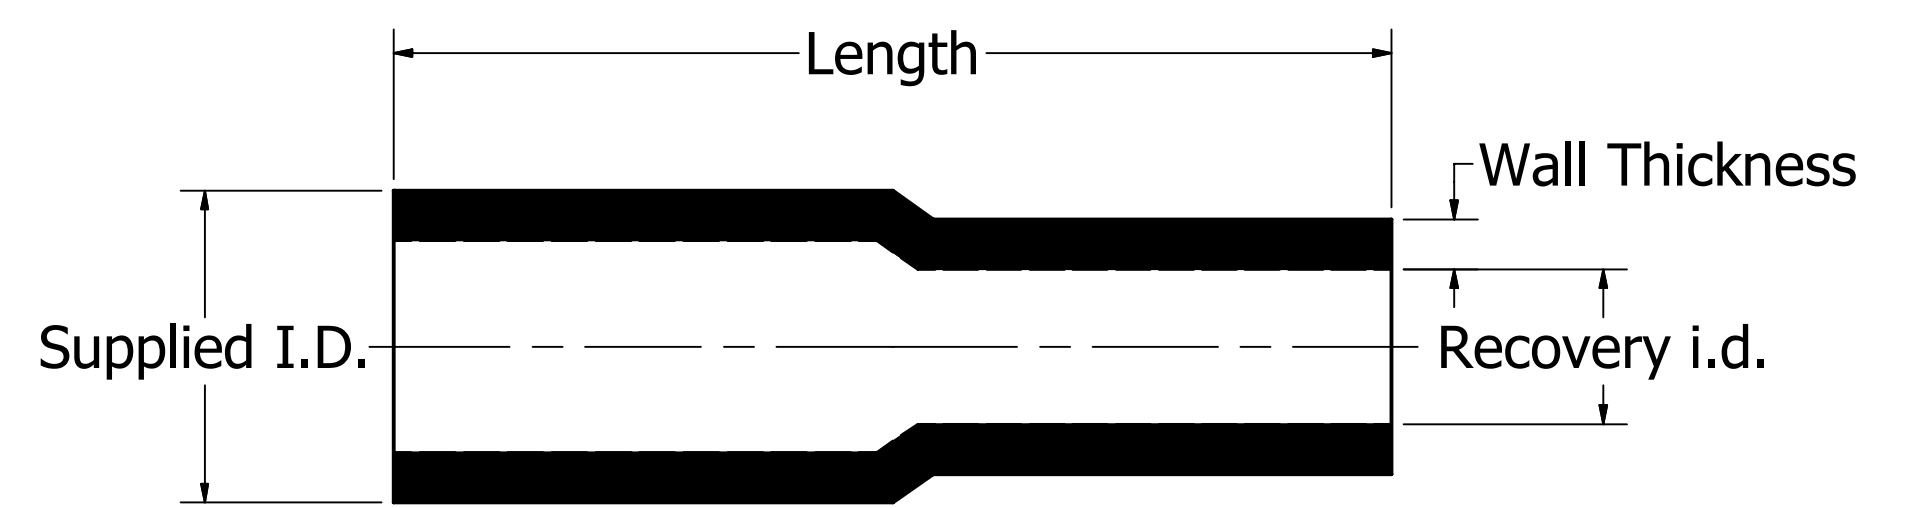

Catalog Number	Nominal Size	Supplied Ø ID Min.	Recovery Ø ID Max.	Wall Thickness	Voltage Rating	Package Type	Min Order Quantity	Package Quantity	Total Pieces Per Pack	Quantity of Each Color								Product Color	
										Black (BK)	Blue (BL)	Clear (CL)	Green (GR)	Orange (OR)	Red (RD)	White (WH)	Yellow (YL)		Yellow/Green (YG)
HSTPMX01256IPK25	1/8"	0.125	0.063	0.020	600V	Multi-Pack (6" Lengths)	1	1 pack of 25 pieces	25	7	3	3	3	-	3	3	3	-	Mixed
HSTPBK01256IPK25	1/8"	0.125	0.063	0.020	600V	Multi-Pack (6" Lengths)	1	1 pack of 25 pieces	25	25	-	-	-	-	-	-	-	-	Black
HSTPBK01254FPK25EA	1/8"	0.125	0.063	0.020	600V	Multi-Pack (4' Lengths) Sold by Each	25	25 piece increments	25	25	-	-	-	-	-	-	-	-	Black
HSTPBK01251000FRL	1/8"	0.125	0.063	0.020	600V	1000 Foot Reel	1	1 Reel	1	1	-	-	-	-	-	-	-	-	Black
HSTPBK0125500FRL	1/8"	0.125	0.063	0.020	600V	500 Foot Reel	1	1 Reel	1	1	-	-	-	-	-	-	-	-	Black
HSTPBK0125250FRL	1/8"	0.125	0.063	0.020	600V	250 Foot Reel	1	1 Reel	1	1	-	-	-	-	-	-	-	-	Black
HSTPBK0125100FRL	1/8"	0.125	0.063	0.020	600V	100 Foot Reel	1	1 Reel	1	1	-	-	-	-	-	-	-	-	Black
HSTPBK012550FRL	1/8"	0.125	0.063	0.020	600V	50 Foot Reel	1	1 Reel	1	1	-	-	-	-	-	-	-	-	Black
HSTPBK012525FRL	1/8"	0.125	0.063	0.020	600V	25 Foot Reel	1	1 Reel	1	1	-	-	-	-	-	-	-	-	Black
HSTPBL01256IPK25	1/8"	0.125	0.063	0.020	600V	Multi-Pack (6" Lengths)	1	1 pack of 25 pieces	25	-	25	-	-	-	-	-	-	-	Blue
HSTPBL01254FPK25EA	1/8"	0.125	0.063	0.020	600V	Multi-Pack (4' Lengths) Sold by Each	25	25 piece increments	25	-	25	-	-	-	-	-	-	-	Blue
HSTPBL01251000FRL	1/8"	0.125	0.063	0.020	600V	1000 Foot Reel	1	1 Reel	1	-	1	-	-	-	-	-	-	-	Blue
HSTPBL0125500FRL	1/8"	0.125	0.063	0.020	600V	500 Foot Reel	1	1 Reel	1	-	1	-	-	-	-	-	-	-	Blue
HSTPBL0125250FRL	1/8"	0.125	0.063	0.020	600V	250 Foot Reel	1	1 Reel	1	-	1	-	-	-	-	-	-	-	Blue
HSTPBL0125100FRL	1/8"	0.125	0.063	0.020	600V	100 Foot Reel	1	1 Reel	1	-	1	-	-	-	-	-	-	-	Blue
HSTPBL012550FRL	1/8"	0.125	0.063	0.020	600V	50 Foot Reel	1	1 Reel	1	-	1	-	-	-	-	-	-	-	Blue
HSTPBL012525FRL	1/8"	0.125	0.063	0.020	600V	25 Foot Reel	1	1 Reel	1	-	1	-	-	-	-	-	-	-	Blue
HSTPCL01256IPK25	1/8"	0.125	0.063	0.020	600V	Multi-Pack (6" Lengths)	1	1 pack of 25 pieces	25	-	-	25	-	-	-	-	-	-	Clear
HSTPCL01254FPK25EA	1/8"	0.125	0.063	0.020	600V	Multi-Pack (4' Lengths) Sold by Each	25	25 piece increments	25	-	-	25	-	-	-	-	-	-	Clear
HSTPCL01251000FRL	1/8"	0.125	0.063	0.020	600V	1000 Foot Reel	1	1 Reel	1	-	-	1	-	-	-	-	-	-	Clear
HSTPCL0125500FRL	1/8"	0.125	0.063	0.020	600V	500 Foot Reel	1	1 Reel	1	-	-	1	-	-	-	-	-	-	Clear
HSTPCL0125250FRL	1/8"	0.125	0.063	0.020	600V	250 Foot Reel	1	1 Reel	1	-	-	1	-	-	-	-	-	-	Clear
HSTPCL0125100FRL	1/8"	0.125	0.063	0.020	600V	100 Foot Reel	1	1 Reel	1	-	-	1	-	-	-	-	-	-	Clear
HSTPCL012550FRL	1/8"	0.125	0.063	0.020	600V	50 Foot Reel	1	1 Reel	1	-	-	1	-	-	-	-	-	-	Clear
HSTPCL012525FRL	1/8"	0.125	0.063	0.020	600V	25 Foot Reel	1	1 Reel	1	-	-	1	-	-	-	-	-	-	Clear
HSTPGR01256IPK25	1/8"	0.125	0.063	0.020	600V	Multi-Pack (6" Lengths)	1	1 pack of 25 pieces	25	-	-	-	25	-	-	-	-	-	Green
HSTPGR01254FPK25EA	1/8"	0.125	0.063	0.020	600V	Multi-Pack (4' Lengths) Sold by Each	25	25 piece increments	25	-	-	-	25	-	-	-	-	-	Green
HSTPGR01251000FRL	1/8"	0.125	0.063	0.020	600V	1000 Foot Reel	1	1 Reel	1	-	-	-	1	-	-	-	-	-	Green
HSTPGR0125500FRL	1/8"	0.125	0.063	0.020	600V	500 Foot Reel	1	1 Reel	1	-	-	-	1	-	-	-	-	-	Green
HSTPGR0125250FRL	1/8"	0.125	0.063	0.020	600V	250 Foot Reel	1	1 Reel	1	-	-	-	1	-	-	-	-	-	Green
HSTPGR0125100FRL	1/8"	0.125	0.063	0.020	600V	100 Foot Reel	1	1 Reel	1	-	-	-	1	-	-	-	-	-	Green
HSTPGR012550FRL	1/8"	0.125	0.063	0.020	600V	50 Foot Reel	1	1 Reel	1	-	-	-	1	-	-	-	-	-	Green
HSTPGR012525FRL	1/8"	0.125	0.063	0.020	600V	25 Foot Reel	1	1 Reel	1	-	-	-	1	-	-	-	-	-	Green
HSTPOR01256IPK25	1/8"	0.125	0.063	0.020	600V	Multi-Pack (6" Lengths)	1	1 pack of 25 pieces	25	-	-	-	-	25	-	-	-	-	Orange
HSTPOR01254FPK25EA	1/8"	0.125	0.063	0.020	600V	Multi-Pack (4' Lengths) Sold by Each	25	25 piece increments	25	-	-	-	-	25	-	-	-	-	Orange
HSTPOR01251000FRL	1/8"	0.125	0.063	0.020	600V	1000 Foot Reel	1	1 Reel	1	-	-	-	-	1	-	-	-	-	Orange
HSTPOR0125500FRL	1/8"	0.125	0.063	0.020	600V	500 Foot Reel	1	1 Reel	1	-	-	-	-	1	-	-	-	-	Orange

REV	DATE	DESCRIPTION	EC	BY	CHK.
A	03/16/2023	CREATED NEW SALES DRAWING	230316028751	RA	YR

TO ORDER BURNDY® PRODUCTS CALL UNITED STATES 1-800-346-4175 (LONDONDERRY, NH) CANADA: 1-800-387-6487 FOR PRODUCT INFO: http://www.burndy.com		THIN WALL HEAT SHRINK	
		ITEM NO: SEE TABLE CAT. NO: SEE TABLE DRAWN BY: R.VASANTH 3/16/2023 CHECKER: B.NADEAU 3/29/2023 DSN APRVL: B.NADEAU 4/26/2023 MFG APRVL: L.RUFFIN 5/26/2023 QA APRVL: J.BRODEUR 5/4/2023 MKT APRVL: B.MICHAUD 4/26/2023	
PROJECT #: -- DOCUMENT TYPE: SALES REL LEVEL: Released		DRAWING NO 50139507 SHEET 5 OF 17	
		A