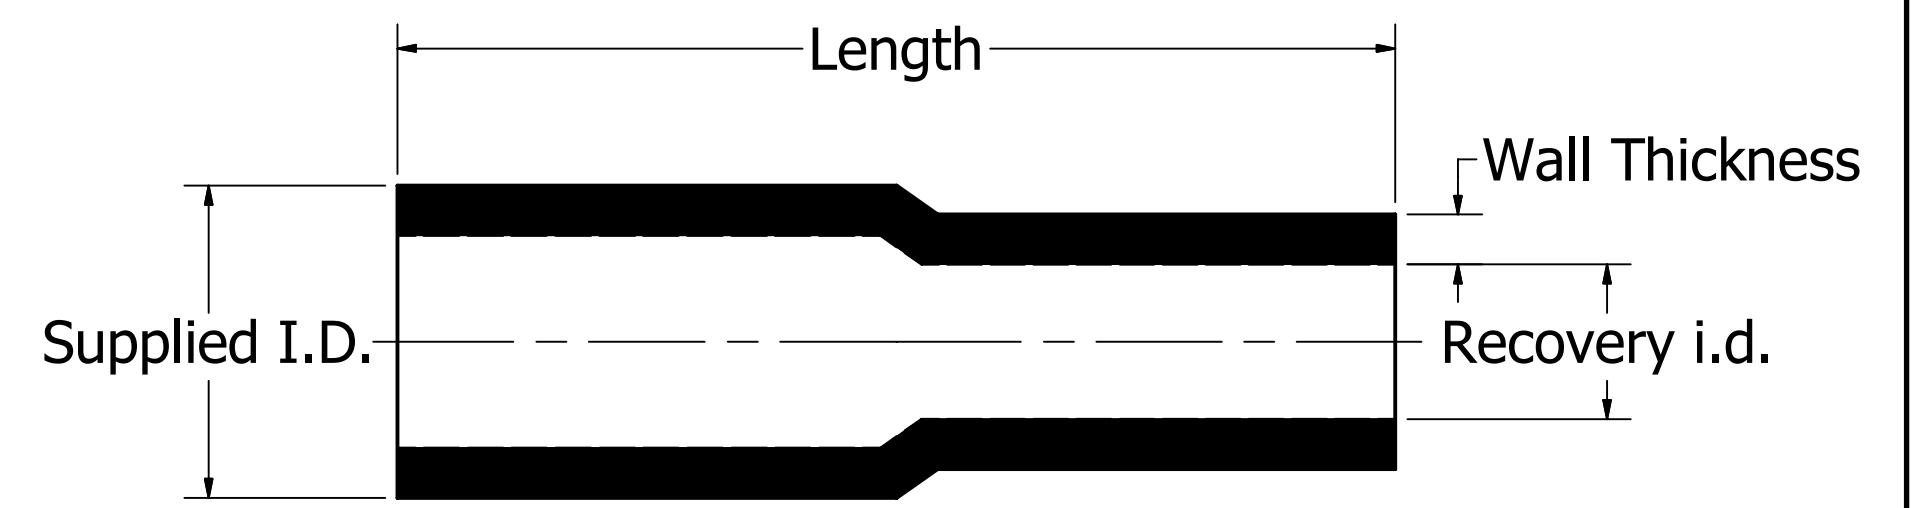

REV	DATE	DESCRIPTION	EC	BY	CHK.
A	03/16/2023	CREATED NEW SALES DRAWING	230316028751	RA	YR

TO ORDER BURNDY® PRODUCTS CALL UNITED STATES 1-800-346-4175 (LONDONDERRY, NH) CANADA: 1-800-387-6487 FOR PRODUCT INFO: http://www.burndy.com	THIN WALL HEAT SHRINK				
	ITEM NO: SEE TABLE				
	CAT. NO: SEE TABLE				
	DRAWN BY:	R.VASANTH	3/16/2023		
	CHECKER:	B.NADEAU	3/29/2023		
	DSN APRVL:	B.NADEAU	4/26/2023		
	MFG APRVL:	L.RUFFIN	5/26/2023		
	QA APRVL:	J.BRODEUR	5/4/2023		
	MKT APRVL:	B.MICHAUD	4/26/2023		
	PROD FAM:	--		DRAWING NO	REV
PROJECT #:	--	SIZE	50139507	A	
DOCUMENT TYPE:	SALES	D	SHEET 3 OF 17		
REL LEVEL:	Released