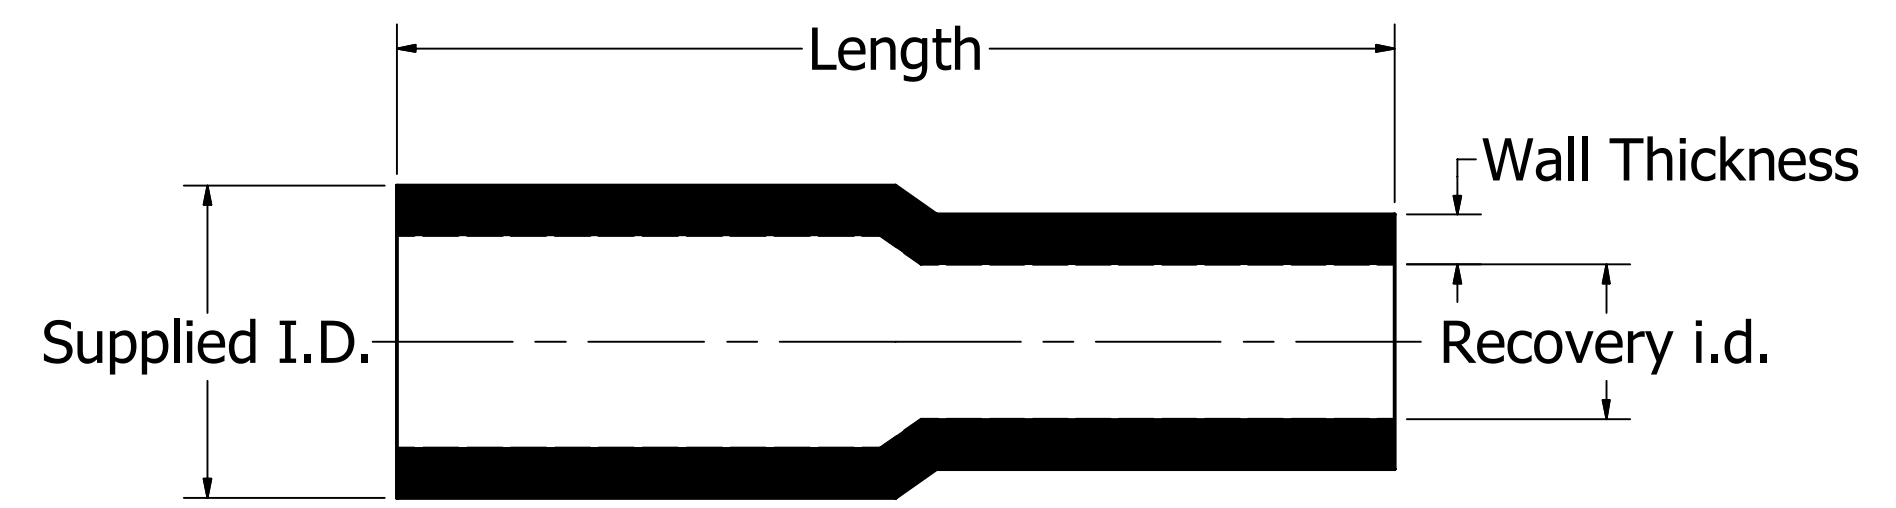

REV	DATE	DESCRIPTION	EC	BY	CHK.
A	03/16/2023	CREATED NEW SALES DRAWING	230316028751	RA	YR

TO ORDER BURNDY® PRODUCTS CALL UNITED STATES 1-800-346-4175 (LONDONDERRY, NH) CANADA: 1-800-387-6487 FOR PRODUCT INFO: http://www.burndy.com	THIN WALL HEAT SHRINK			
	ITEM NO: SEE TABLE			
	CAT. NO: SEE TABLE			
	DRAWN BY: R.VASANTH	3/16/2023		
	CHECKER: B.NADEAU	3/29/2023		
	DSN APRVL: B.NADEAU	4/26/2023		
	MFG APRVL: L.RUFFIN	5/26/2023		
	QA APRVL: J.BRODEUR	5/4/2023		
	MKT APRVL: B.MICHAUD	4/26/2023		
	PROD FAM: --		DRAWING NO	REV
PROJECT #: --	SIZE	50139507	A	
DOCUMENT TYPE: SALES	D	SHEET 12 OF 17		
REL LEVEL: Released