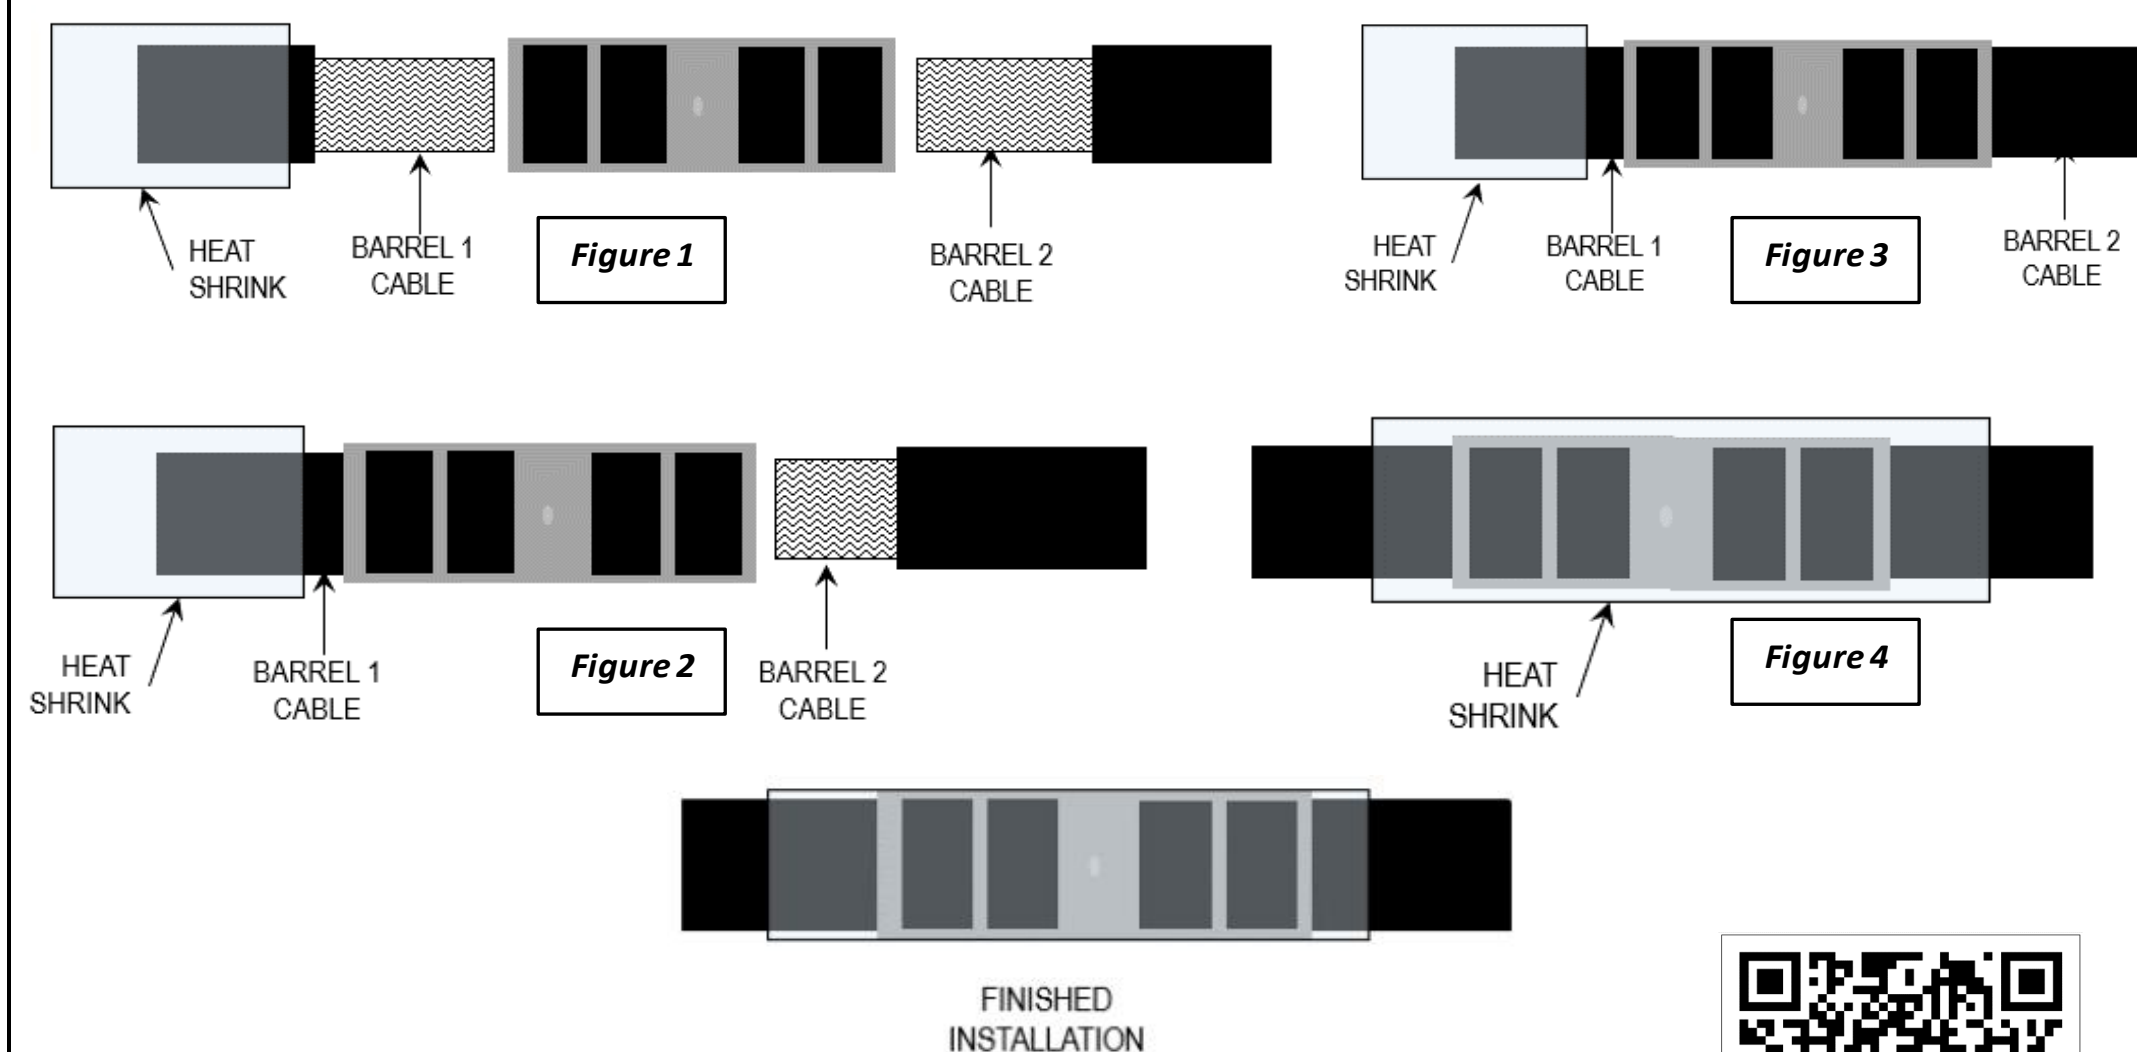

1. Strip the insulation to the appropriate length based on the wire strip length recommendations for the selected connector. Strip lengths can be found in the Burndy master catalog, website or sales drawing. Be careful not to nick the cable strands which may result in cut/broken wire.
2. Slide heat shrink over cable, (figure 1)
3. Fully insert the conductor into barrel 1. If the connector has an inspection window, the conductor will be visible in the window, confirming full wire insertion, (figure 2).
4. Apply the proper number of crimps specified. Crimp between the markings, always crimp from center going outward, repeat crimping process for barrel 2, (figure 3).
5. Once the splice is fully crimped, slide the heat shrink over the center of the completed assembly and apply heat until full shrinkage is obtained, (figure 4).
6. The shrink temperature is 194°F (90°C) min. If using BMSG1100 tool, use low setting (500°F) and place heat gun approximately six inches from the tubing surface. DO NOT USE THE DEFLECTOR.
7. Apply heat evenly, radially, starting at the center and working outwards. When shrink tube has taken contour of the item being covered, installation is complete, (finished installation image).

CAUTION

To prevent damage to the tubing, DO NOT OVERHEAT! Always apply heat uniformly using a back and forth motion. DO NOT FOCUS the heat gun over area. Focusing the heat over one area will cause the tube to melt/split.

SCAN QR CODE FOR MEDIUM & LARGE HYDENT™ COMPRESSION CONNECTORS INSTALLATION INSTRUCTIONS SUPPORT, INCLUDING SALES DRAWINGS, AND HEAT SHRINK INSTALLATION VIDEOS.

2

Terminal Installation Instructions

ATTENTION

REFERENCE MASTER CATALOG, SALES DRAWING, WEBSITE AND/OR CONNECT APPLICATION FOR TOOL/DIE & ADDITIONAL INSTALLATION INFORMATION.

INSTALLATION

1. Strip the insulation to the appropriate length based on the wire strip length recommendations for the selected connector. Strip lengths can be found in the Burndy master catalog, website or sales drawing. Be careful not to nick the cable strands which may result in cut/broken wire.
2. Slide heat shrink over cable, (figure 1)
3. Fully insert the conductor into the barrel. If the connector has an inspection window, the conductor will be visible in the window, confirming full wire insertion, (figure 2).
4. Apply the proper number of crimps specified. Crimp within the crimp zone markings, always crimp starting on pad end going outward, repeat crimping process until all crimps are complete for barrel, (figure 3).
5. Once the terminal is fully crimped, slide the heat shrink over the center of the completed assembly and apply heat until full shrinkage is obtained, (figure 3).
6. The shrink temperature is 194°F (90°C) min. If using BMSG1100 tool, use low setting (500°F) and place heat gun approximately six inches from the tubing surface. DO NOT USE THE DEFLECTOR.
7. Apply heat evenly, radially, starting at the terminal pad and working outwards. When shrink tube has taken contour of the item being covered, installation is complete, (finished installation image).

CAUTION

To prevent damage to the tubing, DO NOT OVERHEAT! Always apply heat uniformly using a back and forth motion. DO NOT FOCUS the heat gun over area. Focusing the heat over one area will cause the tube to melt/split.