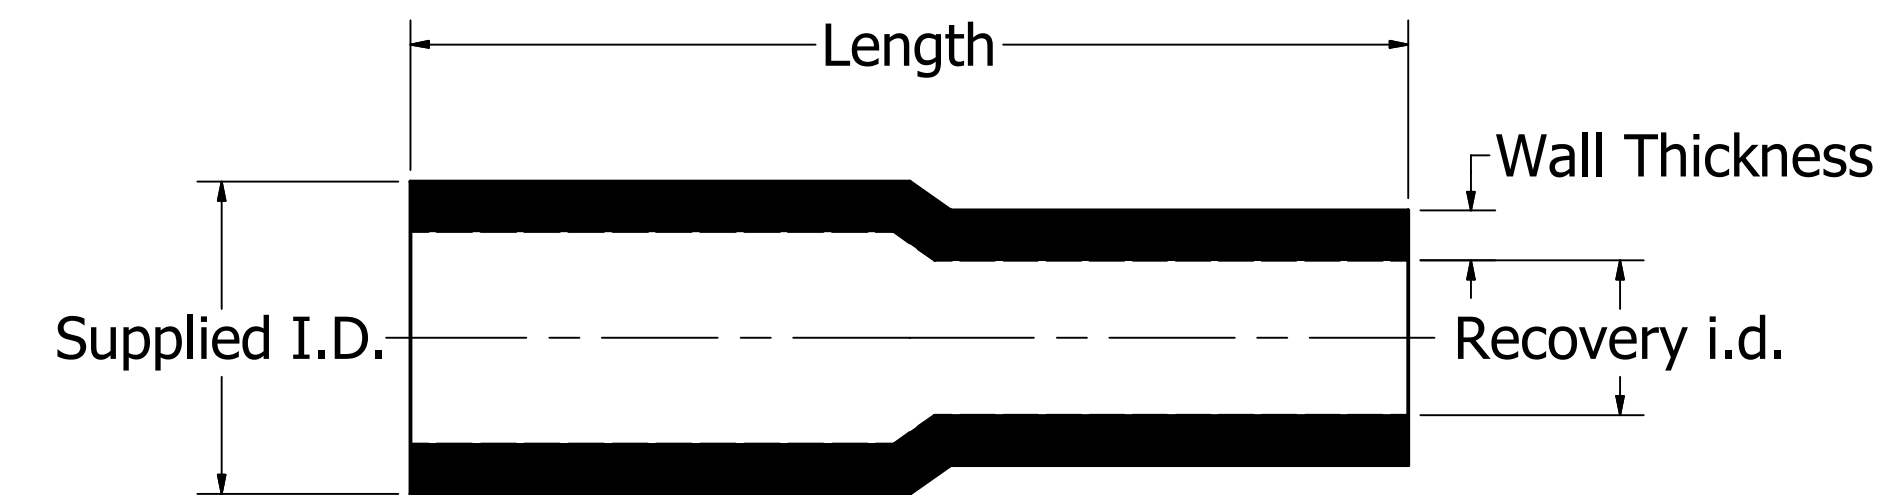

REV	DATE	DESCRIPTION	EC	BY	CHK.
A	03/16/2023	CREATED NEW SALES DRAWING	230316028751	RA	YR

TO ORDER BURNDY® PRODUCTS CALL UNITED STATES 1-800-346-4175 (LONDONDERRY, NH) CANADA: 1-800-387-6487 FOR PRODUCT INFO: http://www.burndy.com	THIN WALL HEAT SHRINK		
	ITEM NO: SEE TABLE		
	CAT. NO: SEE TABLE		
	DRAWN BY: R.VASANTH 3/16/2023 CHECKER: B.NADEAU 3/29/2023 DSN APRVL: B.NADEAU 4/26/2023 MFG APRVL: L.RUFFIN 5/26/2023 QA APRVL: J.BRODEUR 5/4/2023 MKT APRVL: B.MICHAUD 4/26/2023		
	PROJECT #: -- DOCUMENT TYPE: SALES REL LEVEL: Released	SIZE D	DRAWING NO 50139507 SHEET 14 OF 17

REV
A