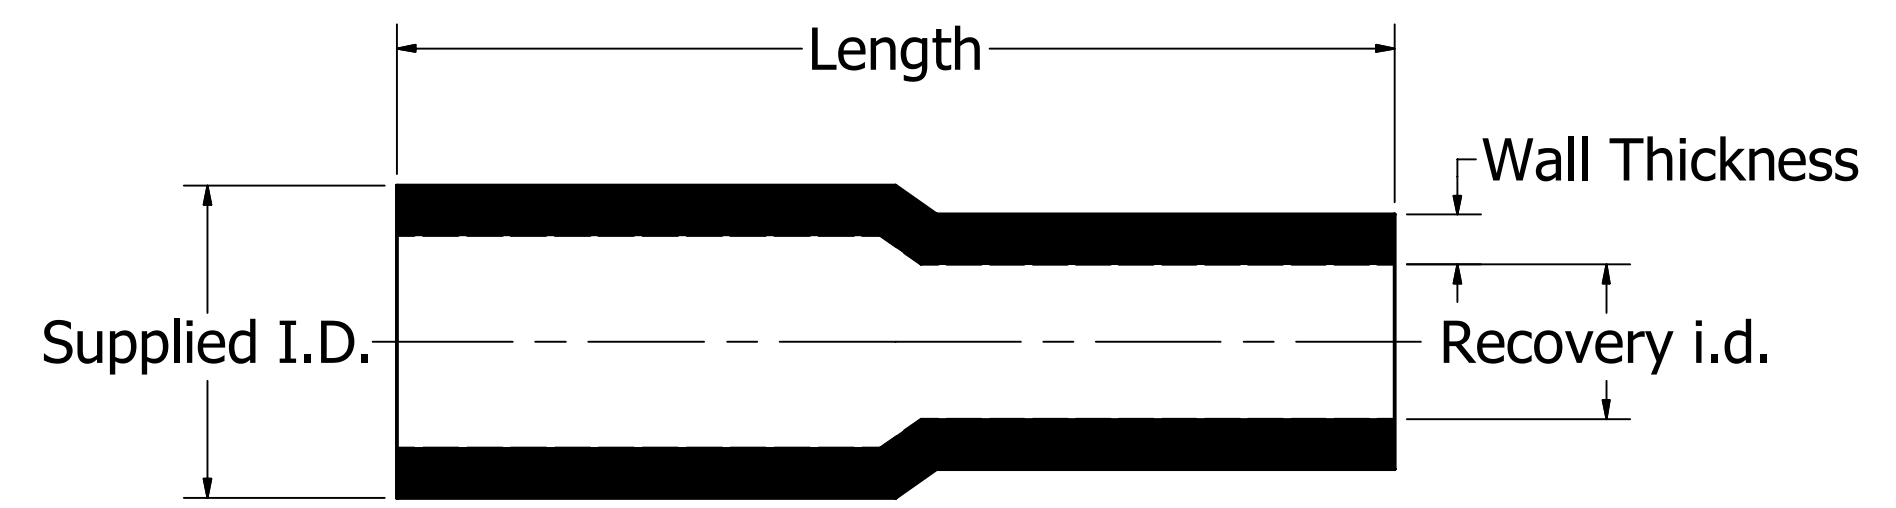

REV	DATE	DESCRIPTION	EC	BY	CHK.
A	03/16/2023	CREATED NEW SALES DRAWING	230316028751	RA	YR

TO ORDER BURNDY® PRODUCTS CALL UNITED STATES 1-800-346-4175 (LONDONDERRY, NH) CANADA: 1-800-387-6487 FOR PRODUCT INFO: http://www.burndy.com		THIN WALL HEAT SHRINK	
		ITEM NO: SEE TABLE CAT. NO: SEE TABLE	
DRAWN BY: R.VASANTH 3/16/2023 CHECKER: B.NADEAU 3/29/2023 DSN APRVL: B.NADEAU 4/26/2023 MFG APRVL: L.RUFFIN 5/26/2023 QA APRVL: J.BRODEUR 5/4/2023 MKT APRVL: B.MICHAUD 4/26/2023			
PROJECT #: -- DOCUMENT TYPE: SALES REL LEVEL: Released		DRAWING NO 50139507 SHEET 15 OF 17	
		SIZE D REV A