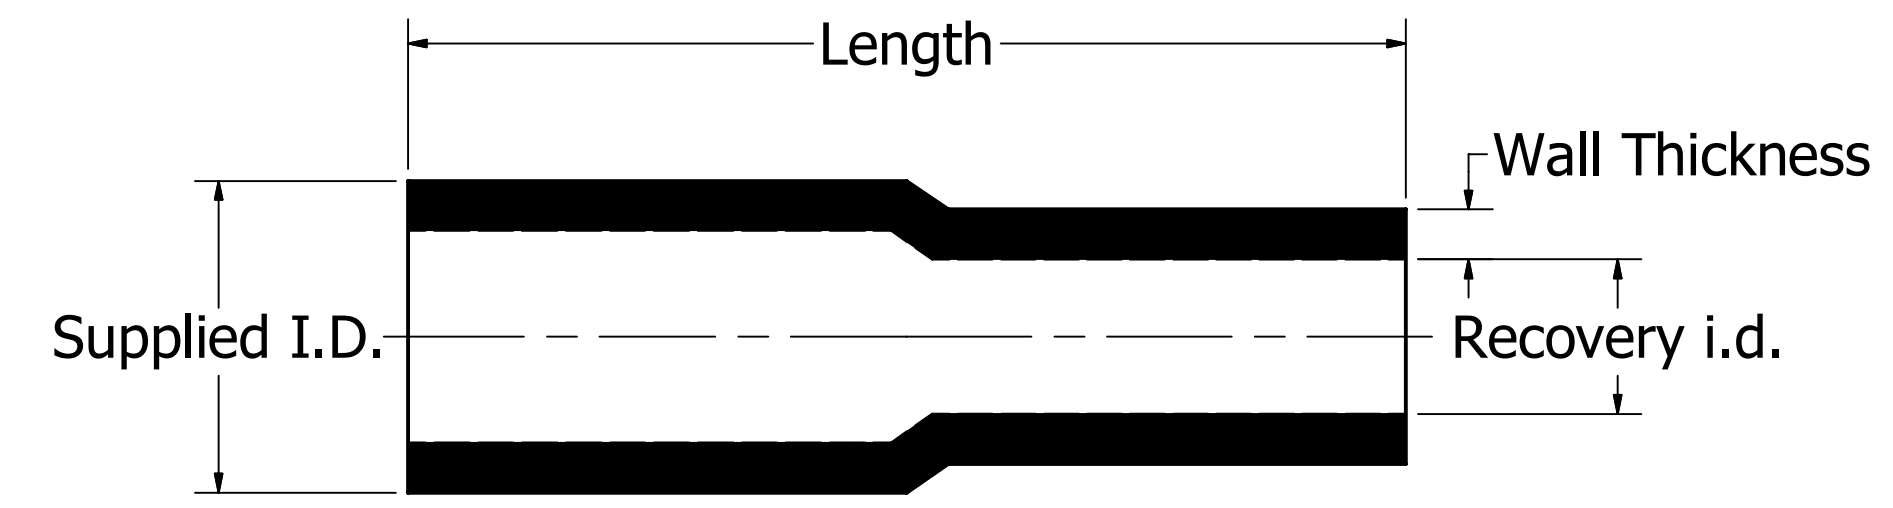

REV	DATE	DESCRIPTION	EC	BY	CHK.
A	03/16/2023	CREATED NEW SALES DRAWING	230316028751	RA	YR

TO ORDER BURNDY® PRODUCTS CALL UNITED STATES 1-800-346-4175 (LONDONDERRY, NH) CANADA: 1-800-387-6487 FOR PRODUCT INFO: http://www.burndy.com		THIN WALL HEAT SHRINK	
		ITEM NO: SEE TABLE CAT. NO: SEE TABLE	
DRAWN BY: R.VASANTH 3/16/2023			
CHECKER: B.NADEAU 3/29/2023			
DSN APRVL: B.NADEAU 4/26/2023			
MFG APRVL: L.RUFFIN 5/26/2023			
QA APRVL: J.BRODEUR 5/4/2023			
MKT APRVL: B.MICHAUD 4/26/2023		DRAWING NO	
PROJECT #: --		50139507	
DOCUMENT TYPE: SALES		SHEET 9 OF 17	
REL LEVEL: Released		REV A