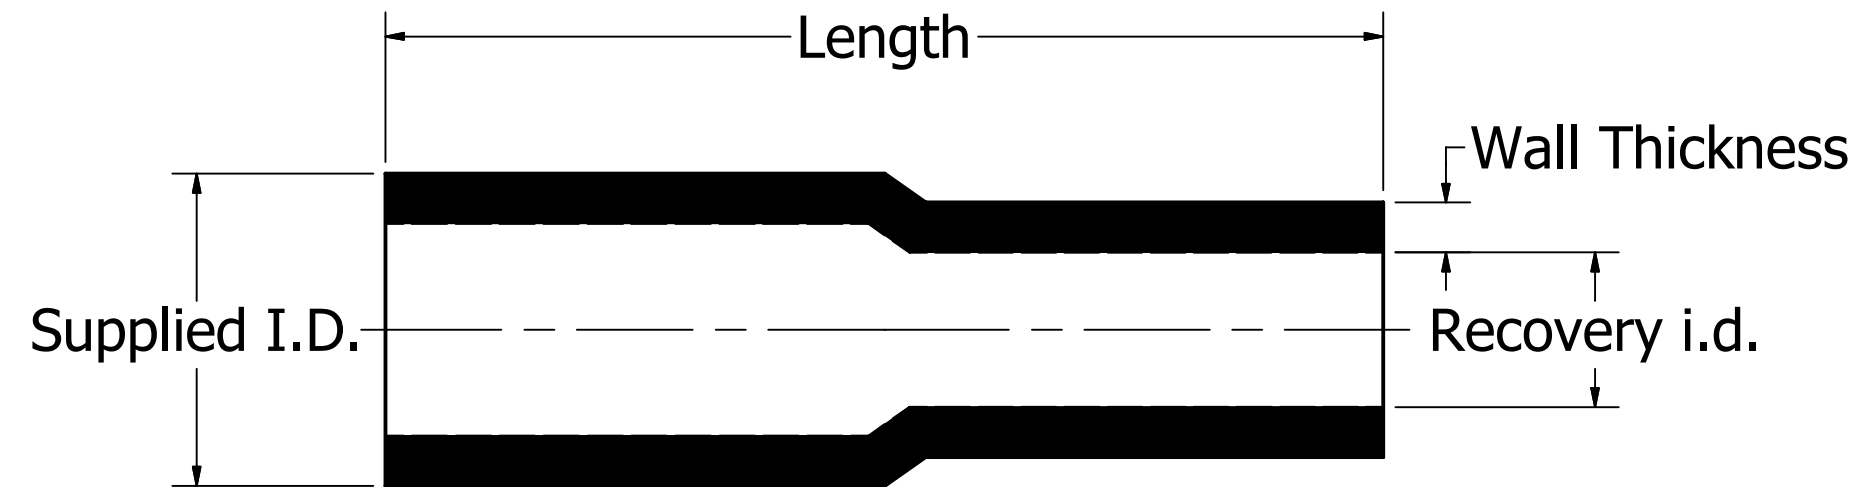

Catalog Number	Nominal Size	Supplied Ø ID Min.	Recovery Ø ID Max.	Wall Thickness	Voltage Rating	Package Type	Min Order Quantity	Package Quantity	Total Pieces Per Pack	Quantity of Each Color									Product Color											
										Black (BK)	Blue (BL)	Clear (CL)	Green (GR)	Orange (OR)	Red (RD)	White (WH)	Yellow (YL)	Yellow/Green (YG)												
										HSTPMX00476IPK25	3/64"	0.047	0.023	0.016	600V	Multi-Pack (6" Lengths)	1	1 pack of 25 pieces		25	7	3	3	3	-	3	3	3	-	Mixed

REV	DATE	DESCRIPTION	EC	BY	C'H'K.
A	03/16/2023	CREATED NEW SALES DRAWING	230316028751	RA	YR

TO ORDER BURNDY® PRODUCTS CALL UNITED STATES 1-800-346-4175 (LONDONDERRY, NH) CANADA: 1-800-387-6487 FOR PRODUCT INFO: http://www.burndy.com	THIN WALL HEAT SHRINK			
	ITEM NO: SEE TABLE	CAT. NO: SEE TABLE		
	DRAWN BY: R.VASANTH	3/16/2023		
	CHECKER: B.NADEAU	3/29/2023		
	DSN APRVL: B.NADEAU	4/26/2023		
	MFG APRVL: L.RUFFIN	5/26/2023		
QA APRVL: J.BRODEUR	5/4/2023			
MKT APRVL: B.MICHAUD	4/26/2023			
PROD FAM: --	DRAWING NO	REV		
PROJECT #: --	SIZE	50139507 SHEET 2 OF 17	A	
DOCUMENT TYPE: SALES	D			
REL LEVEL: Released