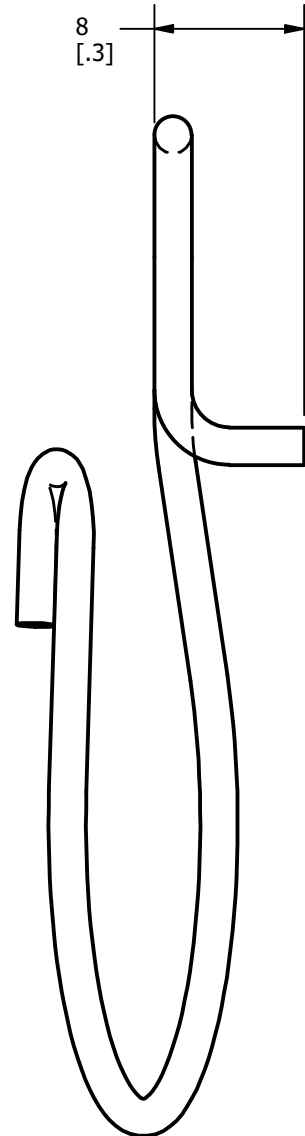

CATALOG #	Material
WCH1-BDL	300 Series Stainless Steel
WCH1GS-BDL	Galvanized Spring Steel

REV	DATE	DESCRIPTION	EC	BY	C'H'K.
A	06-06-2023	DRAWING CREATION	230613031084	TM	BM

NOTES:

- DIMENSIONS IN BRACKETS [] ARE IN INCHES ROUNDED OFF TO THE NEAREST TENTH, UNLESS OTHERWISE SPECIFIED AND ARE FOR REFERENCE ONLY.

TO ORDER BURNDY® PRODUCTS CALL

UNITED STATES
1-800-346-4175 (LONDONDERRY, NH)

CANADA:
1-800-387-6487

FOR PRODUCT INFO: <http://www.burndy.com>

CABLE HANGER

ITEM NO: SEE TABLE		DRAWING NO	
CAT. NO: SEE TABLE		50140054	
DRAWN BY: M.THAMARAI	06-13-2023	REV	A
CHECKER: G.ROCCAPRIORE	08-02-2023	SHEET 1 OF 1	
DSN APRVL: G.ROCCAPRIORE	08-02-2023	HUBBELL	
MFG APRVL: J.VERRANAULT	08-02-2023	BURNDY	
QA APRVL: D.LOCKE	08-02-2023	PROJ #:	
MKT APRVL: M.BRITT	08-02-2023	SIZE	
PROD FAM: WILEY		B	
DOCUMENT TYPE: SALES		REL LEVEL: Released	