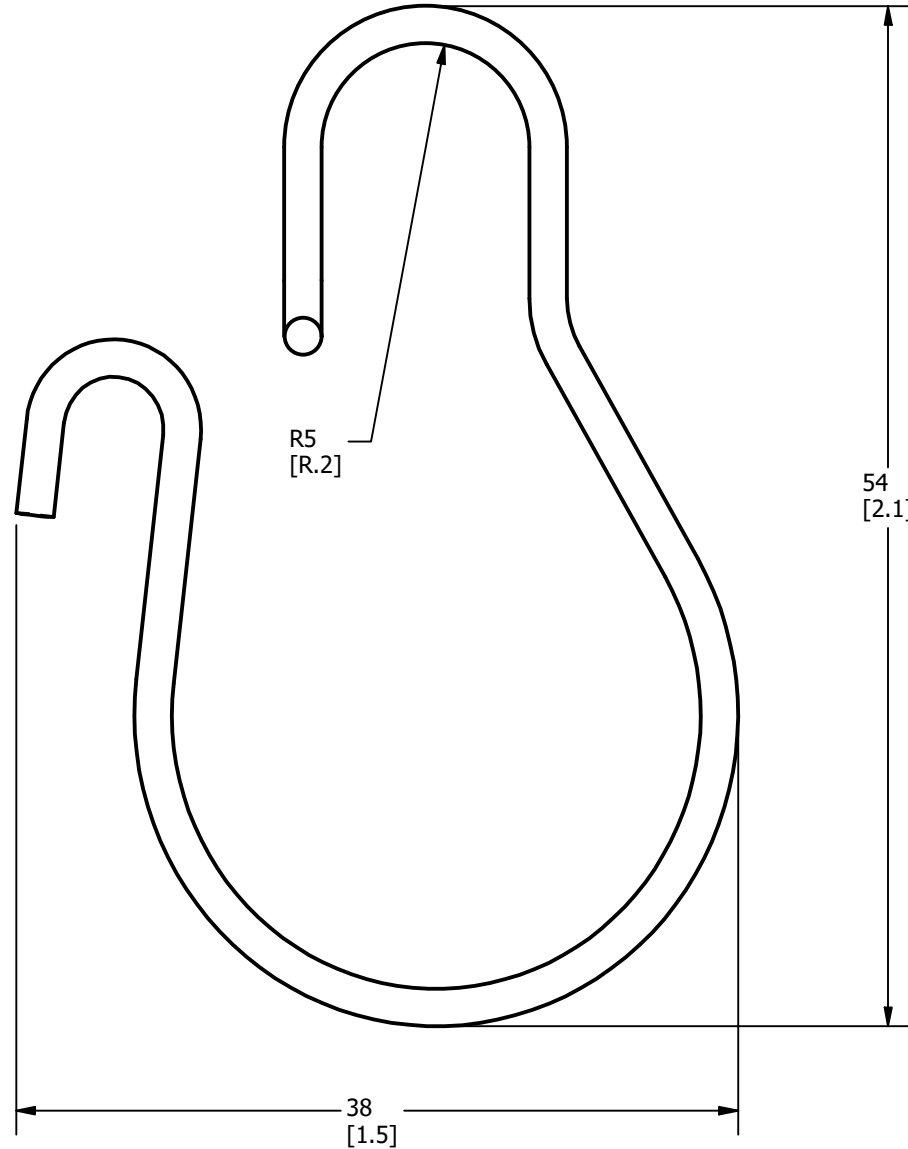

CATALOG #	Material
WCH1-BDL	300 Series Stainless Steel
WCH1GS-BDL	Galvanized Spring Steel

REV	DATE	DESCRIPTION	EC	BY	C'H'K.
A	06-06-2023	DRAWING CREATION	230613031084	TM	BM

NOTES:

- DIMENSIONS IN BRACKETS [] ARE IN INCHES ROUNDED OFF TO THE NEAREST TENTH, UNLESS OTHERWISE SPECIFIED AND ARE FOR REFERENCE ONLY.

TO ORDER BURNDY® PRODUCTS CALL

UNITED STATES
1-800-346-4175 (LONDONDERRY, NH)

CANADA:
1-800-387-6487

FOR PRODUCT INFO: <http://www.burndy.com>

CABLE HANGER

ITEM NO: SEE TABLE		DRAWING NO	
CAT. NO: SEE TABLE		50140054	
DRAWN BY: M.THAMARAI	06-13-2023	REV	A
CHECKER: G.ROCCAPRIORE	08-02-2023	SHEET 1 OF 1	
DSN APRVL: G.ROCCAPRIORE	08-02-2023	HUBBELL	
MFG APRVL: J.VERRANAULT	08-02-2023	BURNDY	
QA APRVL: D.LOCKE	08-02-2023	PROJ #:	
MKT APRVL: M.BRITT	08-02-2023	SIZE	
PROD FAM: WILEY		B	
DOCUMENT TYPE: SALES		REL LEVEL: Released	