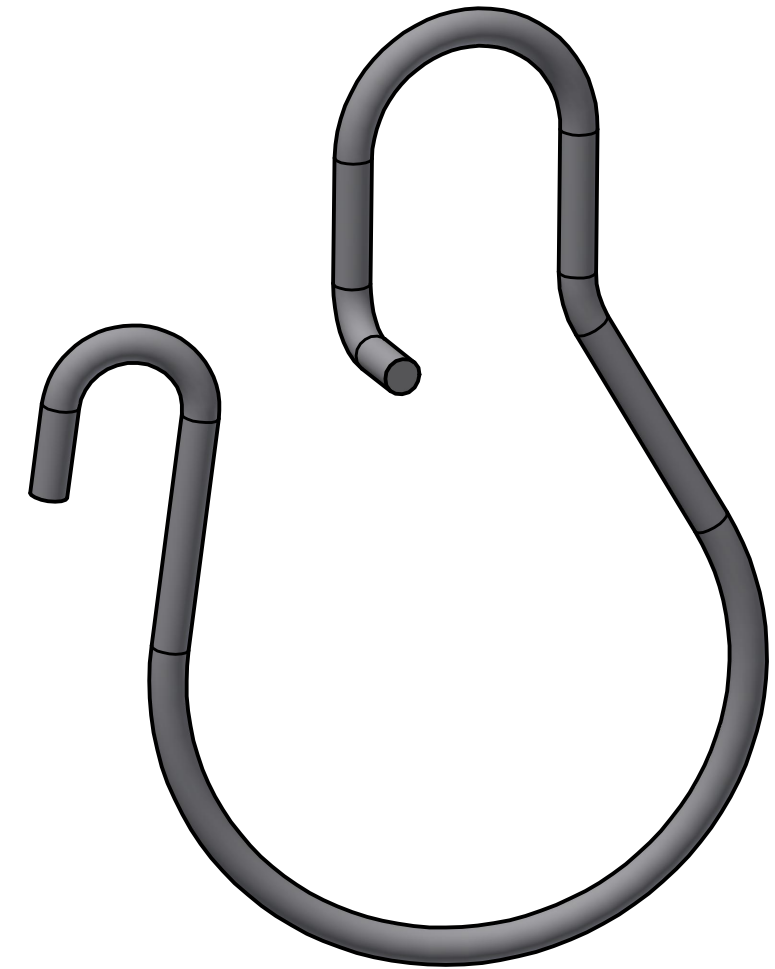

CATALOG #	Material
WCH1-BDL	300 Series Stainless Steel
WCH1GS-BDL	Galvanized Spring Steel

REV	DATE	DESCRIPTION	EC	BY	C'H'K.
A	06-06-2023	DRAWING CREATION	230613031084	TM	BM

NOTES:

- DIMENSIONS IN BRACKETS [] ARE IN INCHES ROUNDED OFF TO THE NEAREST TENTH, UNLESS OTHERWISE SPECIFIED AND ARE FOR REFERENCE ONLY.

TO ORDER BURNDY® PRODUCTS CALL

UNITED STATES
1-800-346-4175 (LONDONDERRY, NH)

CANADA:
1-800-387-6487

FOR PRODUCT INFO: <http://www.burndy.com>

CABLE HANGER

ITEM NO: SEE TABLE		DRAWING NO	
CAT. NO: SEE TABLE		50140054	
DRAWN BY: M.THAMARAI	06-13-2023	REV	A
CHECKER: G.ROCCAPRIORE	08-02-2023	SHEET 1 OF 1	
DSN APRVL: G.ROCCAPRIORE	08-02-2023	HUBBELL	
MFG APRVL: J.VERRANAULT	08-02-2023	BURNDY	
QA APRVL: D.LOCKE	08-02-2023	PROJ #:	
MKT APRVL: M.BRITT	08-02-2023	SIZE	
PROD FAM: WILEY		B	
DOCUMENT TYPE: SALES		REL LEVEL: Released	