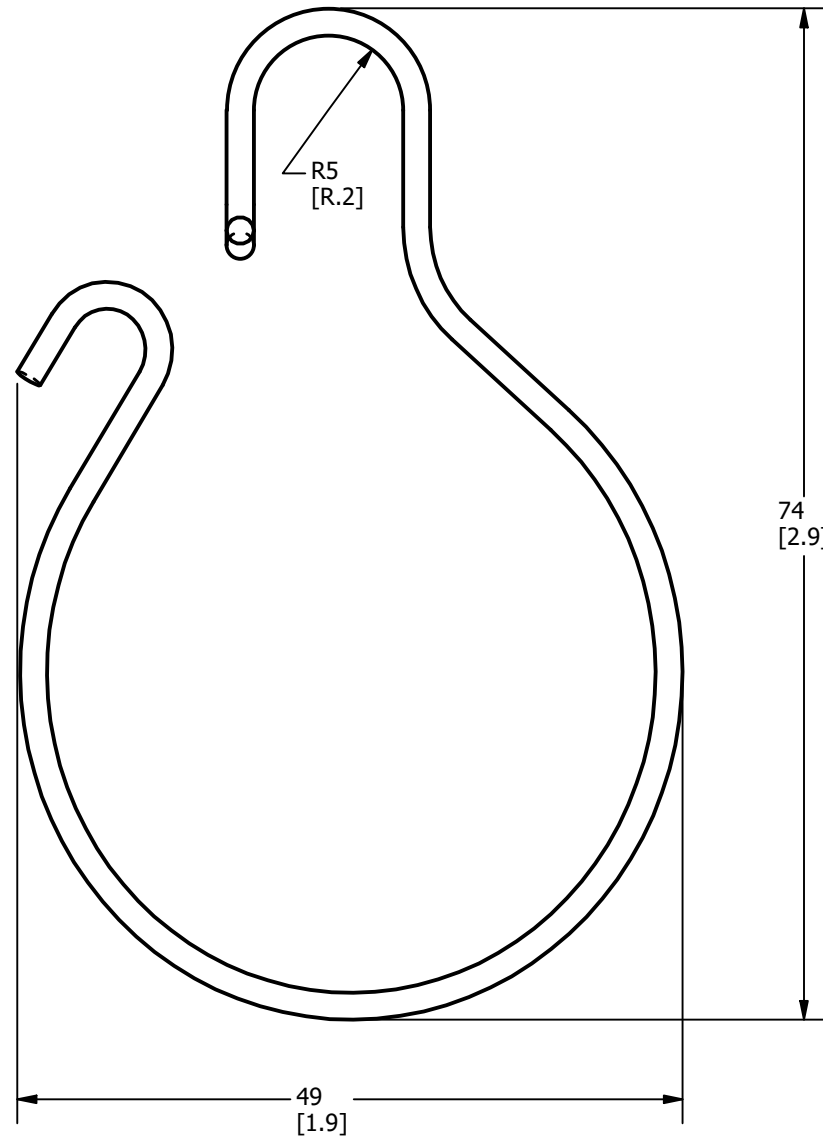

CATALOG #	Material
WCH2-BDL	300 Series Stainless Steel
WCH2GS-BDL	Galvanized Spring Steel

REV	DATE	DESCRIPTION	EC	BY	C'H'K.
A	06-06-2023	DRAWING CREATION	230613031084	TM	BM

NOTES:

1. DIMENSIONS IN BRACKETS [] ARE IN INCHES ROUNDED OFF TO THE NEAREST TENTH, UNLESS OTHERWISE SPECIFIED AND ARE FOR REFERENCE ONLY.

TO ORDER BURNDY® PRODUCTS CALL

UNITED STATES
1-800-346-4175 (LONDONDERRY, NH)

CANADA:
1-800-387-6487

FOR PRODUCT INFO: <http://www.burndy.com>

CABLE HANGER	
ITEM NO: SEE TABLE	
CAT. NO: SEE TABLE	
DRAWN BY: M.THAMARAI	06-13-2023
CHECKER: G.ROCCAPRIORE	08-02-2023
DSN APRVL: G.ROCCAPRIORE	08-02-2023
MFG APRVL: J.VERRANAULT	08-02-2023
QA APRVL: D.LOCKE	08-02-2023
MKT APRVL: M.BRITT	08-02-2023
PROD FAM: WILEY	
PROJECT #:	SIZE
DOCUMENT TYPE: SALES	50140056
REL LEVEL: Released	B
DRAWING NO	REV
50140056	A
SHEET 1 OF 1	