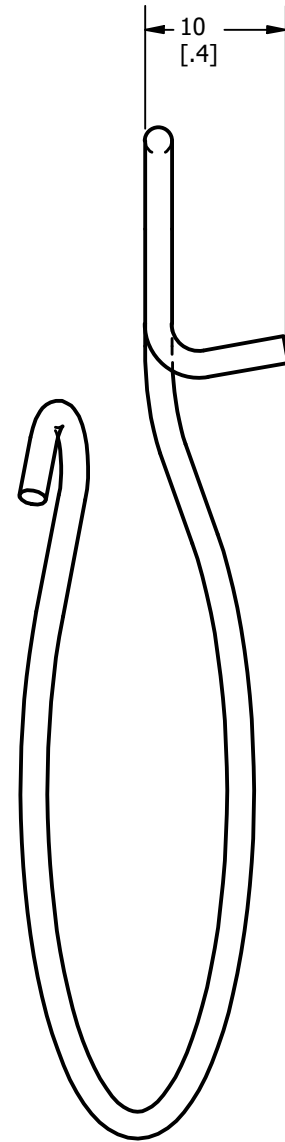

CATALOG #	Material
WCH2-BDL	300 Series Stainless Steel
WCH2GS-BDL	Galvanized Spring Steel

REV	DATE	DESCRIPTION	EC	BY	C'H'K.
A	06-06-2023	DRAWING CREATION	230613031084	TM	BM

NOTES:

1. DIMENSIONS IN BRACKETS [] ARE IN INCHES ROUNDED OFF TO THE NEAREST TENTH, UNLESS OTHERWISE SPECIFIED AND ARE FOR REFERENCE ONLY.

TO ORDER BURNDY® PRODUCTS CALL

UNITED STATES
1-800-346-4175 (LONDONDERRY, NH)

CANADA:
1-800-387-6487

FOR PRODUCT INFO: <http://www.burndy.com>

CABLE HANGER	
ITEM NO: SEE TABLE	
CAT. NO: SEE TABLE	
DRAWN BY: M.THAMARAI	06-13-2023
CHECKER: G.ROCCAPRIORE	08-02-2023
DSN APRVL: G.ROCCAPRIORE	08-02-2023
MFG APRVL: J.VERRANAULT	08-02-2023
QA APRVL: D.LOCKE	08-02-2023
MKT APRVL: M.BRITT	08-02-2023
PROD FAM: WILEY	
PROJECT #:	SIZE
DOCUMENT TYPE: SALES	50140056
REL LEVEL: Released	B
DRAWING NO	REV
50140056	A
SHEET 1 OF 1	