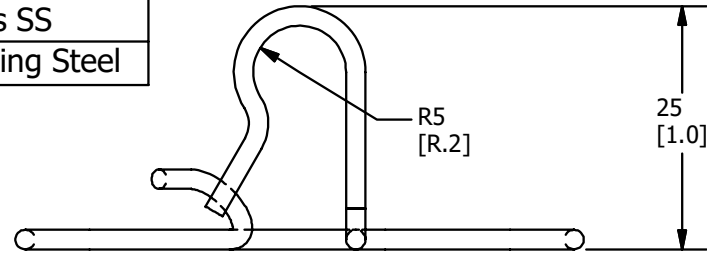

CAT NO.	ITEM #	MATERIAL
WCH2B10-BDL	50141074	300 Series SS
WCH2B10GS-BDL	50141075	Galvanized Spring Steel

REV	DATE	DESCRIPTION	EC	BY	C'H'K.
B	12-18-2023	DRAWING UPDATE	231219035498	TM	EM

3D VIEWS

NOTES:

- DIMENSIONS IN BRACKETS [] ARE IN INCHES ROUNDED OFF TO THE NEAREST TENTH, UNLESS OTHERWISE SPECIFIED AND ARE FOR REFERENCE ONLY.
- DESIGNED TO SUPPORT CABLES VIA TRACKER MOUNTING BOLT. COTTER PIN HOOK DESIGN ATTACHED TO BOLT AND IS SET AT A 90° ANGLE ALIGNING WITH THE TORQUE TUBE THUS MAKING IT IDEAL FOR USE WITH BI-FACIAL PANELS.
- HOLDS UP TO 20 PV WIRES OF 8MM IN DIAMETER.

TO ORDER BURNDY® PRODUCTS CALL		CABLE HANGER															
UNITED STATES 1-800-346-4175 (LONDONDERRY, NH)		ITEM NO: SEE TABLE															
CANADA: 1-800-387-6487		CAT. NO: SEE TABLE															
FOR PRODUCT INFO: http://www.burndy.com		<table border="1"> <tr> <td>DRAWN BY: M.THAMARAI</td> <td>06-13-2023</td> </tr> <tr> <td>CHECKER: G.ROCCAPRIORE</td> <td>08-02-2023</td> </tr> <tr> <td>DSN APRVL: G.ROCCAPRIORE</td> <td>08-02-2023</td> </tr> <tr> <td>MFG APRVL: J.VERRANAULT</td> <td>08-02-2023</td> </tr> <tr> <td>QA APRVL: D.LOCKE</td> <td>08-02-2023</td> </tr> <tr> <td>MKT APRVL: M.BRITT</td> <td>08-02-2023</td> </tr> <tr> <td>PROD FAM: WILEY</td> <td></td> </tr> </table>		DRAWN BY: M.THAMARAI	06-13-2023	CHECKER: G.ROCCAPRIORE	08-02-2023	DSN APRVL: G.ROCCAPRIORE	08-02-2023	MFG APRVL: J.VERRANAULT	08-02-2023	QA APRVL: D.LOCKE	08-02-2023	MKT APRVL: M.BRITT	08-02-2023	PROD FAM: WILEY	
DRAWN BY: M.THAMARAI	06-13-2023																
CHECKER: G.ROCCAPRIORE	08-02-2023																
DSN APRVL: G.ROCCAPRIORE	08-02-2023																
MFG APRVL: J.VERRANAULT	08-02-2023																
QA APRVL: D.LOCKE	08-02-2023																
MKT APRVL: M.BRITT	08-02-2023																
PROD FAM: WILEY																	
																	
		DRAWING NO															
		50140783															
		REV															
		B															
		SHEET 1 OF 1															