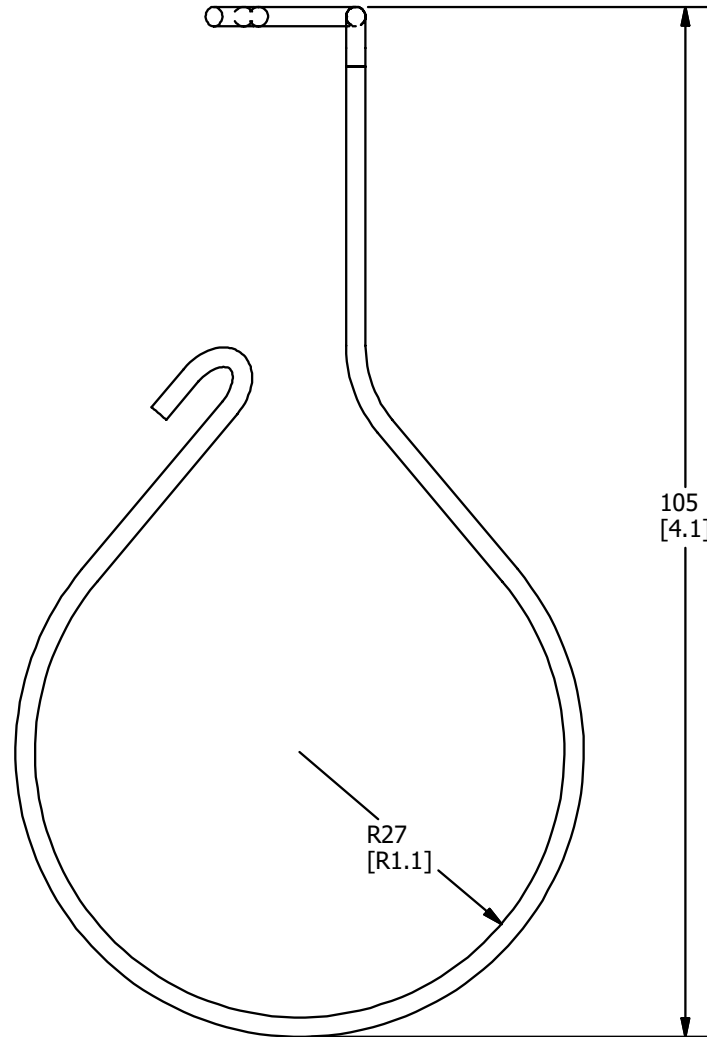

CAT NO.	ITEM #	MATERIAL
WCH2B10-BDL	50141074	300 Series SS
WCH2B10GS-BDL	50141075	Galvanized Spring Steel

REV	DATE	DESCRIPTION	EC	BY	C'H'K.
B	12-18-2023	DRAWING UPDATE	231219035498	TM	EM

3D VIEWS

NOTES:

- DIMENSIONS IN BRACKETS [] ARE IN INCHES ROUNDED OFF TO THE NEAREST TENTH, UNLESS OTHERWISE SPECIFIED AND ARE FOR REFERENCE ONLY.
- DESIGNED TO SUPPORT CABLES VIA TRACKER MOUNTING BOLT. COTTER PIN HOOK DESIGN ATTACHED TO BOLT AND IS SET AT A 90° ANGLE ALIGNING WITH THE TORQUE TUBE THUS MAKING IT IDEAL FOR USE WITH BI-FACIAL PANELS.
- HOLDS UP TO 20 PV WIRES OF 8MM IN DIAMETER.

TO ORDER BURNDY® PRODUCTS CALL		CABLE HANGER															
UNITED STATES 1-800-346-4175 (LONDONDERRY, NH)		ITEM NO: SEE TABLE															
CANADA: 1-800-387-6487		CAT. NO: SEE TABLE															
FOR PRODUCT INFO: http://www.burndy.com		<table border="1"> <tr> <td>DRAWN BY: M.THAMARAI</td> <td>06-13-2023</td> </tr> <tr> <td>CHECKER: G.ROCCAPRIORE</td> <td>08-02-2023</td> </tr> <tr> <td>DSN APRVL: G.ROCCAPRIORE</td> <td>08-02-2023</td> </tr> <tr> <td>MFG APRVL: J.VERRANAULT</td> <td>08-02-2023</td> </tr> <tr> <td>QA APRVL: D.LOCKE</td> <td>08-02-2023</td> </tr> <tr> <td>MKT APRVL: M.BRITT</td> <td>08-02-2023</td> </tr> <tr> <td>PROD FAM: WILEY</td> <td></td> </tr> </table>		DRAWN BY: M.THAMARAI	06-13-2023	CHECKER: G.ROCCAPRIORE	08-02-2023	DSN APRVL: G.ROCCAPRIORE	08-02-2023	MFG APRVL: J.VERRANAULT	08-02-2023	QA APRVL: D.LOCKE	08-02-2023	MKT APRVL: M.BRITT	08-02-2023	PROD FAM: WILEY	
DRAWN BY: M.THAMARAI	06-13-2023																
CHECKER: G.ROCCAPRIORE	08-02-2023																
DSN APRVL: G.ROCCAPRIORE	08-02-2023																
MFG APRVL: J.VERRANAULT	08-02-2023																
QA APRVL: D.LOCKE	08-02-2023																
MKT APRVL: M.BRITT	08-02-2023																
PROD FAM: WILEY																	
																	
		DRAWING NO															
		50140783															
		REV															
		B															
		SHEET 1 OF 1															