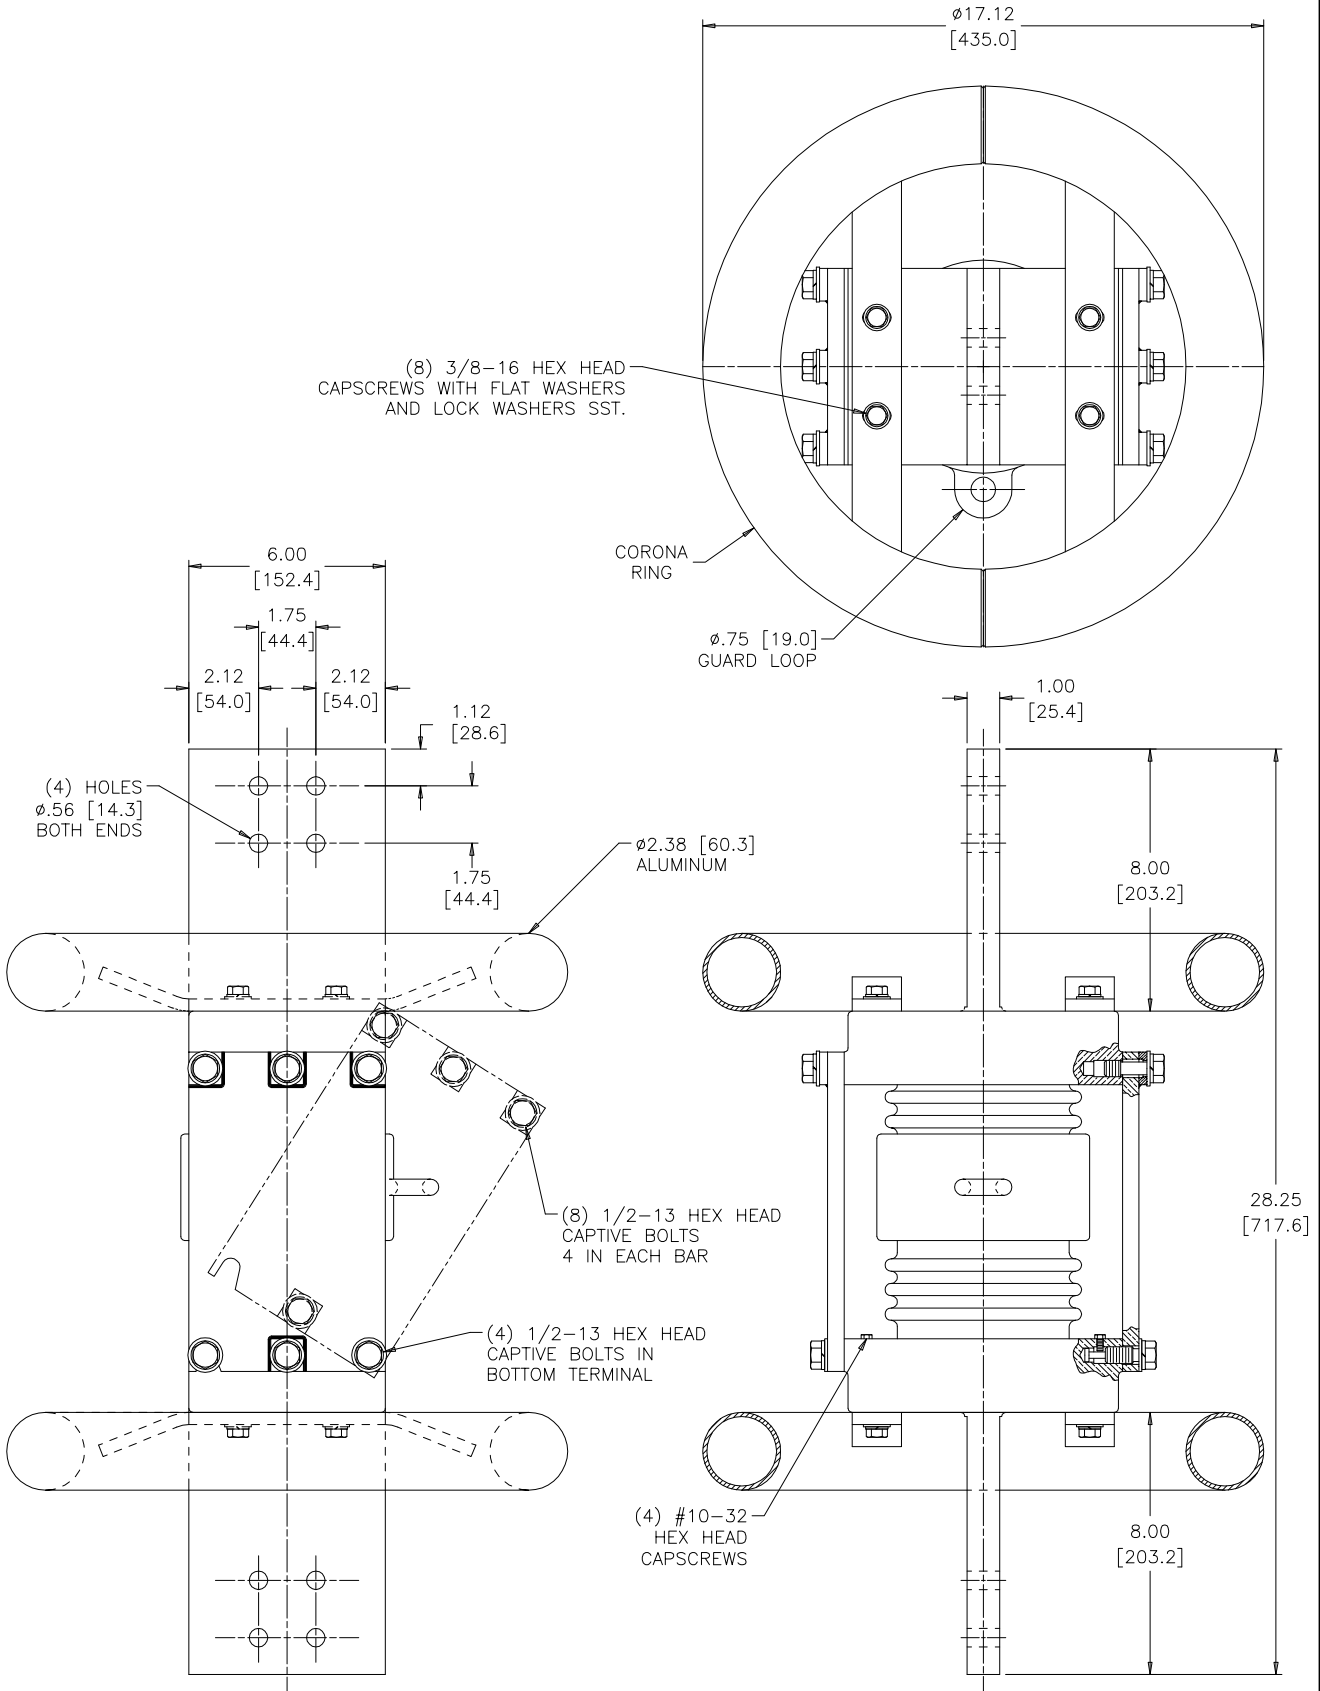

TITLE TEST TERMINAL
TWO CORONA RINGS - TOP & BOTTOM TERMINALS

TOP TERMINAL
BLADE WITH 4 HOLES @ 1.75 [44.4] SPACING

BOTTOM TERMINAL
BLADE WITH 4 HOLES @ 1.75 [44.4] SPACING

DWG.	CATALOG NUMBER	GLAZE COLOR
SD	B-63070-25-EE	BROWN
SD	B-63070-25-EE-70	LT. GRAY

CURRENT RATING
4000 A

DATE 11-8-07	REV. DATE
REF.	

WEIGHT = 135 lb [61 kg]

BOLTS ARE EVERDUR AND STAINLESS STEEL
HARDWARE IS HIGH CONDUCTIVITY COPPER - SILVER PLATED

DIMENSIONS IN INCHES [MILLIMETERS]