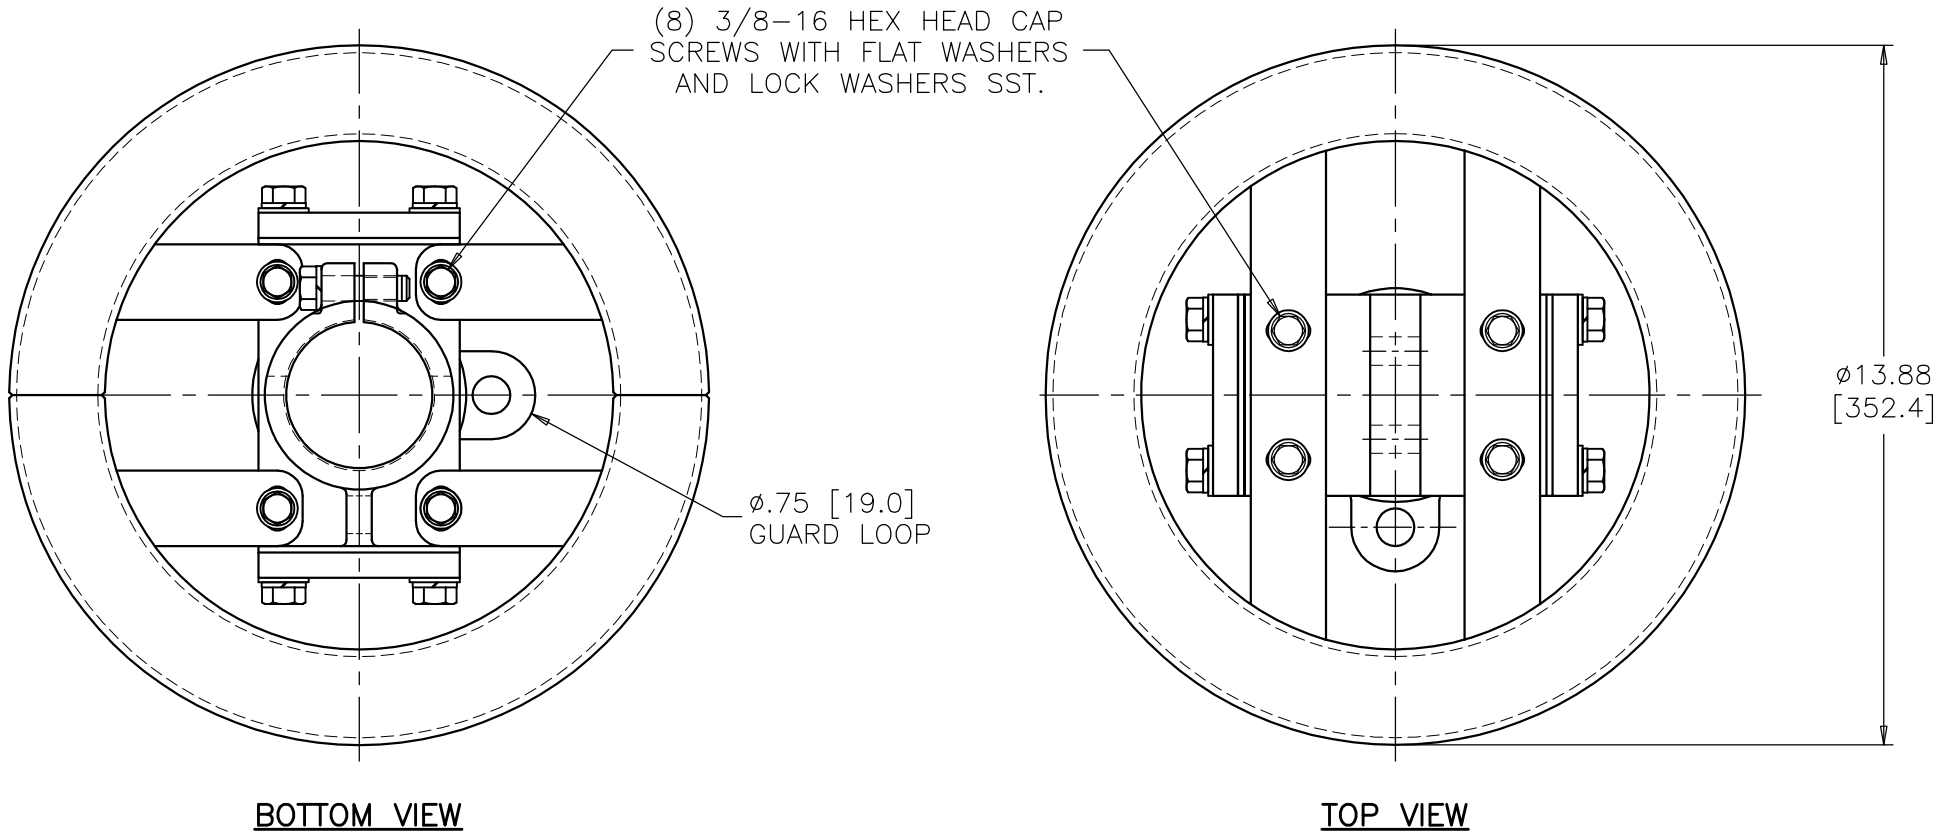

PCORE
ELECTRIC

TITLE
TEST TERMINAL
TWO CORONA RINGS - TOP & BOTTOM TERMINALS

DWG.	CATALOG NUMBER	GLAZE COLOR
SD	B-63071-EE	BROWN
SD	B-63071-EE-70	LT. GRAY

DATE	2-25-03	REV. DATE	11-9-10
REF.			

TOP TERMINAL
4 HOLE NEMA PAD

BOTTOM TERMINAL
3-12 THREAD FEMALE

CURRENT RATING
3000 A

BOTTOM VIEW

TOP VIEW

BOLTS ARE EVERDUR AND STAINLESS STEEL
HARDWARE IS HIGH CONDUCTIVITY COPPER - SILVER PLATED

DIMENSIONS IN INCHES [MILLIMETERS]

REVISION REMOVED KEEPERS, (6) #10-32 HEX HEAD CAP SCREWS WAS (8), ADDED (2) #10-32 ROUND HEAD CAP SCREWS ON TOP TERMINAL **SCALE** 1/4