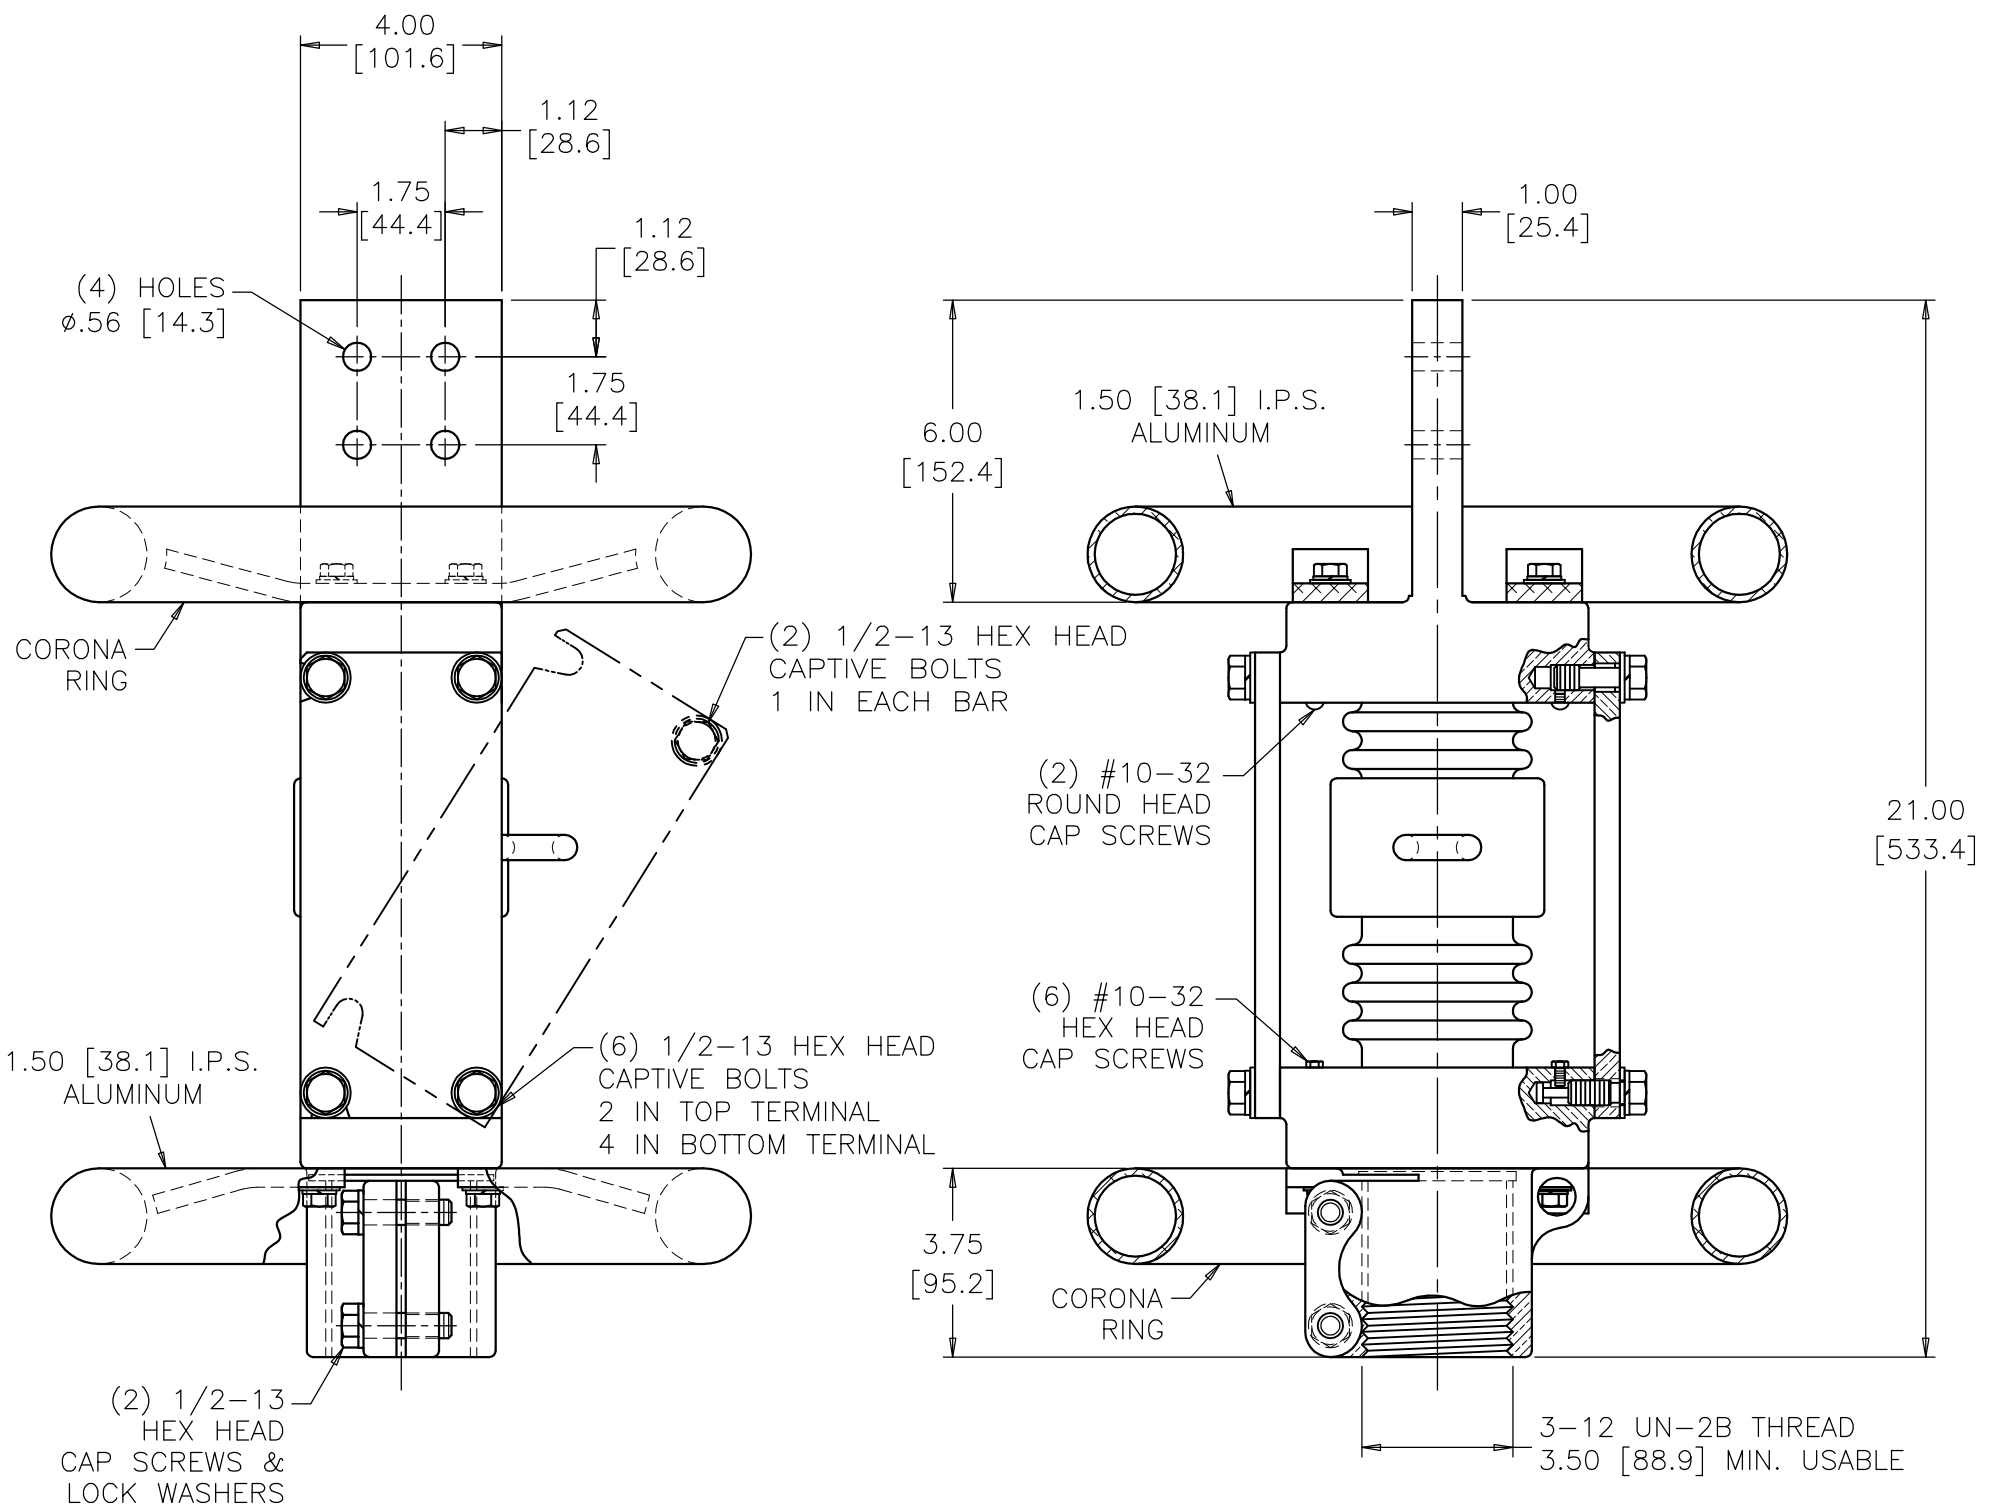

PCORE
ELECTRIC

TITLE
TEST TERMINAL
TWO CORONA RINGS - TOP & BOTTOM TERMINALS

DWG.	CATALOG NUMBER	GLAZE COLOR
SD	B-63071-EE	BROWN
SD	B-63071-EE-70	LT. GRAY

DATE	2-25-03	REV. DATE	11-9-10
REF.			

TOP TERMINAL
4 HOLE NEMA PAD

BOTTOM TERMINAL
3-12 THREAD FEMALE

CURRENT RATING
3000 A

BOTTOM VIEW

TOP VIEW

BOLTS ARE EVERDUR AND STAINLESS STEEL
HARDWARE IS HIGH CONDUCTIVITY COPPER - SILVER PLATED

DIMENSIONS IN INCHES [MILLIMETERS]

REVISION REMOVED KEEPERS, (6) #10-32 HEX HEAD CAP SCREWS WAS (8), ADDED (2) #10-32 ROUND HEAD CAP SCREWS ON TOP TERMINAL **SCALE** 1/4