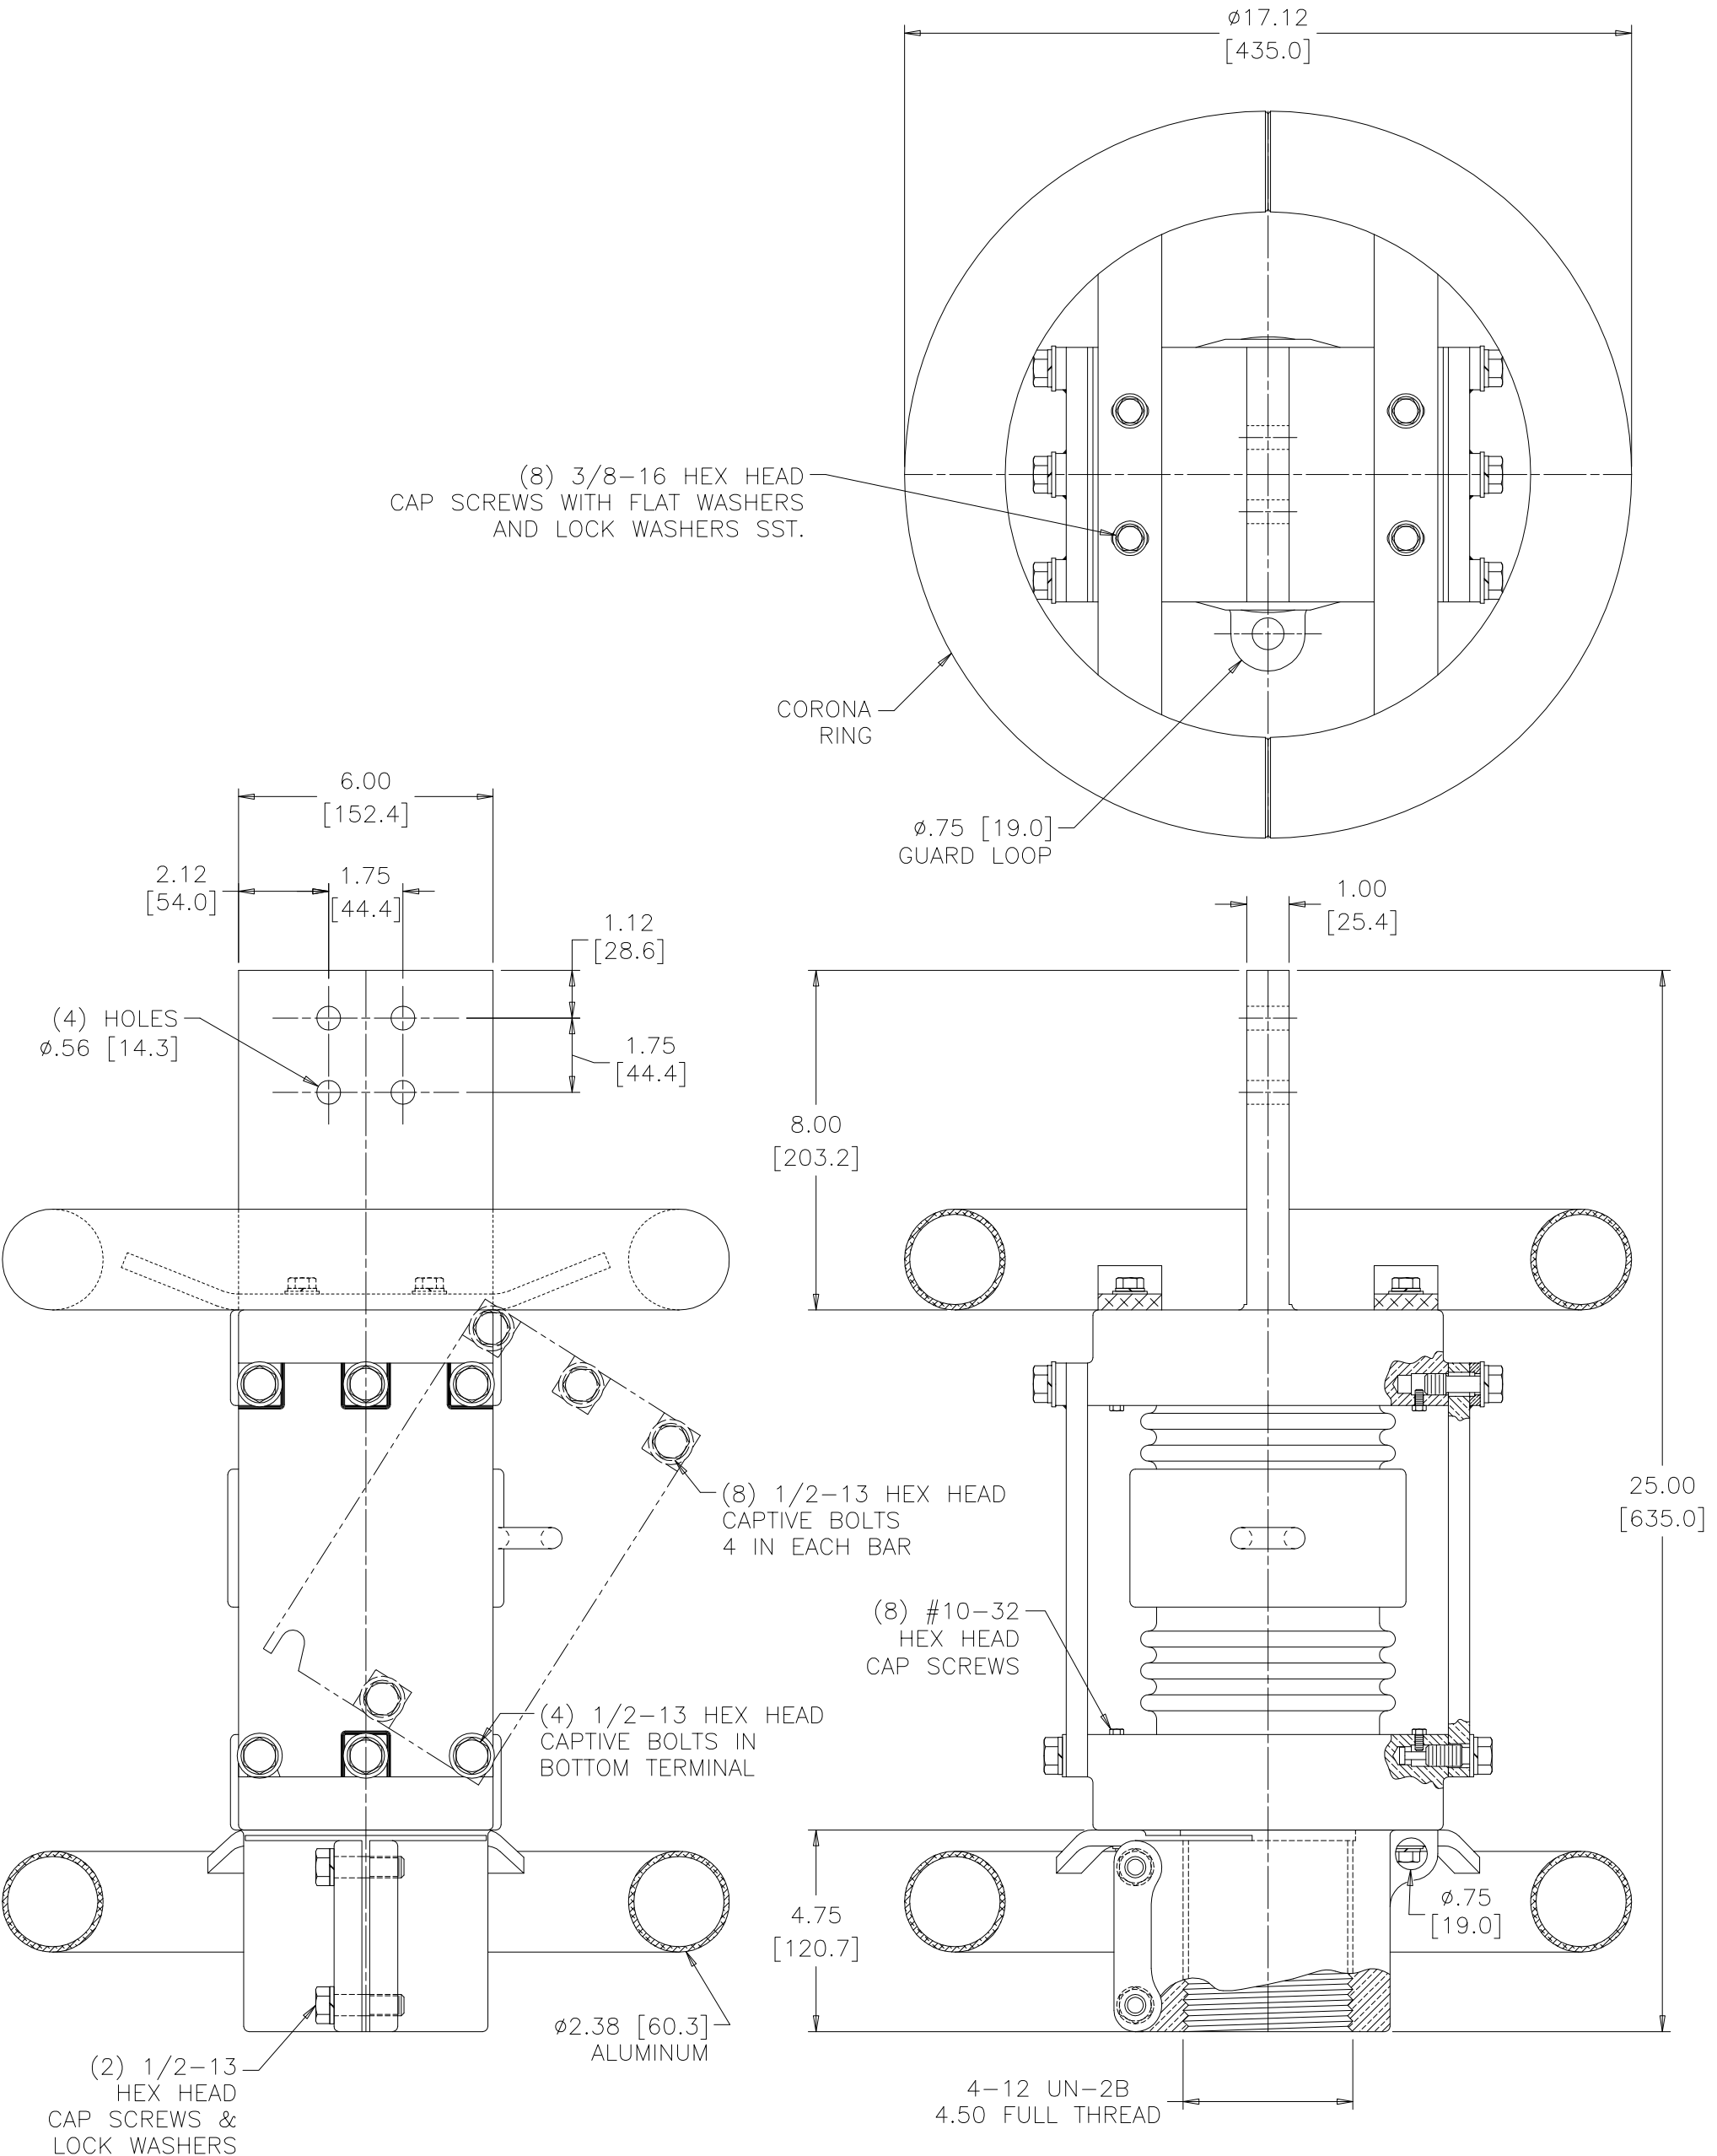

PCORE
ELECTRIC

TITLE TEST TERMINAL
TWO CORONA RINGS - TOP & BOTTOM TERMINALS

TOP TERMINAL
4 HOLE NEMA PAD @ 1.75 [44.4] SPACING

BOTTOM TERMINAL
4-12 THREAD FEMALE

DWG.	CATALOG NUMBER	GLAZE COLOR
SD	B-64008-41-EE	BROWN
SD	B-64008-41-EE-70	LT. GRAY

CURRENT RATING
4000 A

DATE 8-18-09	REV. DATE 9-29-09
REF.	

BOLTS ARE EVERDUR AND STAINLESS STEEL
HARDWARE IS HIGH CONDUCTIVITY COPPER - SILVER PLATED

DIMENSIONS IN INCHES [MILLIMETERS]

REVISION ADDED #10-32 HEX HEAD CAP SCREWS TO THE TOP TERMINAL

SCALE 1/4

NOTE TO PURCHASER:
ALL SALES OF PCORE PRODUCTS ARE SUBJECT
TO OUR STANDARD TERMS AND CONDITIONS
AND THE LIMITED WARRANTIES THEREUNDER