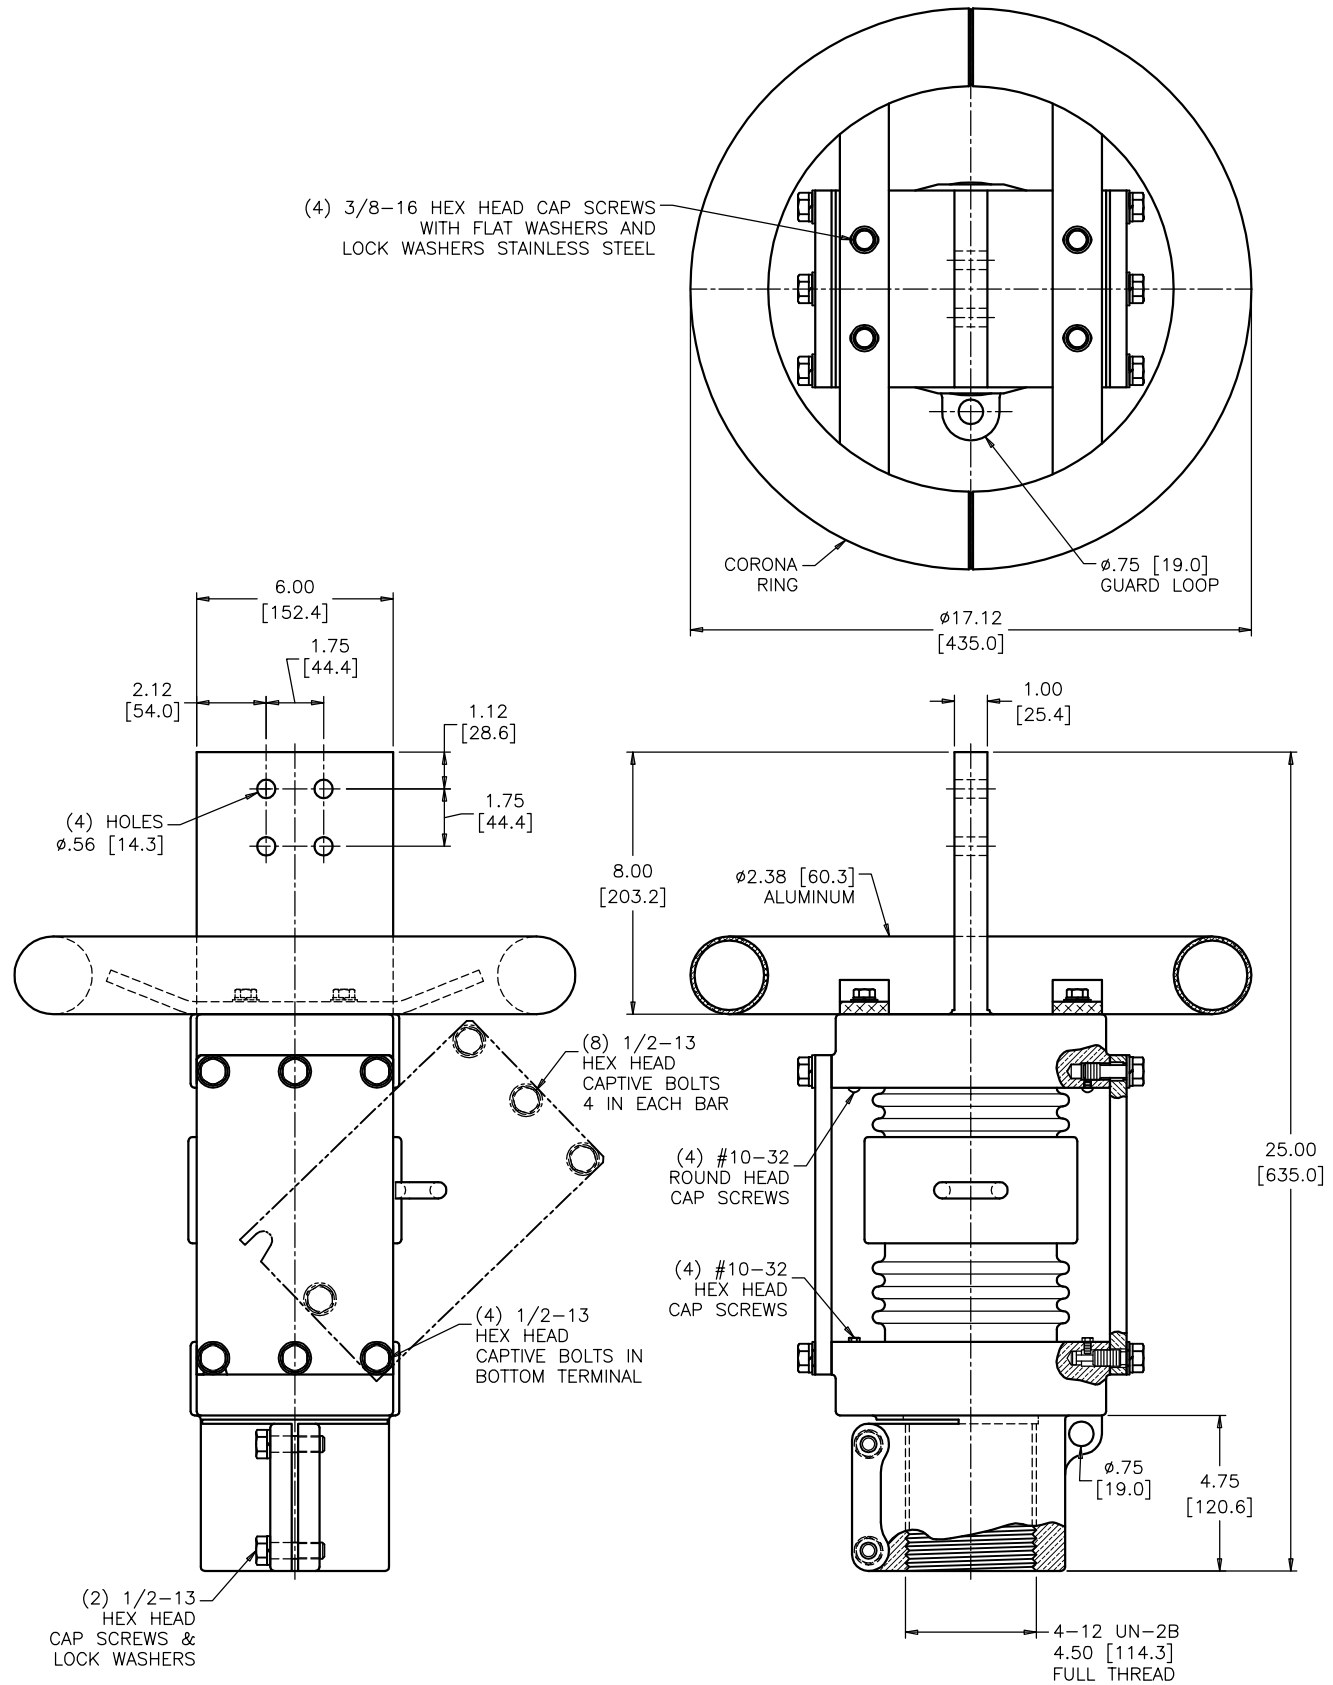

PCORE
ELECTRIC

TITLE TEST TERMINAL
ONE CORONA RING ON TOP TERMINAL

TOP TERMINAL
4 HOLE NEMA PAD @ 1.75 [44.4] SPACING

BOTTOM TERMINAL
4-12 THREAD FEMALE

DWG.	CATALOG NUMBER	GLAZE COLOR
SD	B-64008-41-E	BROWN
SD	B-64008-41-E-70	LT. GRAY

CURRENT RATING
4000 A

DATE	1-9-12	REV. DATE	
REF.			

BOLTS ARE EVERDUR AND STAINLESS STEEL
HARDWARE IS HIGH CONDUCTIVITY COPPER - SILVER PLATED

DIMENSIONS IN INCHES [MILLIMETERS]

REVISION

SCALE 1/4