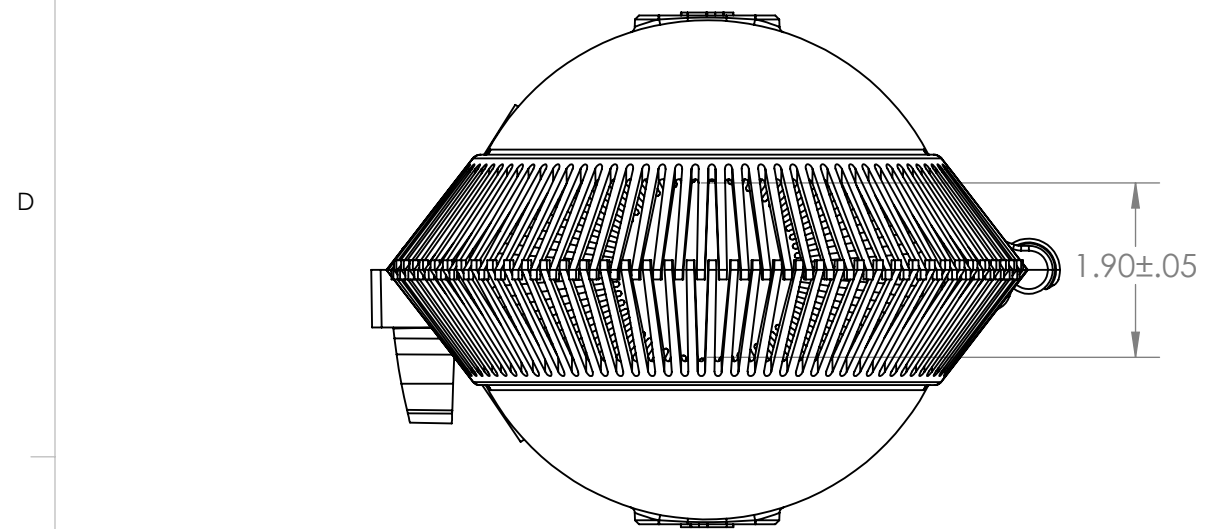

8 7 6 5 4 3 2 1

UNLESS OTHERWISE SPECIFIED:

PROPRIETARY AND CONFIDENTIAL

THE INFORMATION CONTAINED IN THIS DRAWING IS THE SOLE PROPERTY OF RELIAGUARD INC. ANY REPRODUCTION IN PART OR AS A WHOLE WITHOUT THE WRITTEN PERMISSION OF RELIAGUARD INC. IS PROHIBITED.

PROJECTION

MATERIAL RELIATANUM

DIMENSIONS ARE IN INCHES

DO NOT SCALE DRAWING

TITLE:
#5S BUSHING GUARD

SIZE	DWG. NO.	REV
B	BC16003	H

SCALE: 1:2	SHEET 1 OF 1

8 7 6 5 4 3 2 1