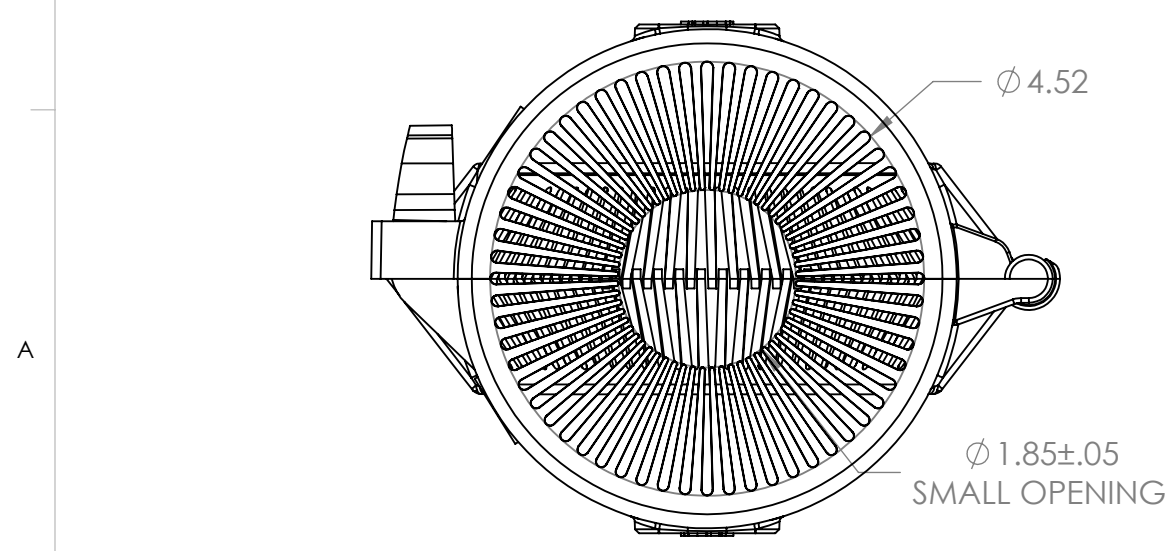

8 7 6 5 4 3 2 1

UNLESS OTHERWISE SPECIFIED:

PROPRIETARY AND CONFIDENTIAL

THE INFORMATION CONTAINED IN THIS DRAWING IS THE SOLE PROPERTY OF RELIAGUARD INC. ANY REPRODUCTION IN PART OR AS A WHOLE WITHOUT THE WRITTEN PERMISSION OF RELIAGUARD INC. IS PROHIBITED.

PROJECTION

MATERIAL RELIATANUM

DIMENSIONS ARE IN INCHES

DO NOT SCALE DRAWING

TITLE:
#5S BUSHING GUARD

SIZE	DWG. NO.	REV
B	BC16003	H

SCALE: 1:2	SHEET 1 OF 1

8 7 6 5 4 3 2 1