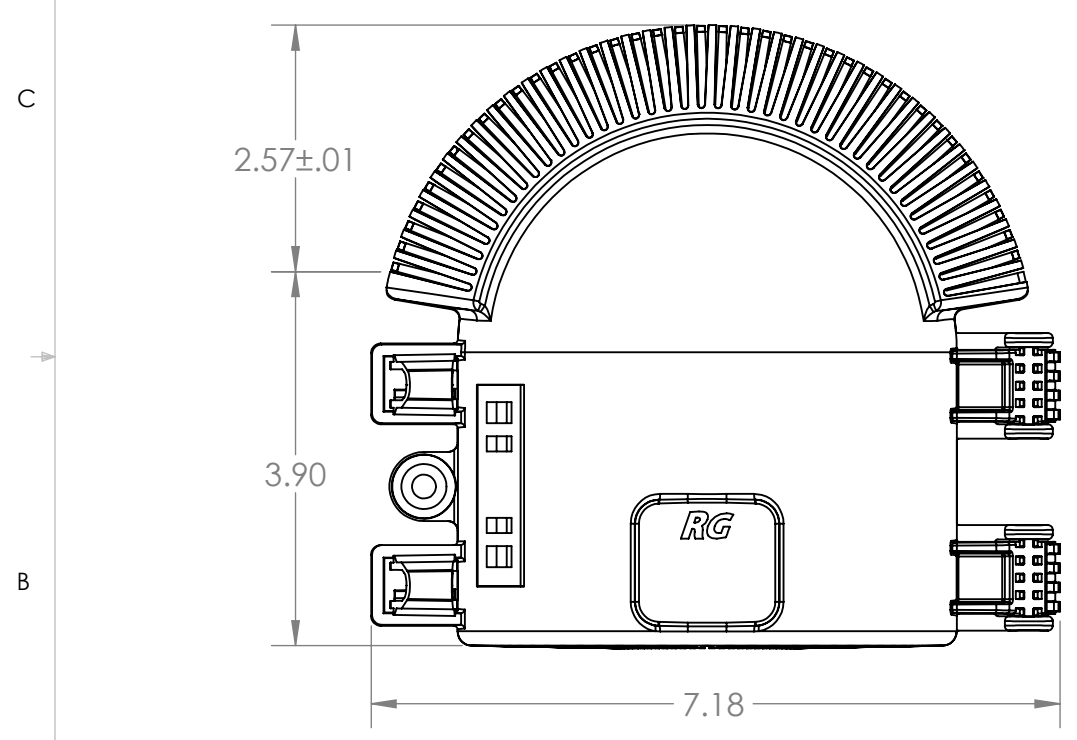

8 7 6 5 4 3 2 1

UNLESS OTHERWISE SPECIFIED:

PROPRIETARY AND CONFIDENTIAL

THE INFORMATION CONTAINED IN THIS DRAWING IS THE SOLE PROPERTY OF RELIAGUARD INC. ANY REPRODUCTION IN PART OR AS A WHOLE WITHOUT THE WRITTEN PERMISSION OF RELIAGUARD INC. IS PROHIBITED.

PROJECTION

MATERIAL RELIATANUM

DIMENSIONS ARE IN INCHES

DO NOT SCALE DRAWING

TITLE:
#5S BUSHING GUARD

SIZE	DWG. NO.	REV
B	BC16003	H

SCALE: 1:2	SHEET 1 OF 1

8 7 6 5 4 3 2 1