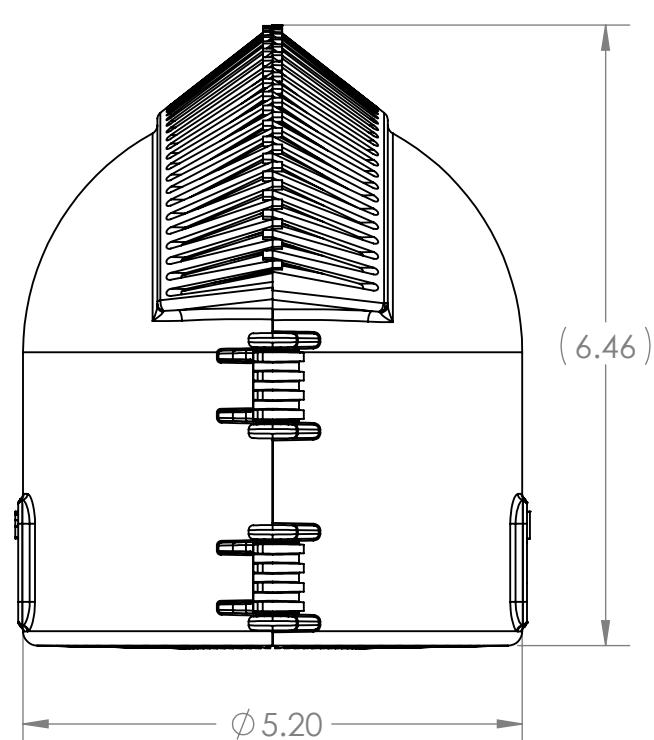

8 7 6 5 4 3 2 1

UNLESS OTHERWISE SPECIFIED:

PROPRIETARY AND CONFIDENTIAL

THE INFORMATION CONTAINED IN THIS DRAWING IS THE SOLE PROPERTY OF RELIAGUARD INC. ANY REPRODUCTION IN PART OR AS A WHOLE WITHOUT THE WRITTEN PERMISSION OF RELIAGUARD INC. IS PROHIBITED.

PROJECTION

MATERIAL RELIATANUM

DIMENSIONS ARE IN INCHES

DO NOT SCALE DRAWING

TITLE:
#5S BUSHING GUARD

SIZE	DWG. NO.	REV
B	BC16003	H

SCALE: 1:2	SHEET 1 OF 1

8 7 6 5 4 3 2 1