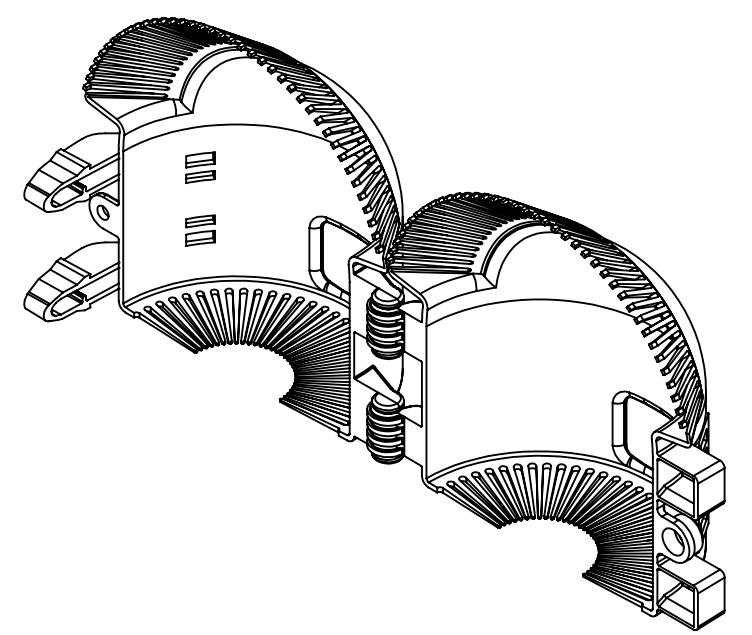

8 7 6 5 4 3 2 1

UNLESS OTHERWISE SPECIFIED:

PROPRIETARY AND CONFIDENTIAL

THE INFORMATION CONTAINED IN THIS DRAWING IS THE SOLE PROPERTY OF RELIAGUARD INC. ANY REPRODUCTION IN PART OR AS A WHOLE WITHOUT THE WRITTEN PERMISSION OF RELIAGUARD INC. IS PROHIBITED.

PROJECTION

MATERIAL RELIATANUM

DIMENSIONS ARE IN INCHES

DO NOT SCALE DRAWING

TITLE:
#5S BUSHING GUARD

SIZE	DWG. NO.	REV
B	BC16003	H

SCALE: 1:2	SHEET 1 OF 1

8 7 6 5 4 3 2 1