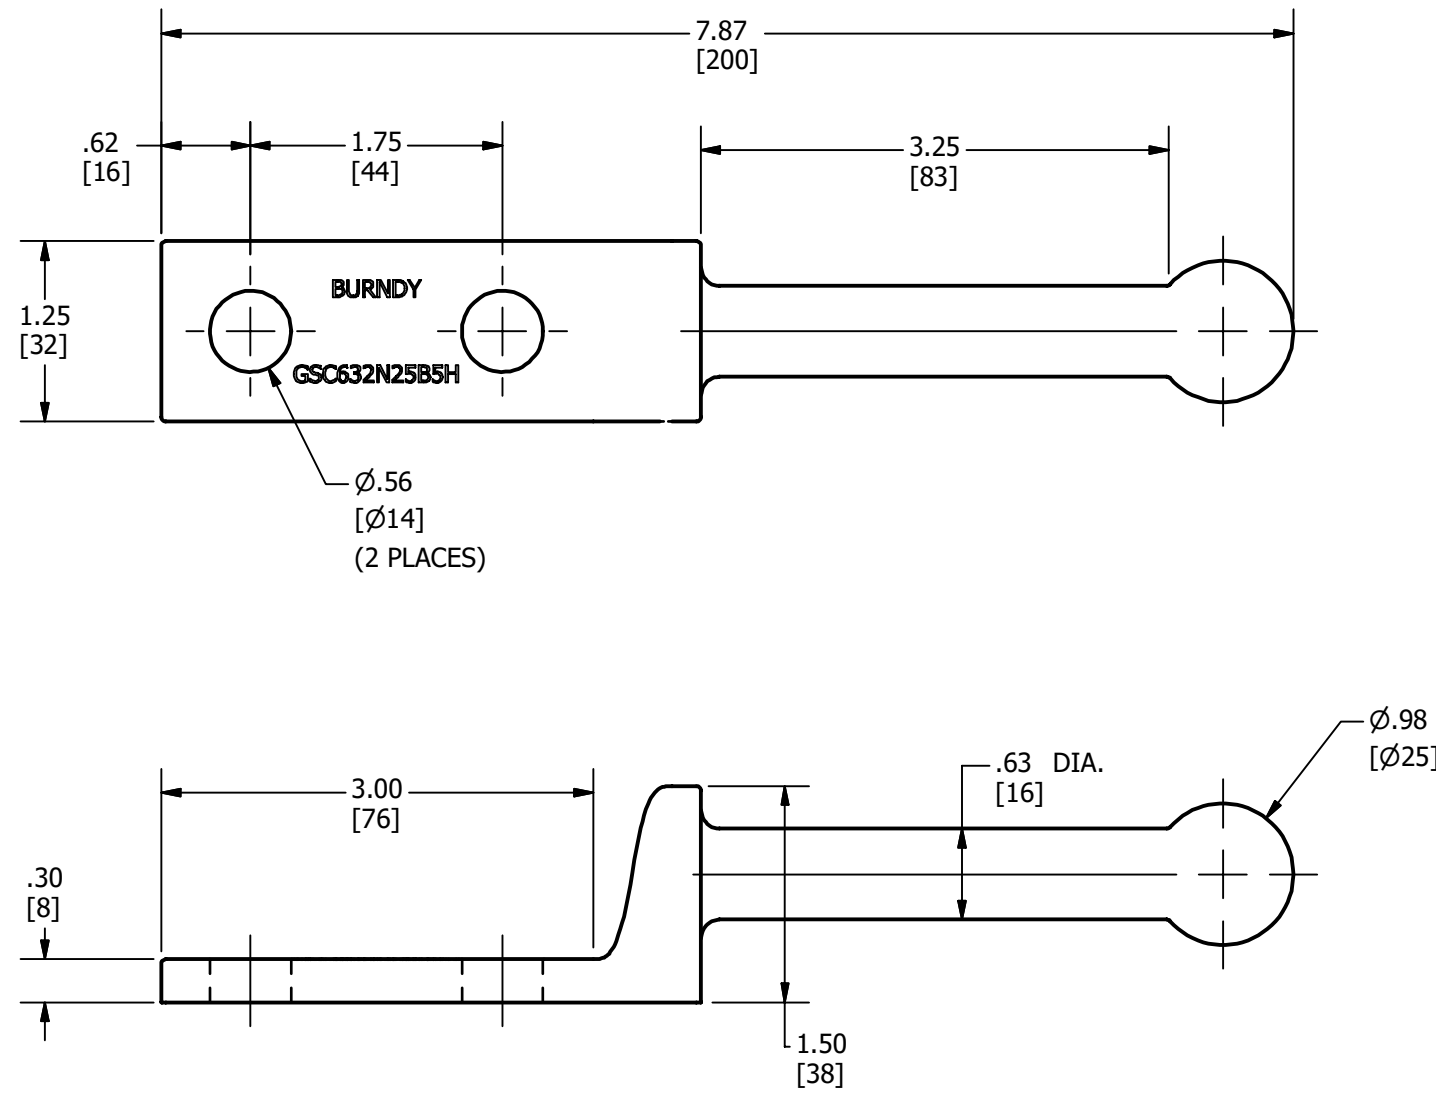

REV	DATE	DESCRIPTION	EC	BY	CHK.
A	11/30/2022	NEW DRAWING CREATED	221130025971	PB	RG

**NOTES:**

1. MATERIAL: TIN PLATED CAST COPPER.
2. DIMENSIONS IN BRACKETS [ ] ARE IN MILLIMETERS ROUNDED OFF TO THE NEAREST MILLIMETER, UNLESS OTHERWISE SPECIFIED AND ARE FOR REFERENCE ONLY.

TO ORDER BURNDY® PRODUCTS CALL  
 UNITED STATES  
 1-800-346-4175 (LONDONDERRY, NH)  
 CANADA:  
 1-800-387-6487  
 FOR PRODUCT INFO: <http://www.burndy.com>

GROUND STUD CONNECTOR	
ITEM NO: 50132441	
CAT. NO: GSC632N25B5H	
DRAWN BY: B.PARTHIBAN	11/30/2022
CHECKER: E.MARTIN	12/1/2022
DSN APRVL: E.MARTIN	12/1/2022
MFG APRVL:	
QA APRVL: G.REDFIELD	12/1/2022
MKT APRVL: S.PARSONS	12/1/2022
PROD FAM: GROUNDING	
PROJECT #: --	SIZE
DOCUMENT TYPE: SALES	B
REL LEVEL: Released	
DRAWING NO	REV
50132440	A
SHEET 1 OF 1	