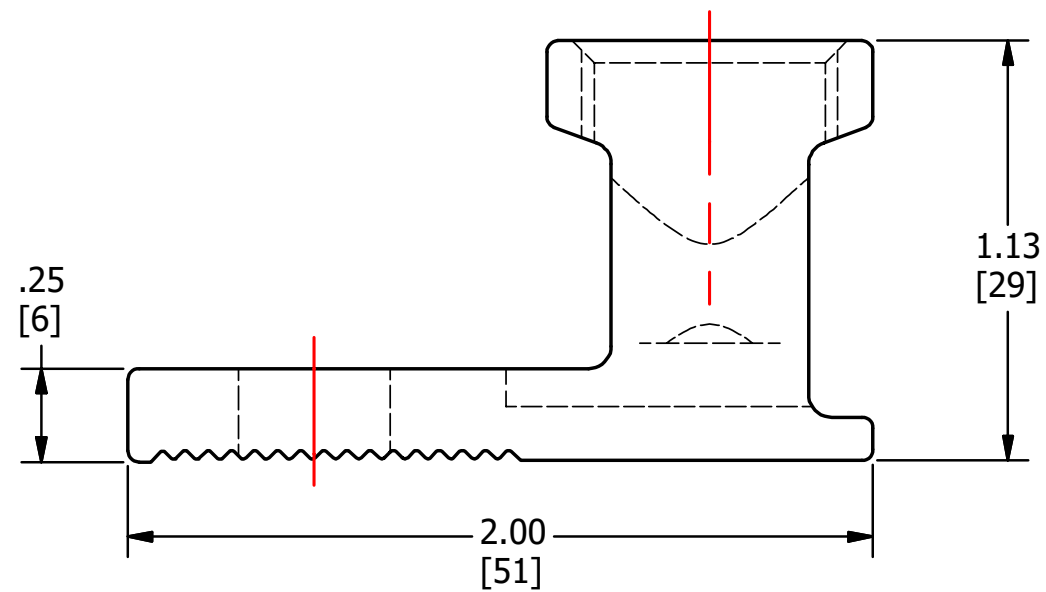

SCREWS ARE SUPPLIED WITH CONNECTOR AND COMES FULLY ASSEMBLED.

FINISH: TIN PLATE
MATERIAL: ALUMINUM

					TO ORDER CMC PRODUCTS CALL 1-513-860-4455	DRAWN BY: TS 4/3/2018	NAME OF PART: LUG ASSEMBLY	CAT. NO.: AB-300
					FOR PRODUCT INFO: http://www.cmclugs.com	CHECKED BY:	DWG NO: C00494104-S	A
A	NEW DRAWING CREATED		4/3/2018	TS		DRAWING NOT TO SCALE		SHEET NO: 1 OF 1
REV.	DESCRIPTION	ECN	DATE	INIT.				