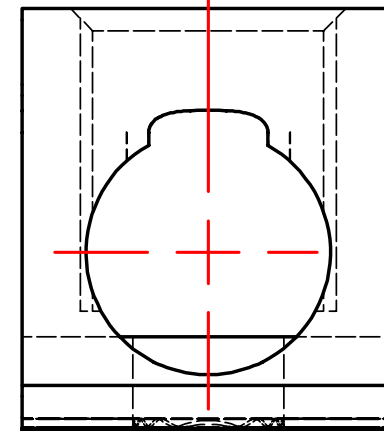

SCREWS ARE SUPPLIED WITH CONNECTOR AND COMES FULLY ASSEMBLED.

FINISH: TIN PLATE
MATERIAL: ALUMINUM

					TO ORDER CMC PRODUCTS CALL 1-513-860-4455	DRAWN BY: TS 4/3/2018	NAME OF PART: LUG ASSEMBLY	CAT. NO.: AB-300
					FOR PRODUCT INFO: http://www.cmclugs.com	CHECKED BY:	DWG NO: C00494104-S	A
A	NEW DRAWING CREATED		4/3/2018	TS		DRAWING NOT TO SCALE		SHEET NO: 1 OF 1
REV.	DESCRIPTION	ECN	DATE	INIT.				