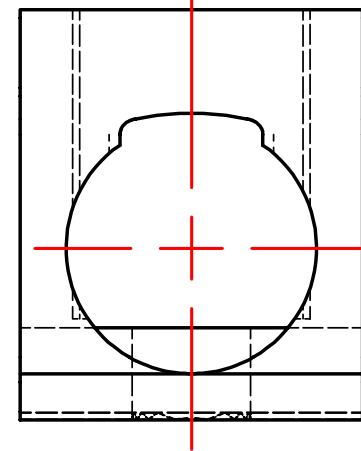

SCREWS ARE SUPPLIED WITH CONNECTOR AND COMES FULLY ASSEMBLED.

FINISH: TIN PLATE  
MATERIAL: ALUMINUM

					TO ORDER CMC PRODUCTS CALL 1-513-860-4455	DRAWN BY: TS 03/06/18	NAME OF PART: LUG ASSEMBLY	CAT. NO.: AB-1000
					FOR PRODUCT INFO: <a href="http://www.cmclugs.com">http://www.cmclugs.com</a>	CHECKED BY:	DWG NO: C00494109-S	A
A	NEW DRAWING CREATED		03/06/18	TS	DRAWING NOT TO SCALE		SHEET NO: 1 OF 1	